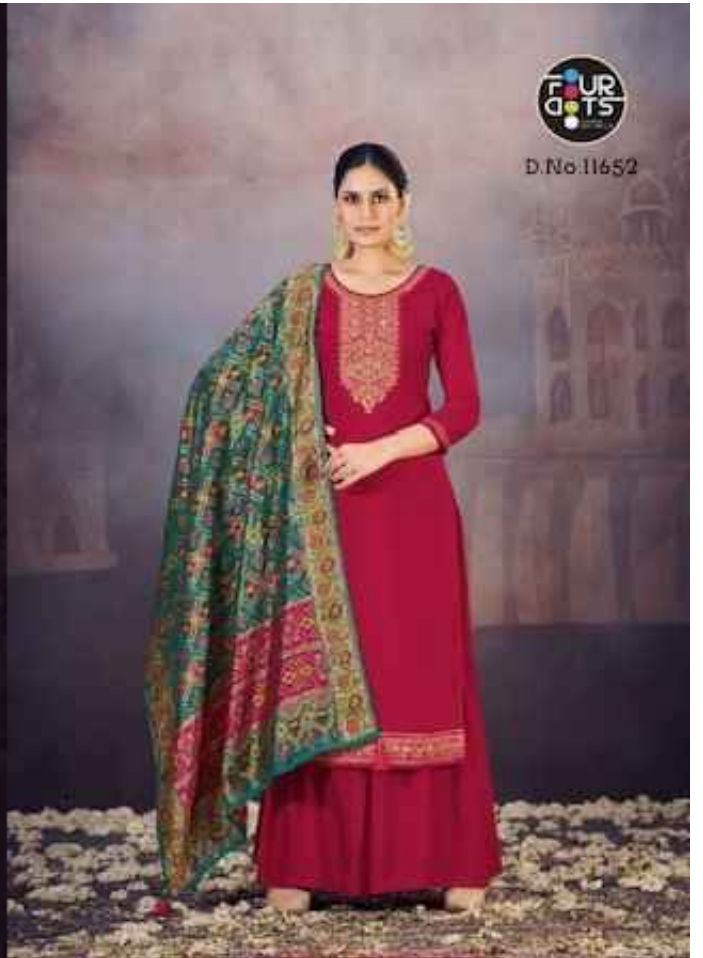

D.No.11654

D.No.11651

WALK THIS WAY

FLOWER CHILD

D.No.11652

D.No.11653

ENRICH YOUR WARDROBE

D.No.11654

11651

11652

11653

11654

FABRICS DETAILS [MATERIAL ONLY]

- TOP - TISSUE SIMAR SILK WITH WORK
- BOTTOM - PURE SILK
- DUPATTA - HEAVY MINAKARI JEQAURD SILK
- DESIGNS - 04

CATALOGUE :- **LOREN**
EDITION-2

RATE :- 1025 /-