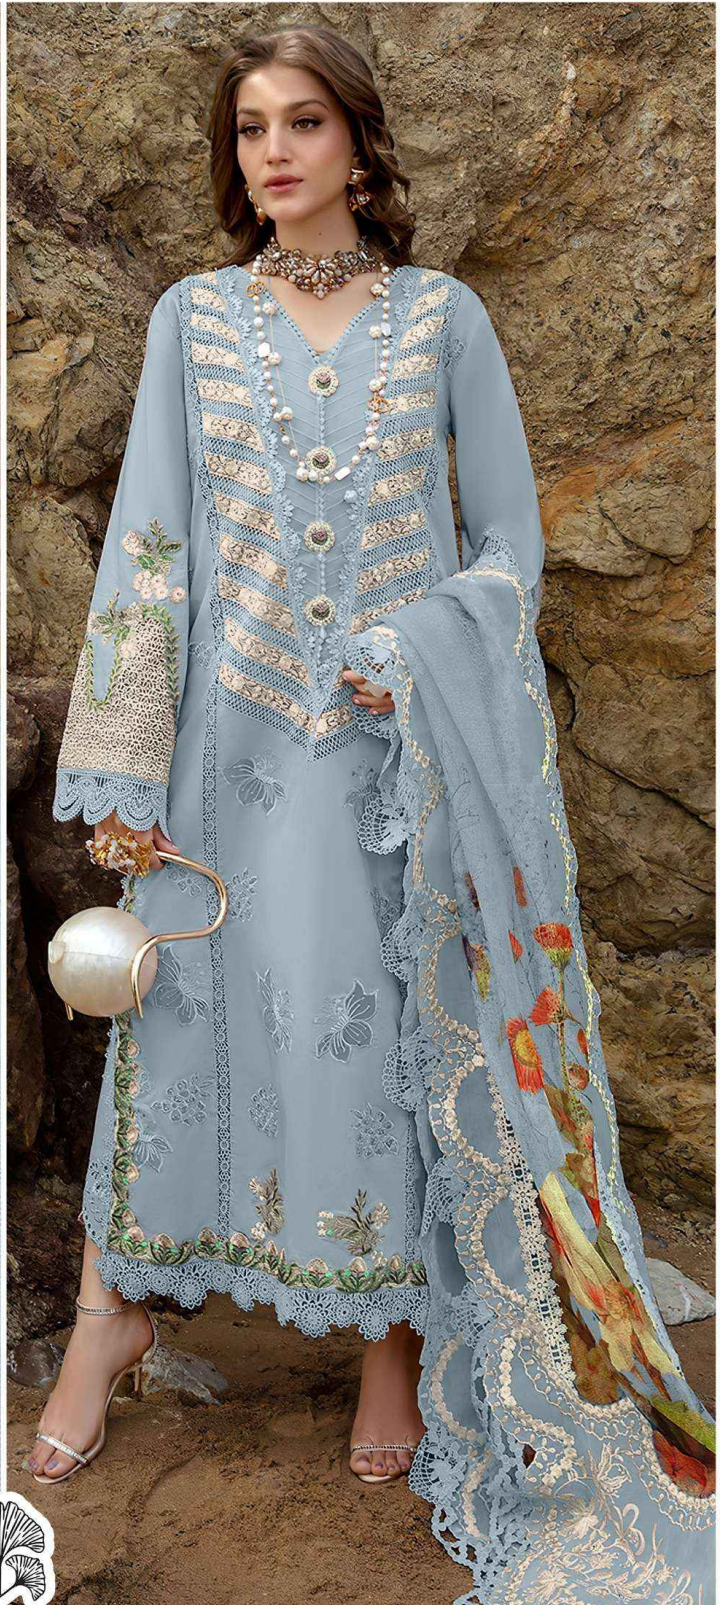

ZAHA

GUL AHMED

VOL-2

**GUL AHMED**  
VOL-2

**ZAHA**

D.No.10331-A

**TOP** Cambric Cotton With  
Heavy Embroidery Work

**BOTTOM-INNER** Semi Lawn

**DUPATTA** Tubby Silk with  
Print

**GUL AHMED**  
VOL-2

**ZAHA**

**D.No.10331-C**

**TOP** Cambric Cotton With  
Heavy Embroidery Work

**BOTTOM-INNER** Semi Lawn

**DUPATTA** Tubby Silk with  
Print

**GUL AHMED**  
VOL-2

**ZAHA**

**D.No.10331-B**

**TOP** Cambric Cotton With  
Heavy Embroidery Work

**BOTTOM-INNER** Semi Lawn

**DUPATTA** Tubby Silk with  
Print

**GUL AHMED**  
VOL-2

**ZAHA**

**D.No.10331-D**

**TOP** Cambric Cotton With  
Heavy Embroidery Work

**BOTTOM-INNER** Semi Lawn

**DUPATTA** Tubby Silk with  
Print

  
**ZAHA**

**GUL AHMED**  
VOL-2

**TOP** Cambric Cotton With  
Heavy Embroidery Work

**BOTTOM-INNER**  
Semi Lawn