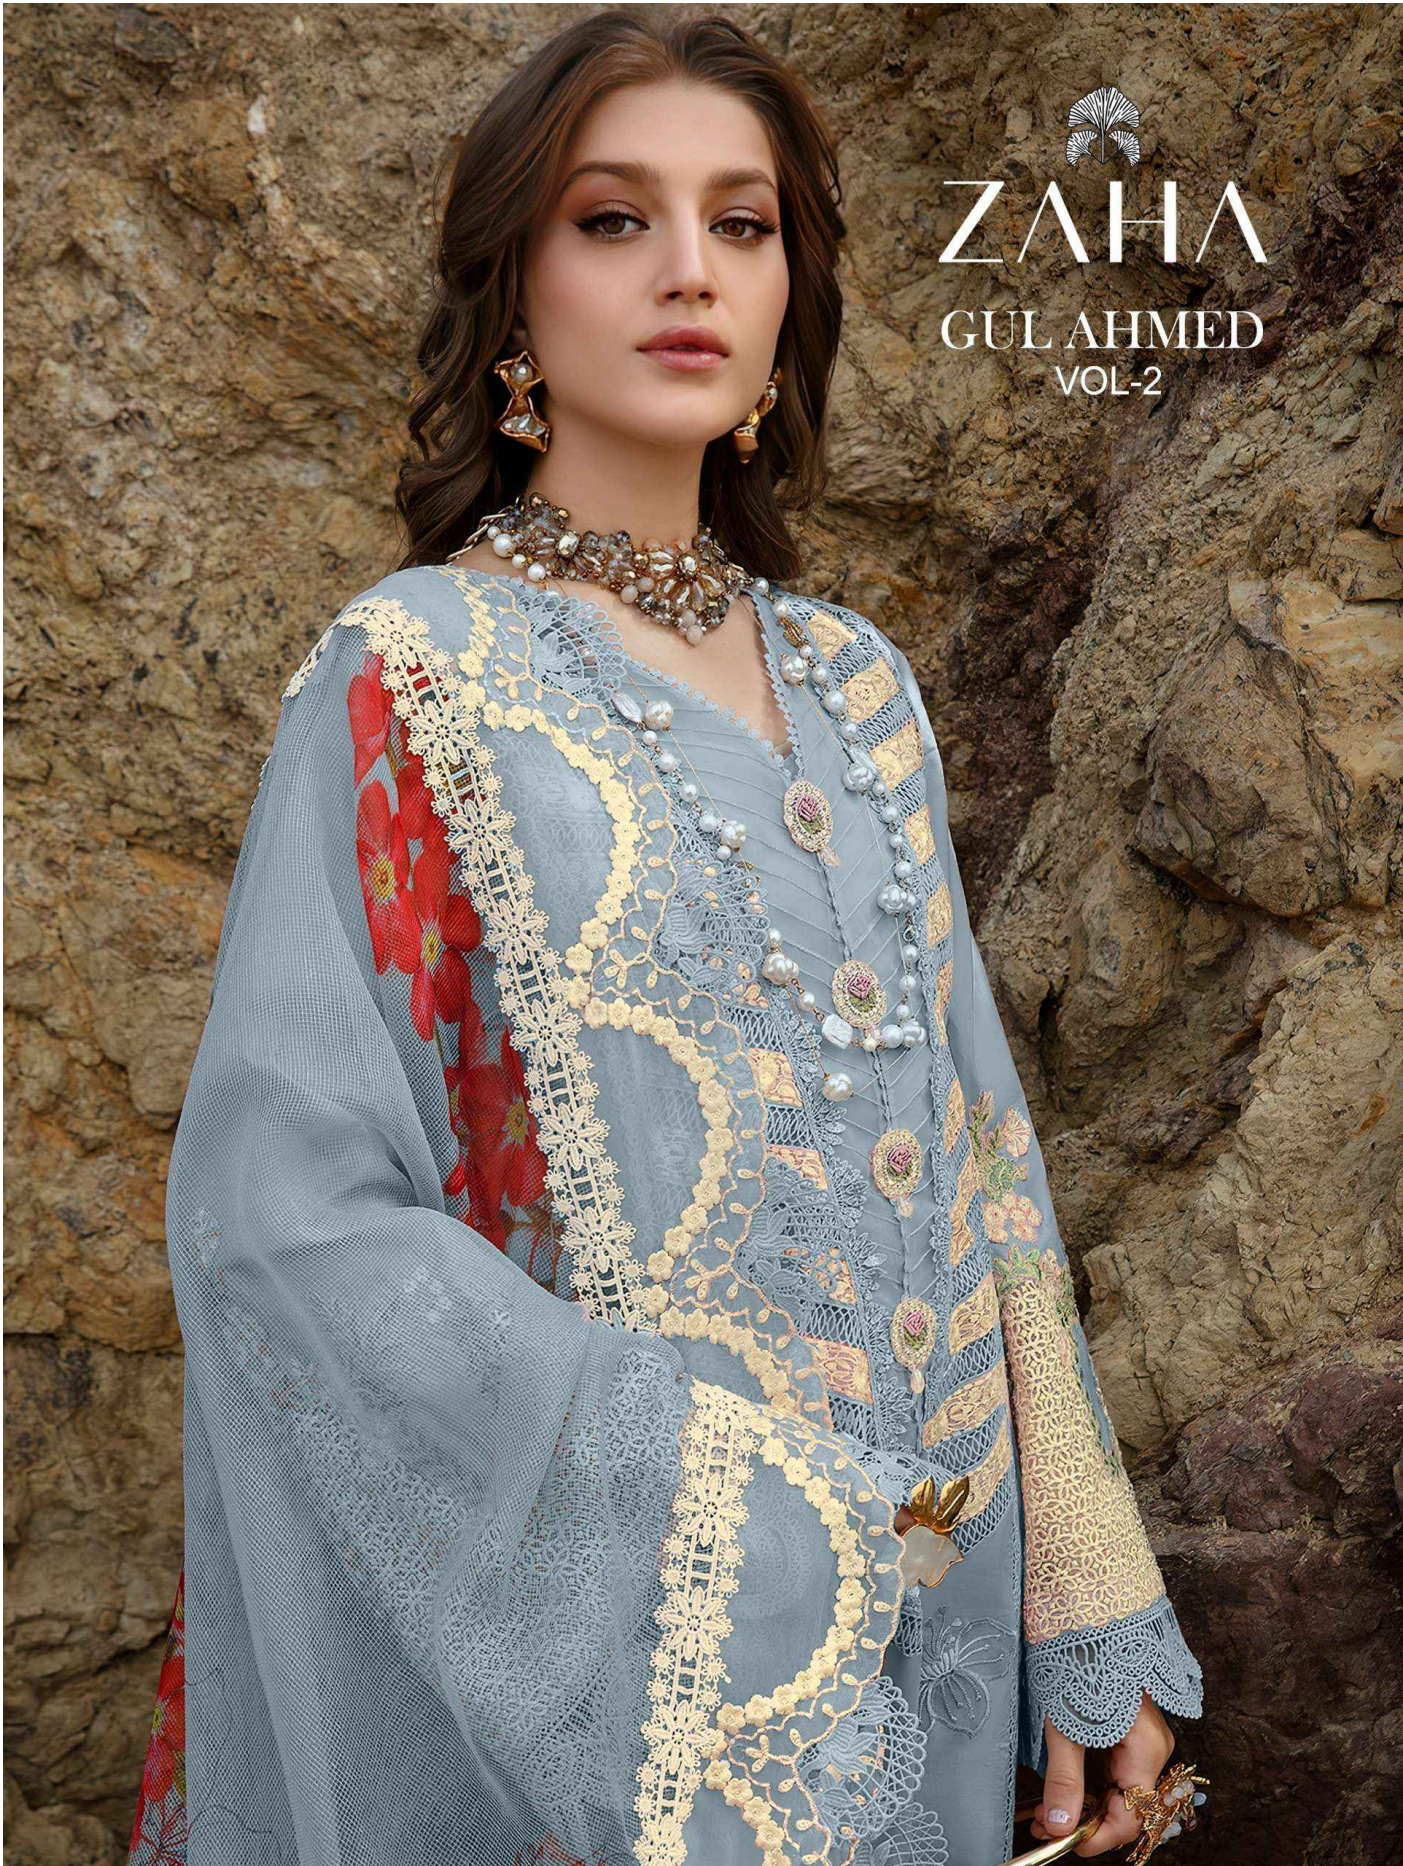

ZAHA

GUL AHMED

VOL-2

GUL AHMED
VOL-2

ZAHA

D.No.10331-A

TOP Cambric Cotton With
Heavy Embroidery Work

BOTTOM-INNER Semi Lawn

DUPATTA Tubby Silk with
Print

GUL AHMED
VOL-2

ZAHA

D.No.10331-C

TOP Cambric Cotton With
Heavy Embroidery Work

BOTTOM-INNER Semi Lawn

DUPATTA Tubby Silk with
Print

GUL AHMED
VOL-2

TOP Cambric Cotton With
Heavy Embroidery Work

ZAHA

BOTTOM-INNER Semi Lawn

D.No.10331-B

DUPATTA Tubby Silk with
Print

GUL AHMED
VOL-2

ZAHA

D.No.10331-D

TOP Cambric Cotton With
Heavy Embroidery Work

BOTTOM-INNER Semi Lawn

DUPATTA Tubby Silk with
Print

ZAHA

GUL AHMED
VOL-2

TOP Cambric Cotton With
Heavy Embroidery Work

BOTTOM-INNER
Semi Lawn

DUPATTA Tubby Silk with
Print