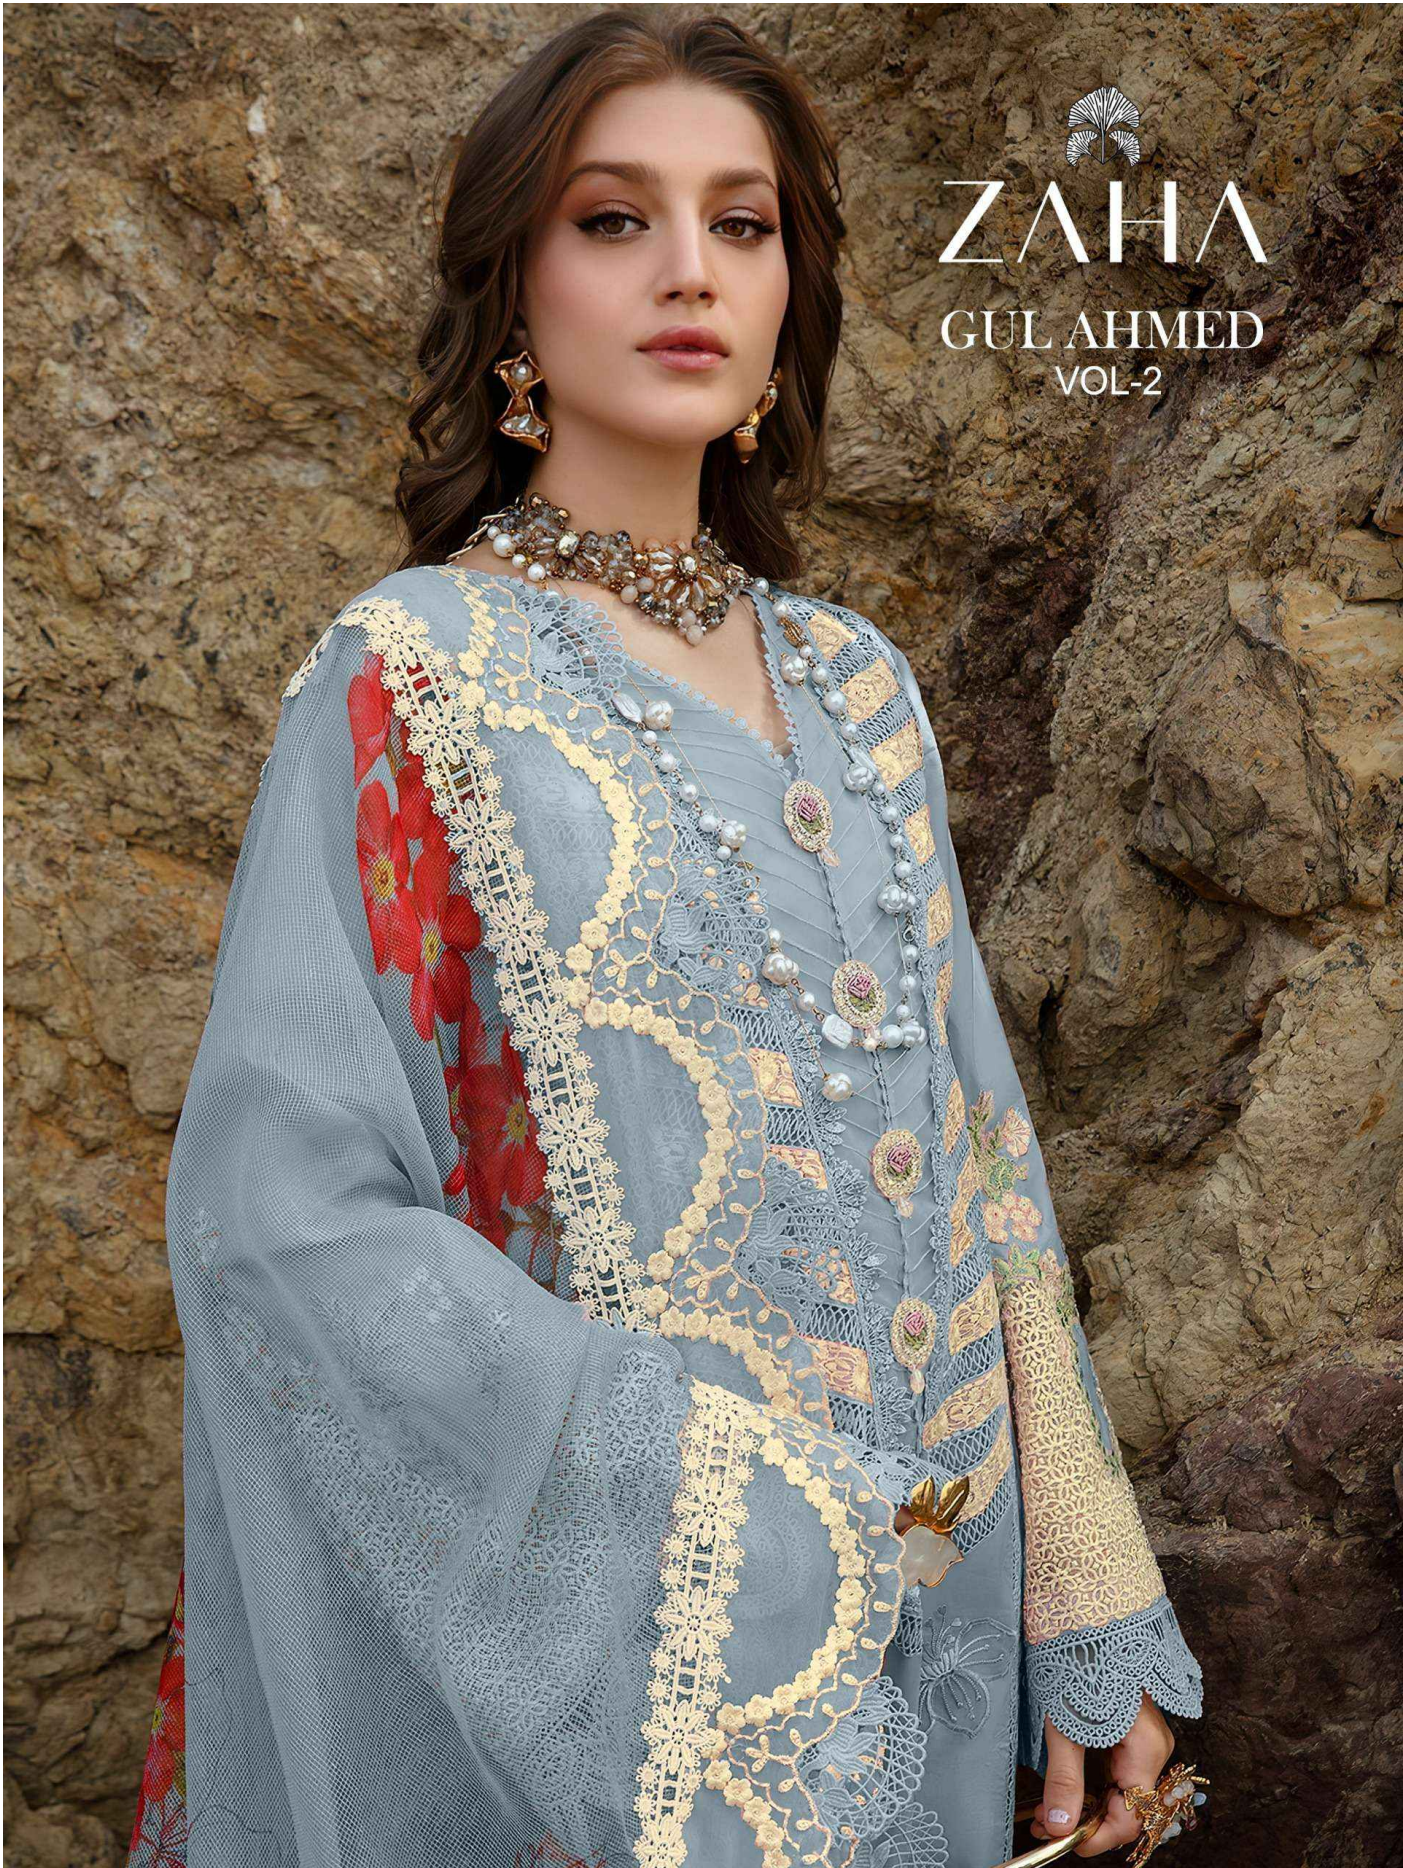

ZAHA

GUL AHMED

VOL-2

GUL AHMED
VOL-2

ZAHA

D.No.10331-A

TOP Cambric Cotton With
Heavy Embroidery Work

BOTTOM-INNER Semi Lawn

DUPATTA Tubby Silk with
Print

GUL AHMED
VOL-2

ZAHA

D.No.10331-C

TOP Cambric Cotton With
Heavy Embroidery Work

BOTTOM-INNER Semi Lawn

DUPATTA Tubby Silk with
Print

GUL AHMED
VOL-2

ZAHA

D.No.10331-B

TOP Cambric Cotton With
Heavy Embroidery Work

BOTTOM-INNER Semi Lawn

DUPATTA Tubby Silk with
Print

GUL AHMED
VOL-2

ZAHA

D.No.10331-D

TOP Cambric Cotton With
Heavy Embroidery Work

BOTTOM-INNER Semi Lawn

DUPATTA Tubby Silk with
Print

ZAHA

GUL AHMED
VOL-2

TOP Cambric Cotton With
Heavy Embroidery Work

BOTTOM-INNER
Semi Lawn

DUPATTA Tubby Silk with
Print