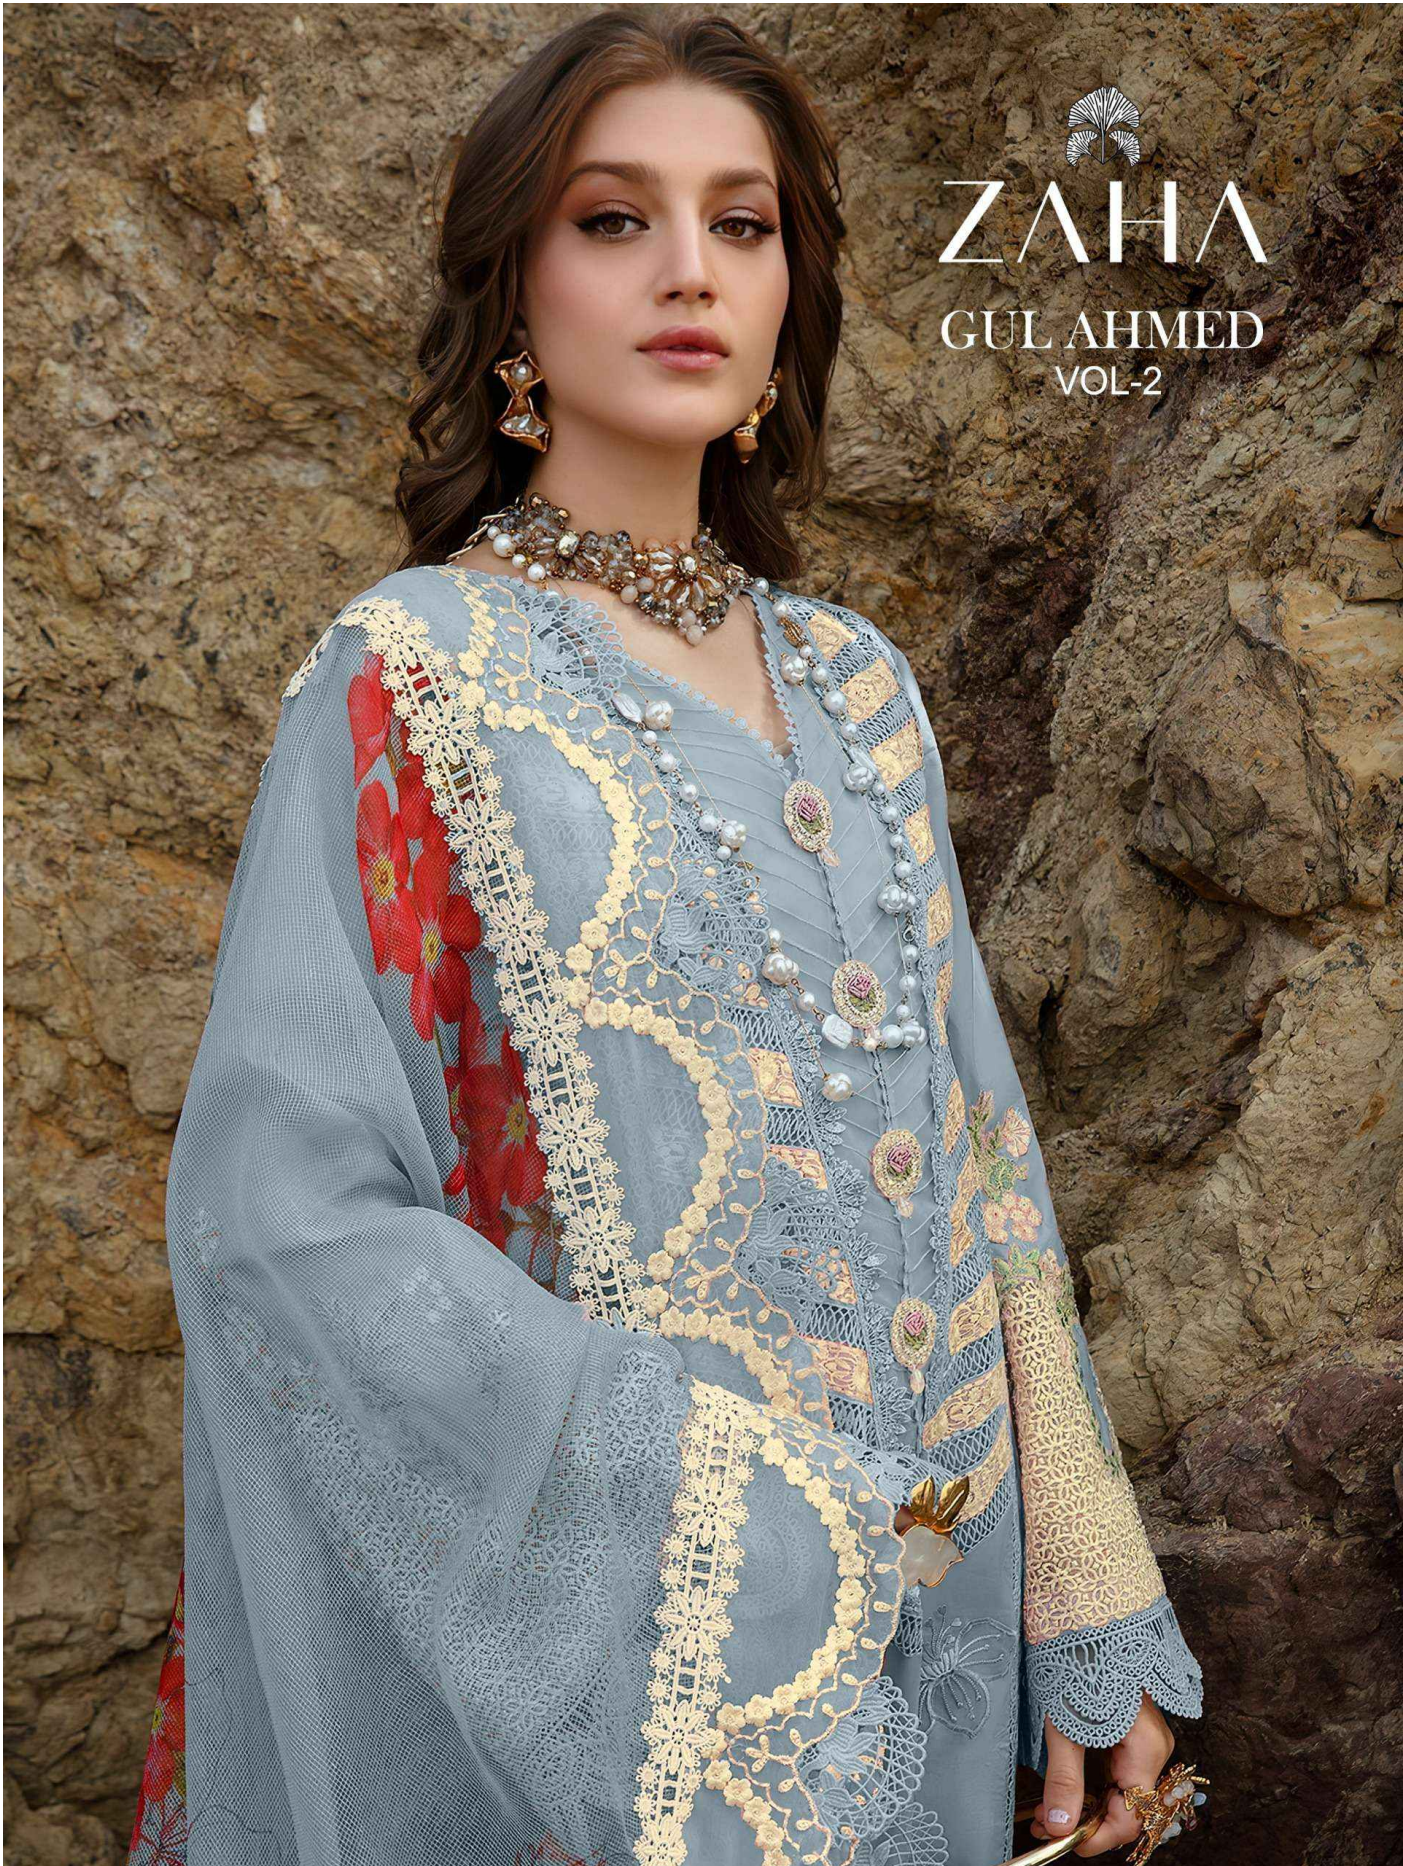

ZAHA

GUL AHMED

VOL-2

GUL AHMED
VOL-2

ZAHA

D.No.10331-A

TOP Cambric Cotton With
Heavy Embroidery Work

BOTTOM-INNER Semi Lawn

DUPATTA Tubby Silk with
Print

GUL AHMED
VOL-2

ZAHA

D.No.10331-C

TOP Cambric Cotton With
Heavy Embroidery Work

BOTTOM-INNER Semi Lawn

DUPATTA Tubby Silk with
Print

GUL AHMED
VOL-2

ZAHA

D.No.10331-B

TOP Cambric Cotton With
Heavy Embroidery Work

BOTTOM-INNER Semi Lawn

DUPATTA Tubby Silk with
Print

GUL AHMED
VOL-2

ZAHA

D.No.10331-D

TOP Cambric Cotton With
Heavy Embroidery Work

BOTTOM-INNER Semi Lawn

DUPATTA Tubby Silk with
Print

ZAHA

GUL AHMED
VOL-2

TOP Cambric Cotton With
Heavy Embroidery Work

BOTTOM-INNER
Semi Lawn

DUPATTA Tubby Silk with
Print