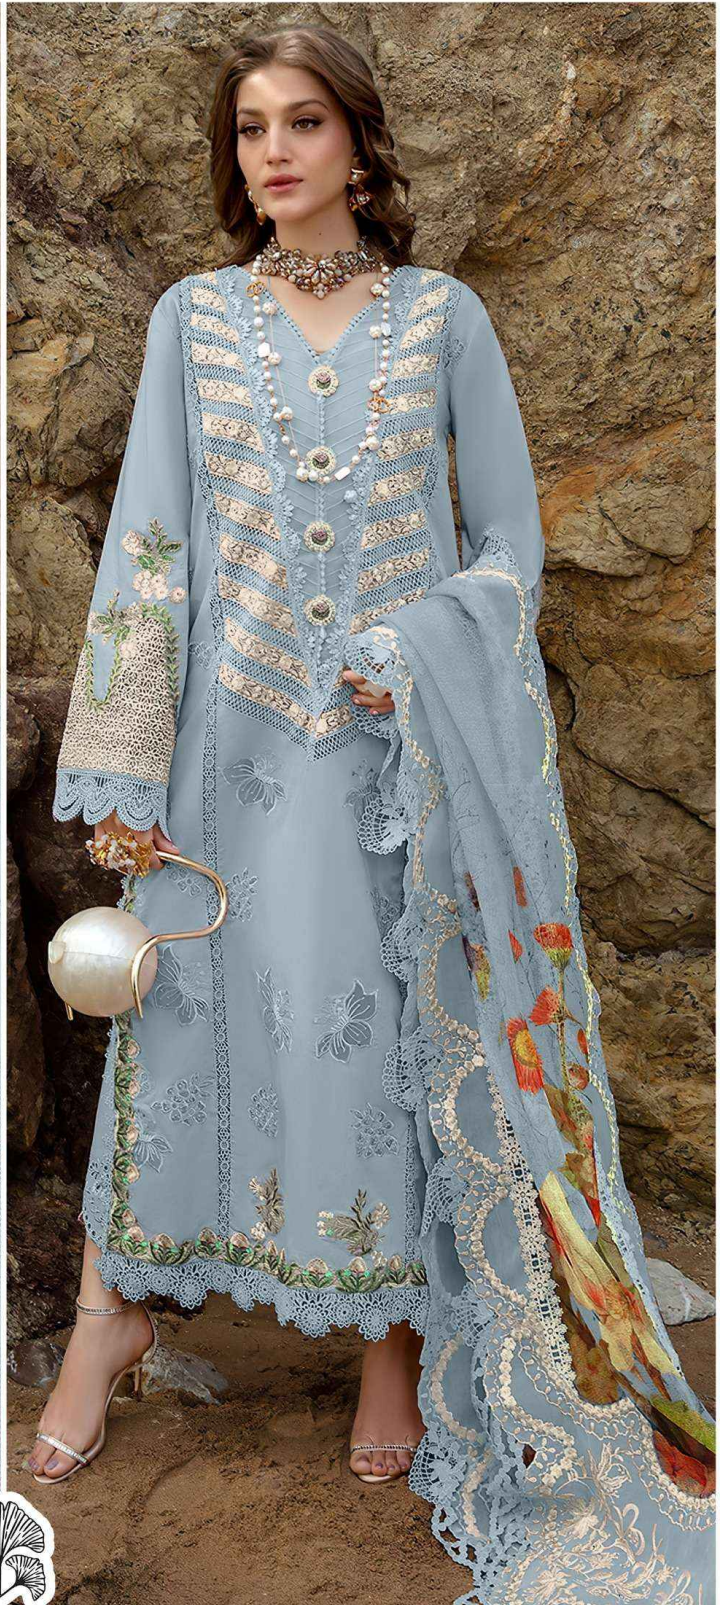

ZAHA

GUL AHMED

VOL-2

GUL AHMED
VOL-2

ZAHA

D.No.10331-A

TOP Cambric Cotton With
Heavy Embroidery Work

BOTTOM-INNER Semi Lawn

DUPATTA Tubby Silk with
Print

GUL AHMED
VOL-2

ZAHA

D.No.10331-C

TOP Cambric Cotton With
Heavy Embroidery Work

BOTTOM-INNER Semi Lawn

DUPATTA Tubby Silk with
Print

GUL AHMED
VOL-2

ZAHA

D.No.10331-B

TOP Cambric Cotton With
Heavy Embroidery Work

BOTTOM-INNER Semi Lawn

DUPATTA Tubby Silk with
Print

GUL AHMED
VOL-2

ZAHA

D.No.10331-D

TOP Cambric Cotton With
Heavy Embroidery Work

BOTTOM-INNER Semi Lawn

DUPATTA Tubby Silk with
Print

ZAHA

GUL AHMED
VOL-2

TOP Cambric Cotton With
Heavy Embroidery Work

BOTTOM-INNER
Semi Lawn

DUPATTA Tubby Silk with
Print