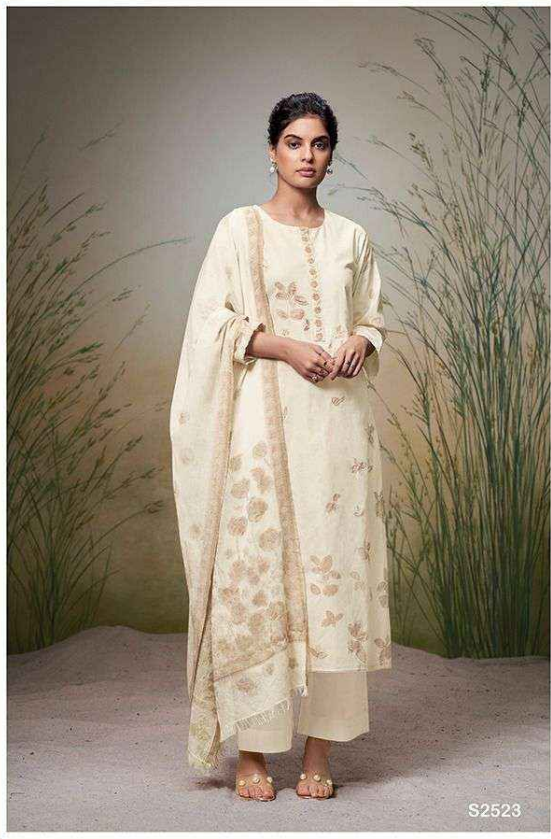

Ganga[®]

Ganga®

S2523

Ganga[®]

Petura

S2523

PRODUCT NAME	PETURA
D.NO.	S2523
DESCRIPTION	<p>TOP PREMIUM COTTON PRINTED WITH EMBROIDERY, HAND WORK AND COTTON LACE</p> <p>BOTTOM PREMIUM COTTON SOLID COLOUR</p> <p>DUPATTA PREMIUM WOVEN JACQUARD</p>
HSN CODE	520851
WHOLESALE PRICE	1940/- EACH+GST(EXTRA)