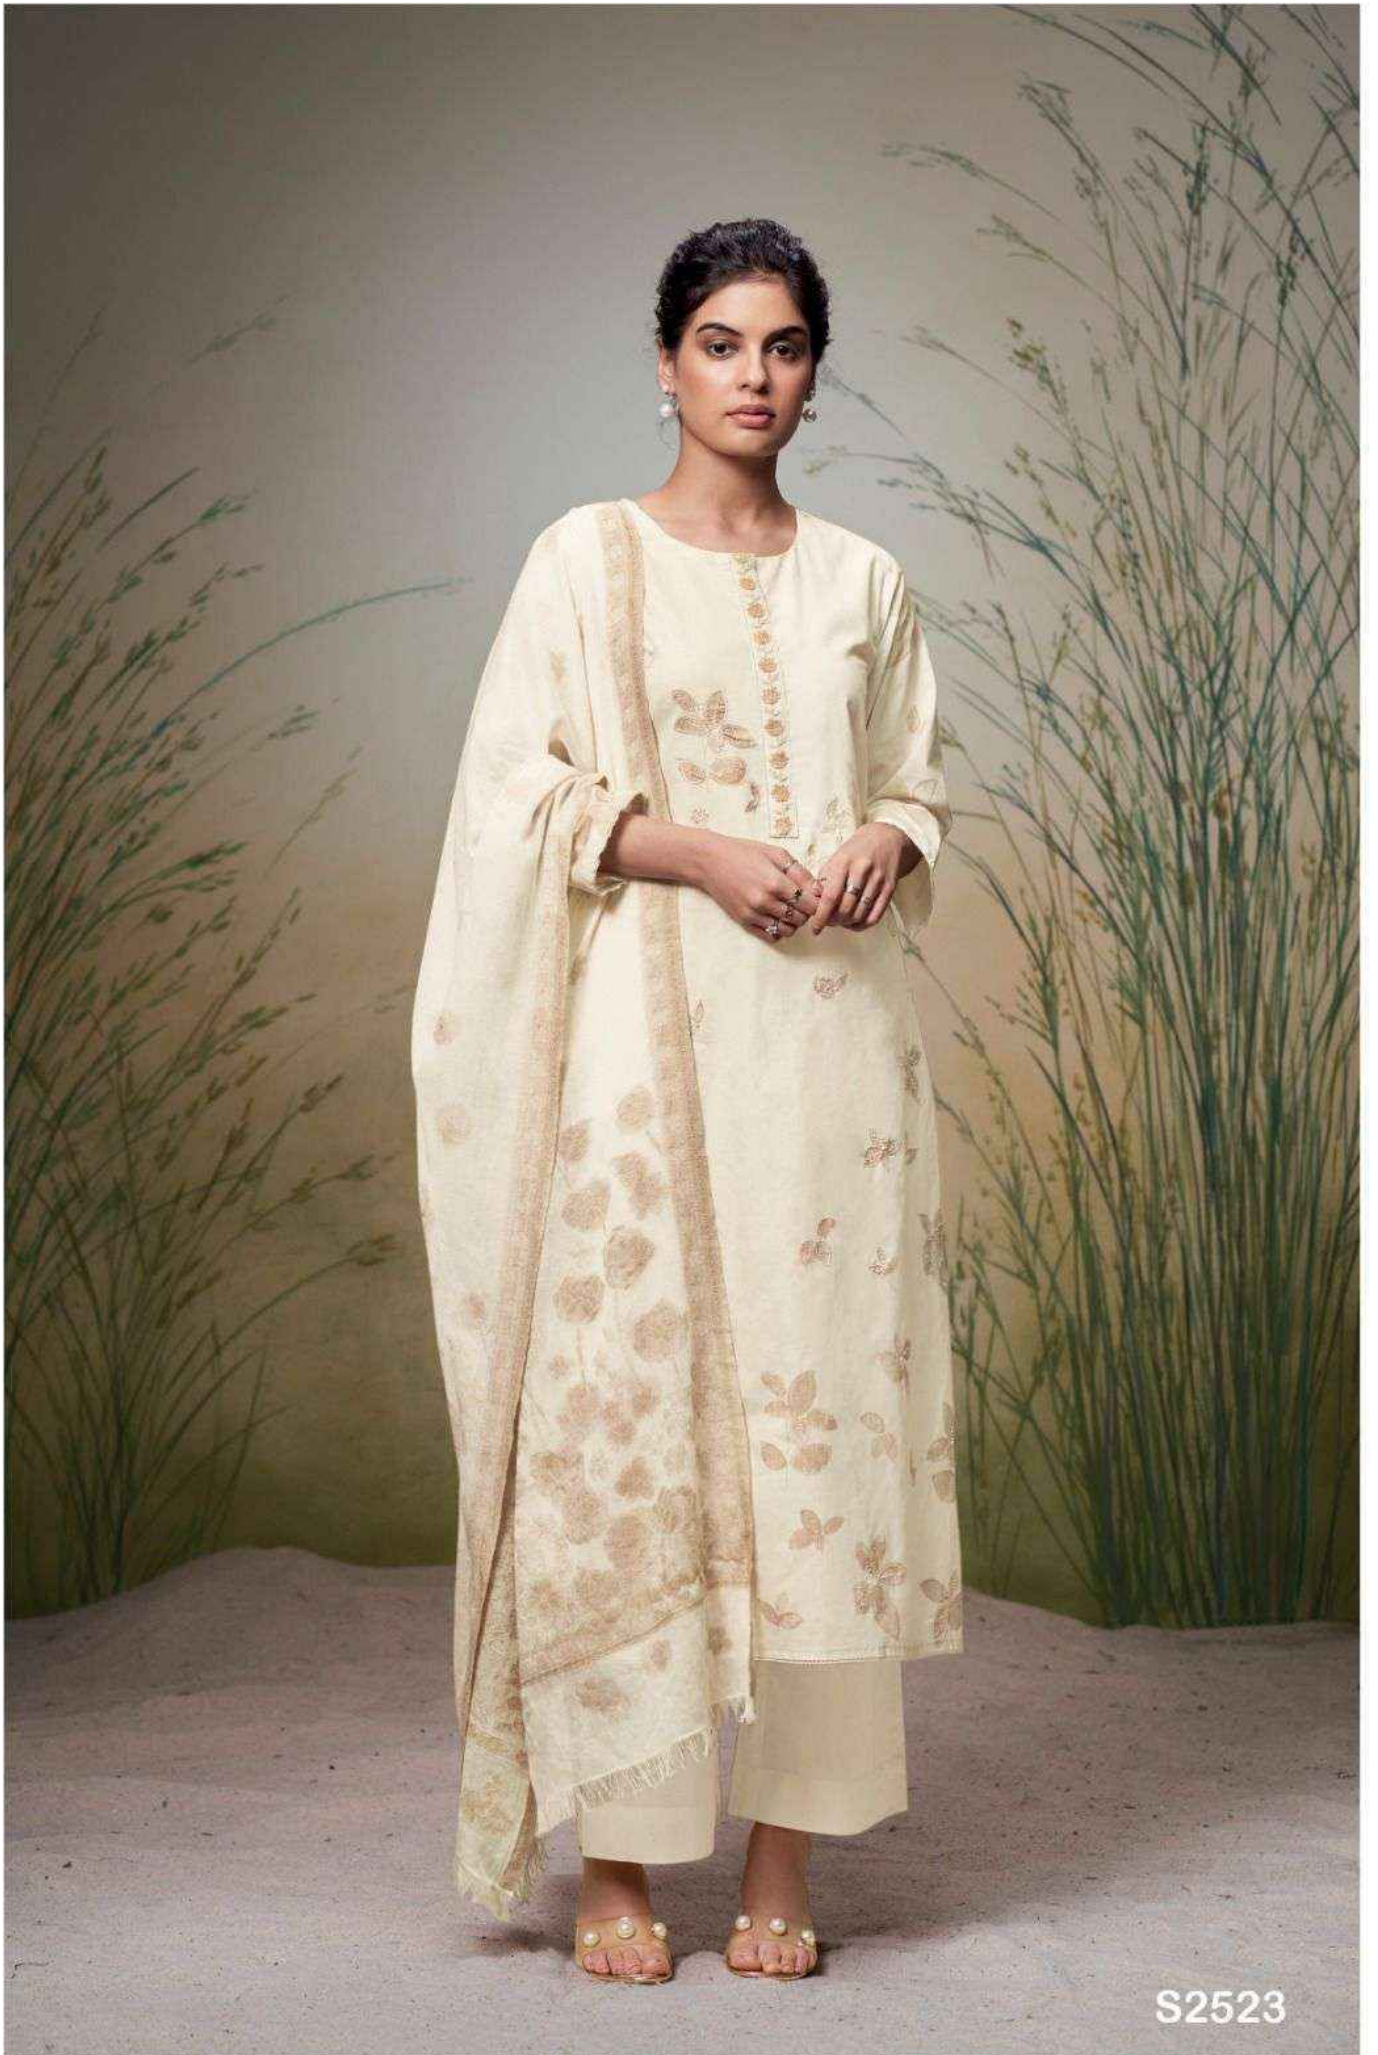

Ganga[®]

Ganga®

S2523

Ganga[®]

Petura

S2523

PRODUCT NAME	PETURA
D.NO.	S2523
DESCRIPTION	<p>TOP PREMIUM COTTON PRINTED WITH EMBROIDERY, HAND WORK AND COTTON LACE</p> <p>BOTTOM PREMIUM COTTON SOLID COLOUR</p> <p>DUPATTA PREMIUM WOVEN JACQUARD</p>
HSN CODE	520851
WHOLESALE PRICE	1940/- EACH+GST(EXTRA)