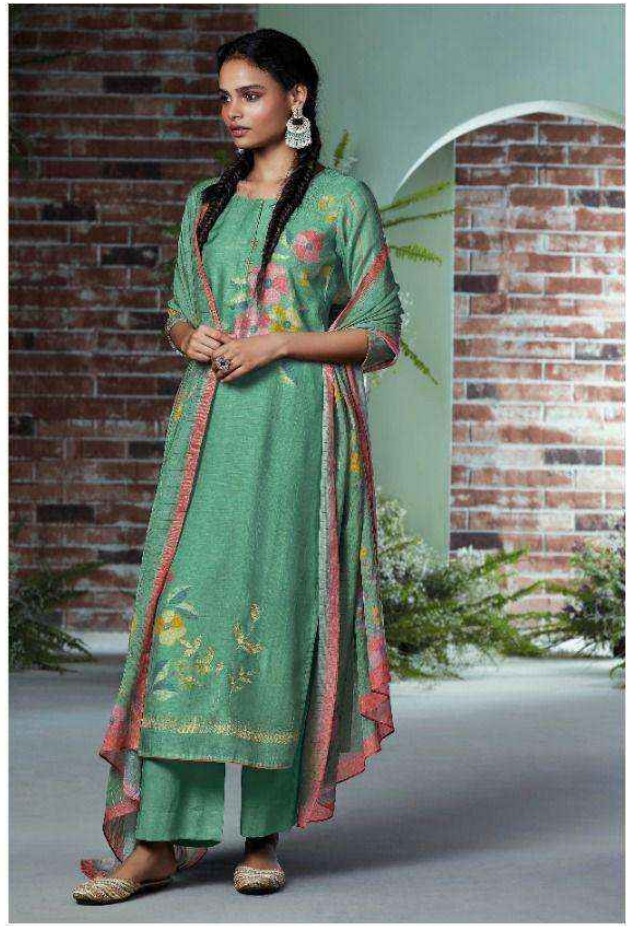

Ganga[®]
LIPSA

Ganga[®]
LIPSA

Ganga®

C1086

Ganga®

C1087

Ganga®

C1088

Ganga®

C1089

Ganga®

©1999

Ganga®

C1091

PRODUCT NAME	LIPSA
D.NO.	C1086 TO C1091
DESCRIPTION	<p>TOP PREMIUM BEMBERG SILK PRINTED WITH EMBROIDERY & SOLID DAMAN LACE</p> <p>BOTTOM PREMIUM COTTON SATIN SOLID</p> <p>DUPATTA FINEST VISCOSE LINEN JACQUARD PRINTED</p>
HSN CODE	540834
WHOLESALE PRICE	1860/- EACH+GST(EXTRA)