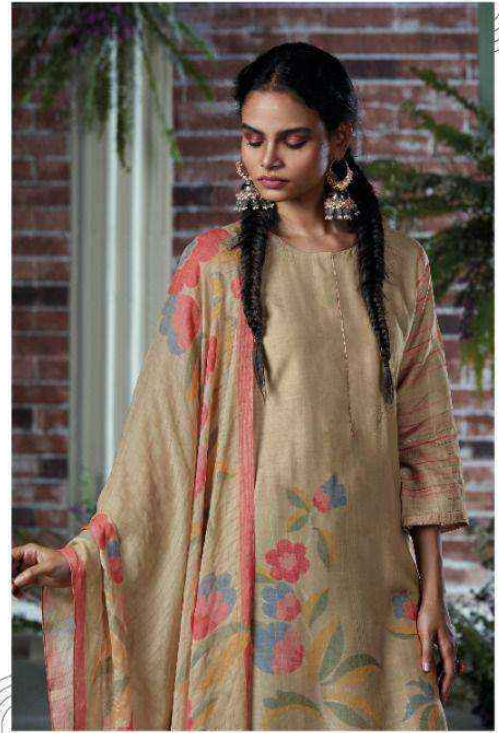

Ganga[®]
LIPSA

Ganga[®]
LIPSA

Ganga®

C1086

Ganga®

C1087

Ganga®

C1088

Ganga®

C1089

Ganga®

©1999

Ganga®

C1091

PRODUCT NAME	LIPSA
D.NO.	C1086 TO C1091
DESCRIPTION	<p>TOP PREMIUM BEMBERG SILK PRINTED WITH EMBROIDERY & SOLID DAMAN LACE</p> <p>BOTTOM PREMIUM COTTON SATIN SOLID</p> <p>DUPATTA FINEST VISCOSE LINEN JACQUARD PRINTED</p>
HSN CODE	540834
WHOLESALE PRICE	1860/- EACH+GST(EXTRA)