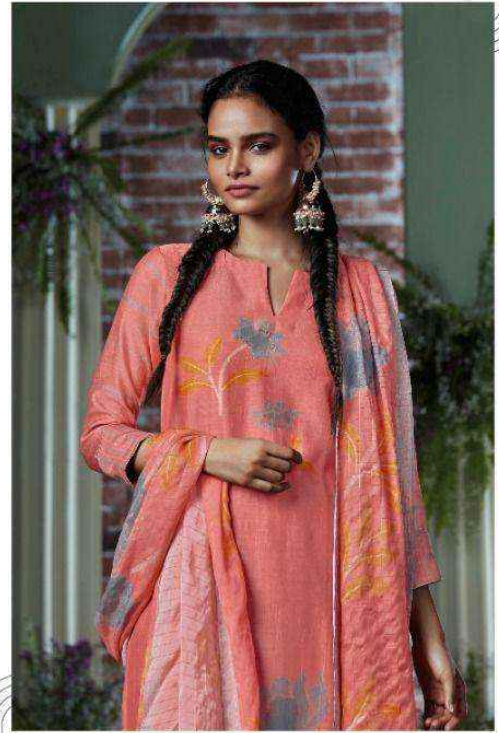

Ganga[®]
LIPSA

Ganga[®]
LIPSA

Ganga®

C1086

Ganga®

C1087

Ganga®

C1088

Ganga®

C1089

Ganga®

©1999

Ganga®

C1091

PRODUCT NAME	LIPSA
D.NO.	C1086 TO C1091
DESCRIPTION	<p>TOP PREMIUM BEMBERG SILK PRINTED WITH EMBROIDERY & SOLID DAMAN LACE</p> <p>BOTTOM PREMIUM COTTON SATIN SOLID</p> <p>DUPATTA FINEST VISCOSE LINEN JACQUARD PRINTED</p>
HSN CODE	540834
WHOLESALE PRICE	1860/- EACH+GST(EXTRA)