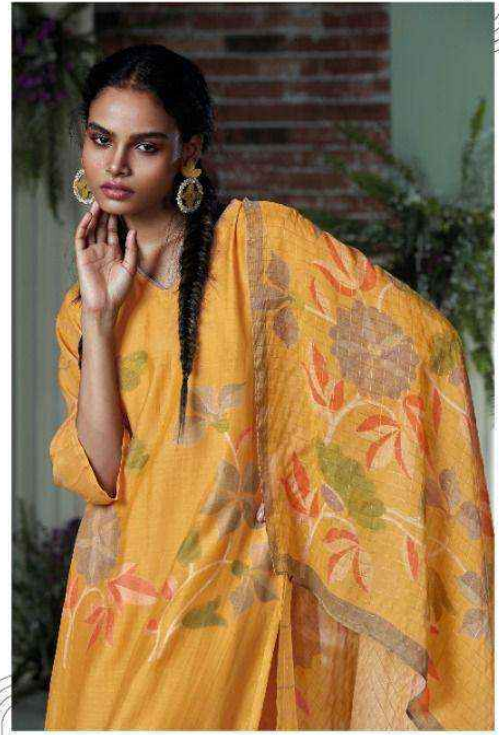

Ganga[®]
LIPSA

Ganga[®]
LIPSA

Ganga®

C1086

Ganga®

C1087

Ganga®

C1088

Ganga®

C1089

Ganga®

©1999

Ganga®

C1091

PRODUCT NAME	LIPSA
D.NO.	C1086 TO C1091
DESCRIPTION	<p>TOP PREMIUM BEMBERG SILK PRINTED WITH EMBROIDERY & SOLID DAMAN LACE</p> <p>BOTTOM PREMIUM COTTON SATIN SOLID</p> <p>DUPATTA FINEST VISCOSE LINEN JACQUARD PRINTED</p>
HSN CODE	540834
WHOLESALE PRICE	1860/- EACH+GST(EXTRA)