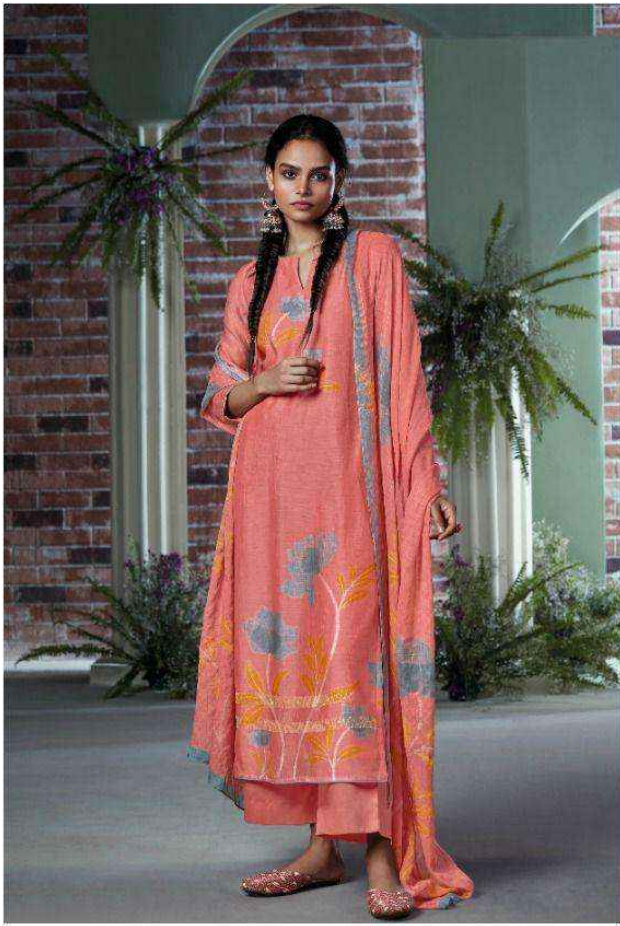

Ganga[®]
LIPSA

Ganga[®]
LIPSA

Ganga®

C1086

Ganga®

C1087

Ganga®

C1088

Ganga®

C1089

Ganga®

©1999

Ganga®

C1091

PRODUCT NAME	LIPSA
D.NO.	C1086 TO C1091
DESCRIPTION	<p>TOP PREMIUM BEMBERG SILK PRINTED WITH EMBROIDERY & SOLID DAMAN LACE</p> <p>BOTTOM PREMIUM COTTON SATIN SOLID</p> <p>DUPATTA FINEST VISCOSE LINEN JACQUARD PRINTED</p>
HSN CODE	540834
WHOLESALE PRICE	1860/- EACH+GST(EXTRA)