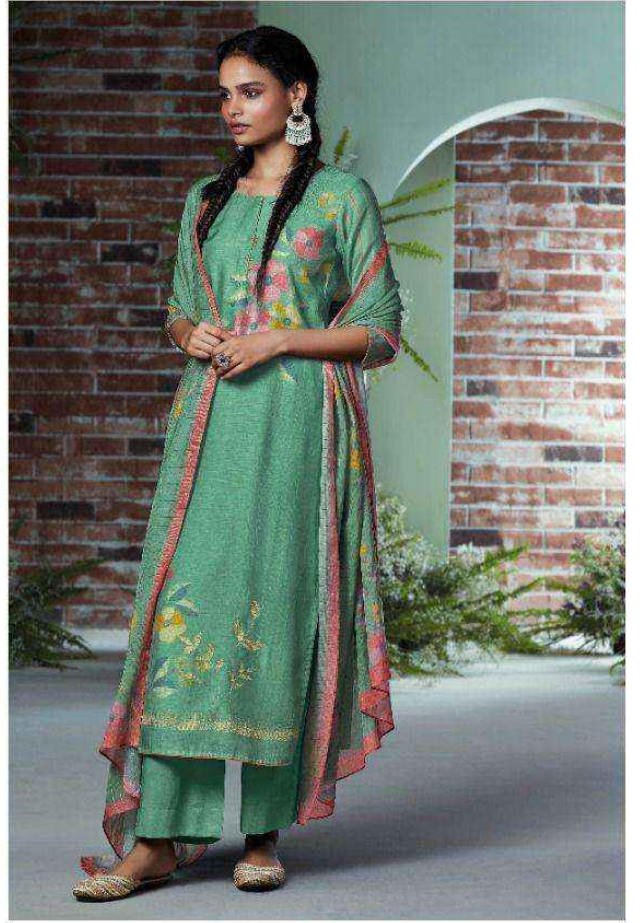

Ganga[®]
LIPSA

Ganga[®]
LIPSA

Ganga®

C1086

Ganga®

C1087

Ganga®

C1088

Ganga®

C1089

Ganga®

©1999

Ganga®

C1091

PRODUCT NAME	LIPSA
D.NO.	C1086 TO C1091
DESCRIPTION	<p>TOP PREMIUM BEMBERG SILK PRINTED WITH EMBROIDERY & SOLID DAMAN LACE</p> <p>BOTTOM PREMIUM COTTON SATIN SOLID</p> <p>DUPATTA FINEST VISCOSE LINEN JACQUARD PRINTED</p>
HSN CODE	540834
WHOLESALE PRICE	1860/- EACH+GST(EXTRA)