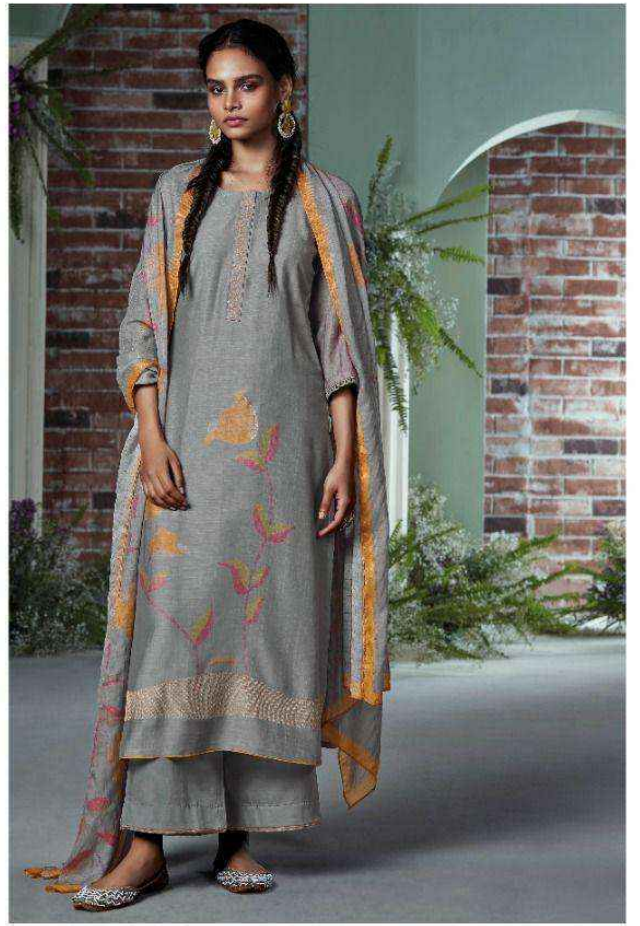

Ganga[®]
LIPSA

Ganga[®]
LIPSA

Ganga®

C1086

Ganga®

C1087

Ganga®

C1088

Ganga®

C1089

Ganga®

©1999

Ganga®

C1091

PRODUCT NAME	LIPSA
D.NO.	C1086 TO C1091
DESCRIPTION	<p>TOP PREMIUM BEMBERG SILK PRINTED WITH EMBROIDERY & SOLID DAMAN LACE</p> <p>BOTTOM PREMIUM COTTON SATIN SOLID</p> <p>DUPATTA FINEST VISCOSE LINEN JACQUARD PRINTED</p>
HSN CODE	540834
WHOLESALE PRICE	1860/- EACH+GST(EXTRA)