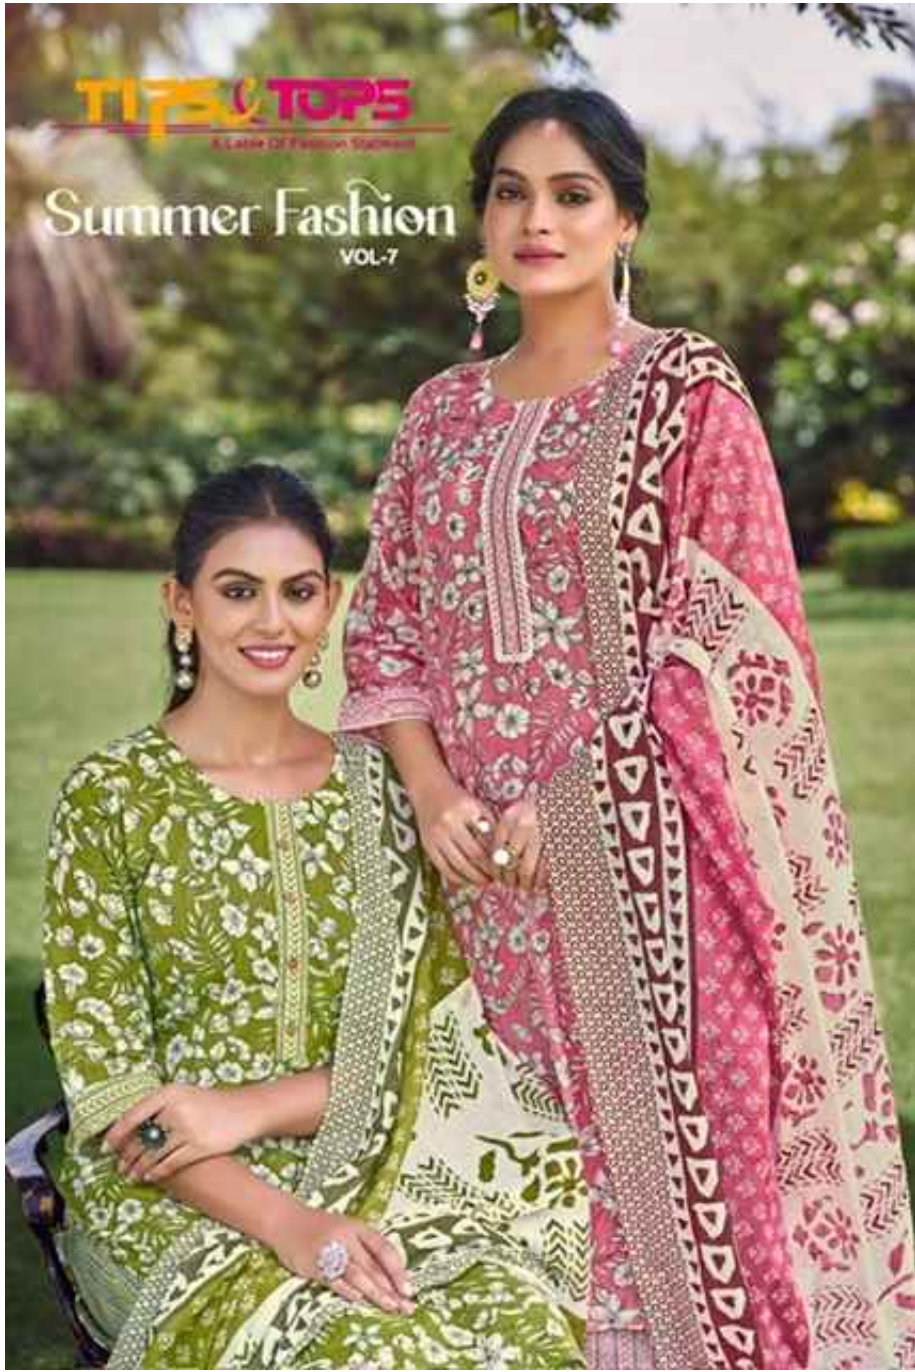

TIPS & TOPS

A Little Of Fashion Statement

Summer Fashion

VOL-7

TIPS & TOPS

A Little Of Fashion Statement

Summer Fashion

VOL-7

FIFTEEN TOPS
BY ANITA DOLY

ID. 1001 WOMEN IS NOT JUST A NAME, SHE IS THE
POWERFUL CHARACTER IN THE LIFE
OF THE WORLD. BEING A WOMAN IS THE
GREATEST GIFT OF THE
UNIVERSE.

TIPSU TIPSU

Take a peek at the world of the
A THE NEW SEASON COLLECTION
of elegant, chic, and stylish
pieces, perfect for the
day to look stunning in
that 2008 style.

• PD. 1002

011.1001

011.1002

011.1003

011.1004

011.1005

011.1006

Summer Fashion
VOL-7