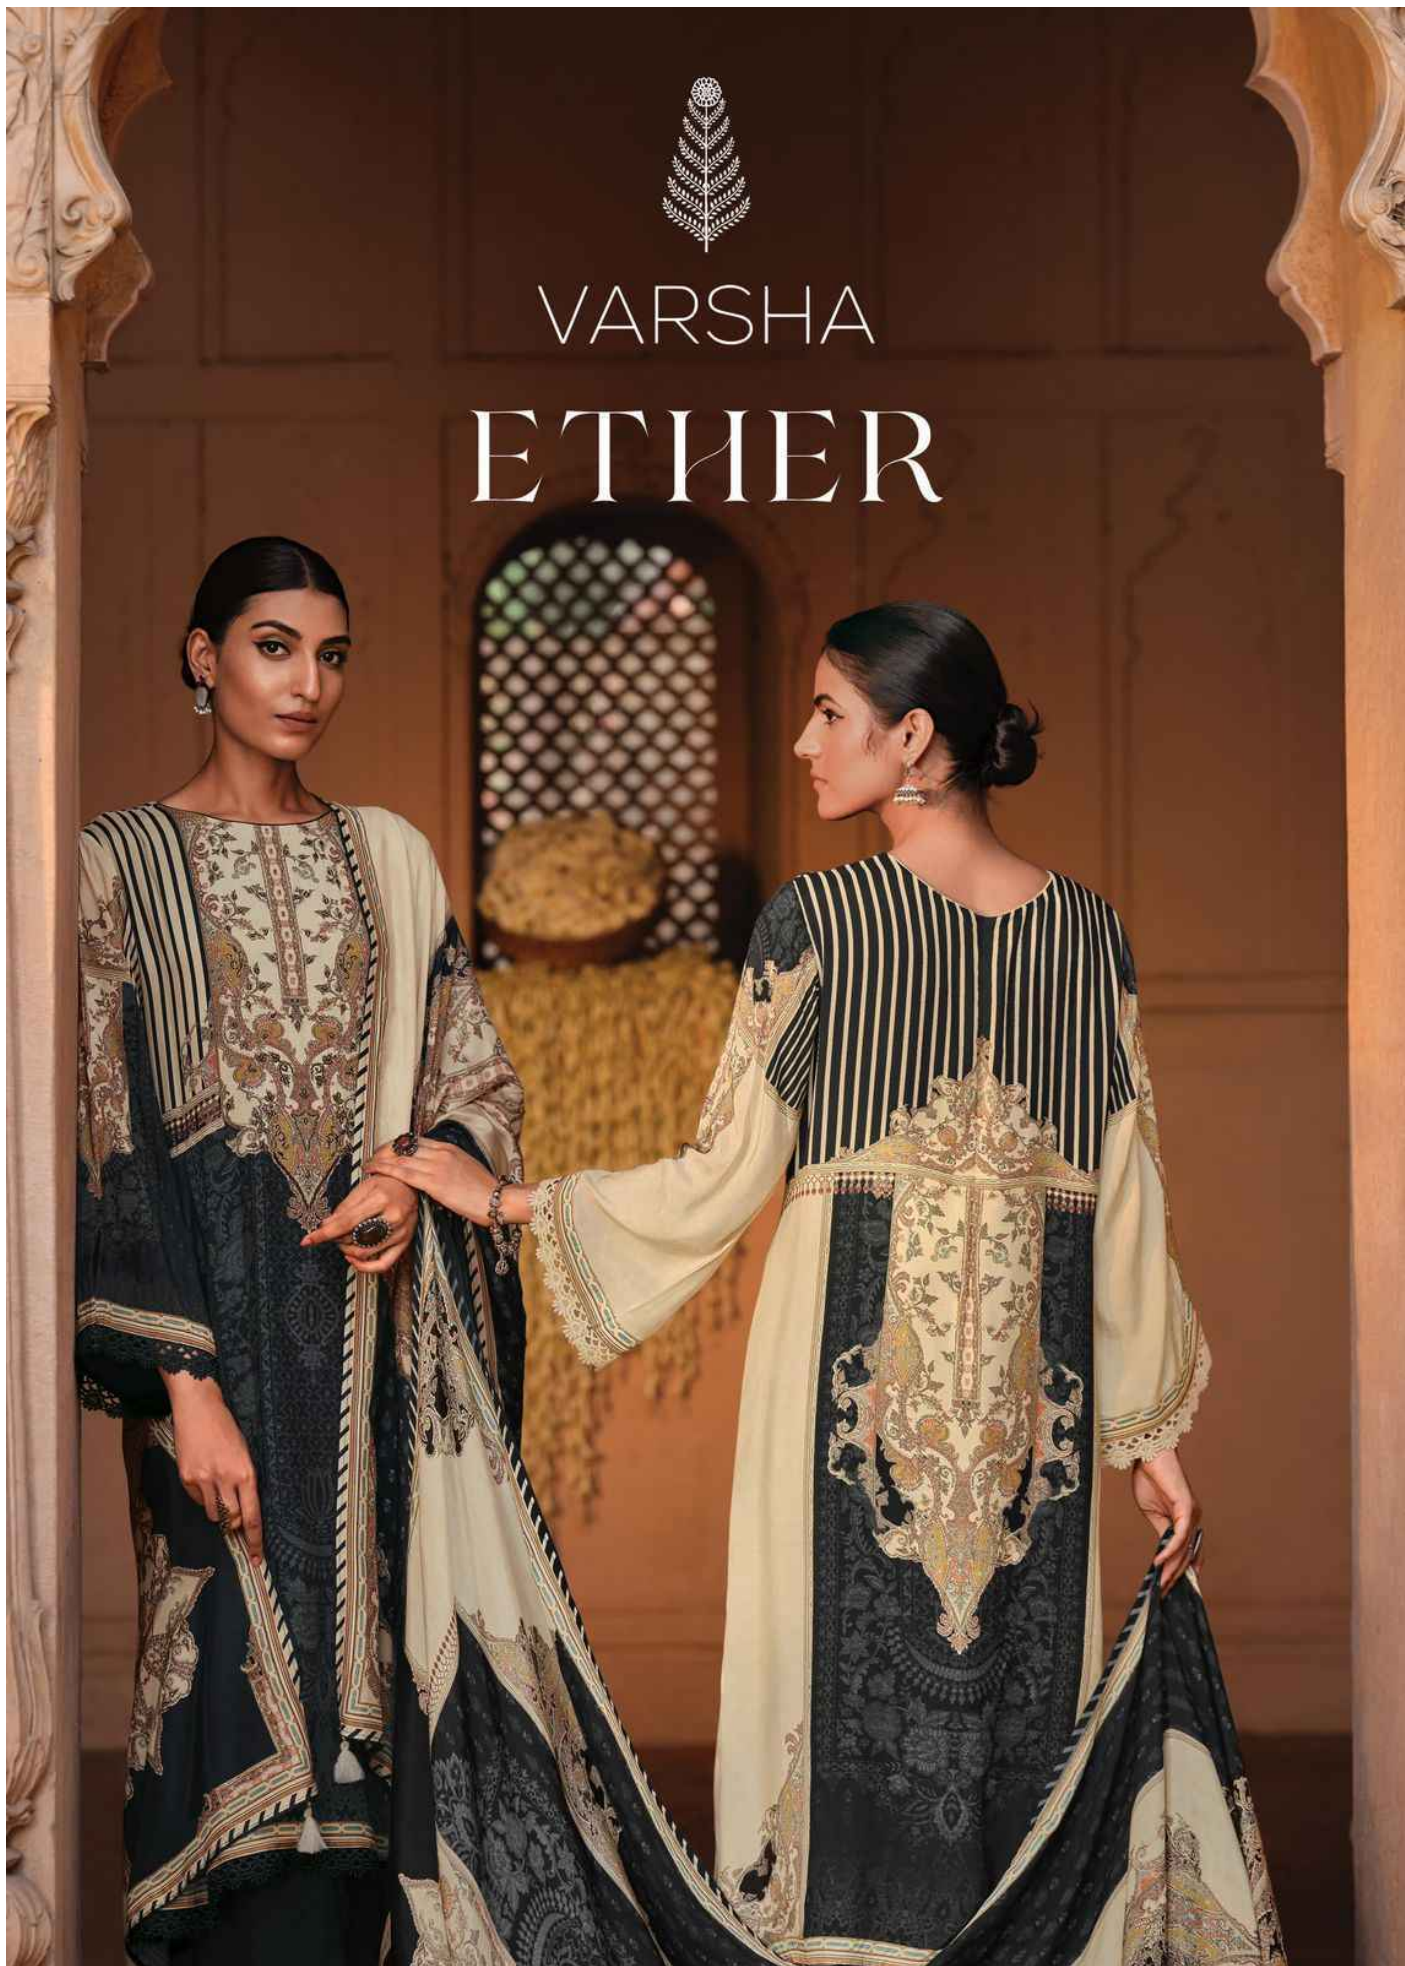

VARSHA
ETHER

VARSHA
ETHER

ET-03

▼
ET-02

VARSHA ETHER

ET-01

ET-02

ET-03

ET-04

ET-05

▼
ET-04

VARSHA ETHER

DESIGN	PRICE	DESCRIPTION
ET - 01	1980/-	TOP
ET - 02	1980/-	VISCOSE MUSLIN DIGITALLY PRINTED WITH HANDWORK AND LACES.
ET- 03	1980/-	-
ET- 04	1980/-	DUPATTA
ET- 05	1980/-	VISCOSE MUSLIN DIGITALLY PRINTED WITH ADDED TASSELS.
		-
		BOTTOM
		MATTE SATIN SOLID.