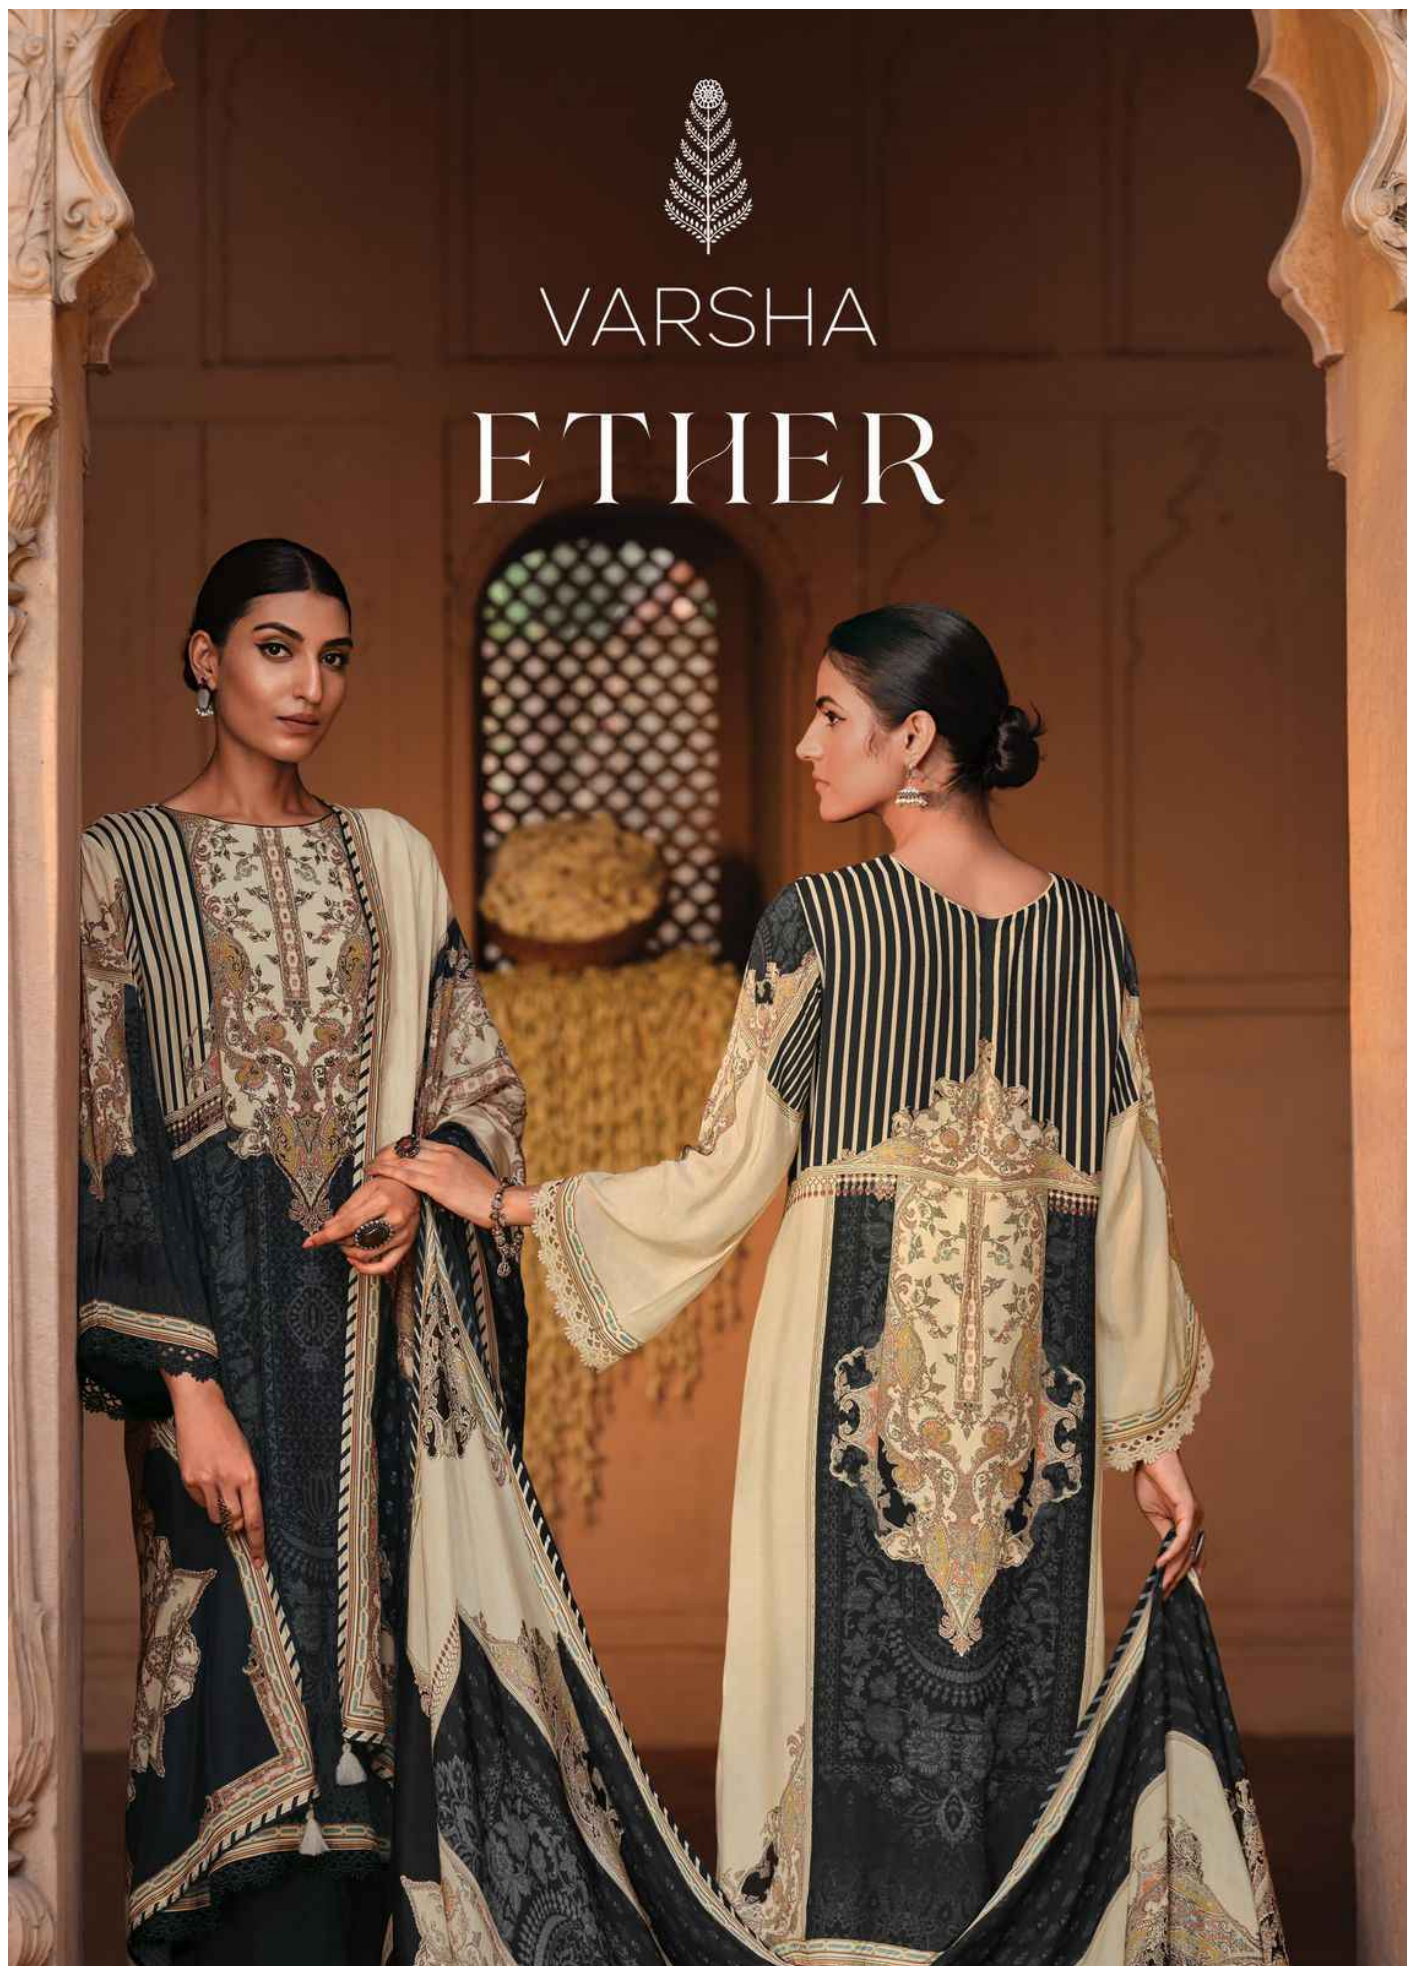

VARSHA
ETHER

VARSHA
ETHER

ET-03

▼
ET-02

VARSHA ETHER

ET-01

ET-02

ET-03

ET-04

ET-05

▼
ET-04

VARSHA ETHER

DESIGN	PRICE	DESCRIPTION
ET - 01	1980/-	TOP
ET - 02	1980/-	VISOCSE MUSLIN DIGITALLY PRINTED WITH HANDWORK AND LACES.
ET- 03	1980/-	-
ET- 04	1980/-	DUPATTA
ET- 05	1980/-	VISCOSE MUSLIN DIGITALLY PRINTED WITH ADDED TASSELS.
		-
		BOTTOM
		MATTE SATIN SOLID.