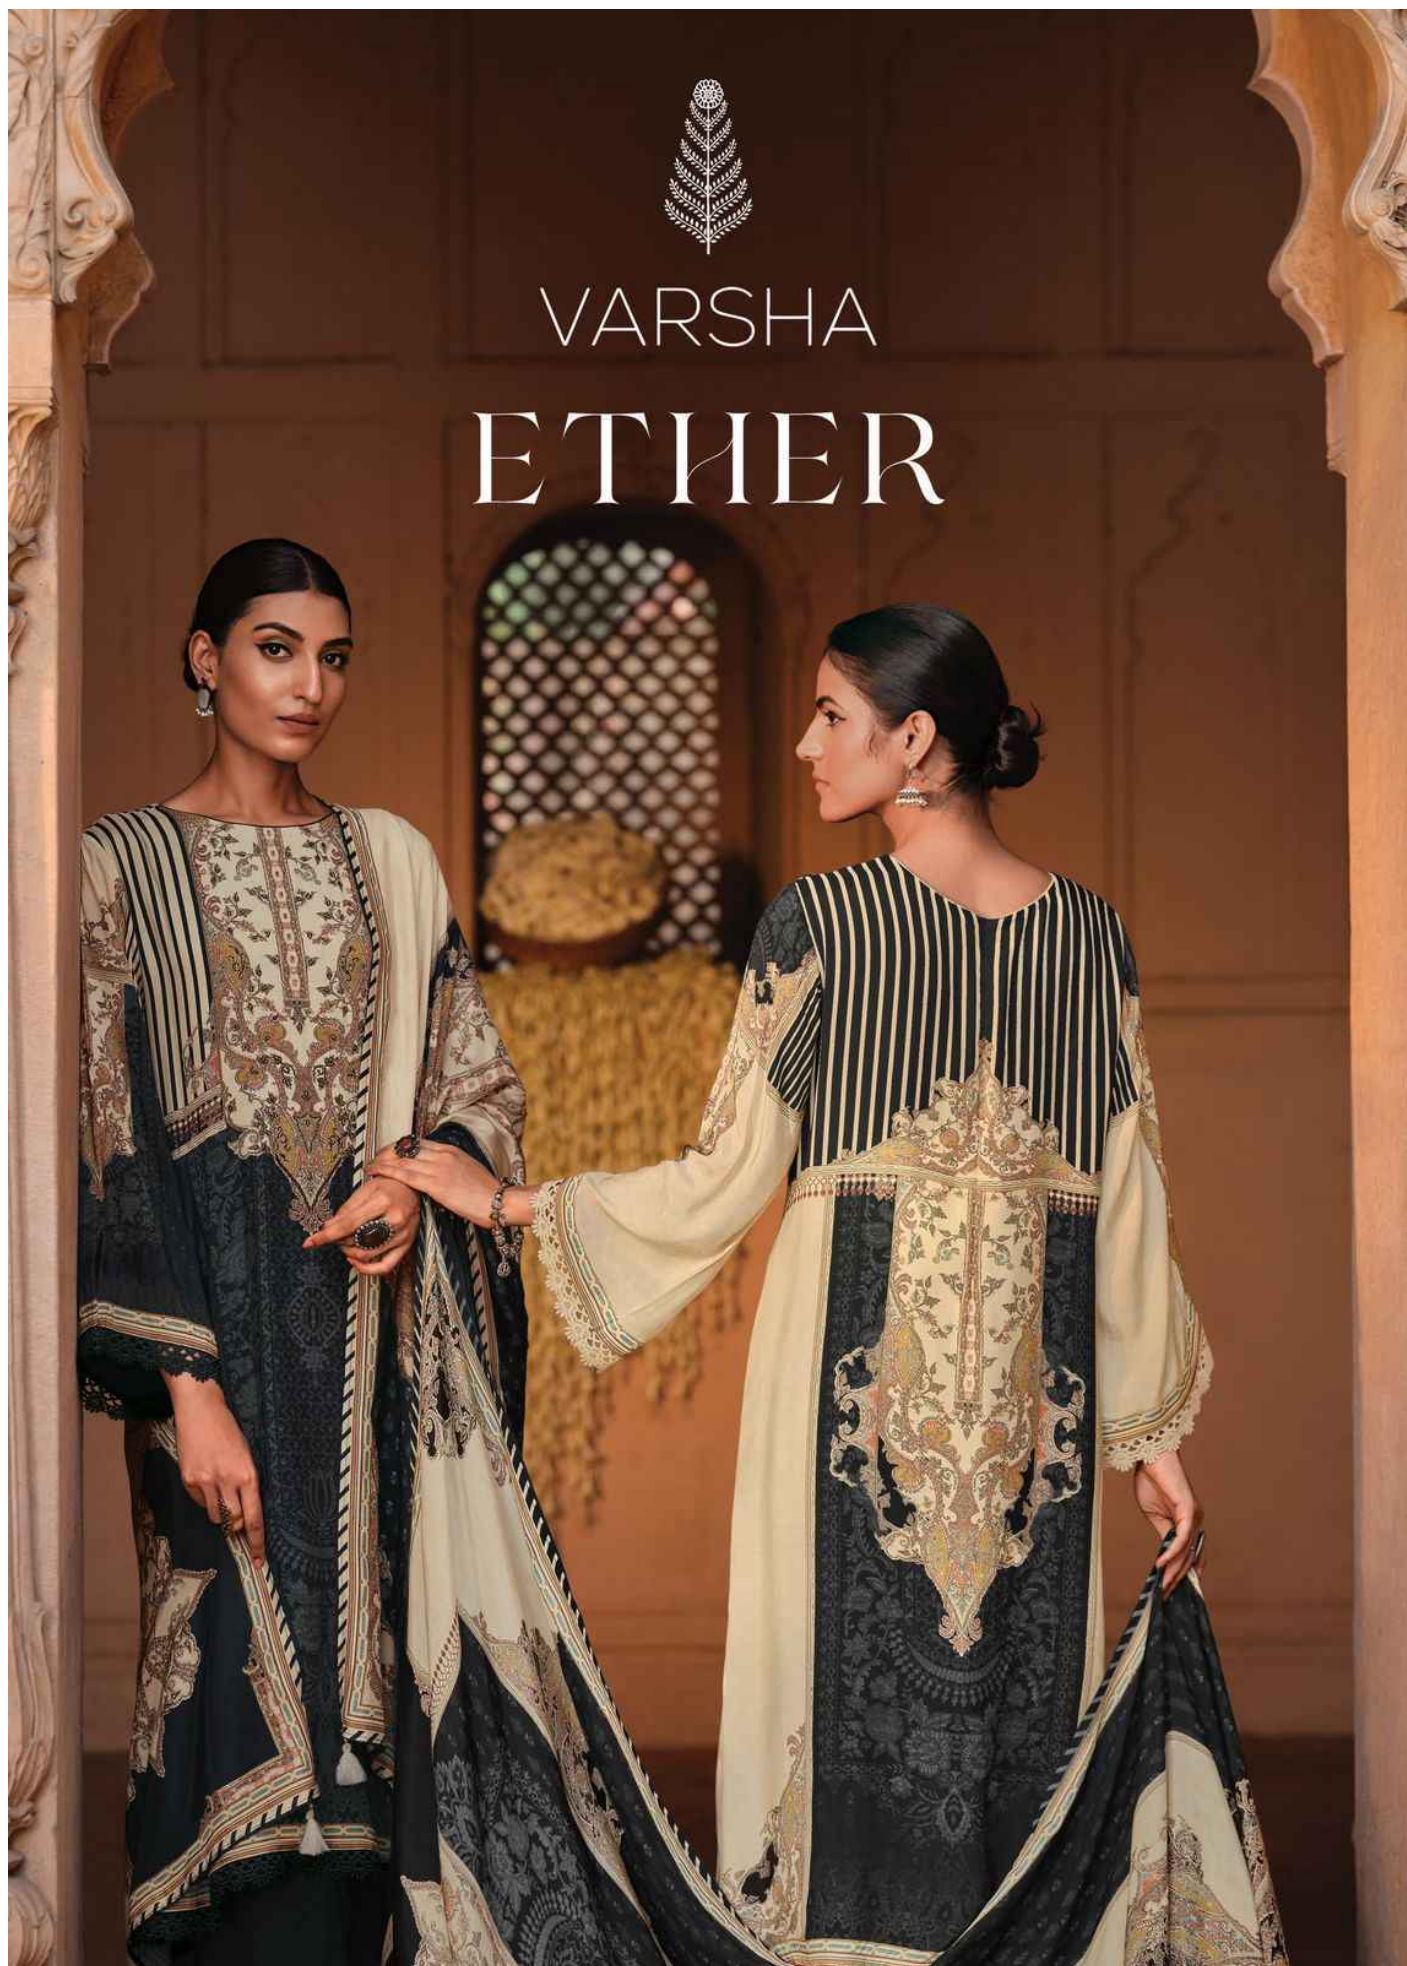

VARSHA
ETHER

VARSHA
ETHER

ET-03

▼
ET-02

VARSHA ETHER

ET-01

ET-02

ET-03

ET-04

ET-05

▼
ET-04

VARSHA ETHER

DESIGN	PRICE	DESCRIPTION
ET - 01	1980/-	TOP
ET - 02	1980/-	VISCOSE MUSLIN DIGITALLY PRINTED WITH HANDWORK AND LACES.
ET- 03	1980/-	-
ET- 04	1980/-	DUPATTA
ET- 05	1980/-	VISCOSE MUSLIN DIGITALLY PRINTED WITH ADDED TASSELS.
		-
		BOTTOM
		MATTE SATIN SOLID.