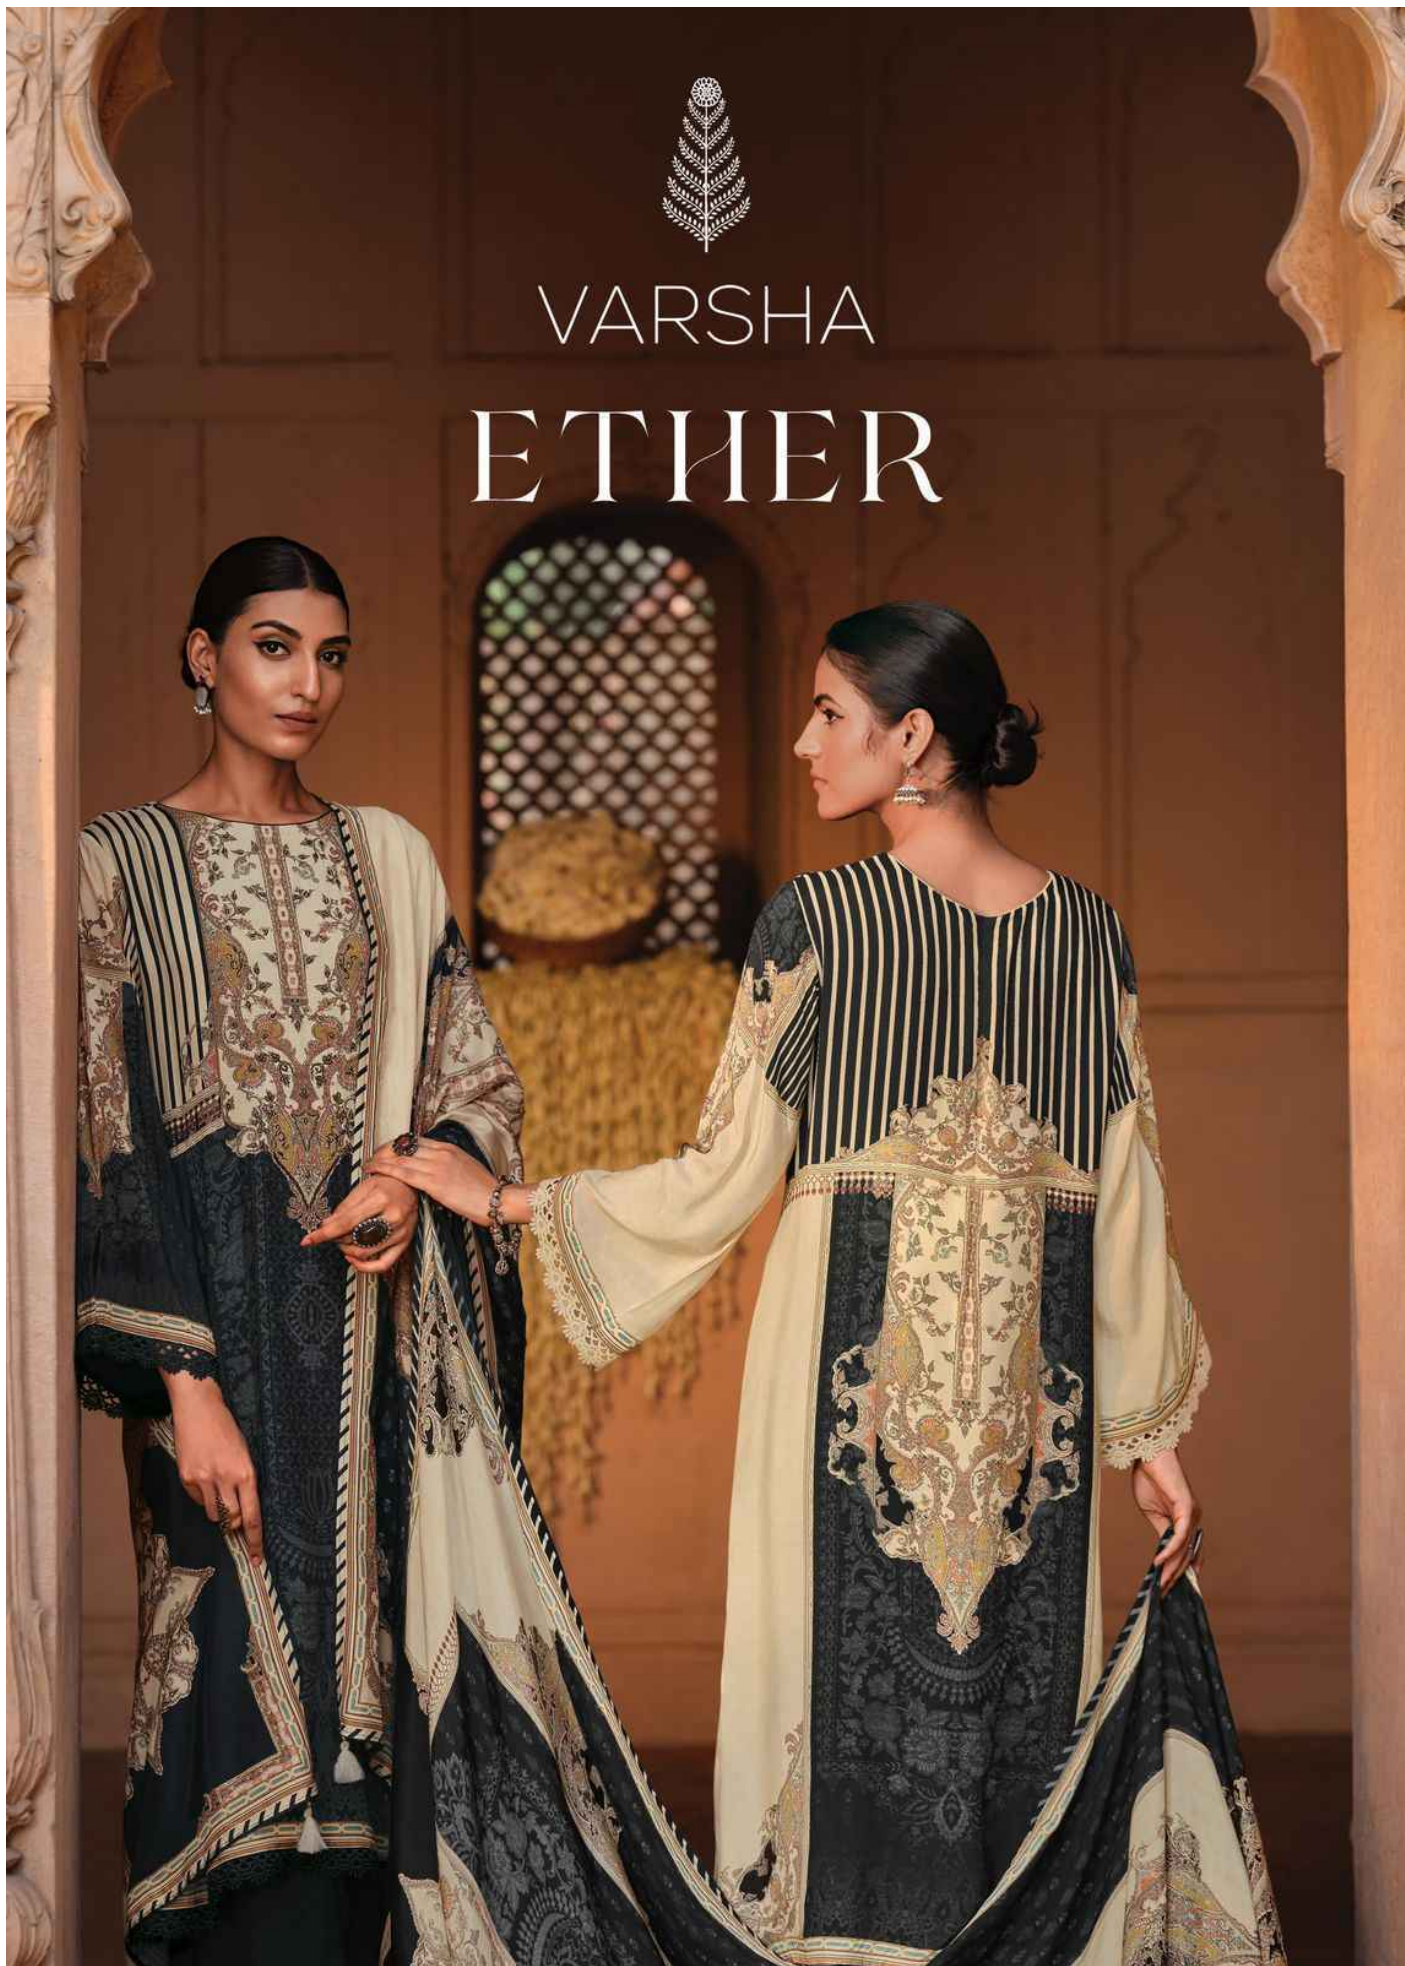

VARSHA
ETHER

VARSHA
ETHER

ET-03

▼
ET-02

VARSHA ETHER

ET-01

ET-02

ET-03

ET-04

ET-05

▼
ET-04

VARSHA ETHER

DESIGN	PRICE	DESCRIPTION
ET - 01	1980/-	TOP
ET - 02	1980/-	VISOCSE MUSLIN DIGITALLY PRINTED WITH HANDWORK AND LACES.
ET- 03	1980/-	-
ET- 04	1980/-	DUPATTA
ET- 05	1980/-	VISCOSE MUSLIN DIGITALLY PRINTED WITH ADDED TASSELS.
		-
		BOTTOM
		MATTE SATIN SOLID.