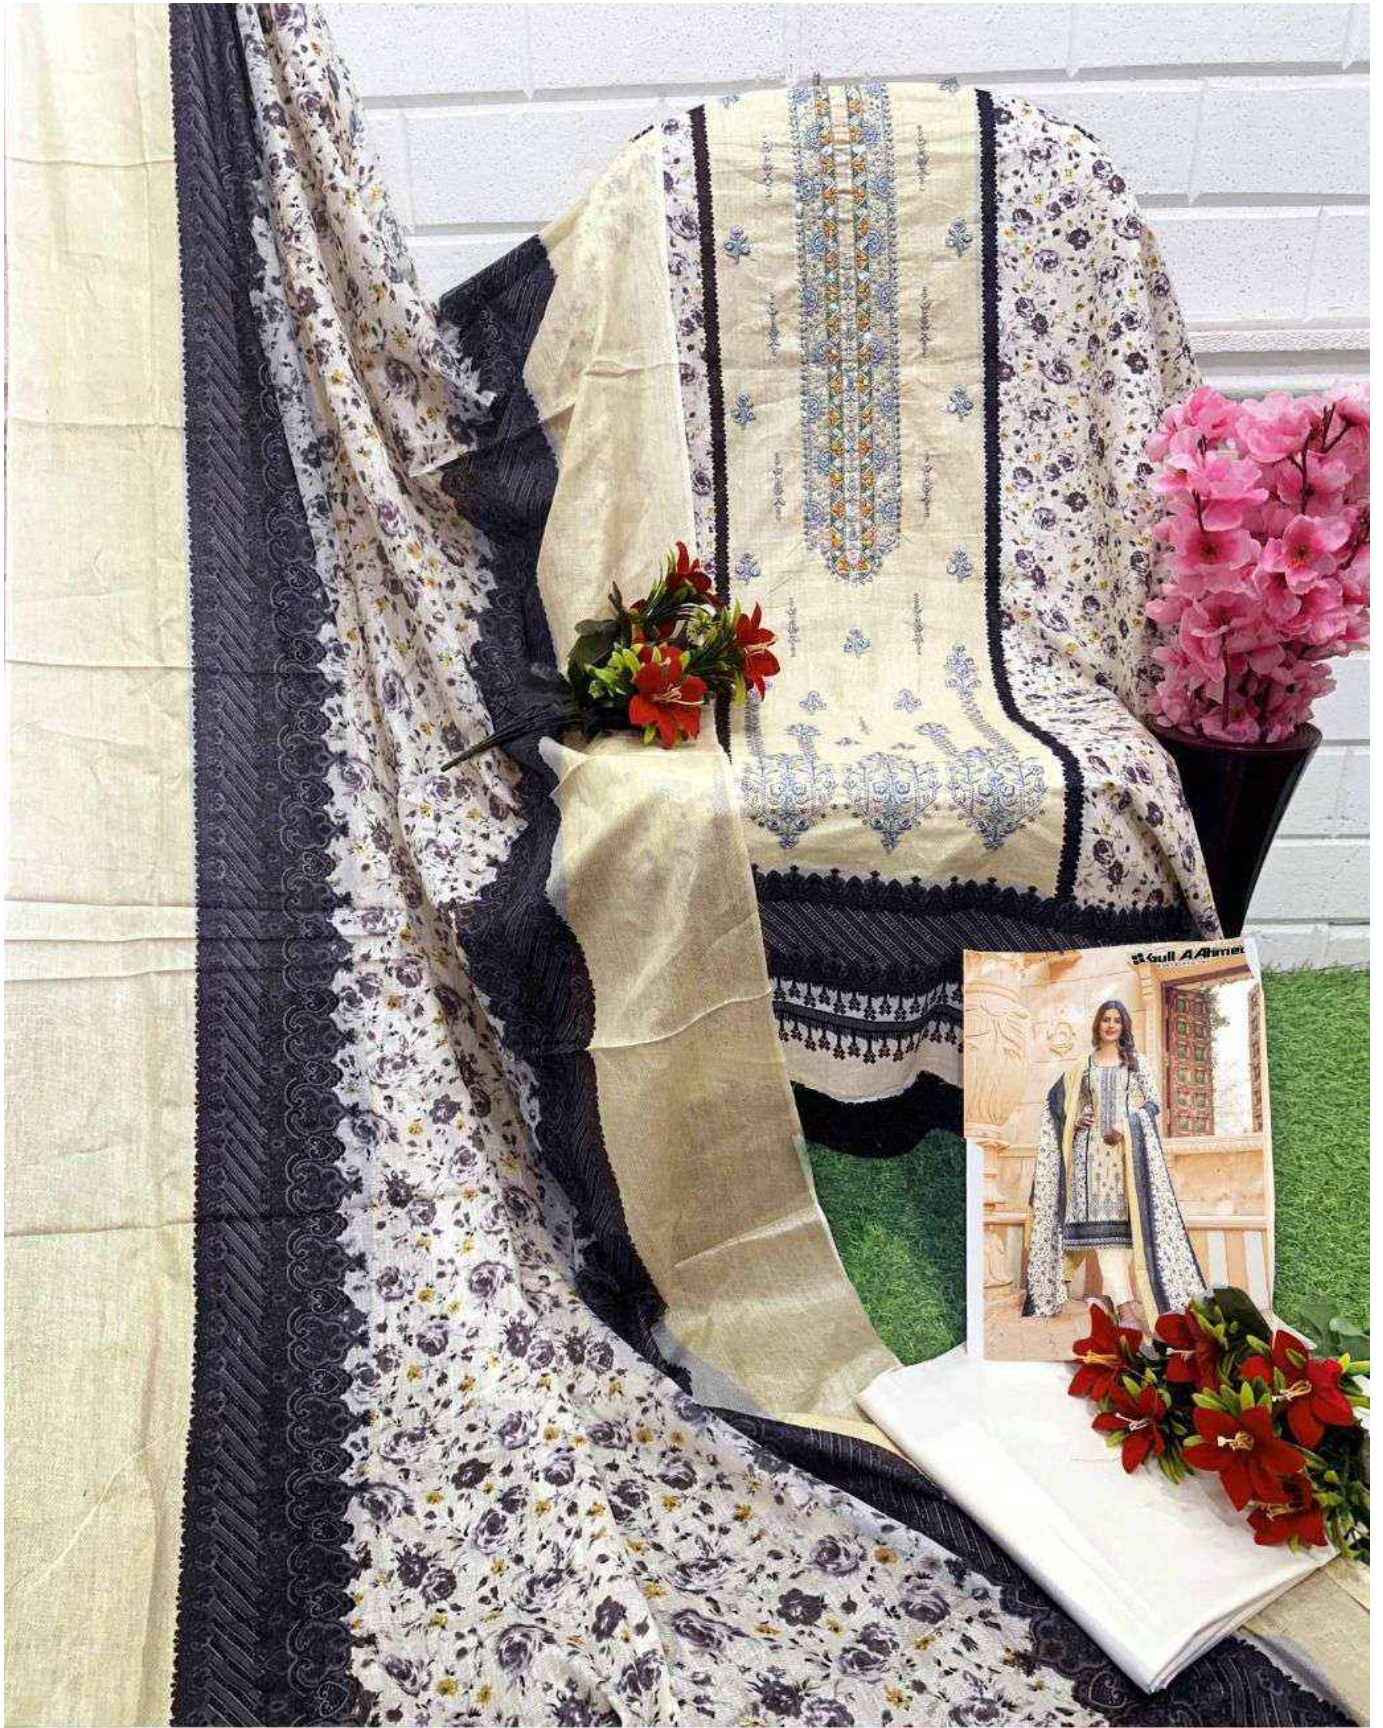

Bin Saeed
Embroidered Collection

Gull Ahmed ORIGINAL LAWN
LAWN COLLECTION

BRILLIANT HUES & LUSTROUS TEXTURES GIVE
YOU A NEW MAKEOVER THIS SEASON.

≈ 3004

 **Gull Ahmed** ORIGINAL LAWNTM
LAWN COLLECTION

Bin Saeed
Embroidered Collection