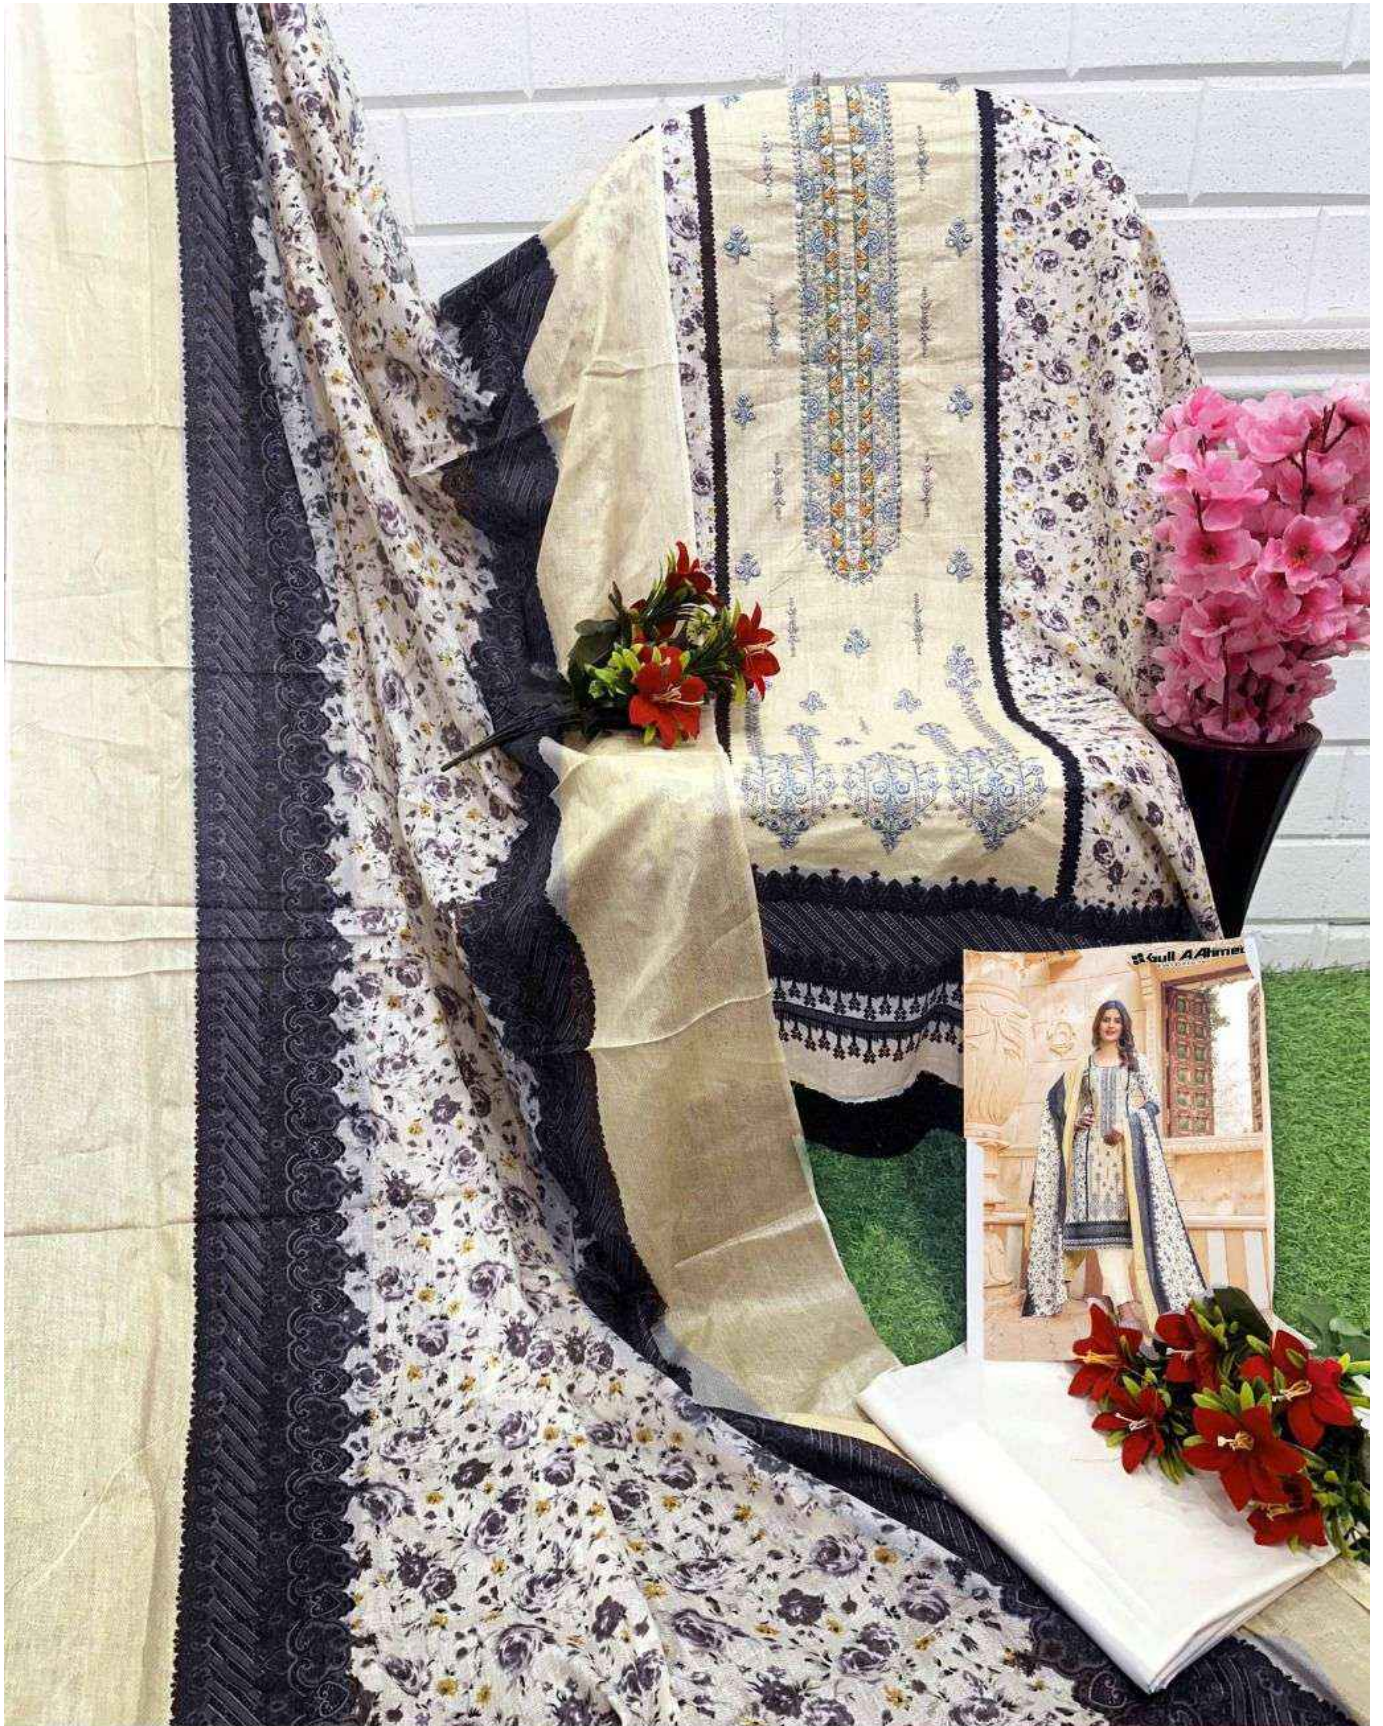

Bin Saeed
Embroidered Collection

Gull Ahmed ORIGINAL LAWN
LAWN COLLECTION

BRILLIANT HUES & LUSTROUS TEXTURES GIVE
YOU A NEW MAKEOVER THIS SEASON.

≈ 3004

 **Gull Ahmed** ORIGINAL LAWNTM
LAWN COLLECTION

Bin Saeed
Embroidered Collection