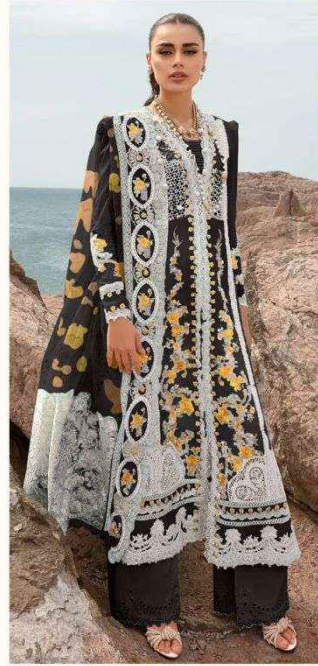

ZAHA

Noori Mirha

TOP Cambric Cotton With
Heavy Embroidery Work

BOTTOM-INNER
Semi Lawn

DUPATTA Tubby Silk with
Print

10334-C