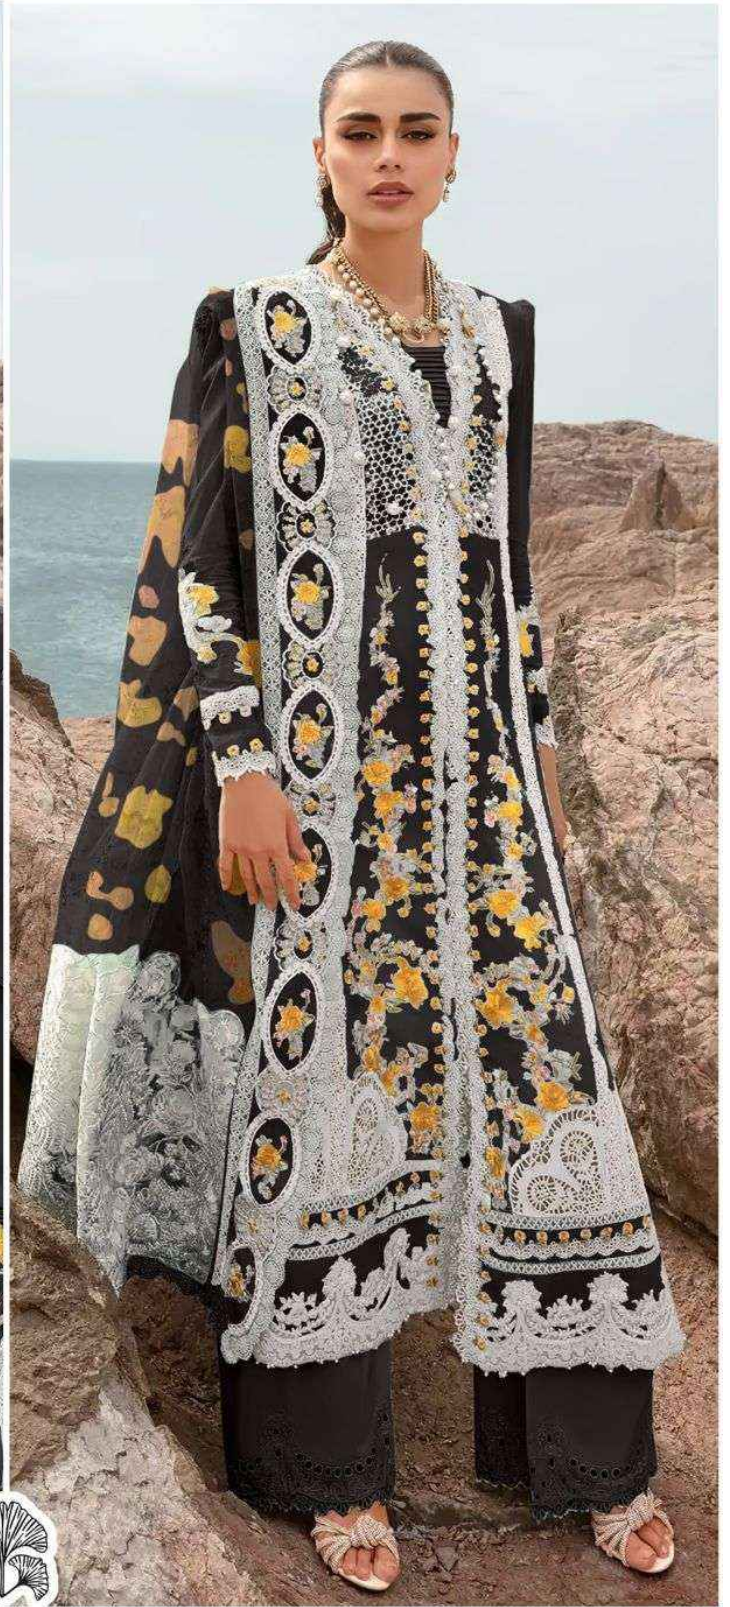

ZAHA

Noori Mirha

Noori Mirha

ZAHA

D.No.10334-A

TOP Cambric Cotton With
Heavy Embroidery Work

BOTTOM-INNER Semi Lawn

DUPATTA Tubby Silk with
Print

Noori Mirha

ZAHA

D.No.10334-B

TOP Cambric Cotton With
Heavy Embroidery Work

BOTTOM-INNER Semi Lawn

DUPATTA Tubby Silk with
Print

Noori Mirha

Cambridge

Noori Mirha

TOP Cambrie Cotton With Heavy Embroidery

R 5

Noori Mirha

ZAHA

D.No.10334-C

TOP Cambric Cotton With Heavy Embroidery Work

BOTTOM-INNER Semi Lawn

DUPATTA Tubby Silk with Print

Noori Mirha
TOP - Cambro Cotton With
Heavy Embroidery

Noori Mirha
TOP Cambrie Cotton
Heavy Embroid.

Noori Mirha

ZAHA

D.No.10334-D

TOP Cambric Cotton With
Heavy Embroidery Work

BOTTOM-INNER Semi Lawn