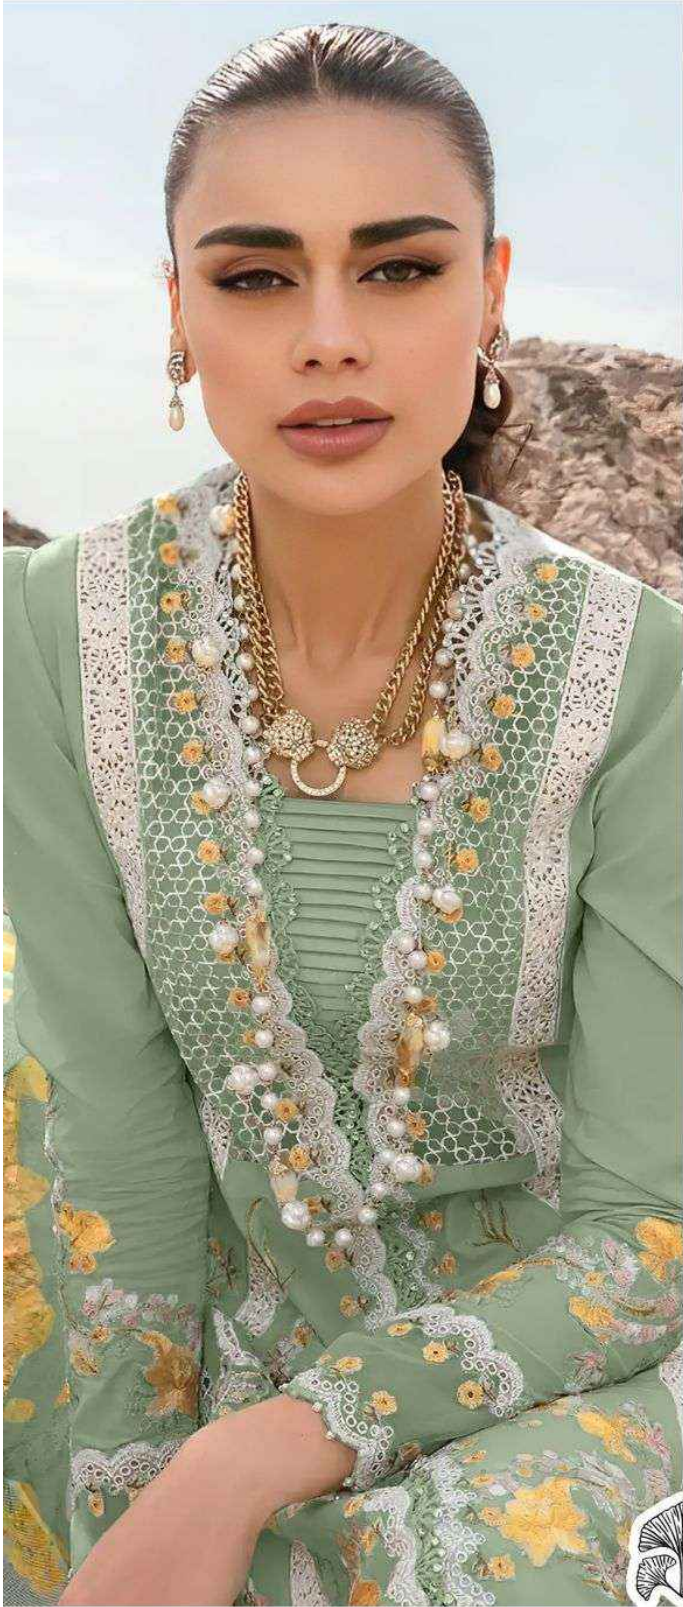

ZAHA

Noori Mirha

Noori Mirha

ZAHA

D.No.10334-A

TOP Cambric Cotton With
Heavy Embroidery Work

BOTTOM-INNER Semi Lawn

DUPATTA Tubby Silk with
Print

Noori Mirha

ZAHA

D.No.10334-B

TOP Cambric Cotton With
Heavy Embroidery Work

BOTTOM-INNER Semi Lawn

DUPATTA Tubby Silk with
Print

Noori Mirha

Cambridge

Noori Mirha

TOP Cambrie Cotton With Heavy Embroidery

R 5

Noori Mirha

ZAHA

D.No.10334-C

TOP Cambric Cotton With Heavy Embroidery Work

BOTTOM-INNER Semi Lawn

DUPATTA Tubby Silk with Print

Noori Mirha
TOP - Cambro Cotton With
Heavy Embroidery

Noori Mirha
TOP Cambrie Cotton
Heavy Embroid.

Noori Mirha

ZAHA

D.No.10334-D

TOP Cambric Cotton With
Heavy Embroidery Work

BOTTOM-INNER Semi Lawn