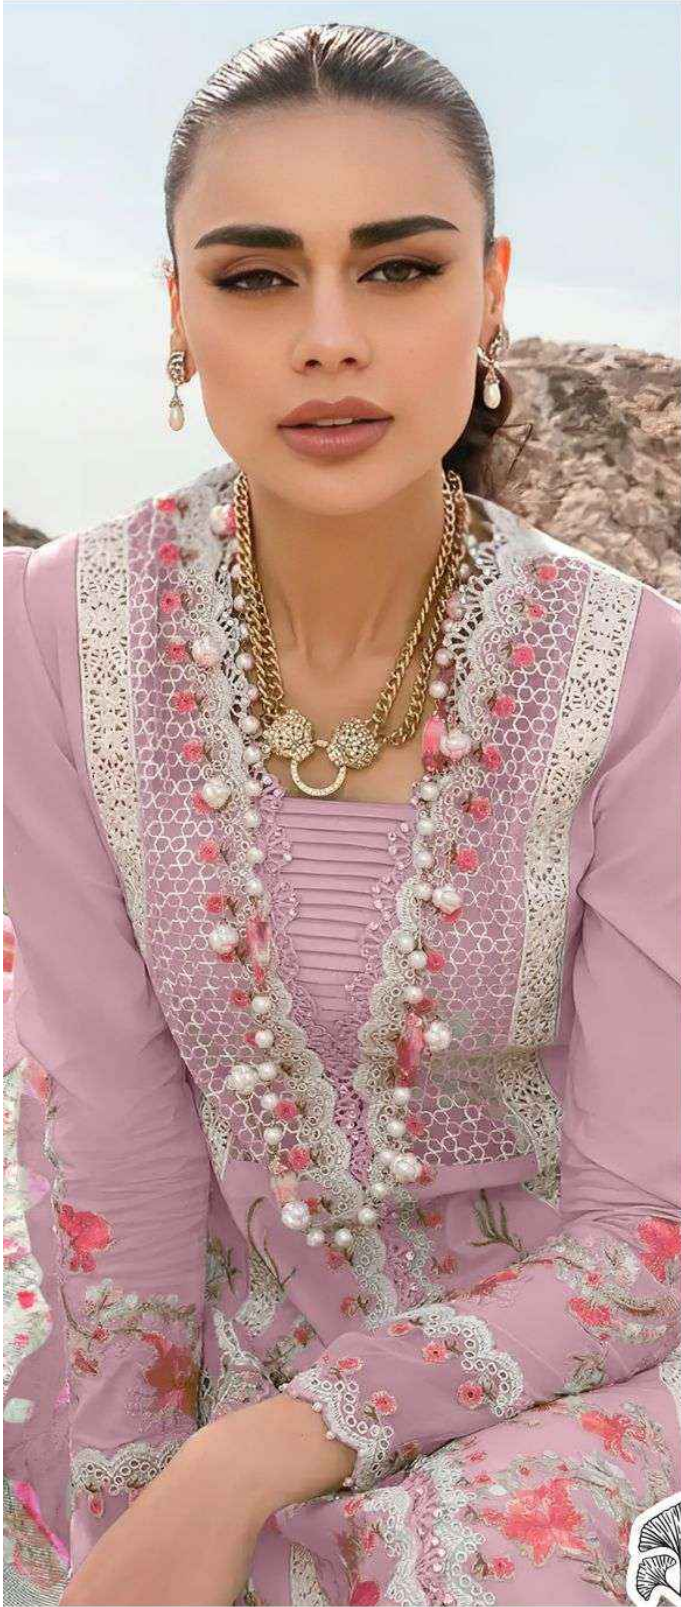

ZAHA

Noori Mirha

Noori Mirha

ZAHA

D.No.10334-A

TOP Cambric Cotton With
Heavy Embroidery Work

BOTTOM-INNER Semi Lawn

DUPATTA Tubby Silk with
Print

Noori Mirha

ZAHA

D.No.10334-B

TOP Cambric Cotton With
Heavy Embroidery Work

BOTTOM-INNER Semi Lawn

DUPATTA Tubby Silk with
Print

Noori Mirha

Cambridge

Noori Mirha

TOP Cambrie Cotton With Heavy Embroidery

R 5

Noori Mirha

ZAHA

D.No.10334-C

TOP Cambric Cotton With Heavy Embroidery Work

BOTTOM-INNER Semi Lawn

DUPATTA Tubby Silk with Print

Noori Mirha
TOP - Cambro Cotton With
Heavy Embroidery

Noori Mirha
TOP Cambrie Cotton
Heavy Embroid.

Noori Mirha

ZAHA

D.No.10334-D

TOP Cambric Cotton With
Heavy Embroidery Work

BOTTOM-INNER Semi Lawn