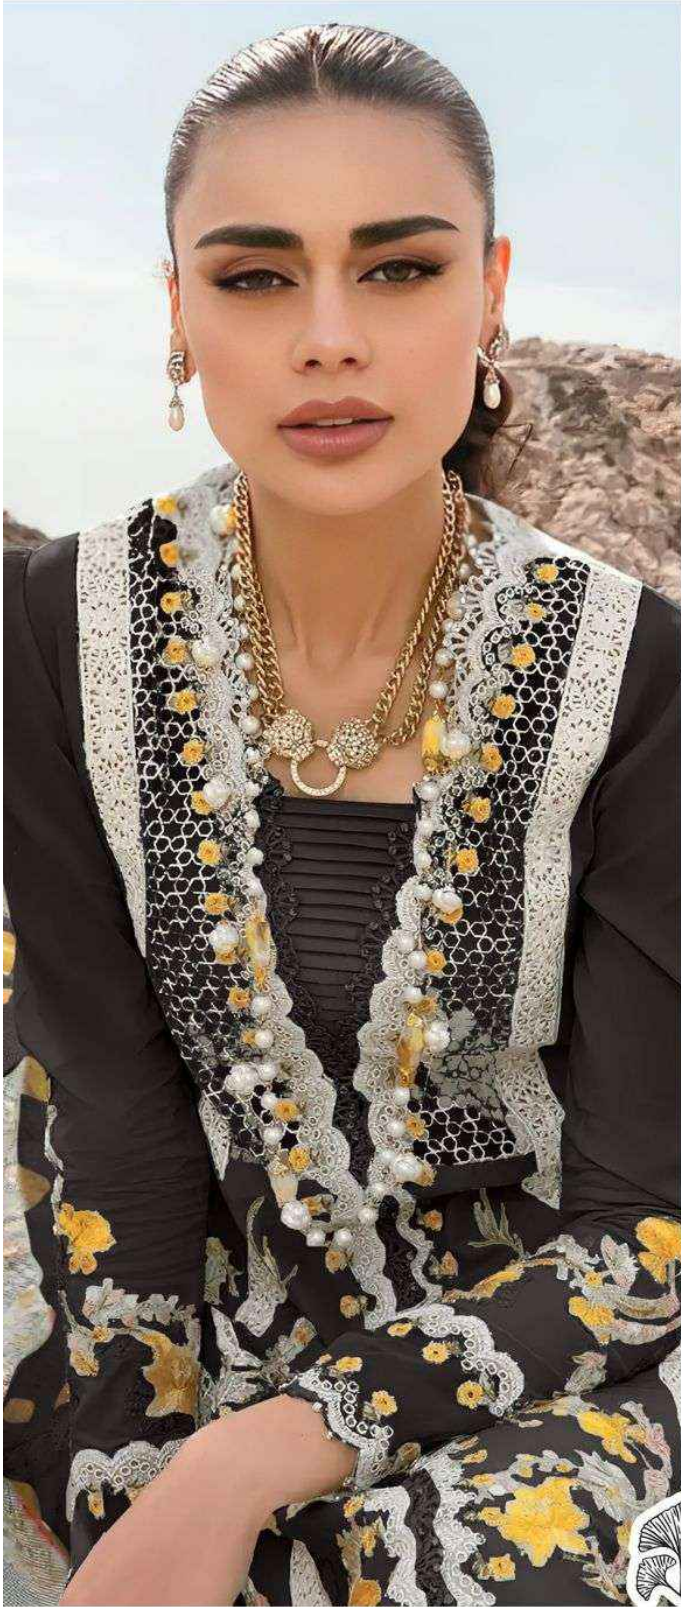

**ZAHA**

**Noori Mirha**

**Noori Mirha**

**ZAHA**

**D.No.10334-A**

**TOP** Cambric Cotton With  
Heavy Embroidery Work

**BOTTOM-INNER** Semi Lawn

**DUPATTA** Tubby Silk with  
Print

**Noori Mirha**

**ZAHA**

**D.No.10334-B**

**TOP** Cambric Cotton With  
Heavy Embroidery Work

**BOTTOM-INNER** Semi Lawn

**DUPATTA** Tubby Silk with  
Print

**Noori Mirha**  
TOP - Cambrie Cotton With  
Heavy Embroidery

R 5

**Noori Mirha**

**ZAHA**

**D.No.10334-C**

**TOP** Cambric Cotton With Heavy Embroidery Work

**BOTTOM-INNER** Semi Lawn

**DUPATTA** Tubby Silk with Print

Noori Mirha  
TOP - Cambro Cotton With  
Heavy Embroidery

Noori Mirha  
TOP Cambrie Cotton  
Heavy Embroid

**Noori Mirha**

**ZAHA**

**D.No.10334-D**

**TOP** Cambric Cotton With  
Heavy Embroidery Work

**BOTTOM-INNER** Semi Lawn

**DUPATTA** Tubby Silk with  
Print

Noori Mirha ZAF  
Cambrie Cotton With  
Ivy Embroidery Work  
BOTTOM INNER Semi-Lace