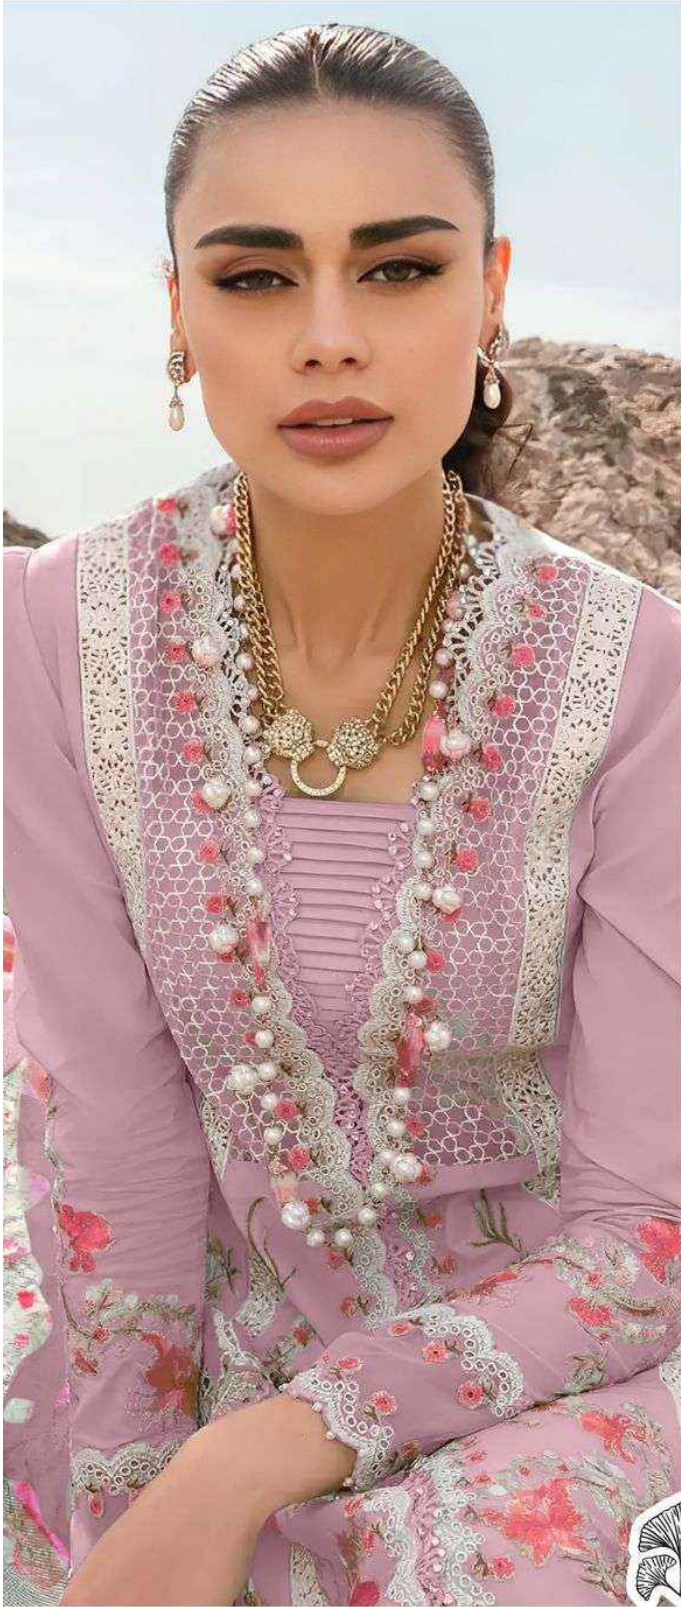

**ZAHA**

**Noori Mirha**

**Noori Mirha**

**ZAHA**

**D.No.10334-A**

**TOP** Cambric Cotton With  
Heavy Embroidery Work

**BOTTOM-INNER** Semi Lawn

**DUPATTA** Tubby Silk with  
Print

**Noori Mirha**

**ZAHA**

**D.No.10334-B**

**TOP** Cambric Cotton With  
Heavy Embroidery Work

**BOTTOM-INNER** Semi Lawn

**DUPATTA** Tubby Silk with  
Print

**Noori Mirha**  
TOP - Cambrie Cotton With  
Heavy Embroidery

R 5

**Noori Mirha**

**ZAHA**

**D.No.10334-C**

**TOP** Cambric Cotton With Heavy Embroidery Work

**BOTTOM-INNER** Semi Lawn

**DUPATTA** Tubby Silk with Print

Noori Mirha  
TOP - Cambro Cotton With  
Heavy Embroidery

Noori Mirha  
TOP Cambrie Cotton  
Heavy Embroid

**Noori Mirha**

**ZAHA**

**D.No.10334-D**

**TOP** Cambric Cotton With  
Heavy Embroidery Work

**BOTTOM-INNER** Semi Lawn

**DUPATTA** Tubby Silk with  
Print

Noori Mirha ZAF  
Cambrie Cotton With  
Ivy Embroidery Work  
BOTTOM INNER Semi-Lace