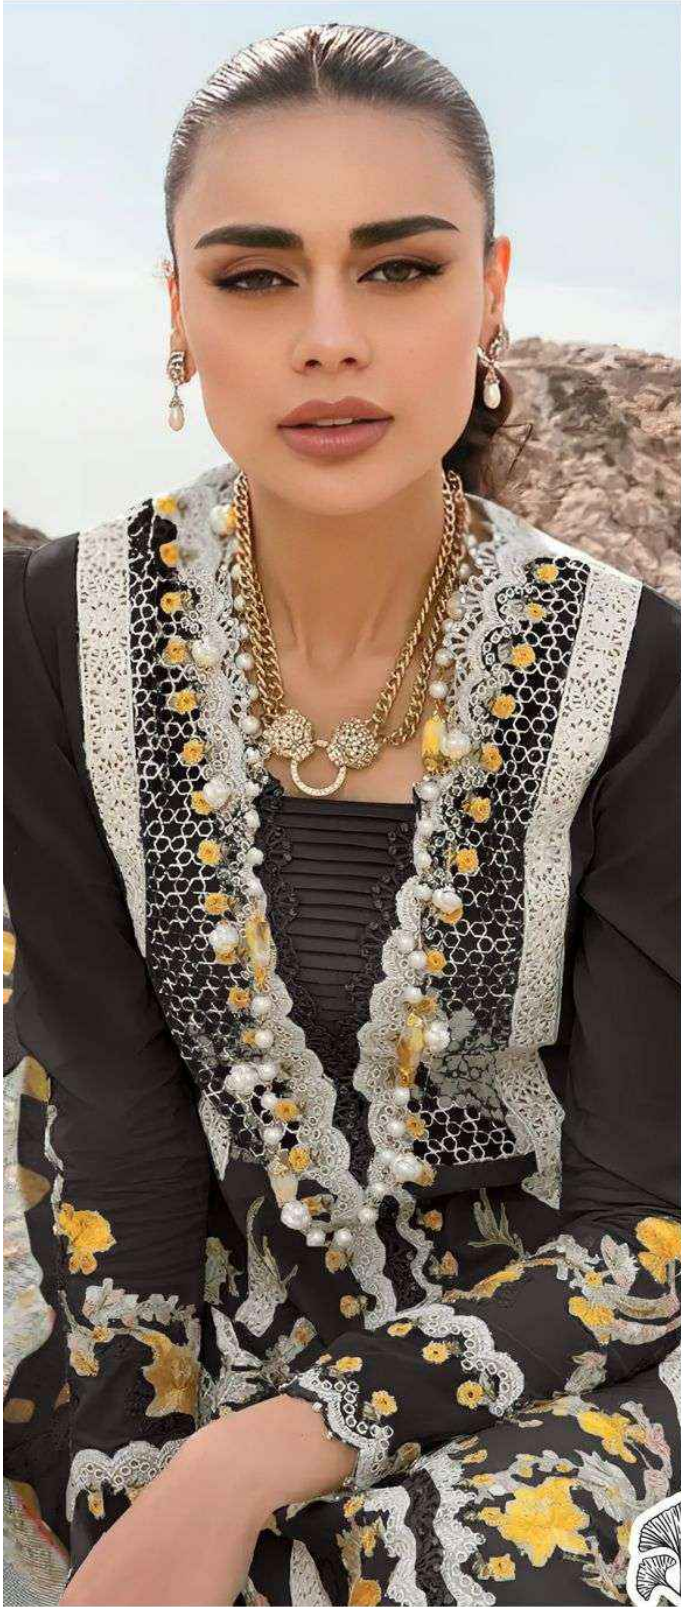

ZAHA

Noori Mirha

Noori Mirha

ZAHA

D.No.10334-A

TOP Cambric Cotton With
Heavy Embroidery Work

BOTTOM-INNER Semi Lawn

DUPATTA Tubby Silk with
Print

Noori Mirha

ZAHA

D.No.10334-B

TOP Cambric Cotton With
Heavy Embroidery Work

BOTTOM-INNER Semi Lawn

DUPATTA Tubby Silk with
Print

Noori Mirha

Cambridge

Noori Mirha

TOP Cambrie Cotton With Heavy Embroidery

R 5

Noori Mirha

ZAHA

D.No.10334-C

TOP Cambric Cotton With Heavy Embroidery Work

BOTTOM-INNER Semi Lawn

DUPATTA Tubby Silk with Print

Noori Mirha
TOP - Cambro Cotton With
Heavy Embroidery

Noori Mirha
TOP Cambrie Cotton
Heavy Embroid.

Noori Mirha

ZAHA

D.No.10334-D

TOP Cambric Cotton With
Heavy Embroidery Work

BOTTOM-INNER Semi Lawn