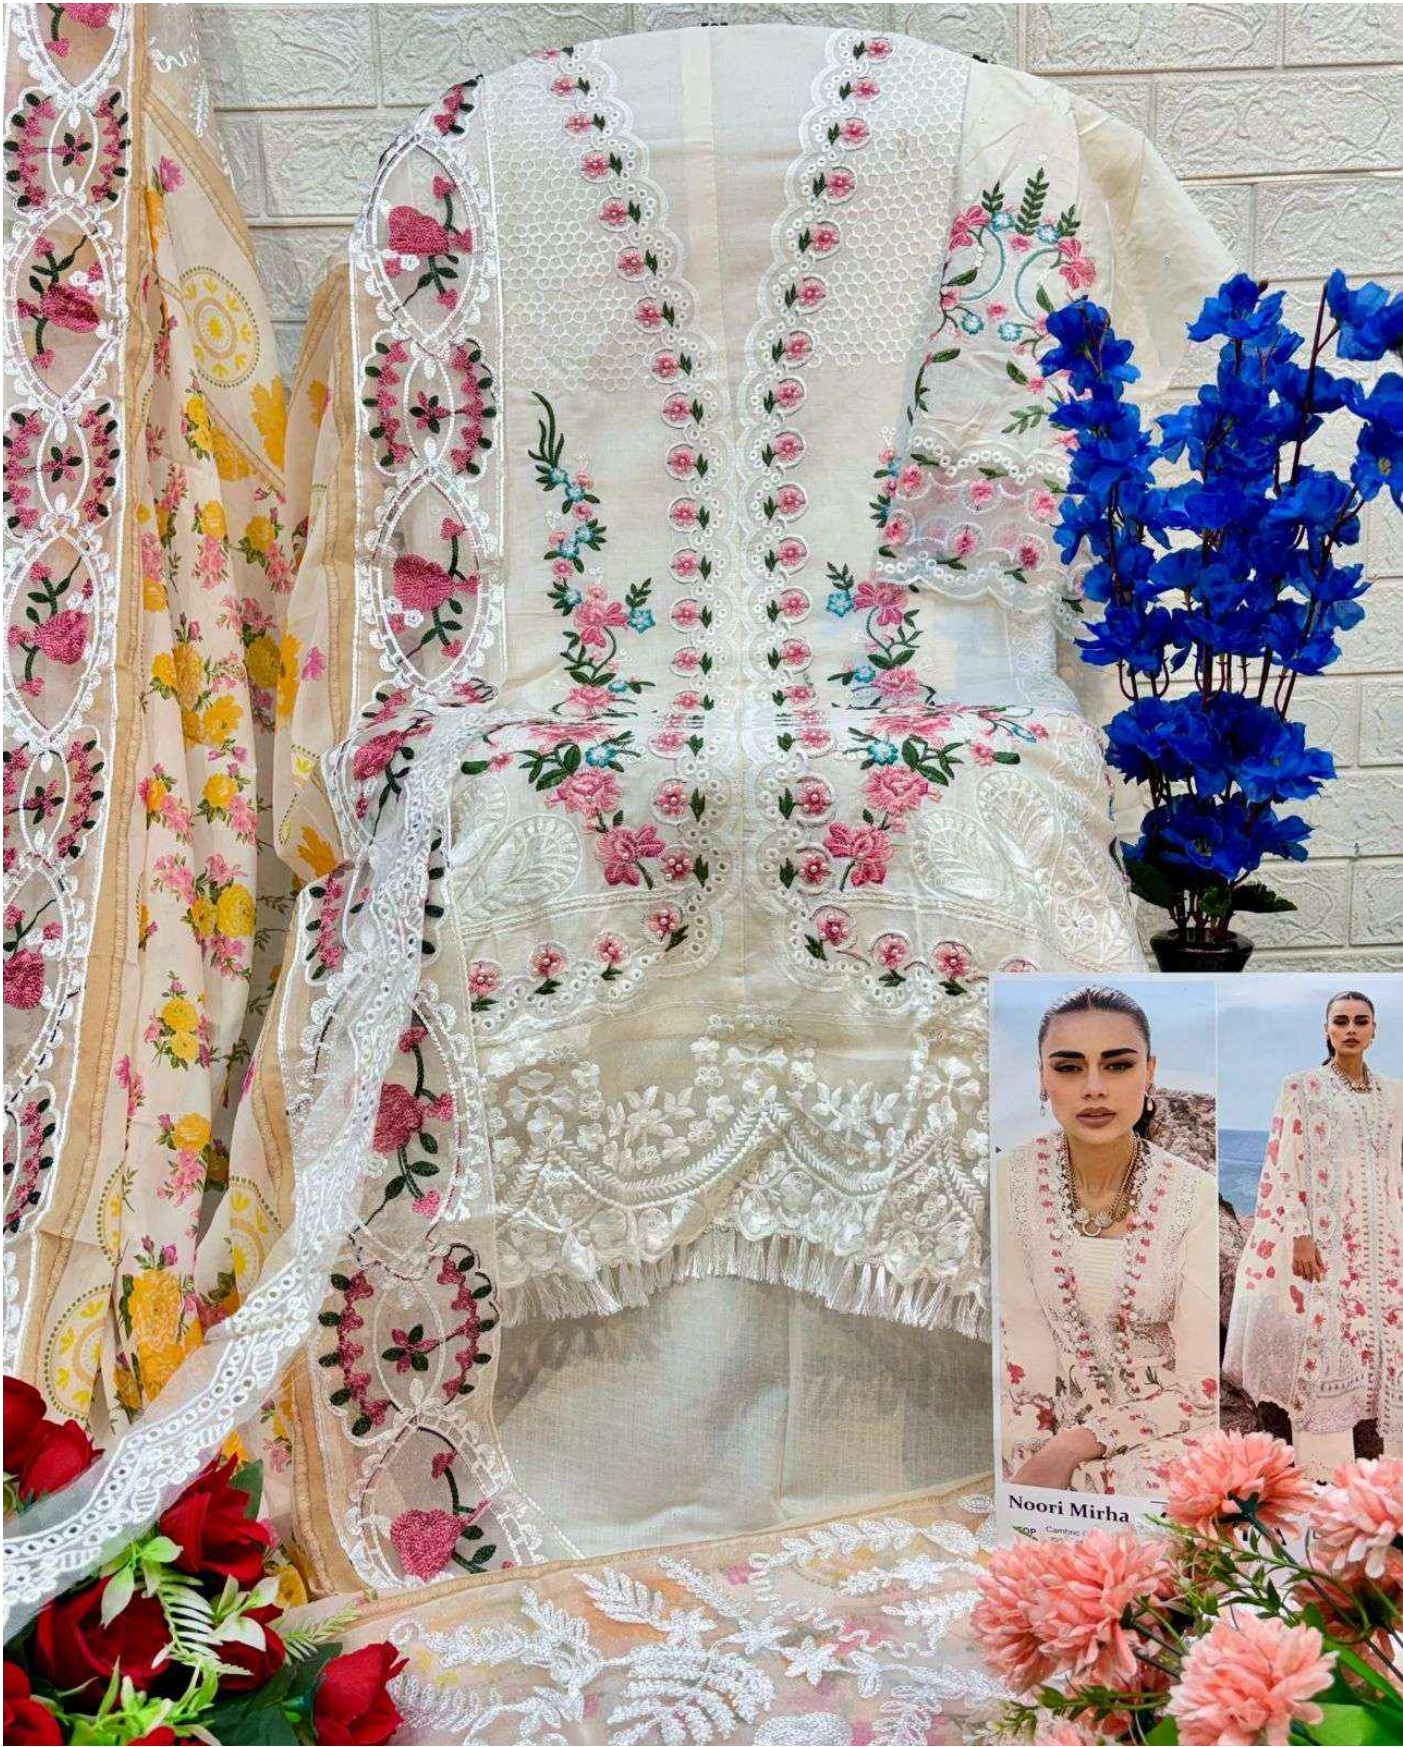

**ZAHA**

**Noori Mirha**

**Noori Mirha**

**ZAHA**

**D.No.10334-A**

**TOP** Cambric Cotton With  
Heavy Embroidery Work

**BOTTOM-INNER** Semi Lawn

**DUPATTA** Tubby Silk with  
Print

**Noori Mirha**

**ZAHA**

**D.No.10334-B**

**TOP** Cambric Cotton With  
Heavy Embroidery Work

**BOTTOM-INNER** Semi Lawn

**DUPATTA** Tubby Silk with  
Print

**Noori Mirha**  
TOP - Cambrie Cotton With  
Heavy Embroidery

R 5

**Noori Mirha**

**ZAHA**

**D.No.10334-C**

**TOP** Cambric Cotton With Heavy Embroidery Work

**BOTTOM-INNER** Semi Lawn

**DUPATTA** Tubby Silk with Print

Noori Mirha  
TOP - Cambro Cotton With  
Heavy Embroidery

Noori Mirha  
TOP Cambrie Cotton  
Heavy Embroid

**Noori Mirha**

**ZAHA**

**D.No.10334-D**

**TOP** Cambric Cotton With  
Heavy Embroidery Work

**BOTTOM-INNER** Semi Lawn

**DUPATTA** Tubby Silk with  
Print

Noori Mirha ZAF  
Cambrie Cotton With  
Ivy Embroidery Work  
BOTTOM INNER Semi-Lace