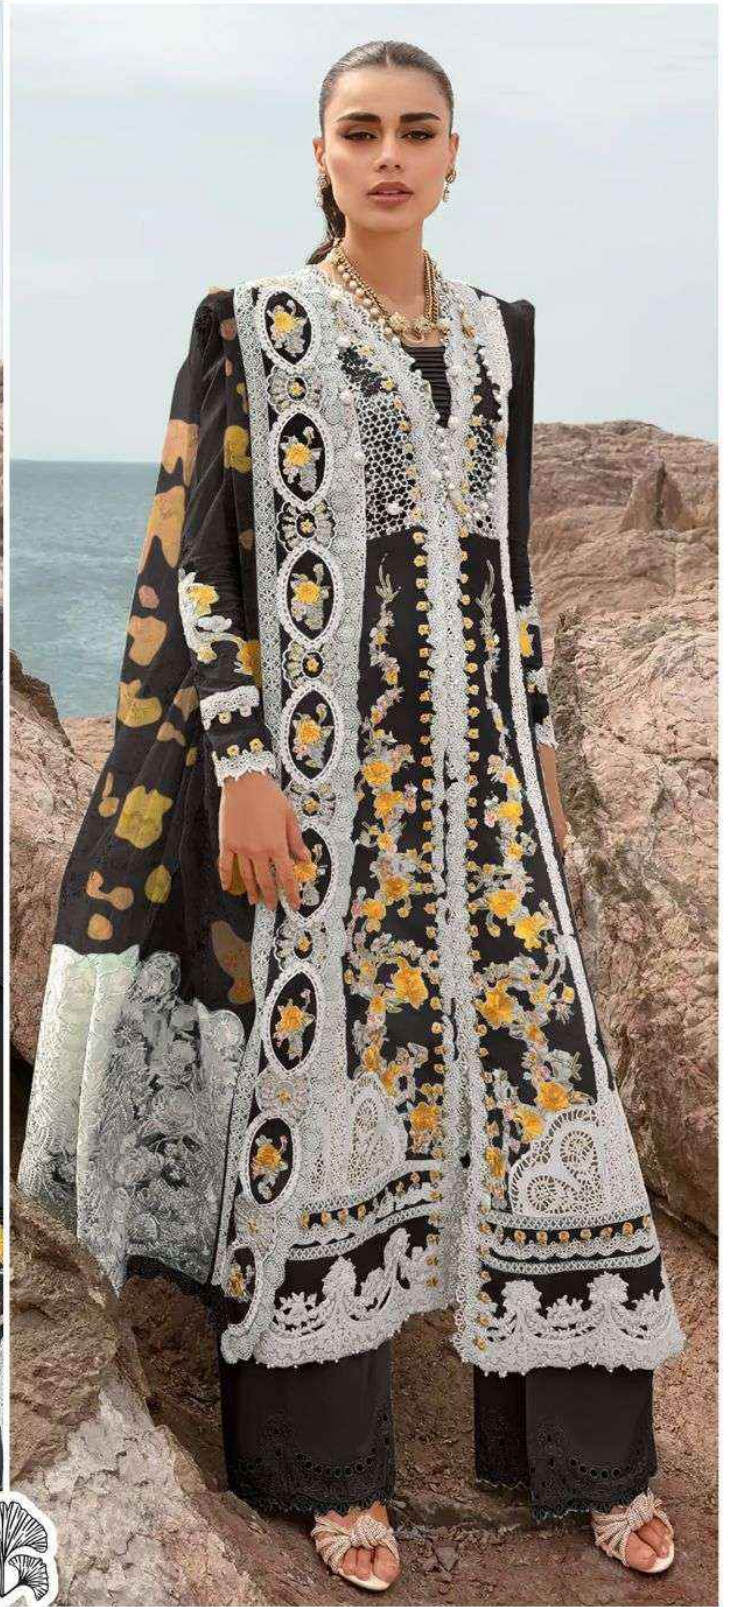

**ZAHA**

**Noori Mirha**

**Noori Mirha**

**ZAHA**

**D.No.10334-A**

**TOP** Cambric Cotton With  
Heavy Embroidery Work

**BOTTOM-INNER** Semi Lawn

**DUPATTA** Tubby Silk with  
Print

**Noori Mirha**

**ZAHA**

**D.No.10334-B**

**TOP** Cambric Cotton With  
Heavy Embroidery Work

**BOTTOM-INNER** Semi Lawn

**DUPATTA** Tubby Silk with  
Print

**Noori Mirha**  
TOP - Cambrie Cotton With  
Heavy Embroidery

R 5

**Noori Mirha**

**ZAHA**

**D.No.10334-C**

**TOP** Cambric Cotton With Heavy Embroidery Work

**BOTTOM-INNER** Semi Lawn

**DUPATTA** Tubby Silk with Print

Noori Mirha  
TOP - Cambro Cotton With  
Heavy Embroidery

Noori Mirha  
TOP Cambrie Cotton  
Heavy Embroid

**Noori Mirha**

**ZAHA**

**D.No.10334-D**

**TOP** Cambric Cotton With  
Heavy Embroidery Work

**BOTTOM-INNER** Semi Lawn

**DUPATTA** Tubby Silk with  
Print

Noori Mirha ZAF  
Cambrie Cotton With  
Ivy Embroidery Work  
BOTTOM INNER Semi-Lace