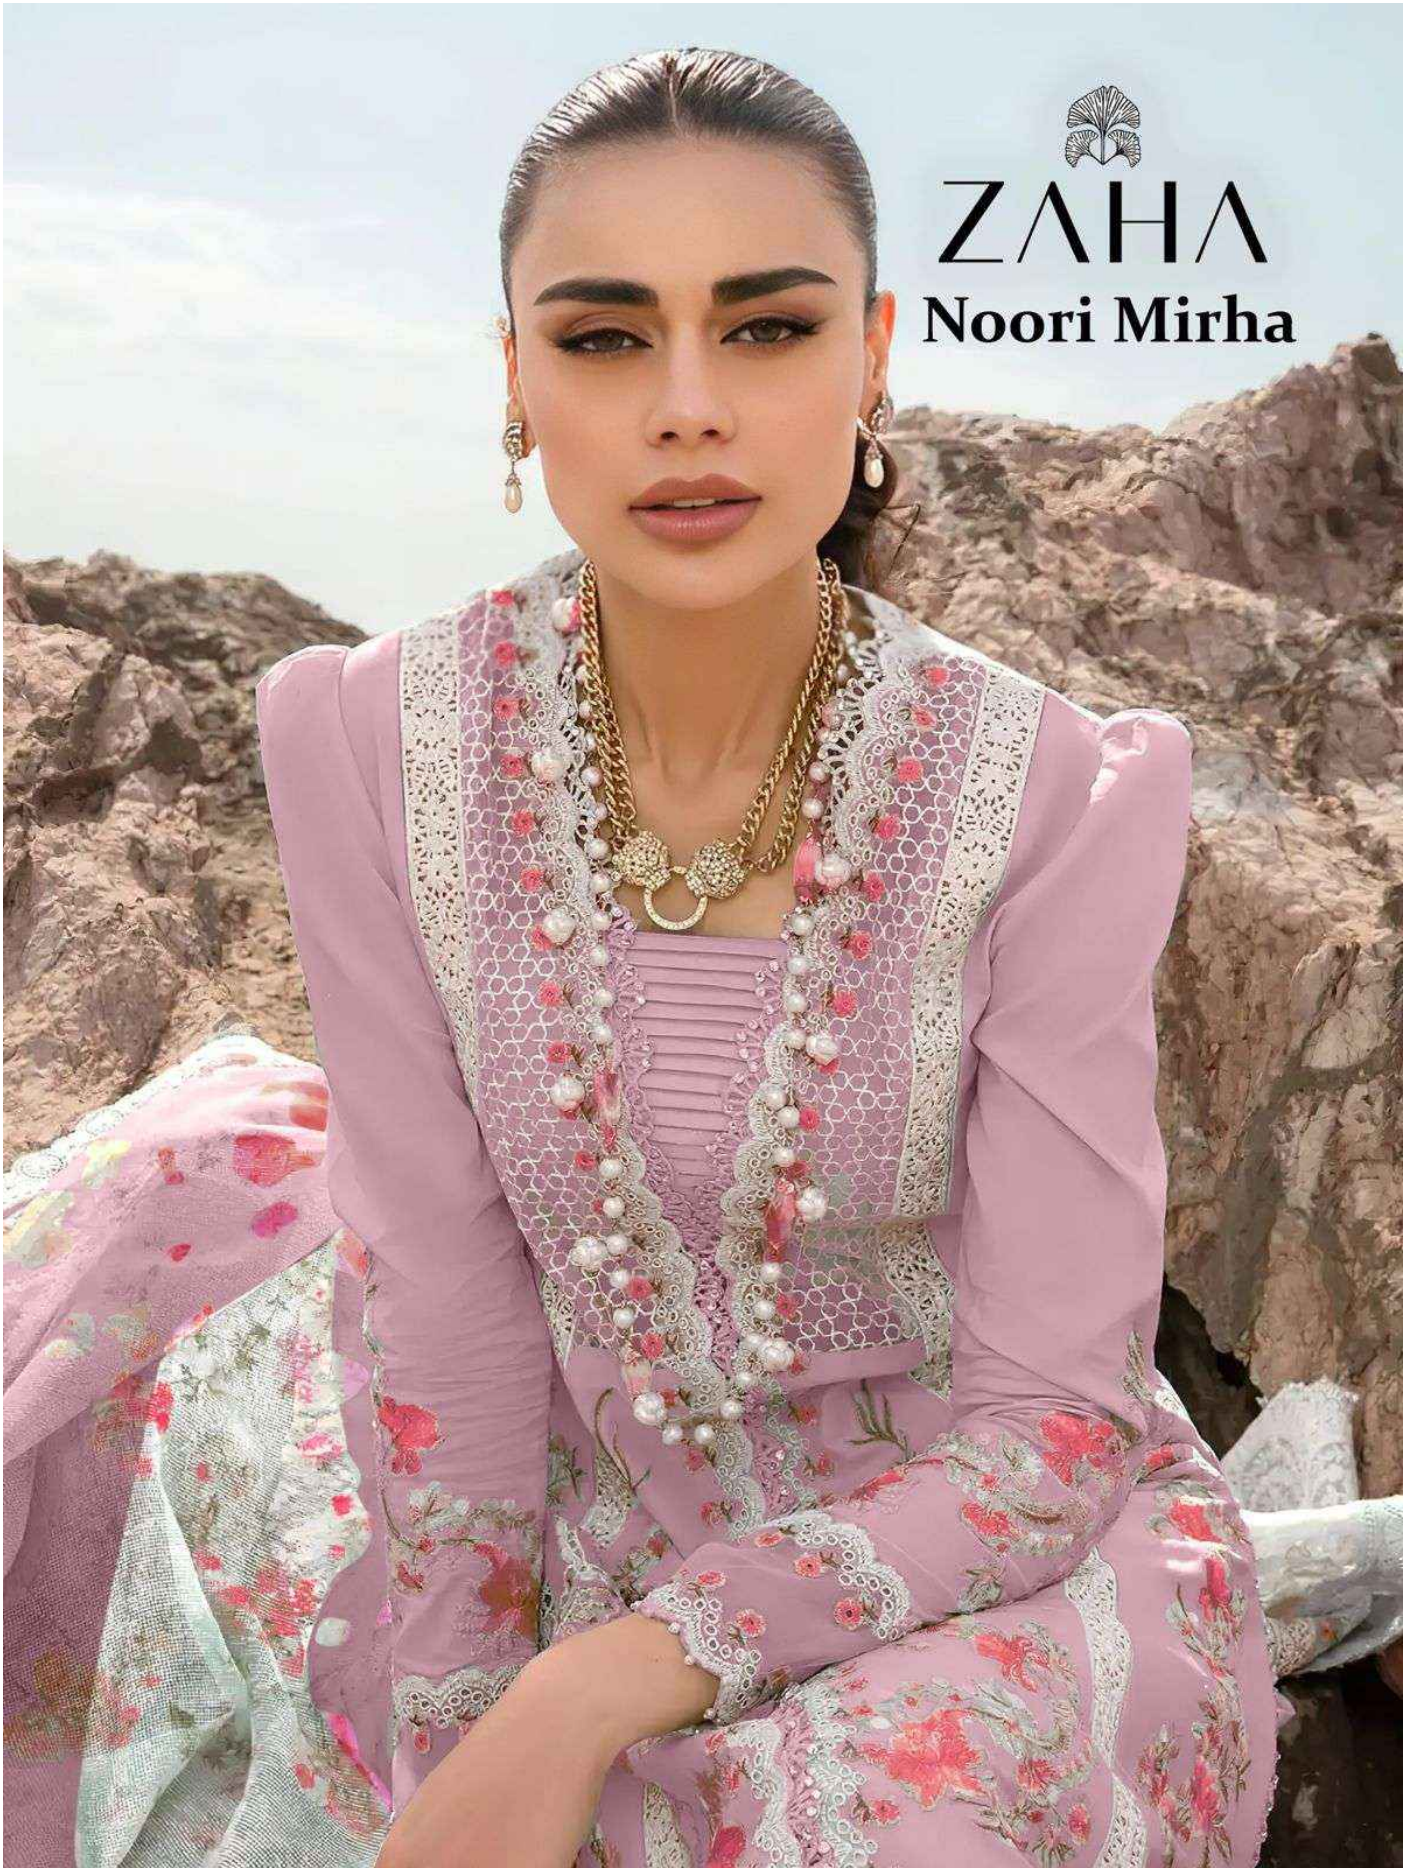

**ZAHA**

**Noori Mirha**

**Noori Mirha**

**ZAHA**

**D.No.10334-A**

**TOP** Cambric Cotton With  
Heavy Embroidery Work

**BOTTOM-INNER** Semi Lawn

**DUPATTA** Tubby Silk with  
Print

**Noori Mirha**

**ZAHA**

**D.No.10334-B**

**TOP** Cambric Cotton With  
Heavy Embroidery Work

**BOTTOM-INNER** Semi Lawn

**DUPATTA** Tubby Silk with  
Print

**Noori Mirha**  
TOP - Cambrie Cotton With  
Heavy Embroidery

R 5

**Noori Mirha**

**ZAHA**

**D.No.10334-C**

**TOP** Cambric Cotton With Heavy Embroidery Work

**BOTTOM-INNER** Semi Lawn

**DUPATTA** Tubby Silk with Print

Noori Mirha  
TOP - Cambro Cotton With  
Heavy Embroidery

Noori Mirha  
TOP Cambrie Cotton  
Heavy Embroid

**Noori Mirha**

**ZAHA**

**D.No.10334-D**

**TOP** Cambric Cotton With  
Heavy Embroidery Work

**BOTTOM-INNER** Semi Lawn

**DUPATTA** Tubby Silk with  
Print

Noori Mirha ZAF  
Cambrie Cotton With  
Ivy Embroidery Work  
BOTTOM INNER Semi-Lace