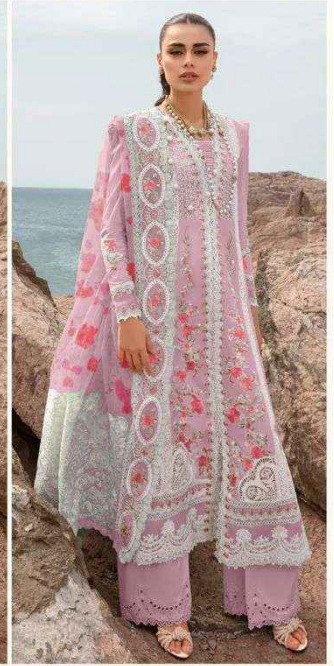

ZAHA

Noori Mirha

TOP Cambric Cotton With
Heavy Embroidery Work

BOTTOM-INNER
Semi Lawn

DUPATTA Tubby Silk with
Print

10334-D