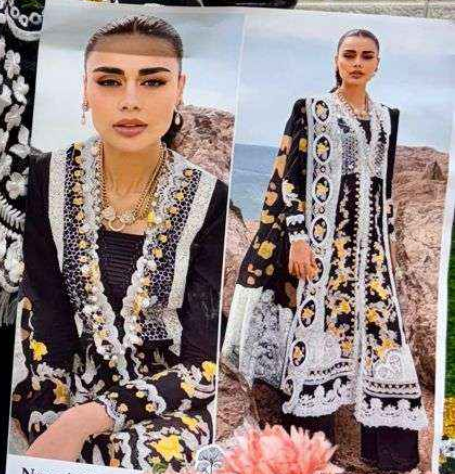

ZAHA

Noori Mirha

Noori Mirha

ZAHA

D.No.10334-A

TOP Cambric Cotton With
Heavy Embroidery Work

BOTTOM-INNER Semi Lawn

DUPATTA Tubby Silk with
Print

Noori Mirha

ZAHA

D.No.10334-B

TOP Cambric Cotton With
Heavy Embroidery Work

BOTTOM-INNER Semi Lawn

DUPATTA Tubby Silk with
Print

Noori Mirha

Cambridge

Noori Mirha

TOP Cambrie Cotton With Heavy Embroidery

R 5

Noori Mirha

ZAHA

D.No.10334-C

TOP Cambric Cotton With Heavy Embroidery Work

BOTTOM-INNER Semi Lawn

DUPATTA Tubby Silk with Print

Noori Mirha
TOP - Cambro Cotton With
Heavy Embroidery

Noori Mirha
TOP Cambrie Cotton
Heavy Embroid.

Noori Mirha

ZAHA

D.No.10334-D

TOP Cambric Cotton With
Heavy Embroidery Work

BOTTOM-INNER Semi Lawn