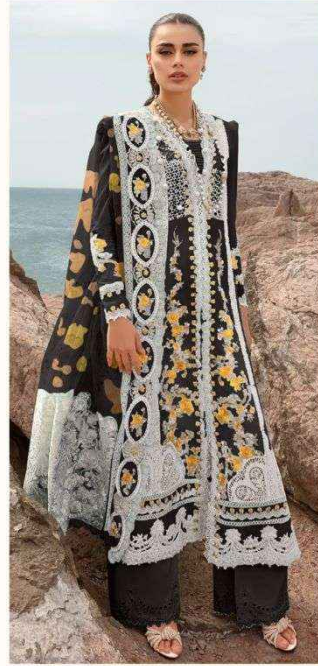

ZAHA

Noori Mirha

Noori Mirha

ZAHA

D.No.10334-A

TOP Cambric Cotton With
Heavy Embroidery Work

BOTTOM-INNER Semi Lawn

DUPATTA Tubby Silk with
Print

Noori Mirha

ZAHA

D.No.10334-B

TOP Cambric Cotton With
Heavy Embroidery Work

BOTTOM-INNER Semi Lawn

DUPATTA Tubby Silk with
Print

Noori Mirha

Cambridge

Noori Mirha

TOP Cambrie Cotton With Heavy Embroidery

R 5

Noori Mirha

ZAHA

D.No.10334-C

TOP Cambric Cotton With Heavy Embroidery Work

BOTTOM-INNER Semi Lawn

BOTTOM-INNER
Semi Lawn

DUPATTA Tubby Silk with
Print

10334-A

10334-B

10334-C

10334-D

ZAHA

Noori Mirha