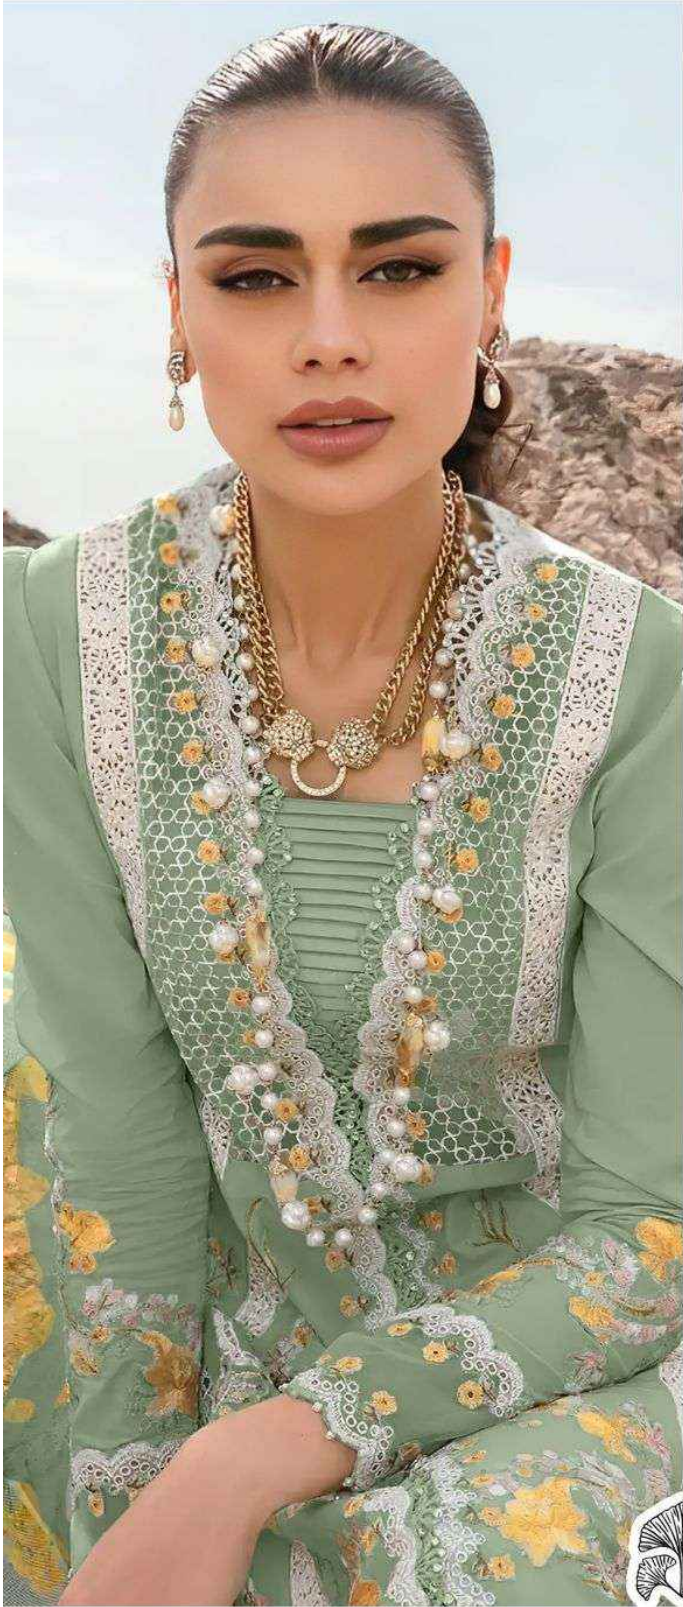

**ZAHA**

**Noori Mirha**

**Noori Mirha**

**ZAHA**

**D.No.10334-A**

**TOP** Cambric Cotton With  
Heavy Embroidery Work

**BOTTOM-INNER** Semi Lawn

**DUPATTA** Tubby Silk with  
Print

**Noori Mirha**

**ZAHA**

**D.No.10334-B**

**TOP** Cambric Cotton With  
Heavy Embroidery Work

**BOTTOM-INNER** Semi Lawn

**DUPATTA** Tubby Silk with  
Print

**Noori Mirha**  
TOP - Cambrie Cotton With  
Heavy Embroidery

R 5

**Noori Mirha**

**ZAHA**

**D.No.10334-C**

**TOP** Cambric Cotton With Heavy Embroidery Work

**BOTTOM-INNER** Semi Lawn

**DUPATTA** Tubby Silk with Print

Noori Mirha  
TOP - Cambro Cotton With  
Heavy Embroidery

Noori Mirha  
TOP Cambrie Cotton  
Heavy Embroid

**Noori Mirha**

**ZAHA**

**D.No.10334-D**

**TOP** Cambric Cotton With  
Heavy Embroidery Work

**BOTTOM-INNER** Semi Lawn

**DUPATTA** Tubby Silk with  
Print

Noori Mirha ZAF  
Cambrie Cotton With  
Ivy Embroidery Work  
BOTTOM INNER Semi-Lace