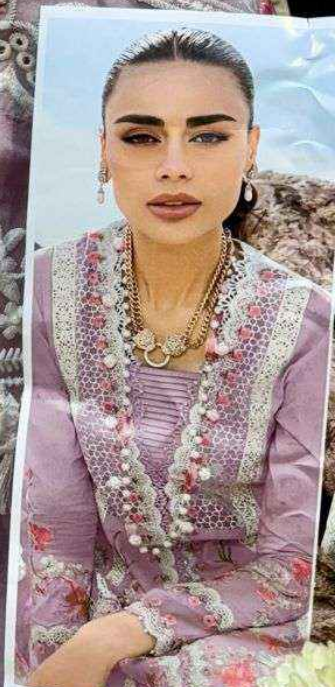

Noori Mirha
TOP - Cambrie Cotton With Heavy Embroidery Visc
BOTTOM-INNEHES