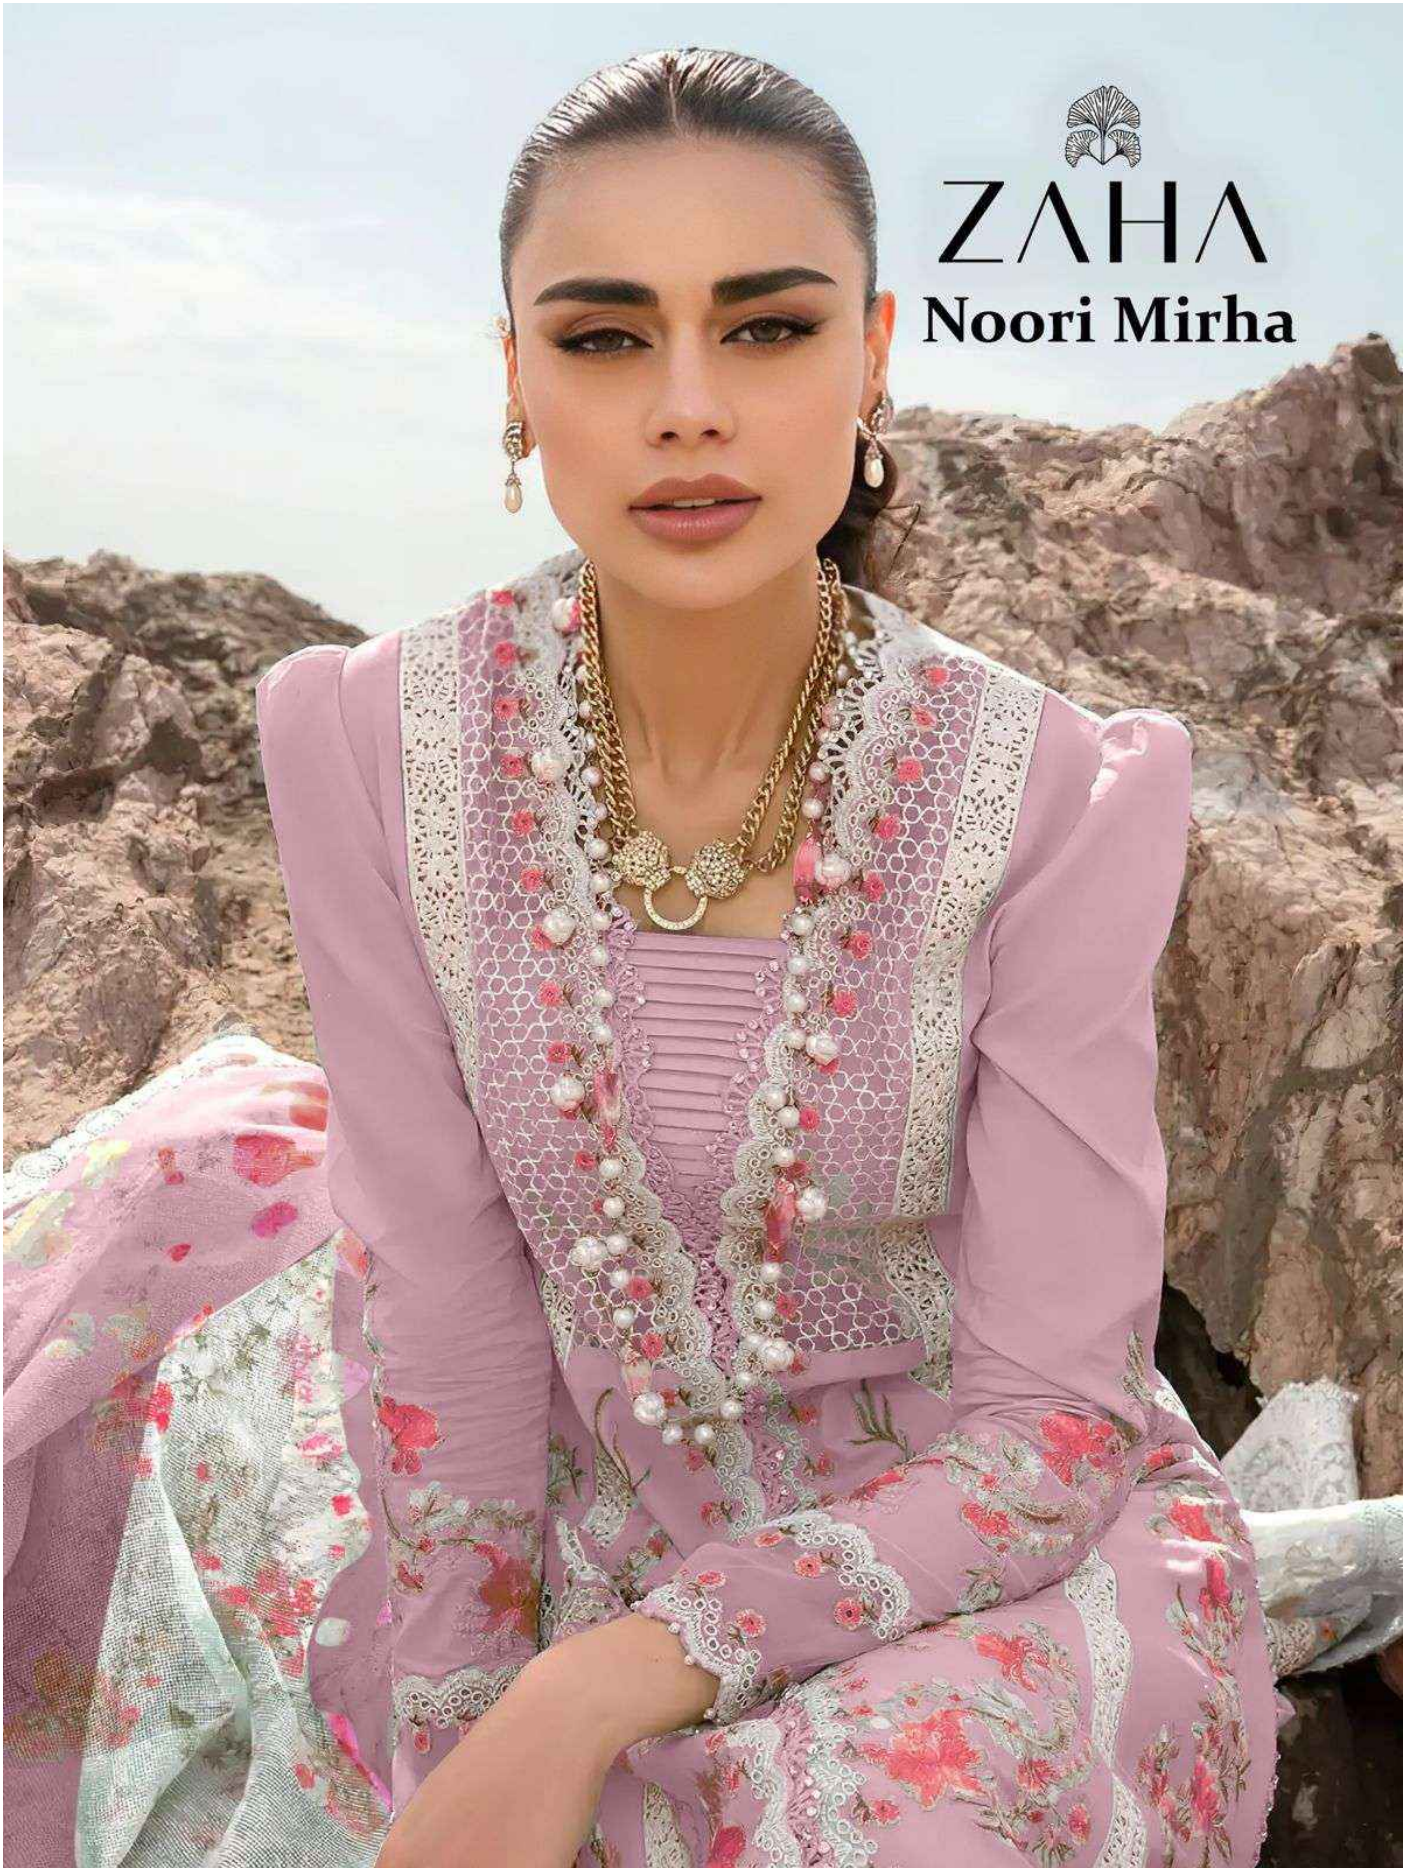

ZAHA

Noori Mirha

Noori Mirha

ZAHA

D.No.10334-A

TOP Cambric Cotton With
Heavy Embroidery Work

BOTTOM-INNER Semi Lawn

DUPATTA Tubby Silk with
Print

Noori Mirha

ZAHA

D.No.10334-B

TOP Cambric Cotton With
Heavy Embroidery Work

BOTTOM-INNER Semi Lawn

DUPATTA Tubby Silk with
Print

Noori Mirha

Cambridge

Noori Mirha

TOP Cambrie Cotton With Heavy Embroidery

R 5

Noori Mirha

ZAHA

D.No.10334-C

TOP Cambric Cotton With Heavy Embroidery Work

BOTTOM-INNER Semi Lawn

DUPATTA Tubby Silk with Print

Noori Mirha
TOP - Cambro Cotton With
Heavy Embroidery

Noori Mirha
TOP Cambrie Cotton
Heavy Embroid.

Noori Mirha

ZAHA

D.No.10334-D

TOP Cambric Cotton With
Heavy Embroidery Work

BOTTOM-INNER Semi Lawn