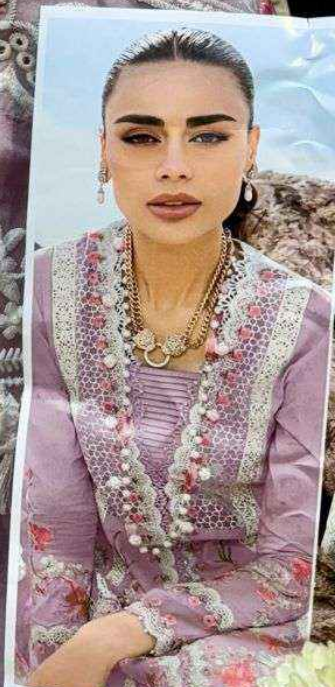

**ZAHA**

**Noori Mirha**

**Noori Mirha**

**ZAHA**

**D.No.10334-A**

**TOP** Cambric Cotton With  
Heavy Embroidery Work

**BOTTOM-INNER** Semi Lawn

**DUPATTA** Tubby Silk with  
Print

**Noori Mirha**

**ZAHA**

**D.No.10334-B**

**TOP** Cambric Cotton With  
Heavy Embroidery Work

**BOTTOM-INNER** Semi Lawn

**DUPATTA** Tubby Silk with  
Print

**Noori Mirha**  
TOP - Cambrie Cotton With  
Heavy Embroidery

R 5

**Noori Mirha**

**ZAHA**

**D.No.10334-C**

**TOP** Cambric Cotton With Heavy Embroidery Work

**BOTTOM-INNER** Semi Lawn

**DUPATTA** Tubby Silk with Print

Noori Mirha  
TOP - Cambro Cotton With  
Heavy Embroidery

Noori Mirha  
TOP Cambrie Cotton  
Heavy Embroid

**Noori Mirha**

**ZAHA**

**D.No.10334-D**

**TOP** Cambric Cotton With  
Heavy Embroidery Work

**BOTTOM-INNER** Semi Lawn

**DUPATTA** Tubby Silk with  
Print

Noori Mirha ZAF  
Cambrie Cotton With  
Ivy Embroidery Work  
BOTTOM INNER Semi-Lace