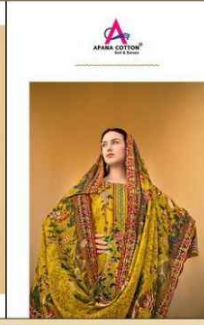

APANA COTTON[®]
Suit & Sarees

Razia Sultan[®] ★ ★ ★ ★
Vol-44 ★ ★ ★ ★

APANA COTTON[®]
Suit & Sarees

Razia Sultan[®] ★ ★ ★ ★
Vol-44 ★ ★ ★ ★

APANA COTTON[®]
Suit & Sarees

44002

44003

APANA COTTON®
Suit & Sarees

44006

APANA COTTON[®]
Suit & Sarees

44007

44008

APANA COTTON®
Suit & Sarees

APANA COTTON®
Suit & Sarees
Razia Sultan ★
Vol-44 ★★ ★★