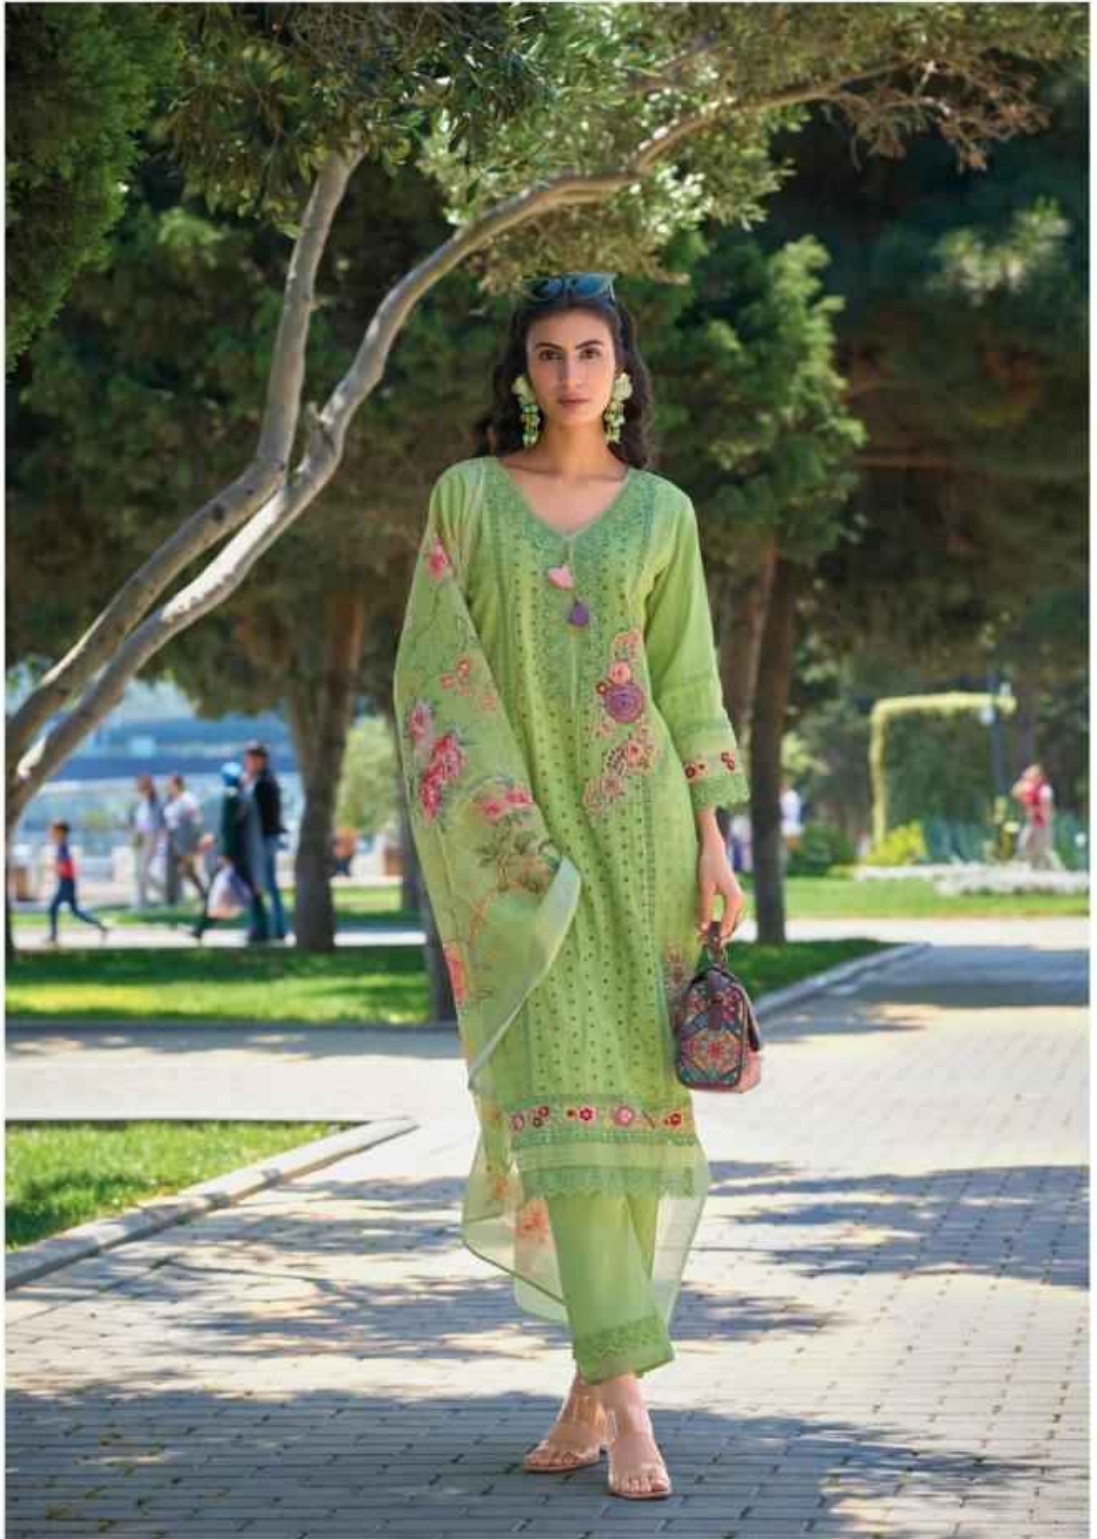

SCULPTED FROM DIVINITY

These dresses make you look simply divine, so that the world, respects, reveres and worships you in all your glory. Become the idol the world bows down to!