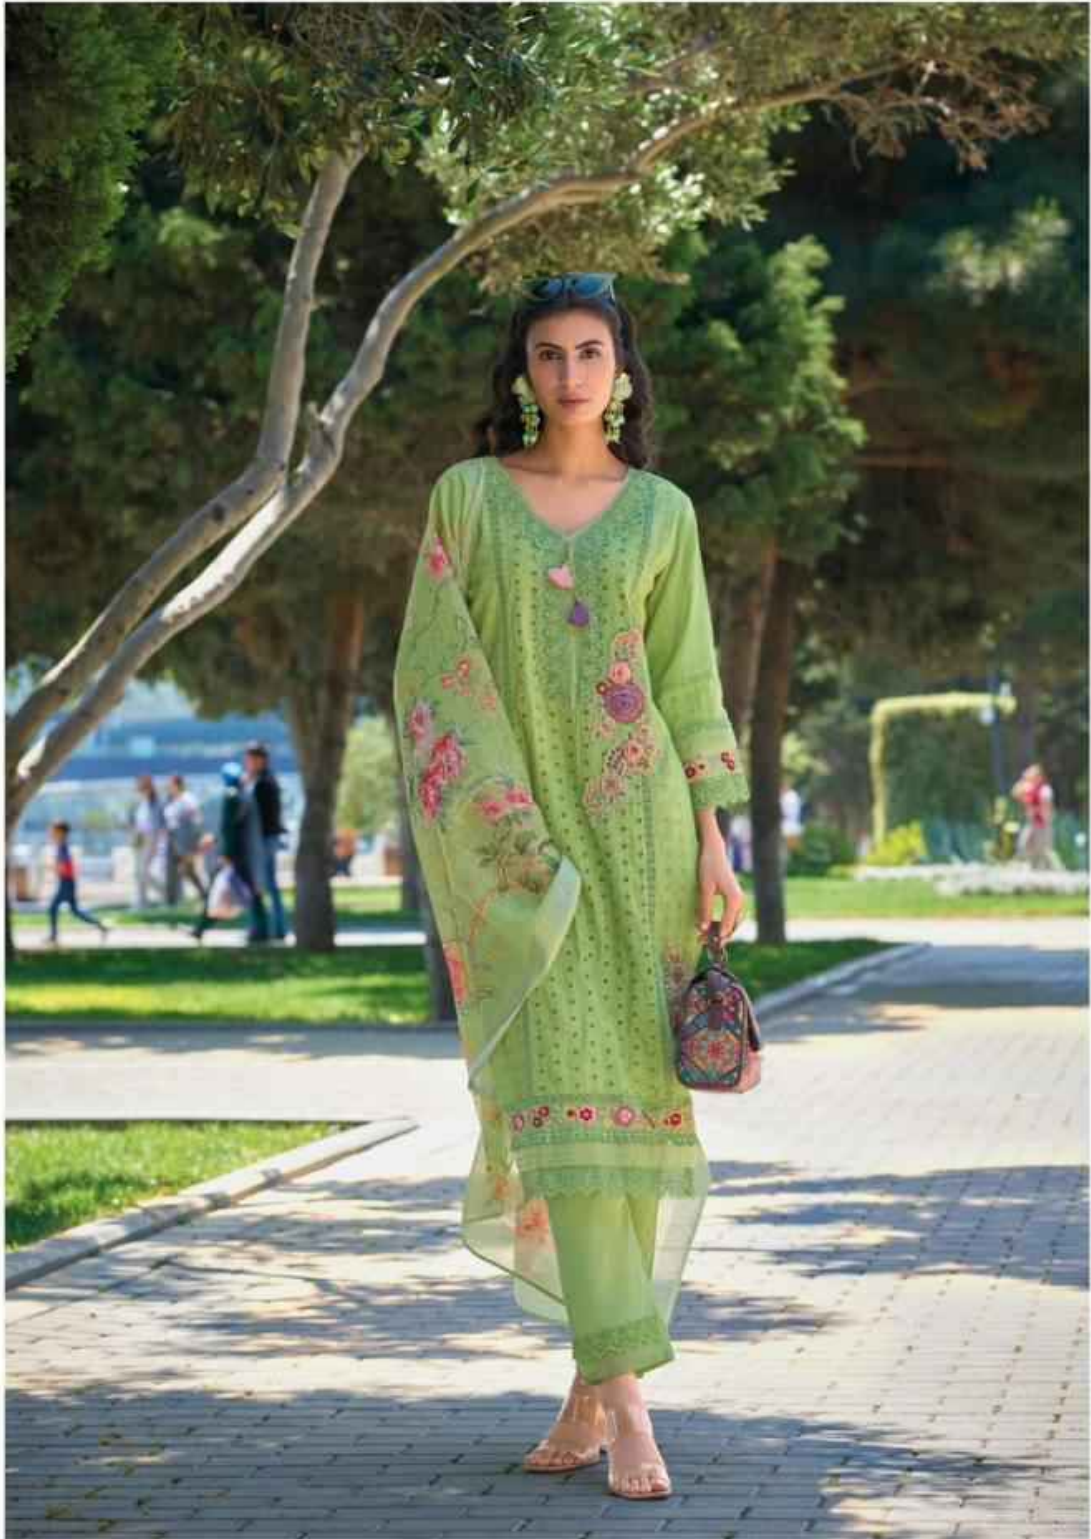

SCULPTED FROM DIVINITY

These dresses make you look simply divine, so that the world, respects, reveres and worships you in all your glory. Become the idol the world bows down to!