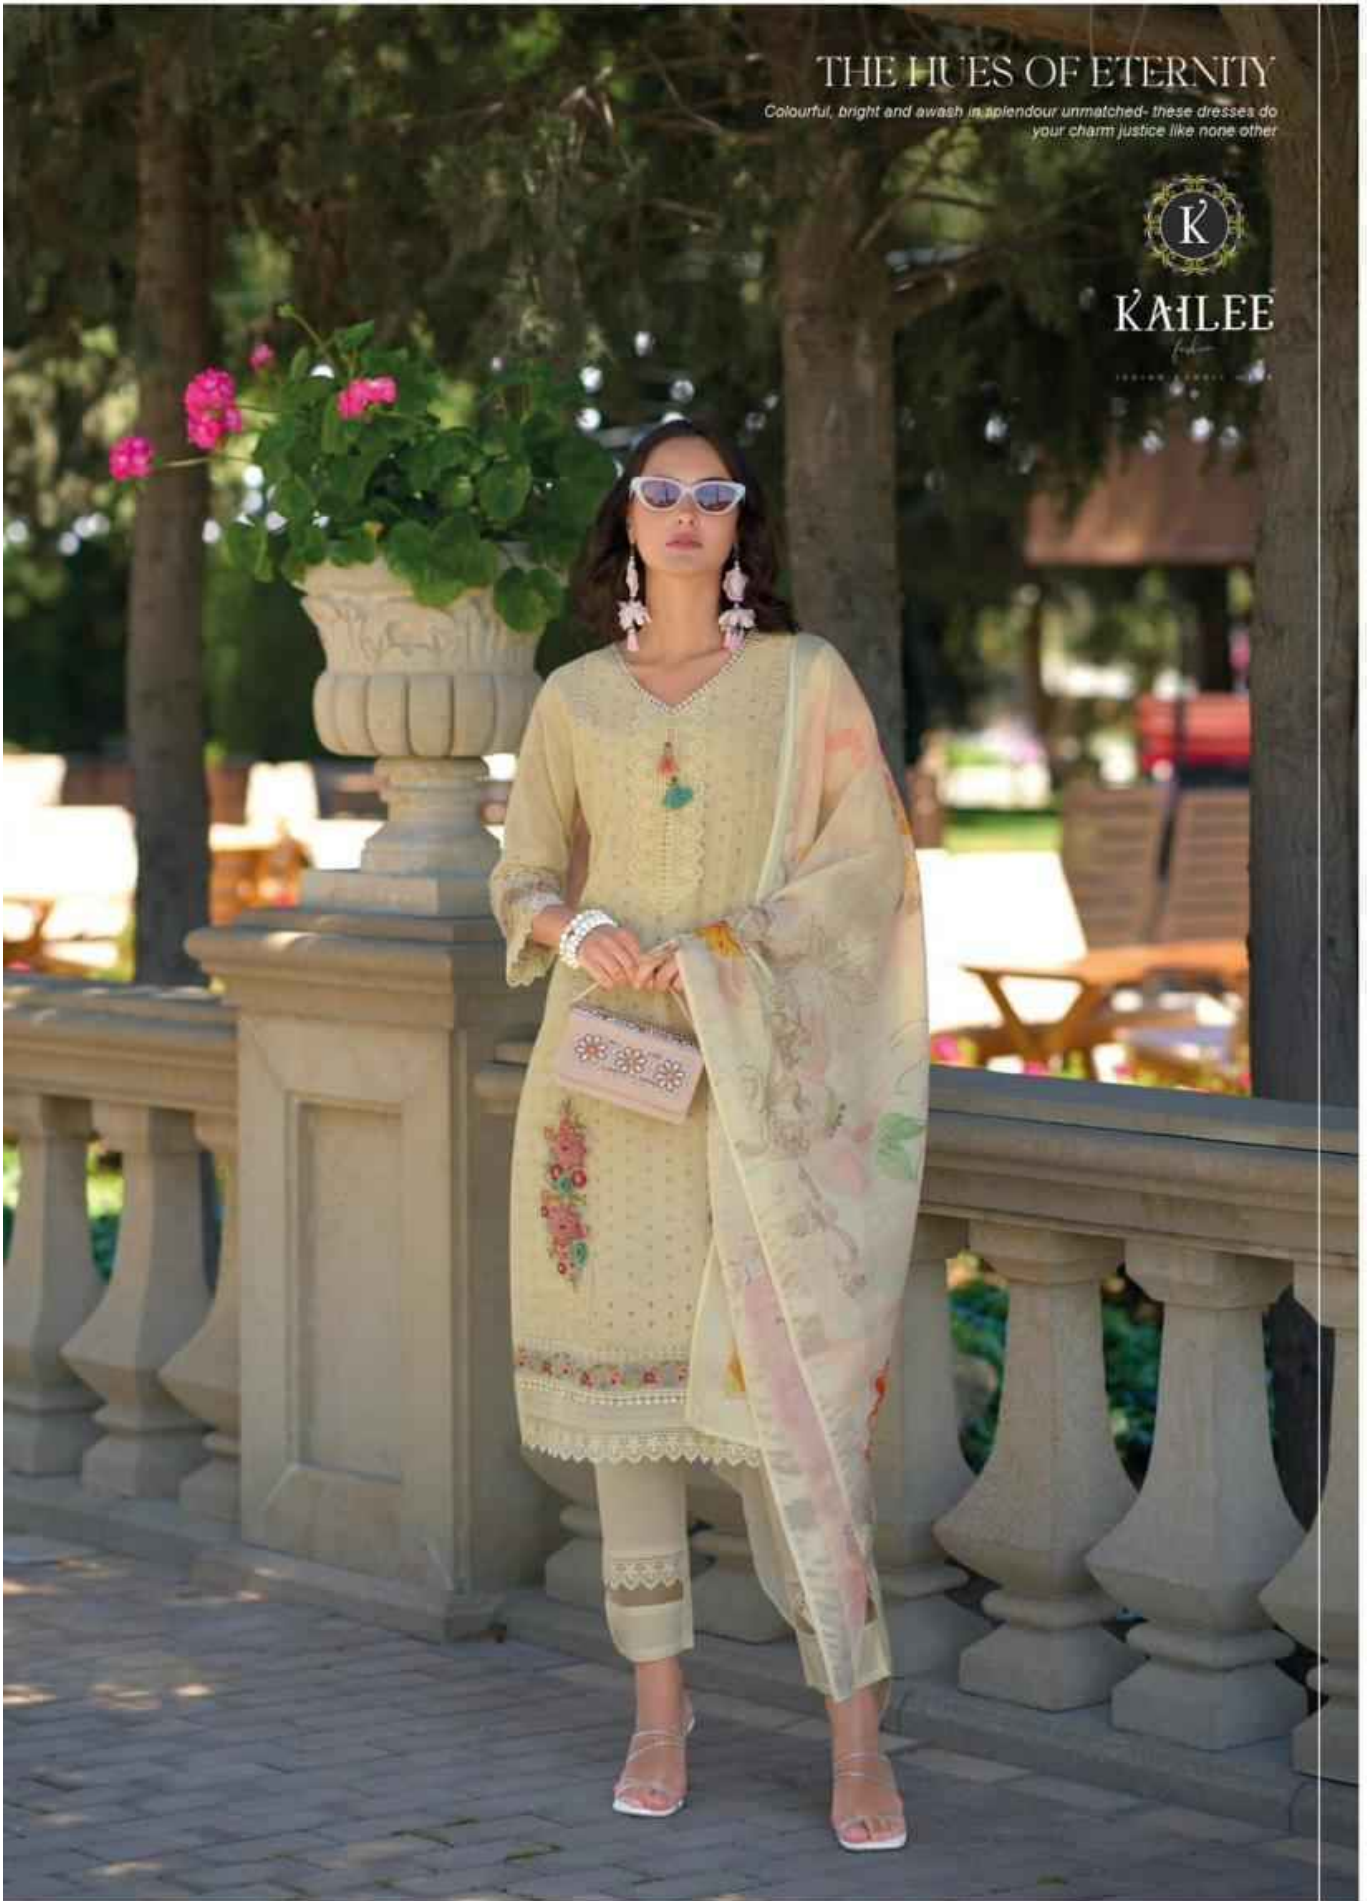

THE HUES OF ETERNITY

Colourful, bright and awash in splendour unmatched- these dresses do your charm justice like none other

KAILEE

DESIGNER