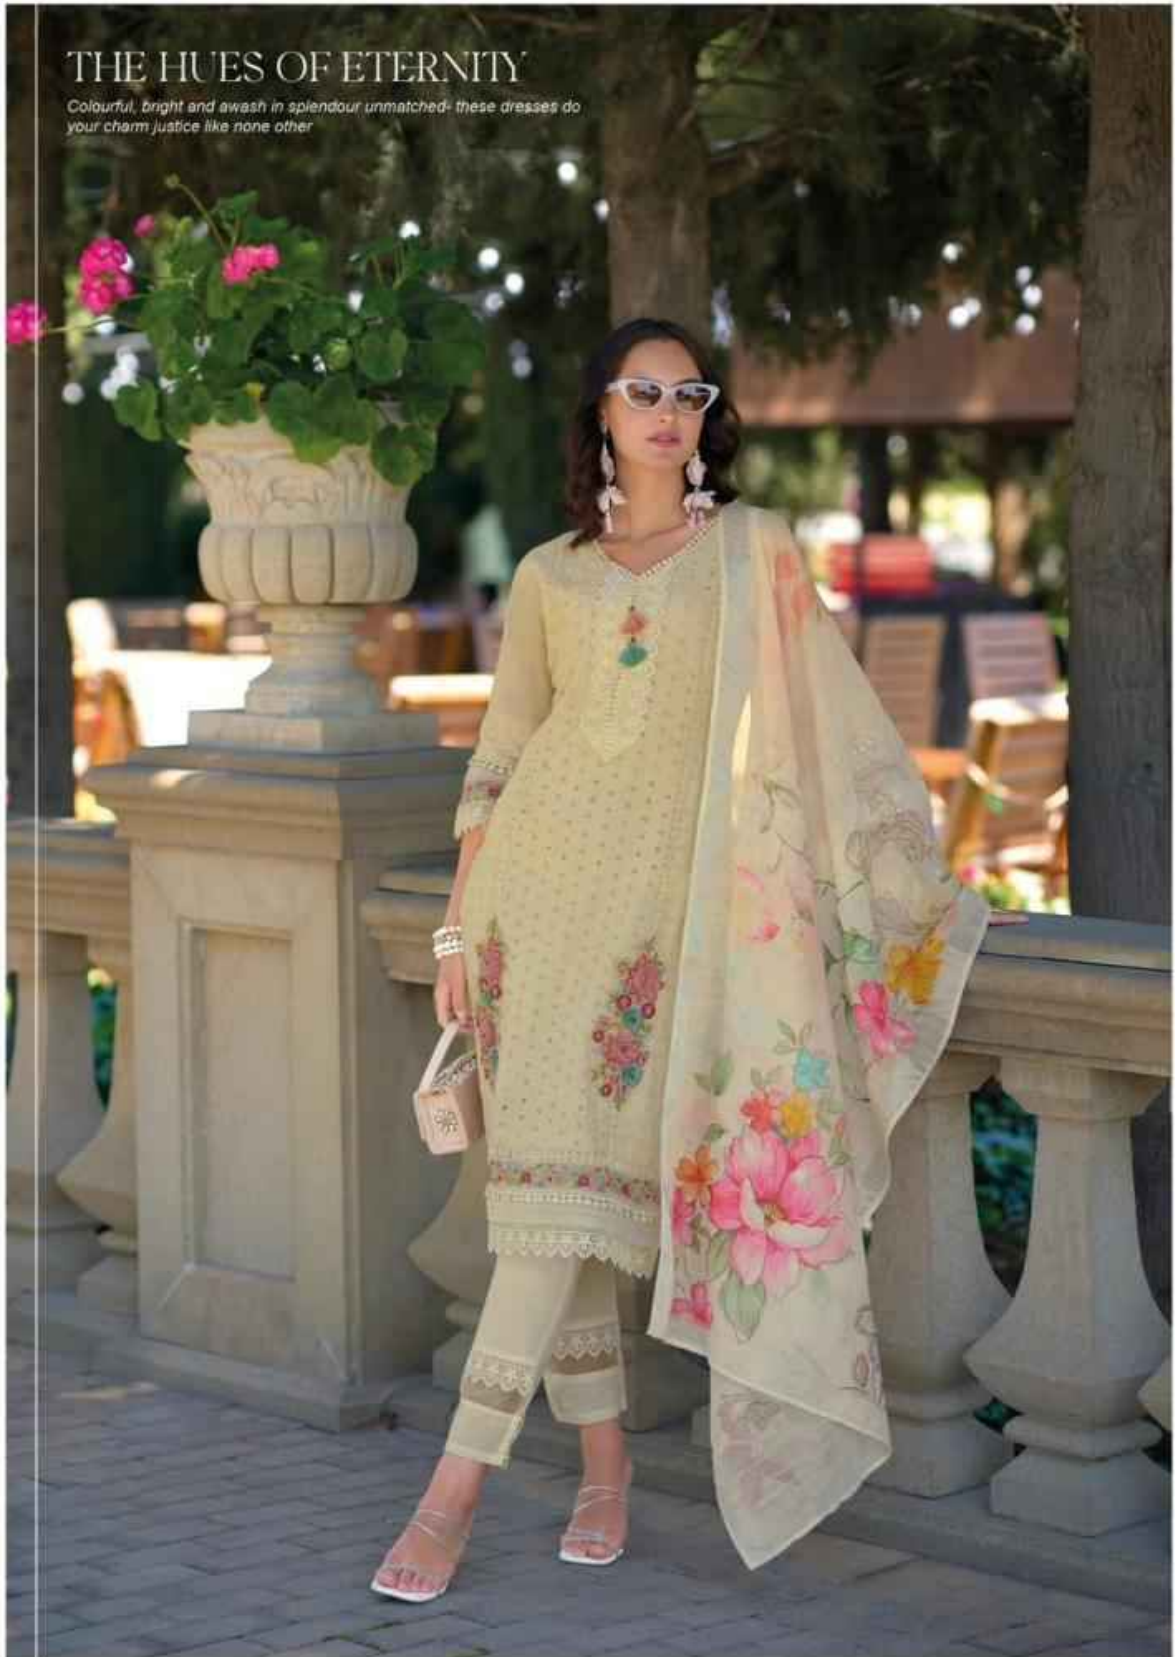

KAILEE
Fashion
INDIAN LEATHER WEAR

She's
got the
LOOK

THE HUES OF ETERNITY

Colourful, bright and awash in splendour unmatched- these dresses do your charm justice like none other

42671

KAILEE

THE HUES OF ETERNITY