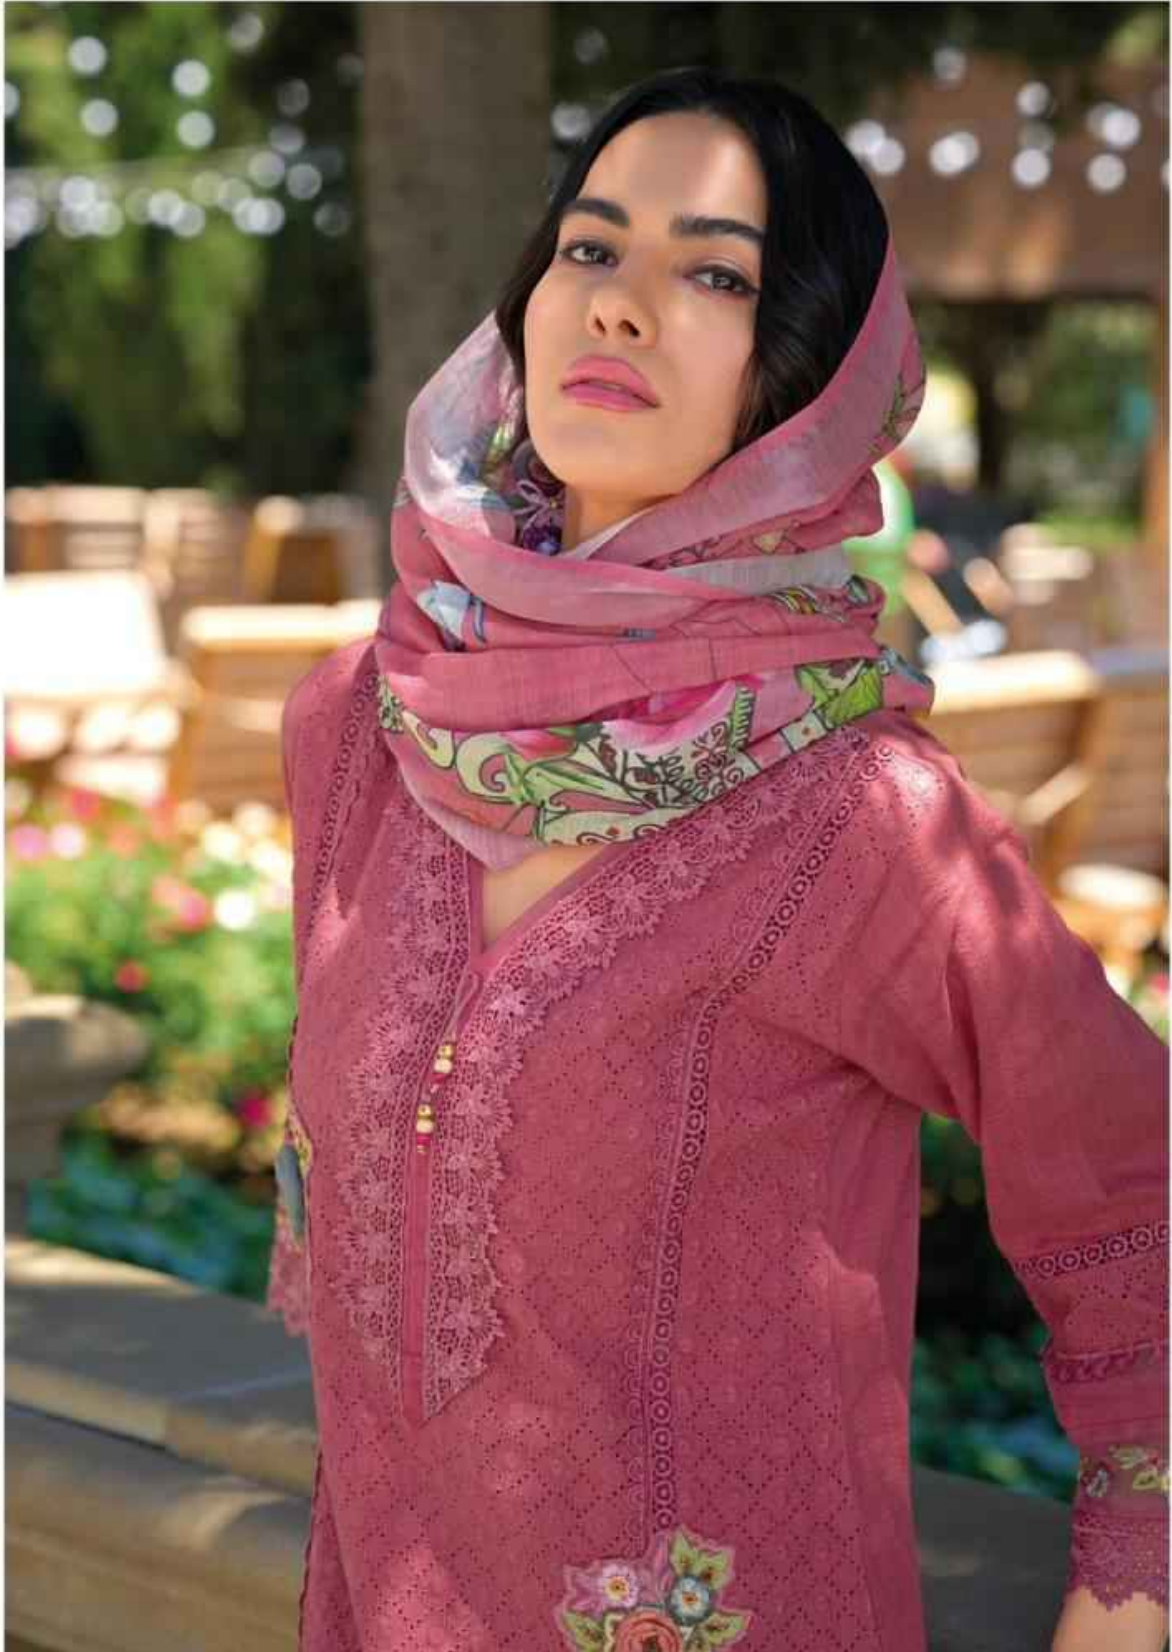

SCULPTED FROM DIVINITY

These dresses make you look simply divine, so that the world, respects, reveres and worships you in all your glory. Become the idol the world bows down to!