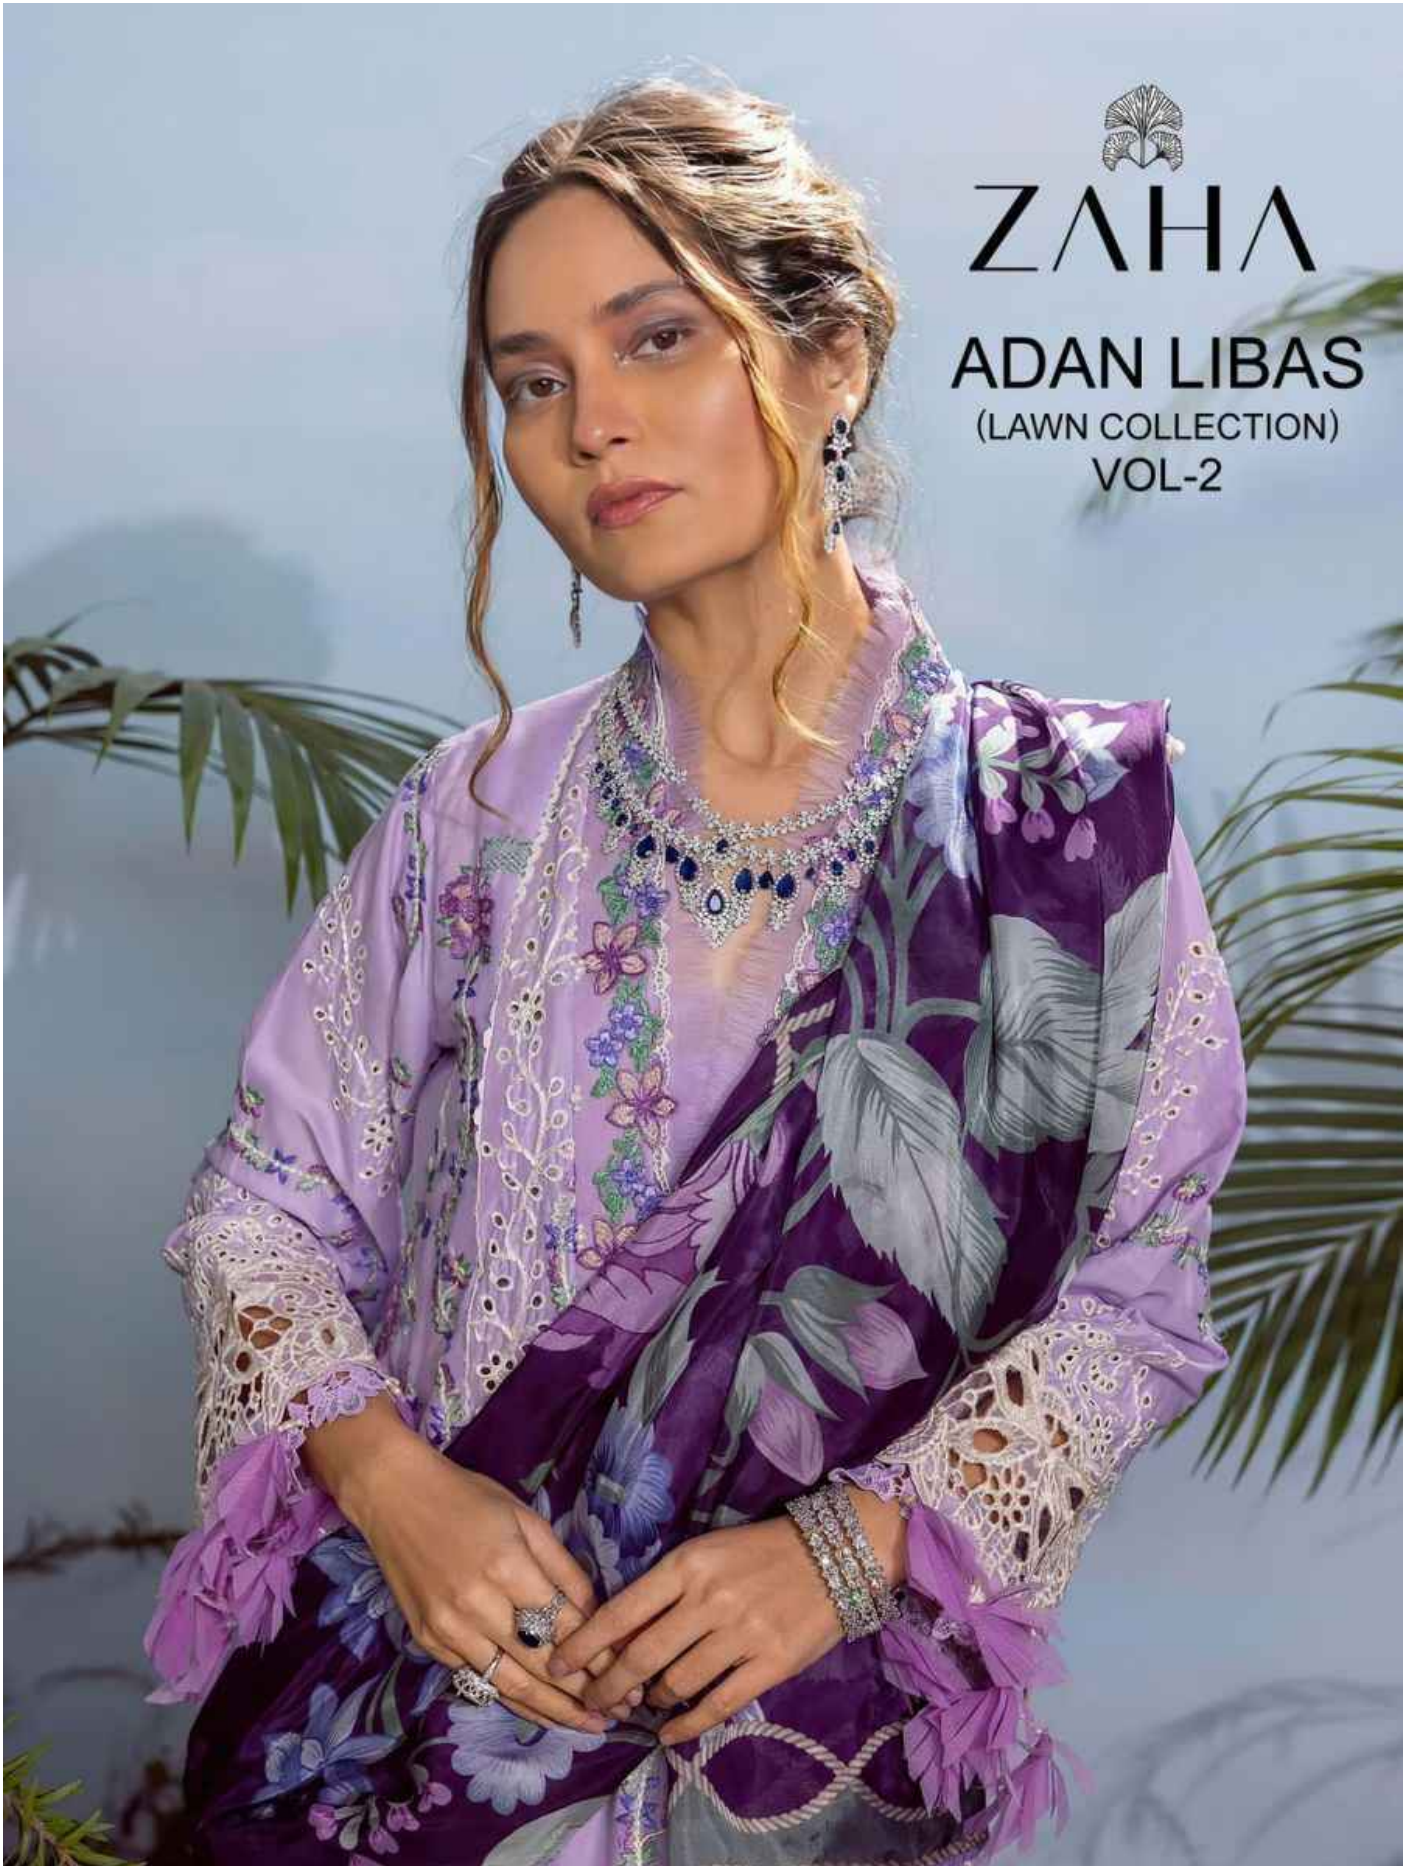

ZAHA

ADAN LIBAS

(LAWN COLLECTION)

VOL-2

ZAHA

ADAN LIBAS
(LAWN COLLECTION)
VOL-2

ADAN LIBAS
(LAWN COLLECTION)
VOL-2

ZAHA

D.No.10311

TOP Cambric Cotton With
Heavy Embroidery Work

BOTTOM-INNER Semi Lawn

DUPATTA Tobby Silk with
Print

ADAN LIBAS
(LAWN COLLECTION)
VOL-2

ZAHA

D.No.10312

TOP Cambric Cotton With
Heavy Embroidery Work

BOTTOM-INNER Semi Lawn

DUPATTA Tubby Silk with
Print

ADAN LIBAS
(LAWN COLLECTION)
VOL-2

ZAHA

D.No.10313

TOP Cambric Cotton With
Heavy Embroidery Work

BOTTOM-INNER Semi Lawn

DUPATTA Tubby Silk with
Print

ADAN LIBAS
(LAWN COLLECTION)
VOL-2

ZAHA

TOP Cambric Cotton With
Heavy Embroidery Work

BOTTOM-INNER Semi Lawn

DUPATTA Tubby Silk with Print

10311

10312

10313