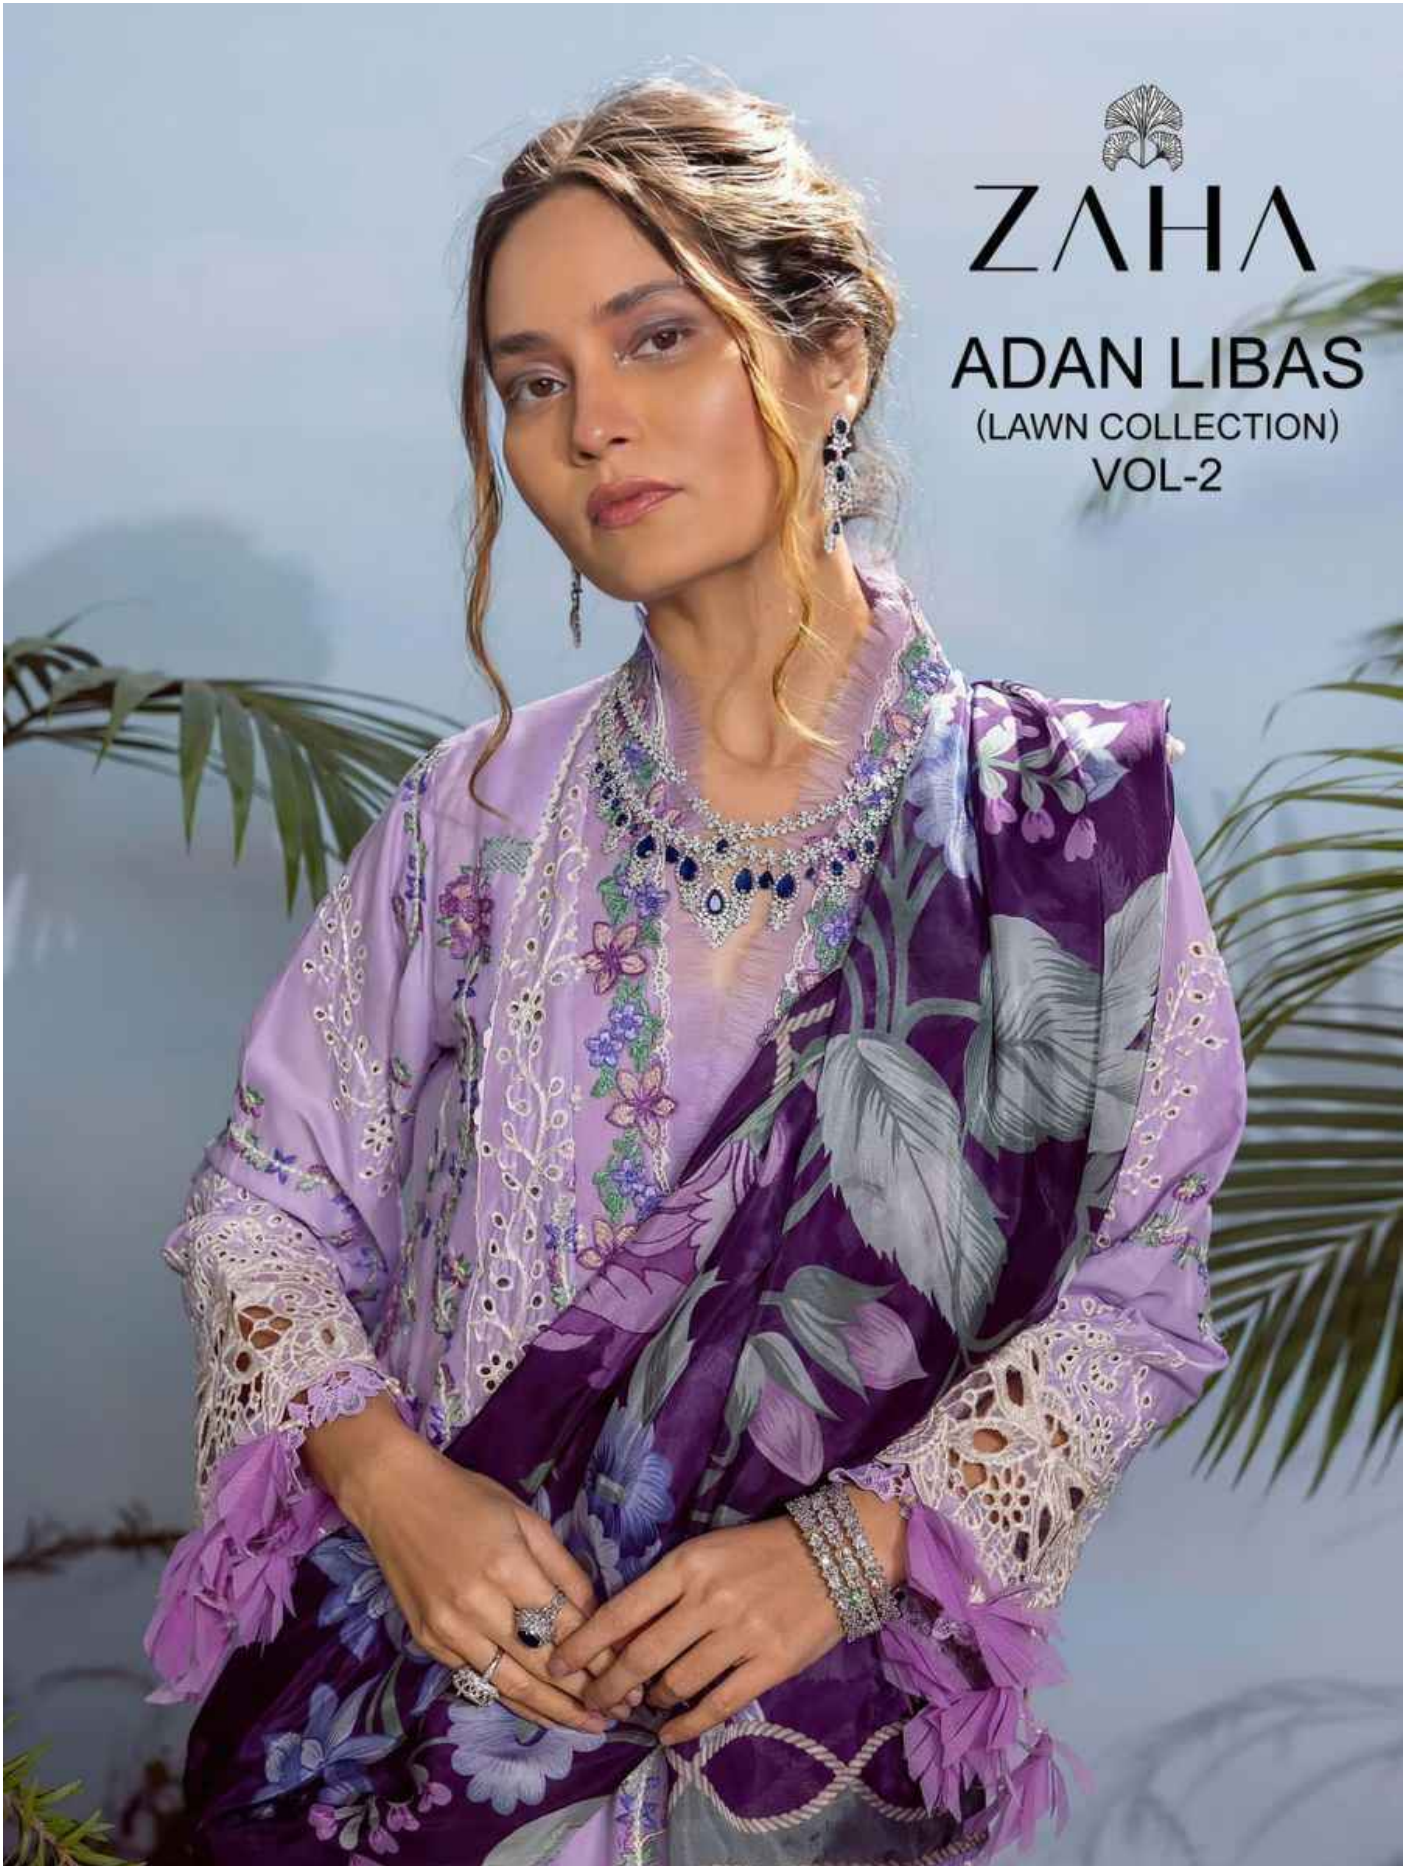

ZAHA

ADAN LIBAS  
(LAWN COLLECTION)  
VOL-2

ZAHA

ADAN LIBAS  
(LAWN COLLECTION)  
VOL-2

**ADAN LIBAS**  
(LAWN COLLECTION)  
VOL-2

**ZAHA**

D.No.10311

**TOP** Cambric Cotton With  
Heavy Embroidery Work

**BOTTOM-INNER** Semi Lawn

**DUPATTA** Tubby Silk with  
Print

**ADAN LIBAS**  
(LAWN COLLECTION)  
VOL-2

**ZAHA**

D.No.10312

**TOP** Cambric Cotton With  
Heavy Embroidery Work

**BOTTOM-INNER** Semi Lawn

**DUPATTA** Tubby Silk with  
Print

**ADAN LIBAS**  
(LAWN COLLECTION)  
VOL-2

**ZAHA**

D.No.10313

**TOP** Cambric Cotton With  
Heavy Embroidery Work

**BOTTOM-INNER** Semi Lawn

**DUPATTA** Tubby Silk with  
Print

ADAN LIBAS  
(LAWN COLLECTION)  
VOL-2

  
ZAHA

**TOP** Cambric Cotton With  
Heavy Embroidery Work

**BOTTOM-INNER** Semi Lawn

**DUPATTA** Tubby Silk with Print

10311

10312

10313