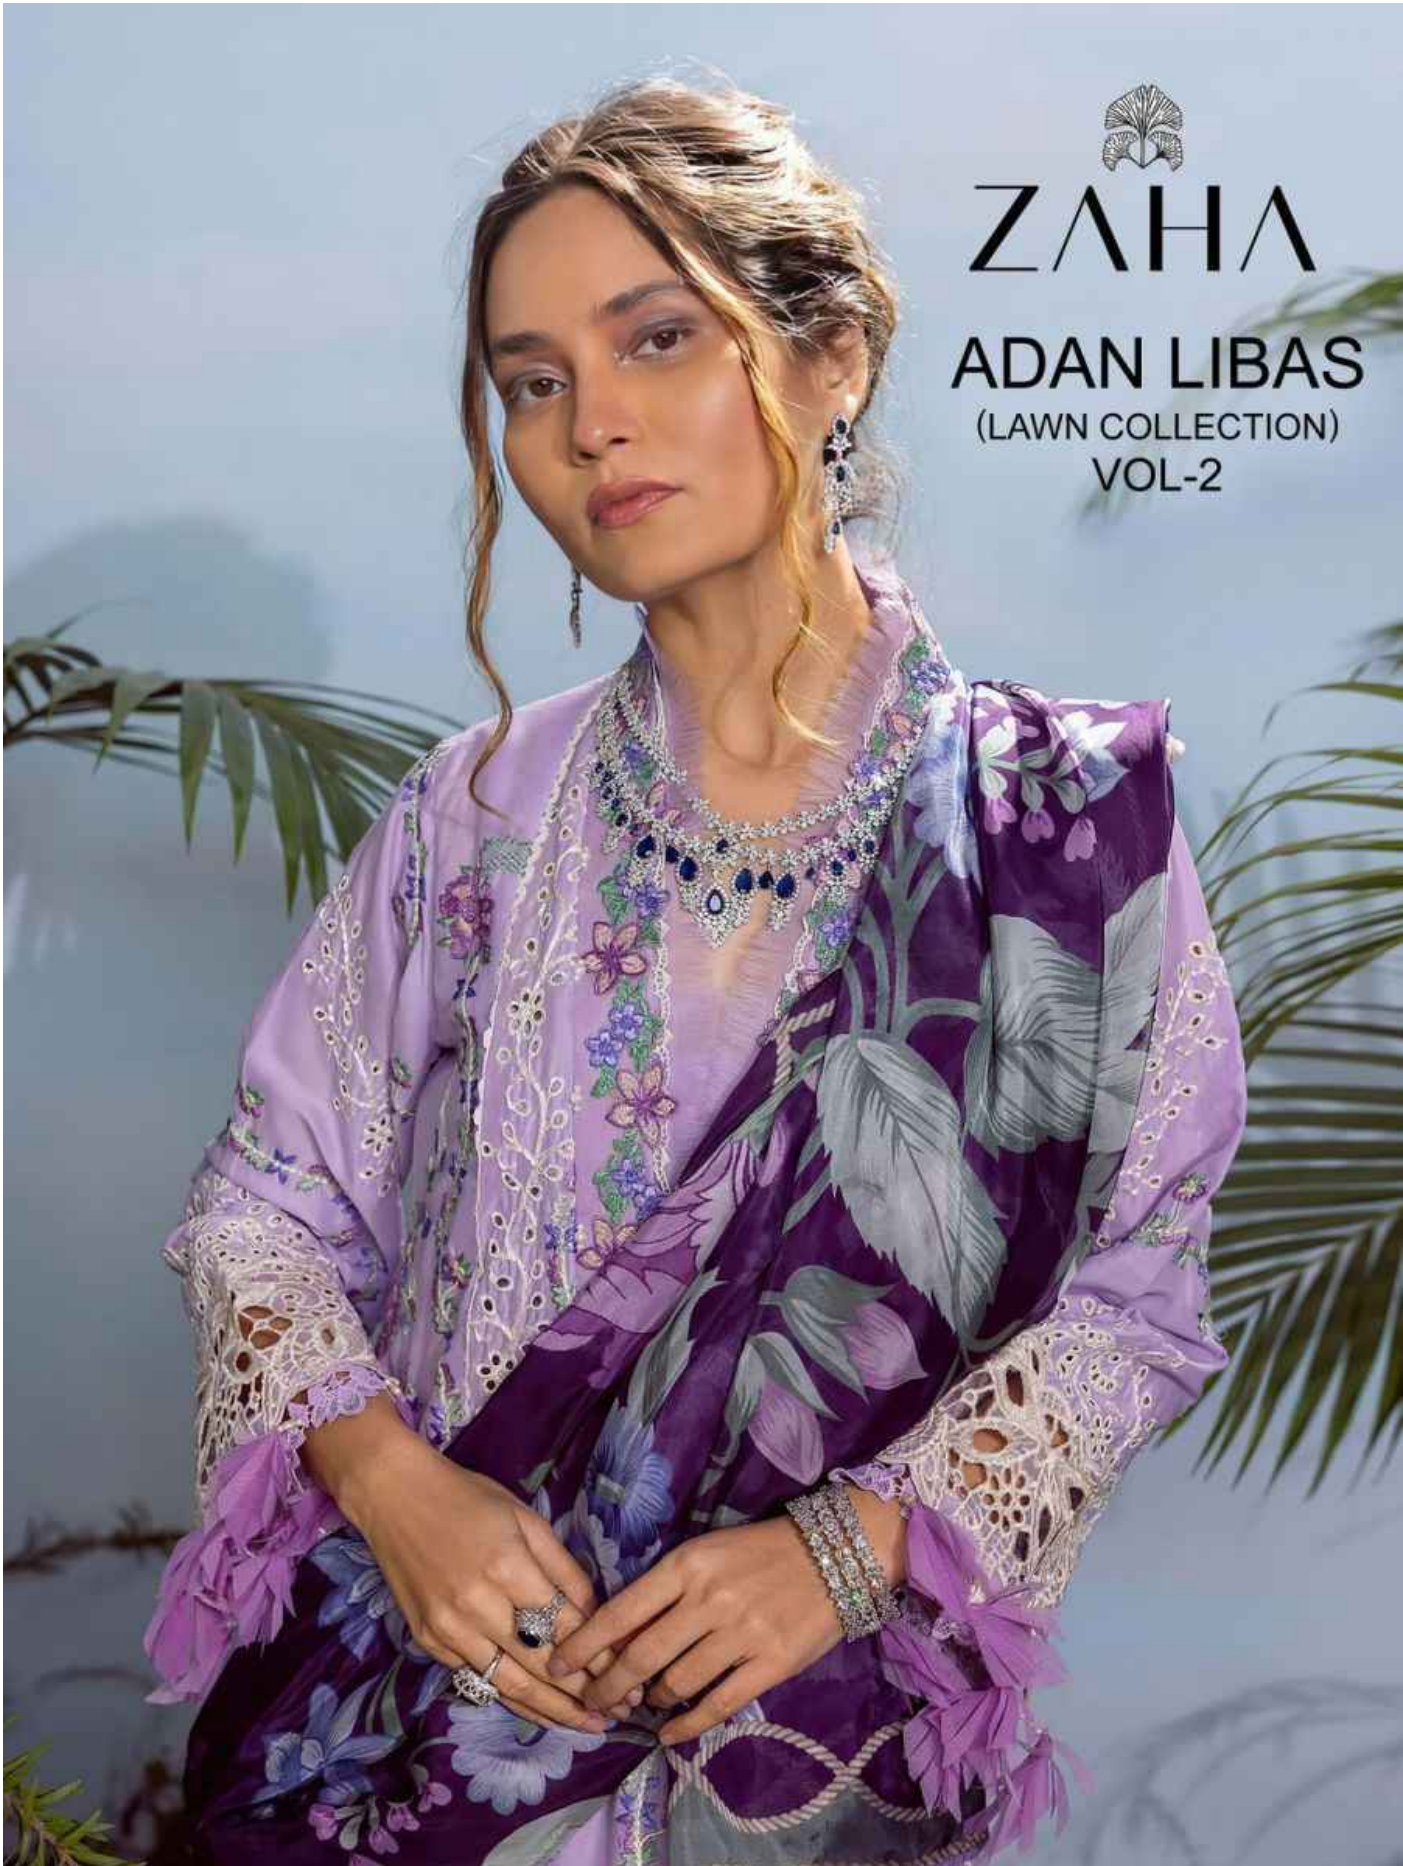

ZAHA

ADAN LIBAS
(LAWN COLLECTION)
VOL-2

ZAHA

ADAN LIBAS
(LAWN COLLECTION)
VOL-2

ADAN LIBAS
(LAWN COLLECTION)
VOL-2

ZAHA

D.No.10311

TOP Cambric Cotton With
Heavy Embroidery Work

BOTTOM-INNER Semi Lawn

DUPATTA Tubby Silk with
Print

ADAN LIBAS
(LAWN COLLECTION)
VOL-2

ZAHA

D.No.10312

TOP Cambric Cotton With
Heavy Embroidery Work

BOTTOM-INNER Semi Lawn

DUPATTA Tubby Silk with
Print

ADAN LIBAS
(LAWN COLLECTION)
VOL-2

ZAHA

D.No.10313

TOP Cambric Cotton With
Heavy Embroidery Work

BOTTOM-INNER Semi Lawn

DUPATTA Tubby Silk with
Print

ADAN LIBAS
(LAWN COLLECTION)
VOL-2

ZAHA

TOP Cambric Cotton With
Heavy Embroidery Work

BOTTOM-INNER Semi Lawn

DUPATTA Tubby Silk with Print

10311

10312

10313