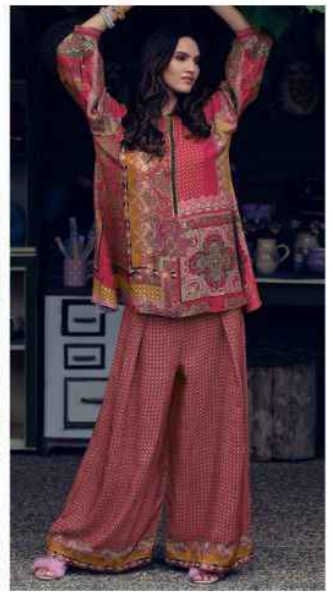

# Fusion

140

141

142

143

LABEL VARSHA

BRAND	VARSHA SKYS PRIVATE LIMITED
CATALOG	FUSIONS
PCS	4
SERIES	140-143
PRICE	1780
SIZE	M/ L /XL/XXL
TOP	MUSLIN SILK DIGITALLY PRINTED
BOTTOM	MUSLIN SILK DIGITALLY PRINTED