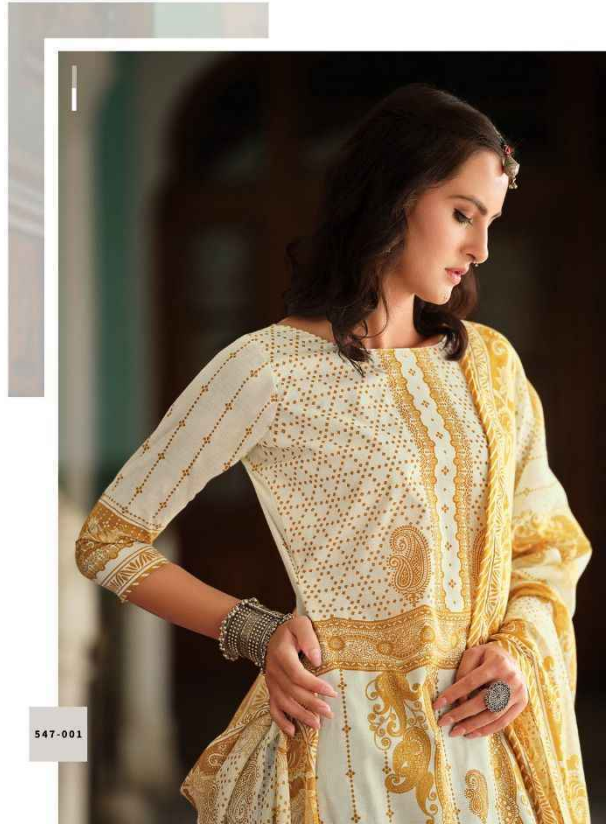

Zuffat®
DESIGNER WEAR

547-001