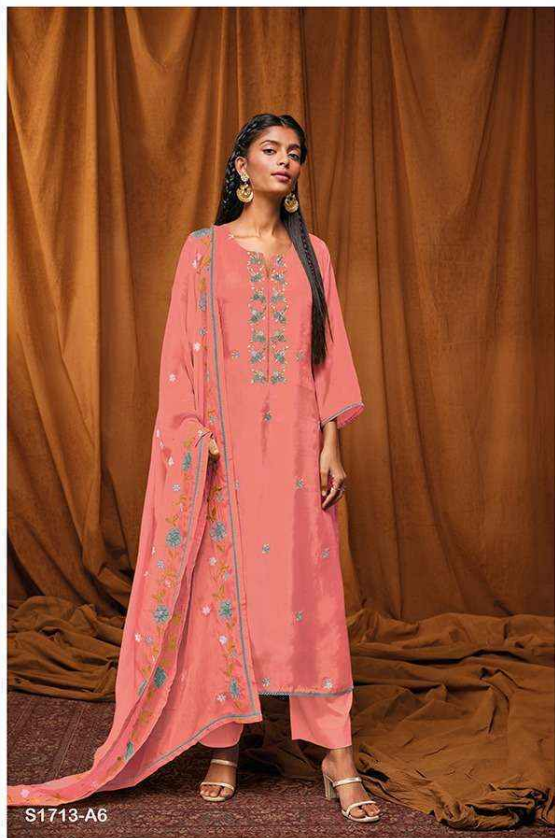

Ganga®

Yahvi

S1713

S1713-A5

S1713-A6

S1713-A7

S1713-A8

Ganga®
Yahvi
S1713- A5/A6/A7/A8

S1713-A6

PRODUCT NAME	YAHVI
D.NO.	S1713- A
DESCRIPTION	<p>TOP PREMIUM BEMBERG SILK HABUTAI WITH EMBROIDERY & HAND WORK AND LACE</p> <p>BOTTOM PREMIUM COTTON SATIN SOLID COLOR</p> <p>DUPATTA FINEST ORGANZA SOLID WITH EMBROIDERY AND PRINT AND FOURE SIDE LACE</p>
HSN CODE	540834
WHOLESALE PRICE	2380/- EACH+GST(EXTRA)