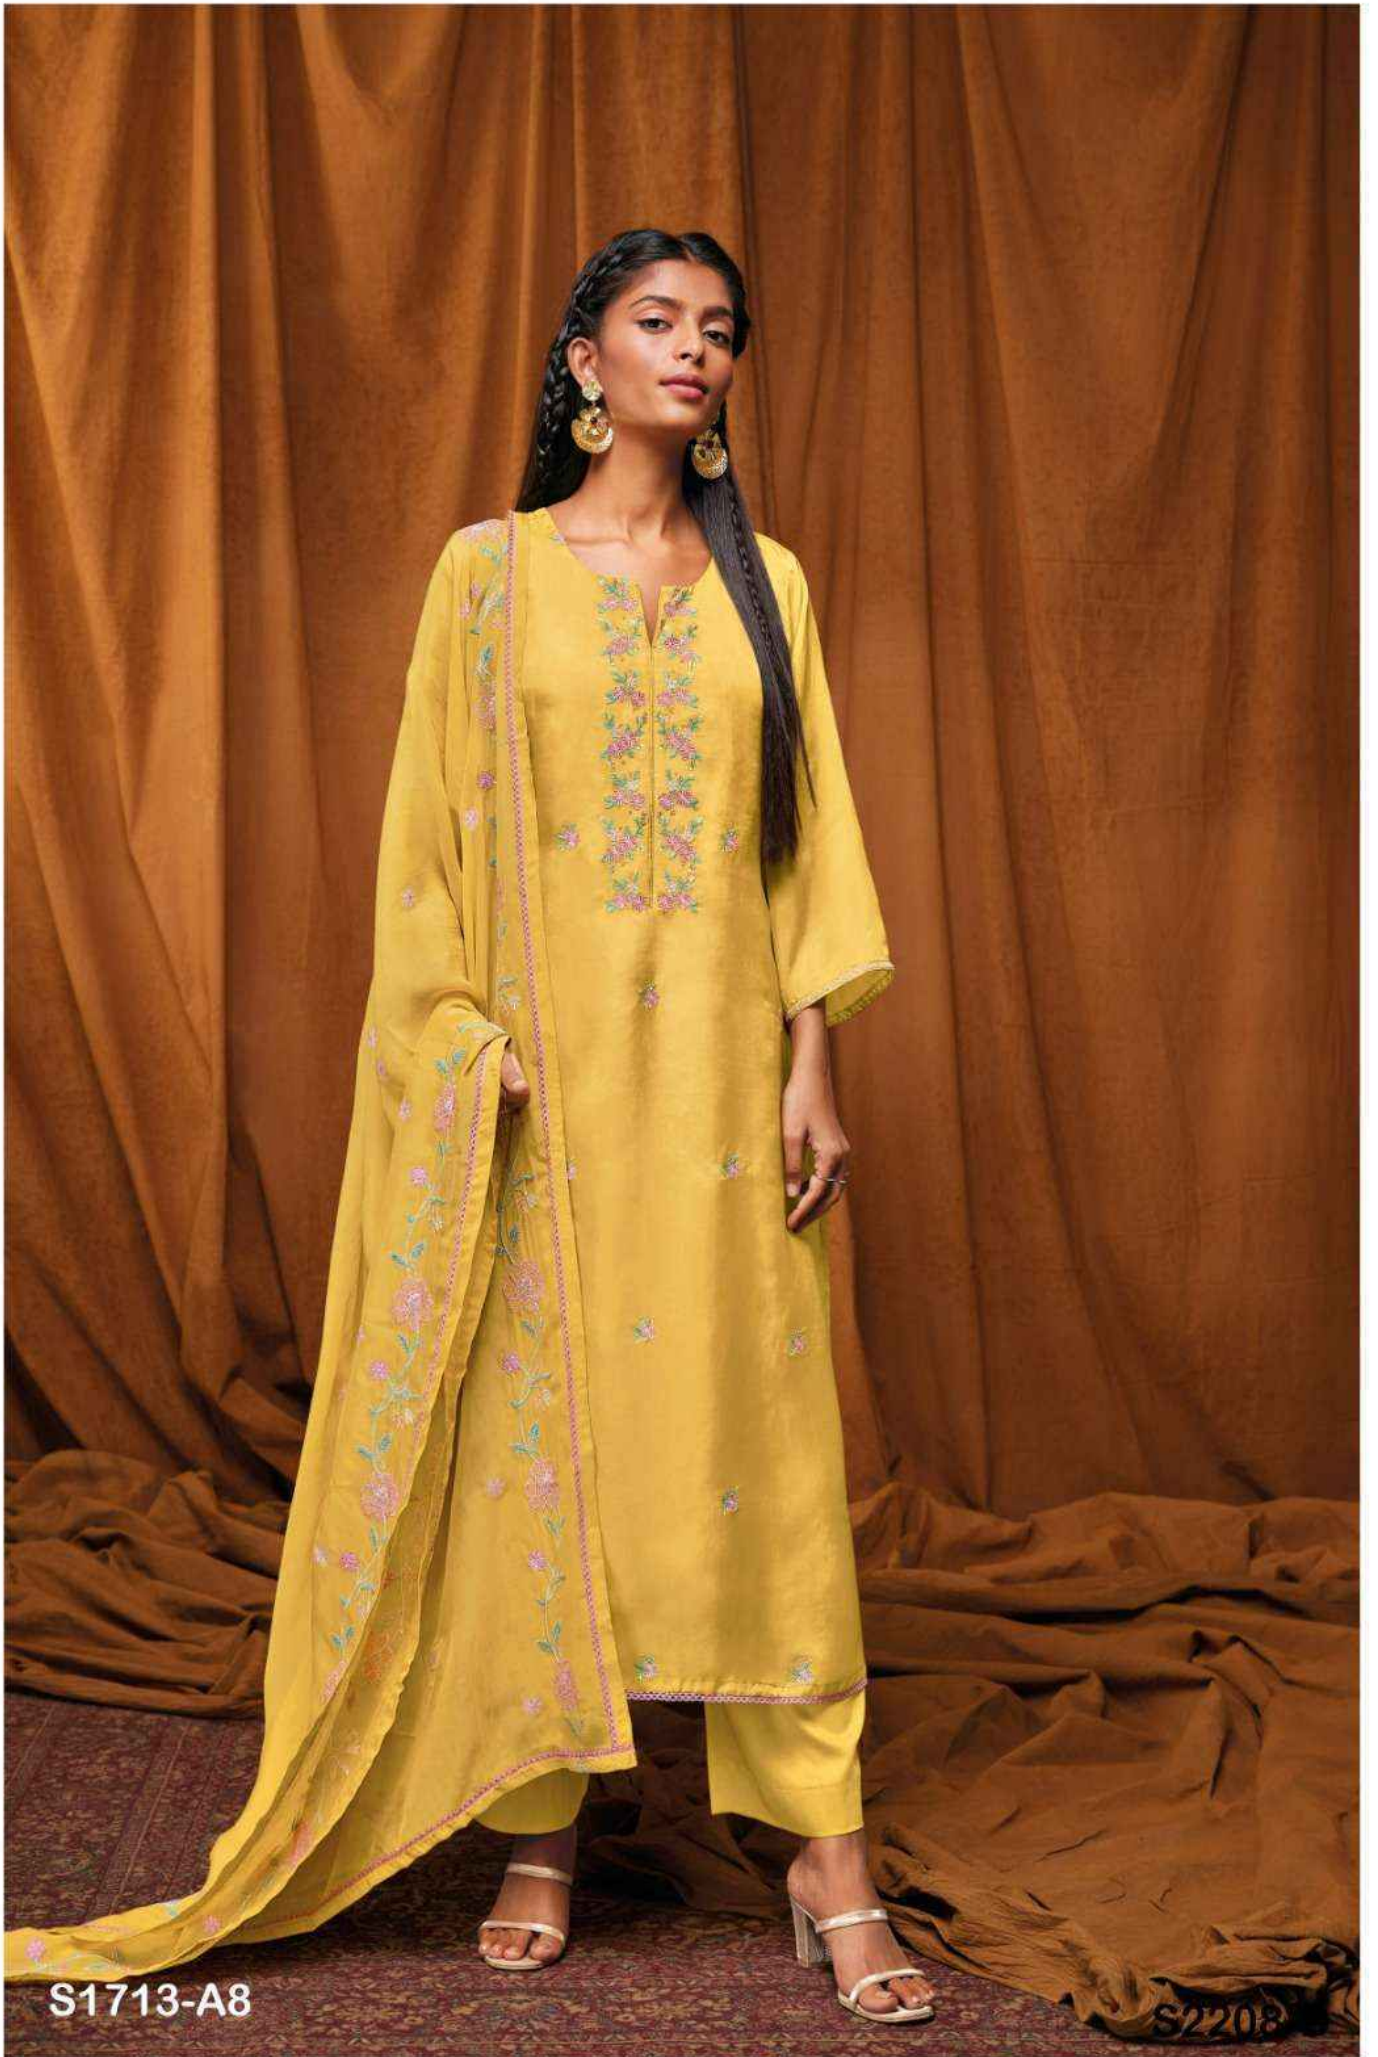

S1713-A8

S/22018