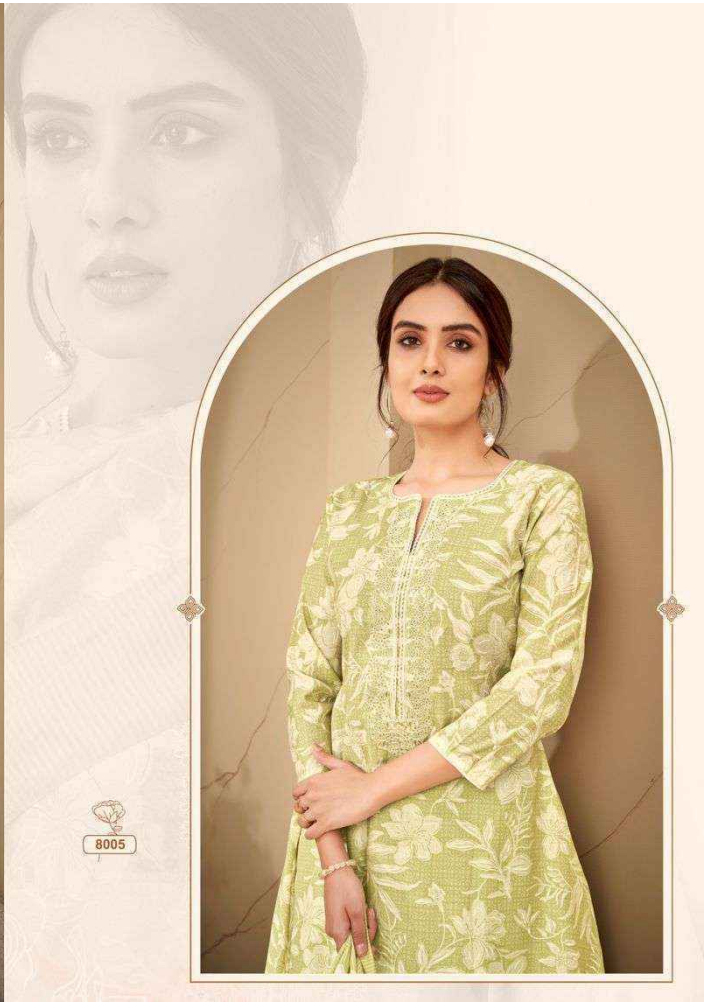

A woman with dark hair and light makeup is wearing a light pink silk kurta with intricate white floral embroidery. She is holding a small white flower in her hands. The background is a simple, warm-toned wall.

SELVINA SILK
Vol.8

A woman with dark hair and light makeup is wearing a light pink silk kurta with intricate white floral embroidery. She is holding a small white flower in her hands. The background is a simple, warm-toned wall.

SELVINA SILK
Vol.8

8001

8002

8003

8004

8005

8006

8007