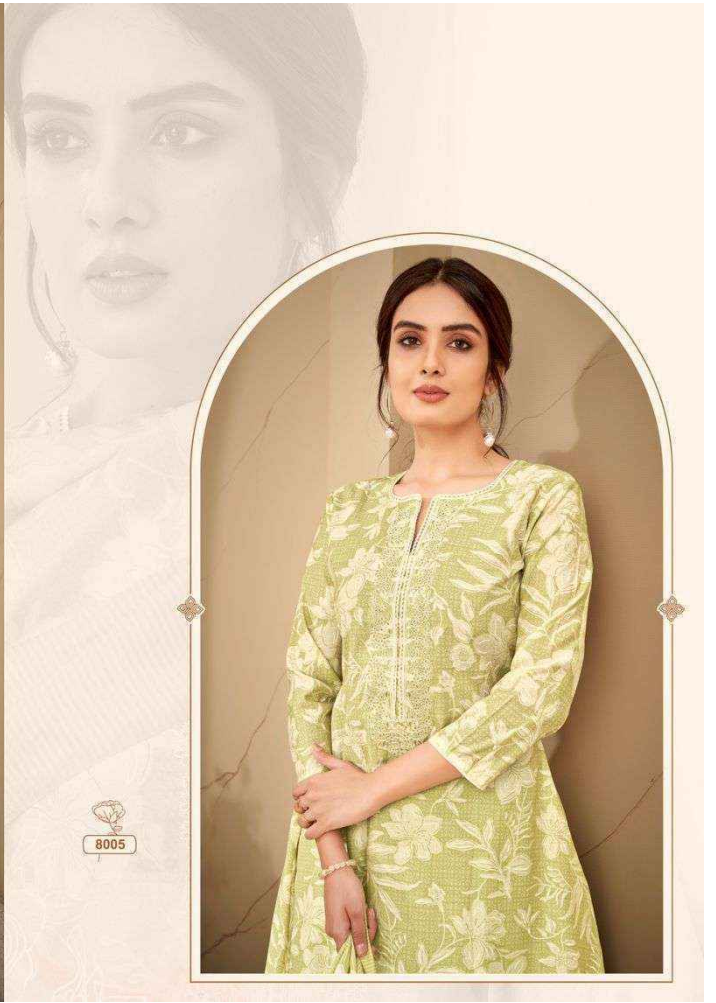

A woman with dark hair and light makeup is wearing a long-sleeved, light pink silk kurta with intricate white floral embroidery. She is holding a small white flower in her hands. The background is a simple, neutral-toned wall.

SELVINA SILK
Vol.8

A woman with dark hair and light makeup is wearing a long-sleeved, light pink silk kurta with intricate white floral embroidery. She is holding a small white flower in her hands. The background is a simple, light-colored wall.

SELVINA SILK
Vol.8

8001

8002

8003

8004

8005

8006

8007