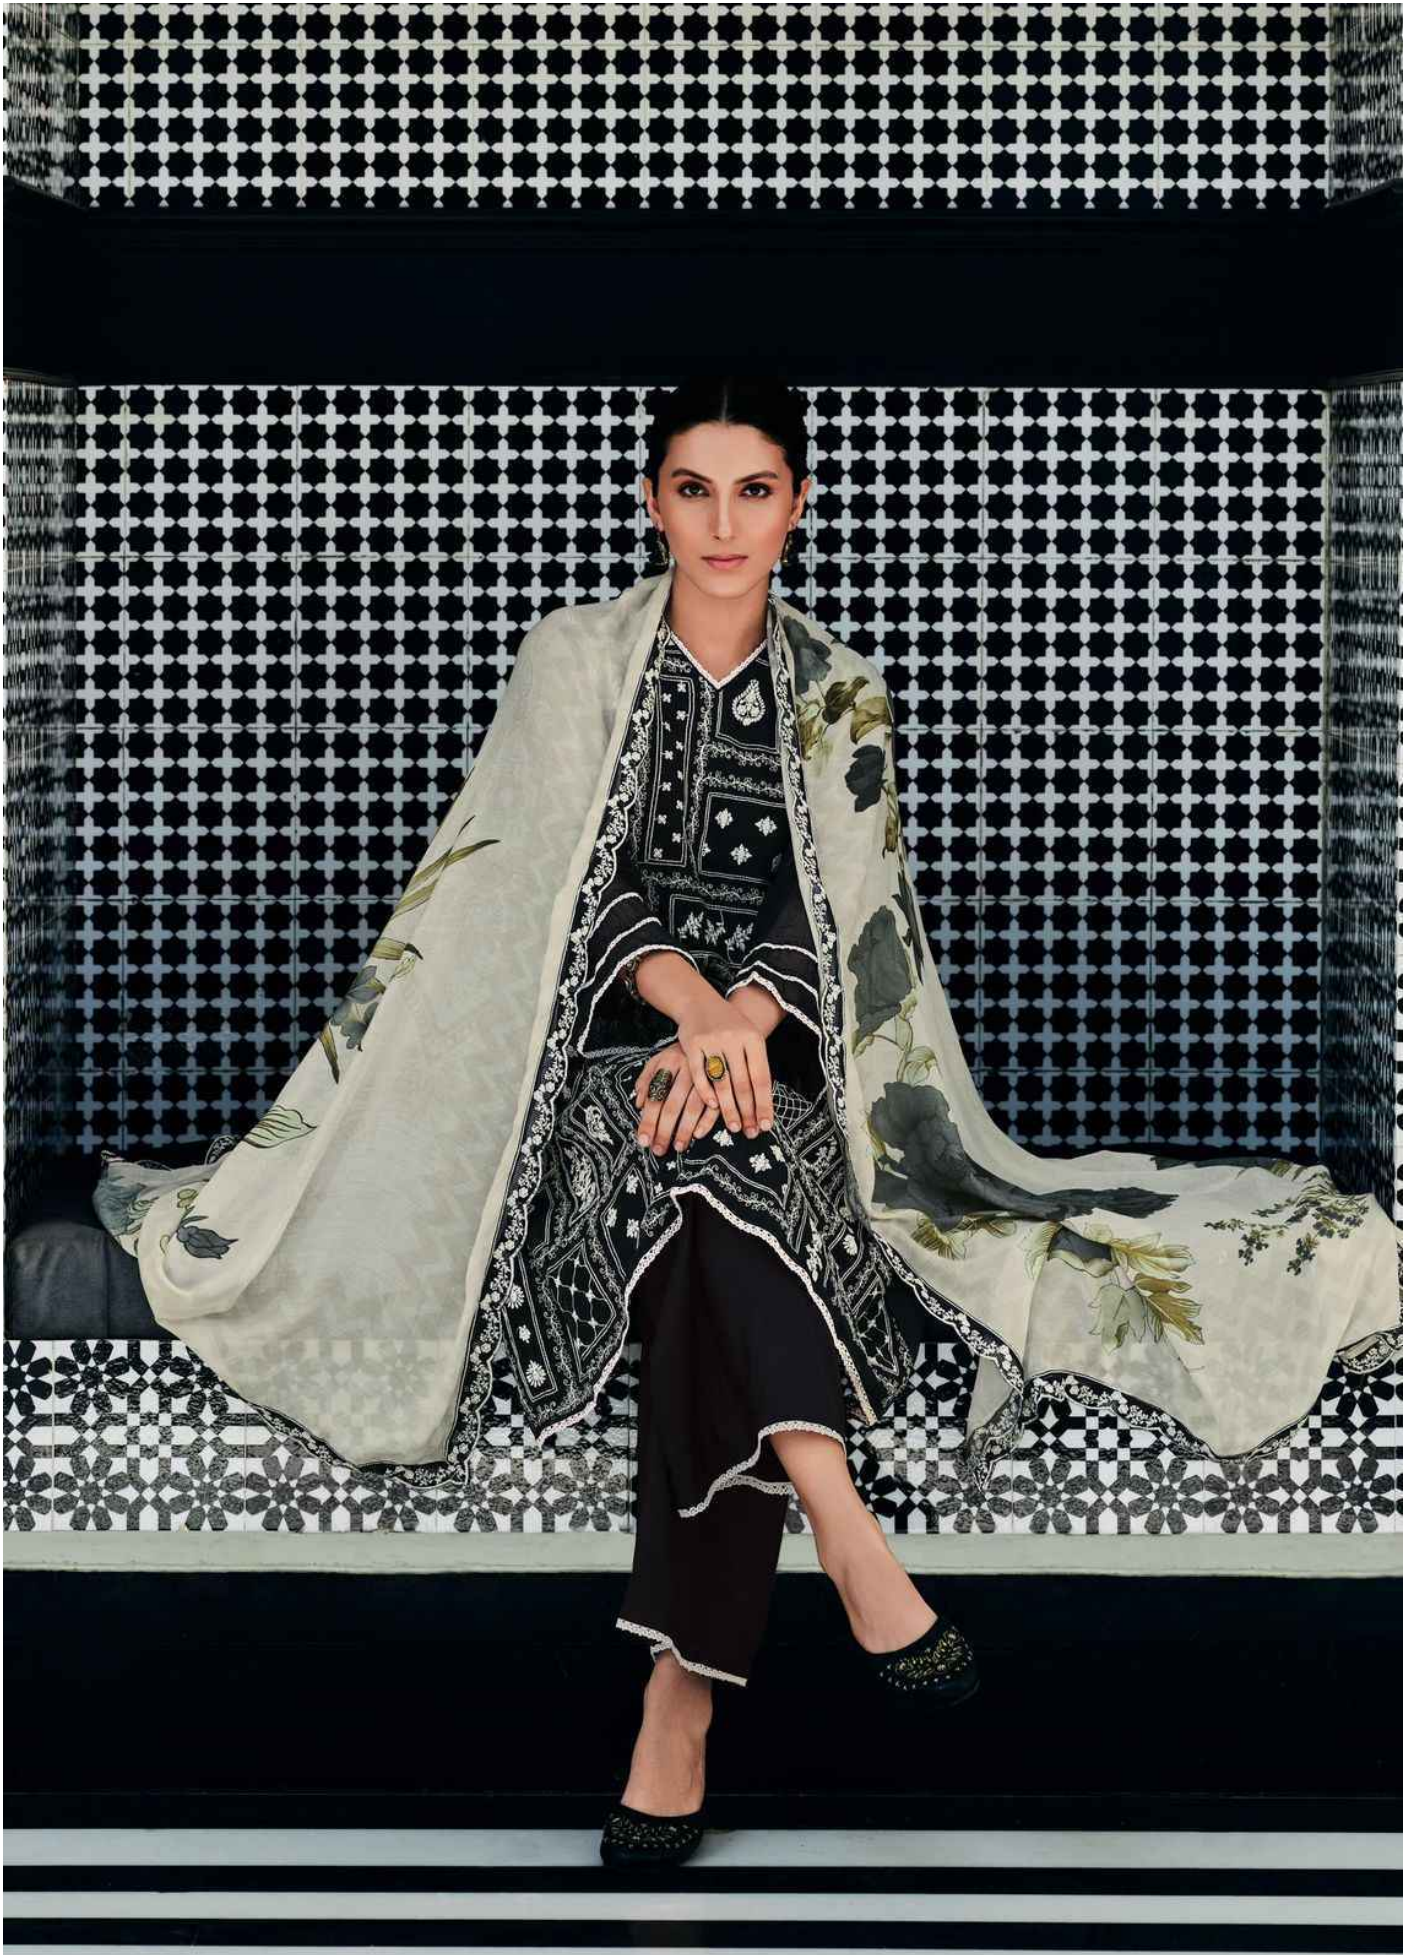

VARSHA  
*Ishq-e-raaz*

ler-01

ler-02

ler-03

ler-04

ler-05

## CLASS

Redefining fashion with grace and class; it's all about comfort and versatility.

Ier-05

ler-03

ler-02

DESIGN	PRICE	DESCRIPTION
IER - 01	2080/-	TOP
IER - 02	2080/-	SUPER NET HEAVY EMBROIDERED FRONT WITH LACE & COTTON MUL INNER
IER- 03	2080/-	DUPATTA
IER- 04	2080/-	VISCOSE MUSLIN DIGITALLY PRINTED WITH EMBROIDERED LACE
IER- 05	2080/-	BOTTOM
		PREMIUM COTTON SOLID