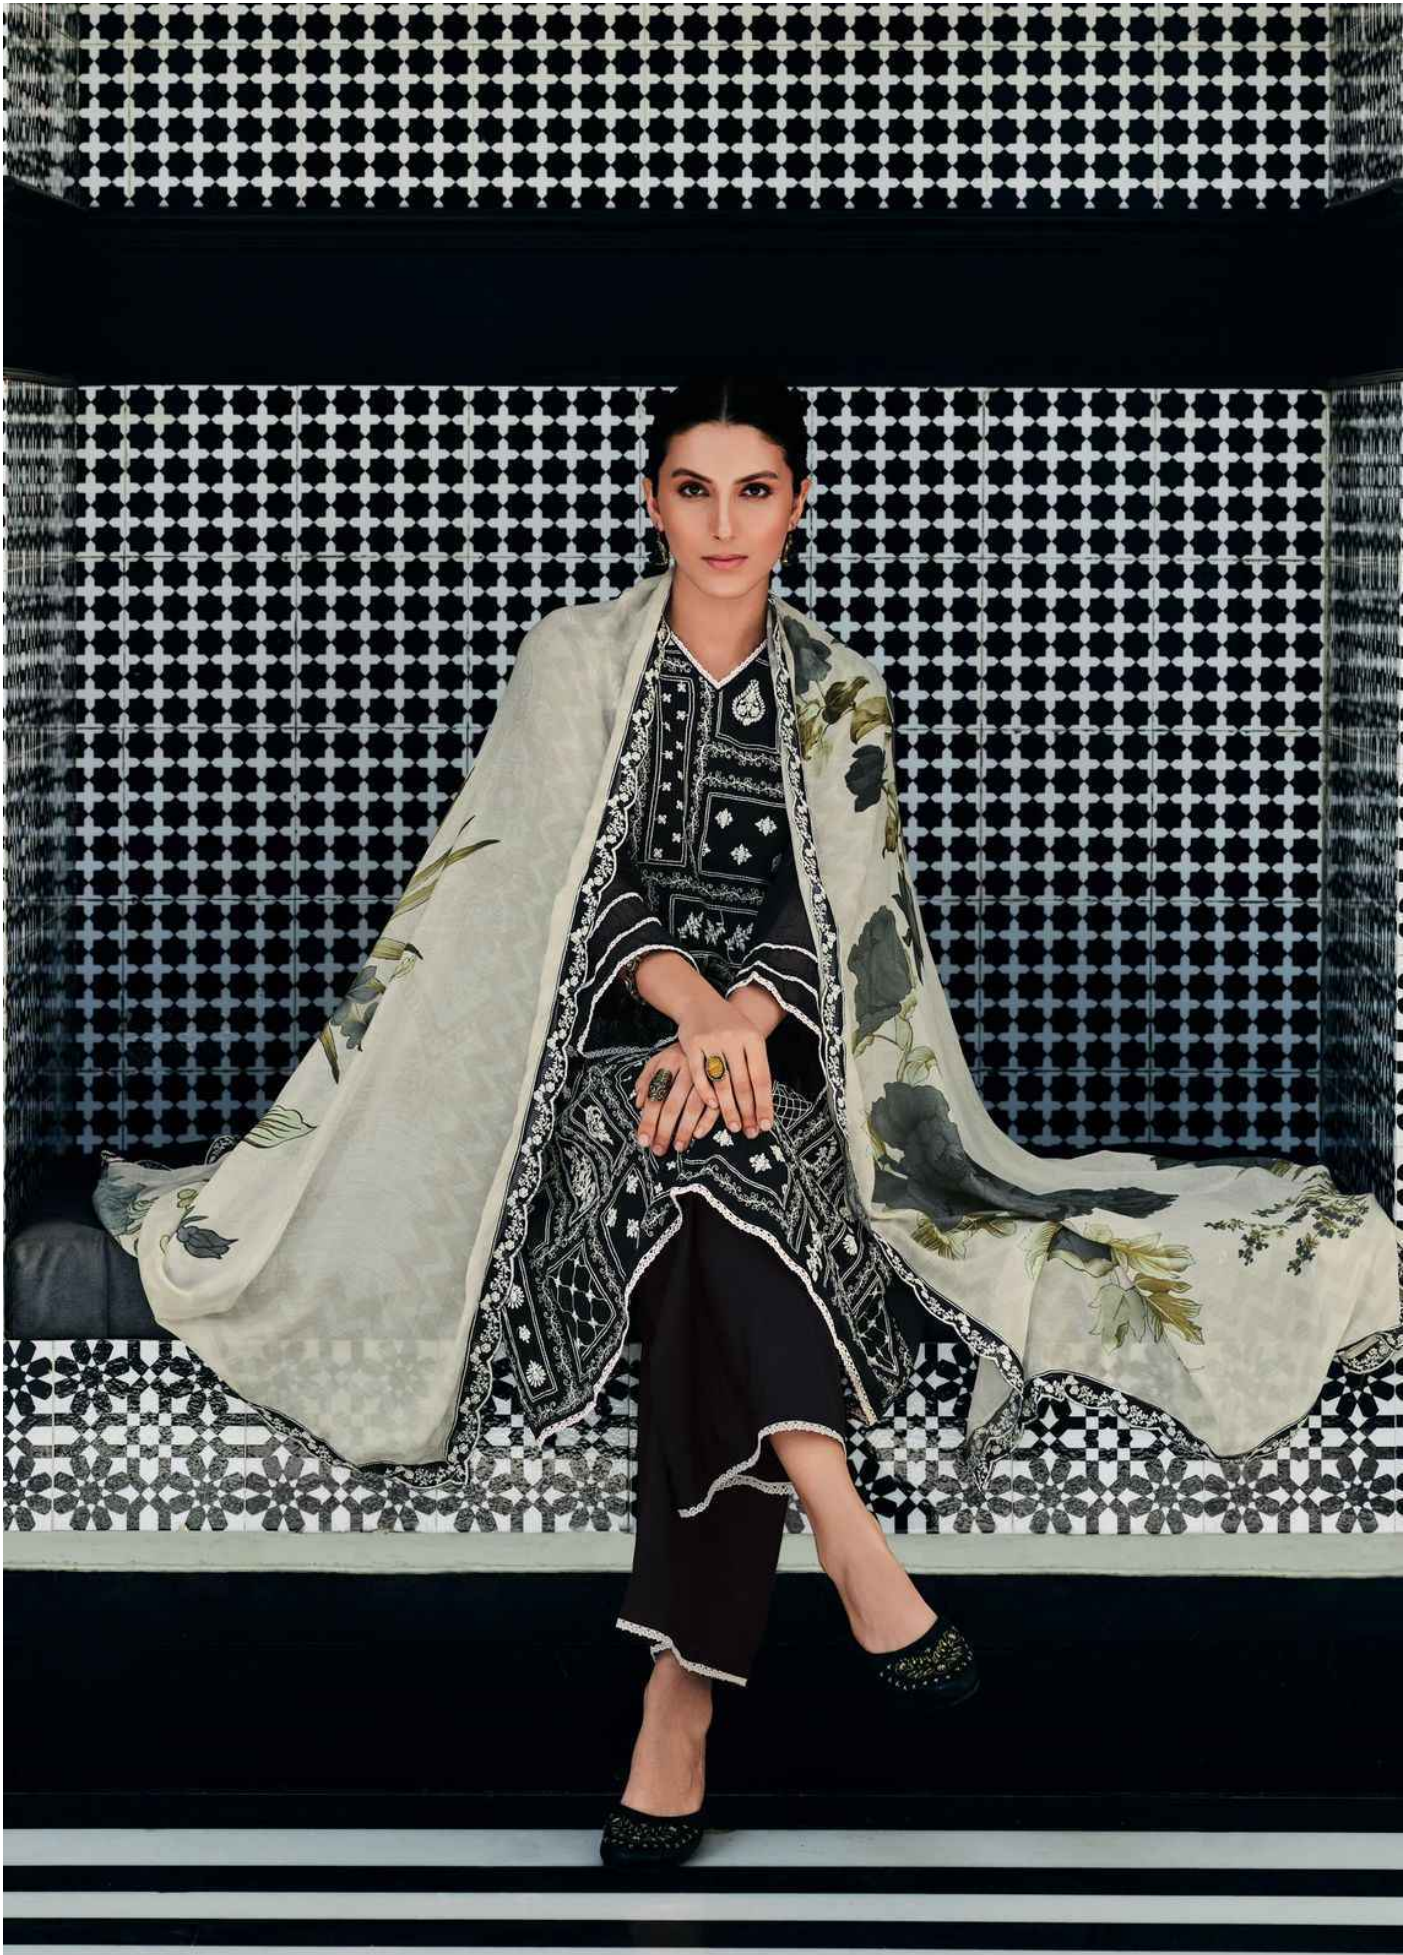

VARSHA  
*Ishq-e-raaz*

ler-01

ler-02

ler-03

ler-04

ler-05

**CLASS**

Redefining fashion with grace and class; it's all about comfort and versatility.

Ier-05

ler-03

ler-02

DESIGN	PRICE	DESCRIPTION
IER - 01	2080/-	TOP
IER - 02	2080/-	SUPER NET HEAVY EMBROIDERED FRONT WITH LACE & COTTON MUL INNER
IER- 03	2080/-	DUPATTA
IER- 04	2080/-	VISCOSE MUSLIN DIGITALLY PRINTED WITH EMBROIDERED LACE
IER- 05	2080/-	BOTTOM
		PREMIUM COTTON SOLID