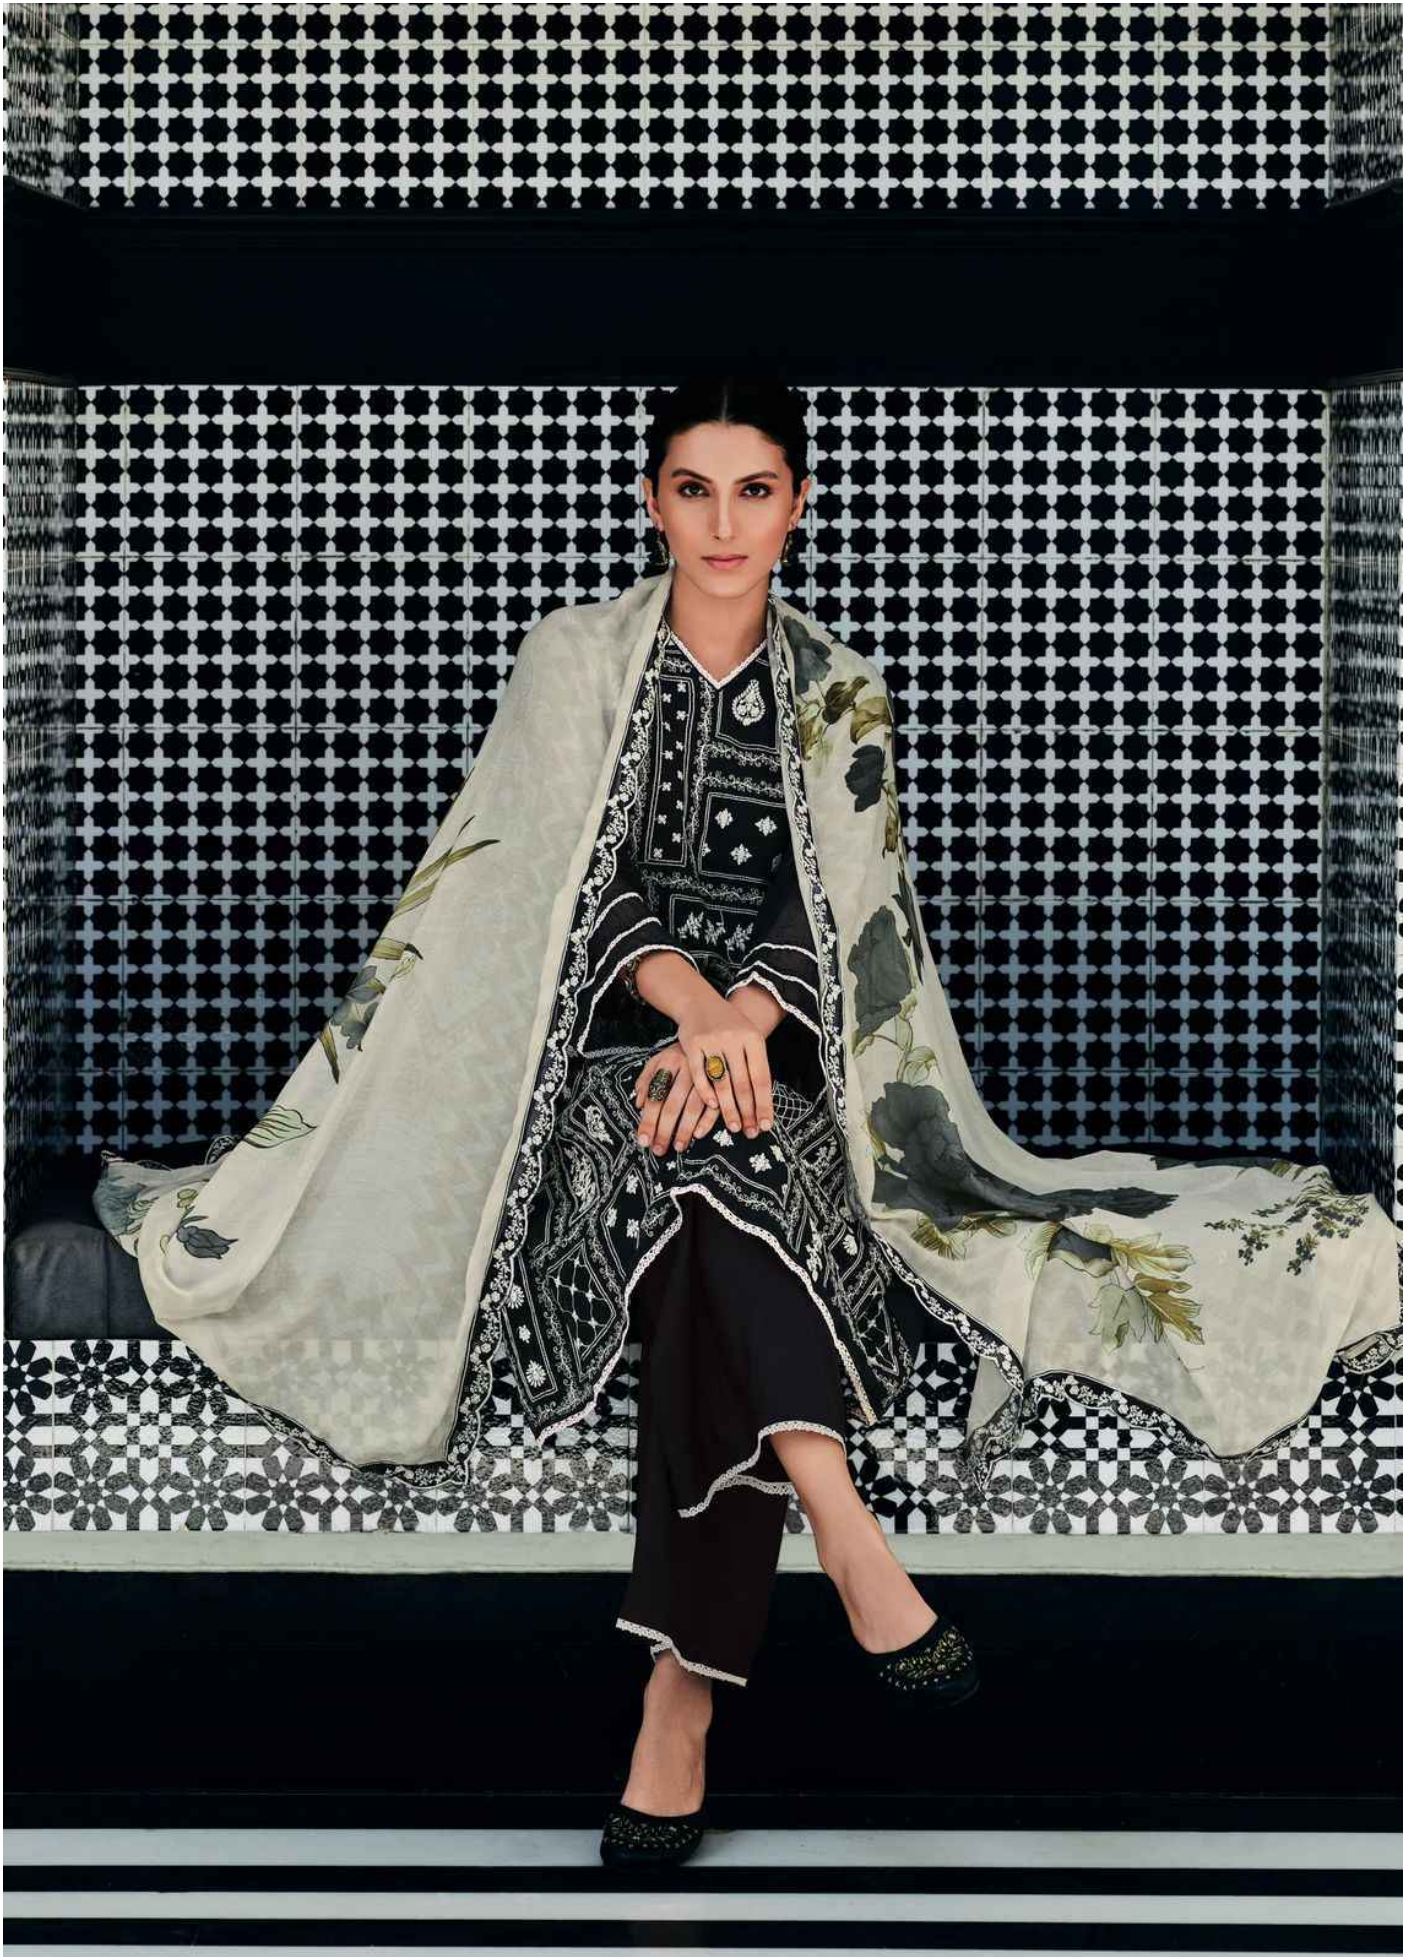

VARSHA  
*Ishq-e-raaz*

ler-01

ler-02

ler-03

ler-04

ler-05

## CLASS

Redefining fashion with grace and class; it's all about comfort and versatility.

Ier-05

ler-03

ler-02

DESIGN	PRICE	DESCRIPTION
IER - 01	2080/-	TOP
IER - 02	2080/-	SUPER NET HEAVY EMBROIDERED FRONT WITH LACE & COTTON MUL INNER
IER- 03	2080/-	DUPATTA
IER- 04	2080/-	VISCOSE MUSLIN DIGITALLY PRINTED WITH EMBROIDERED LACE
IER- 05	2080/-	BOTTOM
		PREMIUM COTTON SOLID