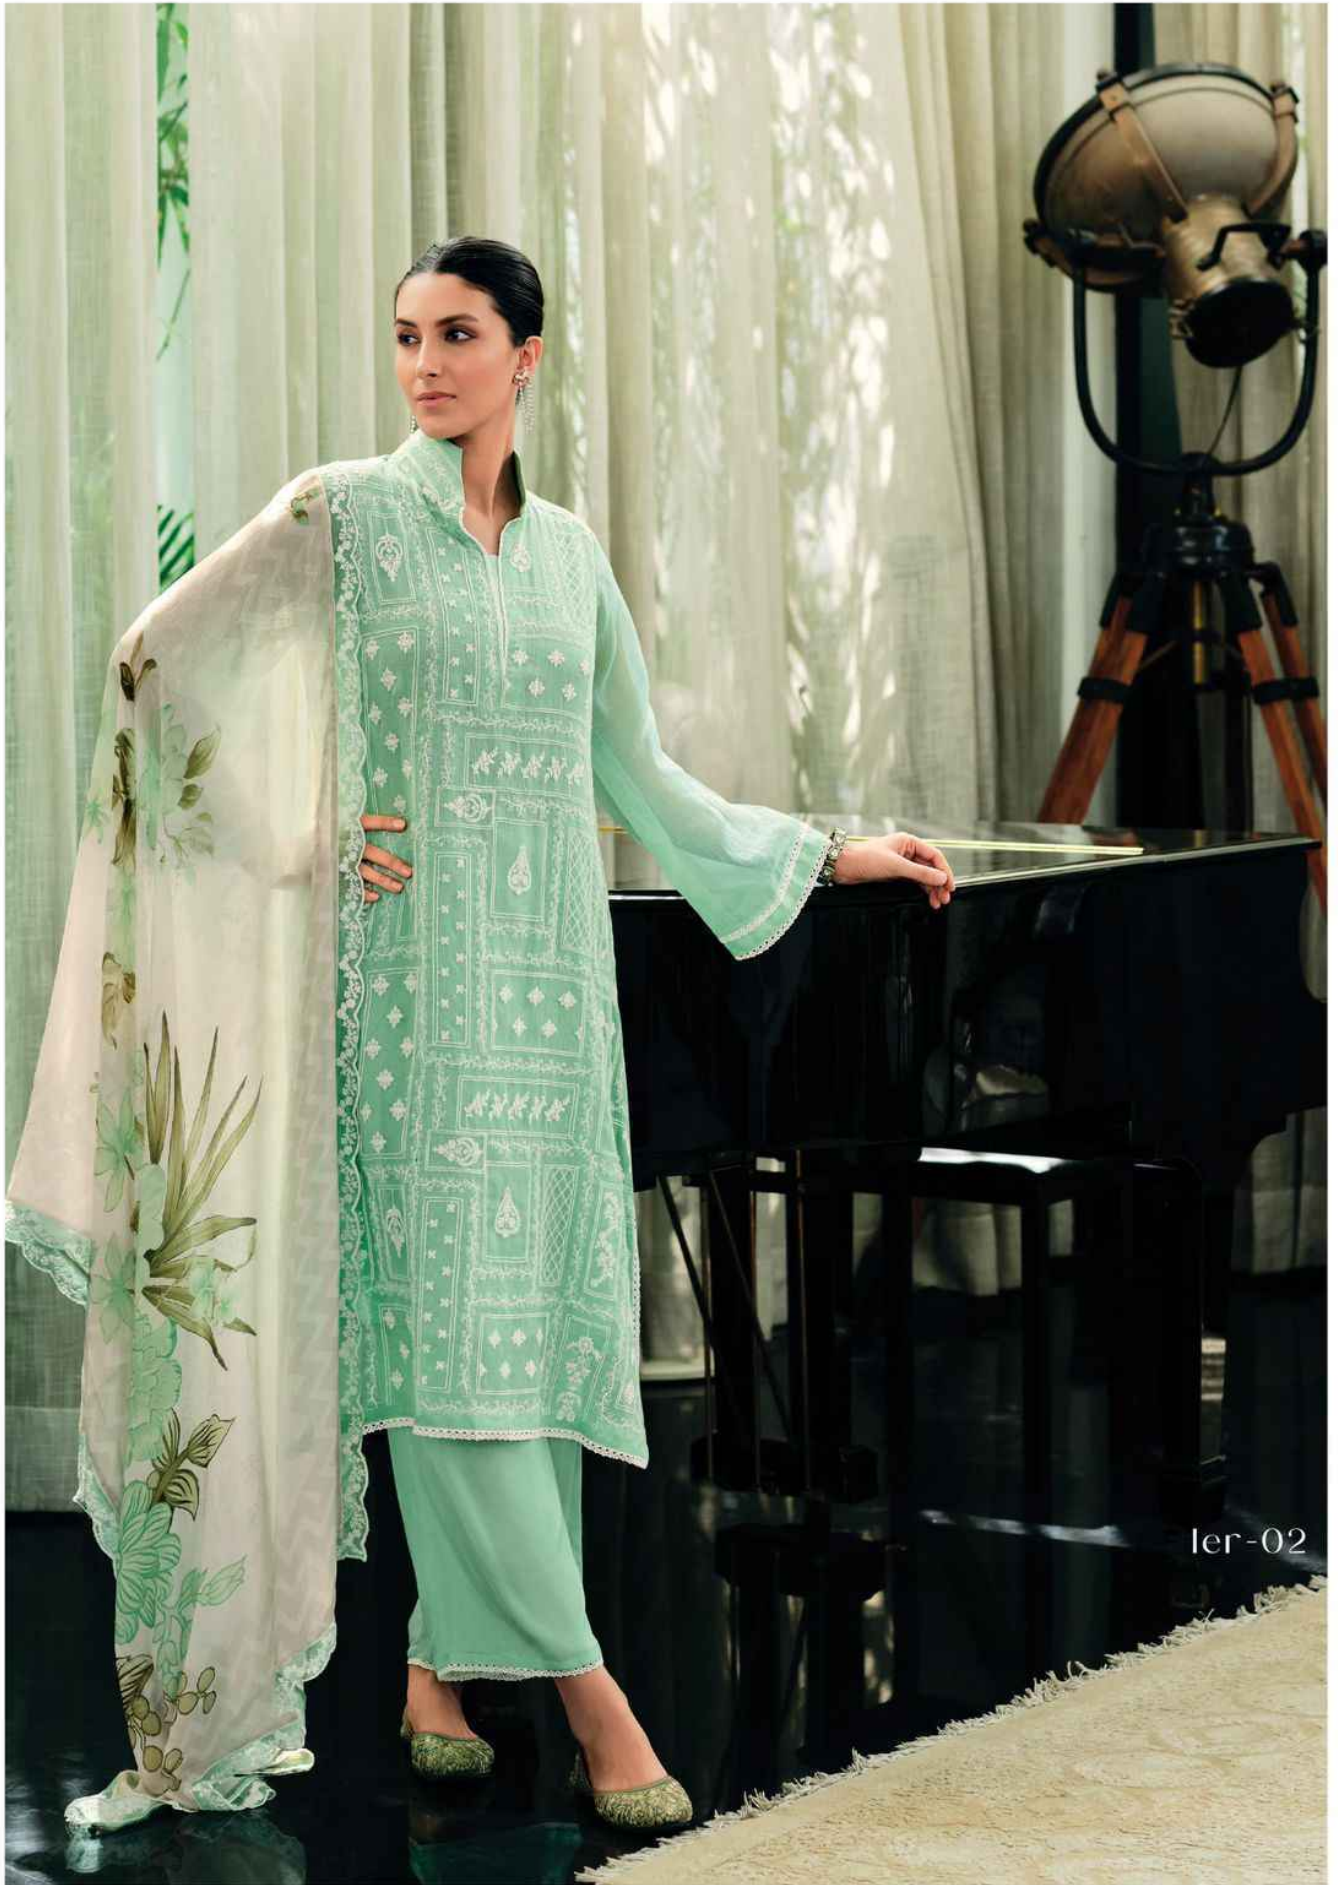

## CLASS

Redefining fashion with grace and class; it's all about comfort and versatility.

Ier-05

ler-03

ler-02

DESIGN	PRICE	DESCRIPTION
IER - 01	2080/-	TOP
IER - 02	2080/-	SUPER NET HEAVY EMBROIDERED FRONT WITH LACE & COTTON MUL INNER
IER- 03	2080/-	DUPATTA
IER- 04	2080/-	VISCOSE MUSLIN DIGITALLY PRINTED WITH EMBROIDERED LACE
IER- 05	2080/-	BOTTOM
		PREMIUM COTTON SOLID