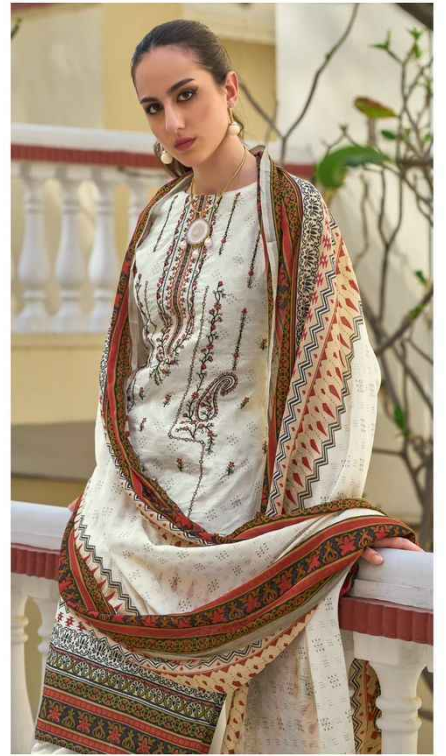

shraddha
DESIGNER

BIN SAEED
LAWN COLLECTION
Vol-9

*A historical celebration and breath of empowerment have
come together on this cornucopia of happiness*

9001

9002

shraddha
DESIGNER

shraddha
DESIGNER

D NO. 9002

CONTENTS

- 1 Kurta
- 1 Shawl
- 1 Scarf
- 1 Dupatta

shraddha
DESIGNER

shraddha
DESIGNER

BIN SAEED
LAWN COLLECTION
Vol-9

9001

9002

9003