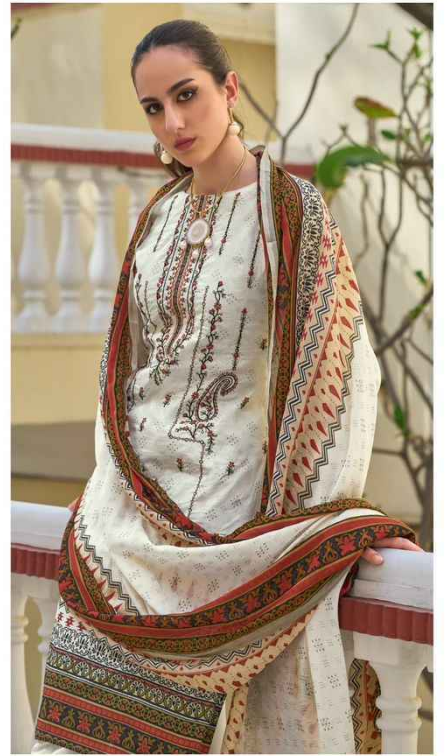

shraddha
DESIGNER

BIN SAEED
LAWN COLLECTION
Vol-9

*A historical celebration and breath of empowerment have
come together on this cornucopia of happiness*

9001

9002

shraddha
DESIGNER

shraddha
DESIGNER

D NO. 9002
CONTENTS

shraddha
DESIGNER

shraddha
DESIGNER

COMES IN
SIZES: 36, 38, 40, 42, 44, 46, 48, 50, 52, 54, 56, 58, 60, 62, 64, 66, 68, 70, 72, 74, 76, 78, 80, 82, 84, 86, 88, 90, 92, 94, 96, 98, 100

BIN SAEED
LAWN COLLECTION
Vol-9