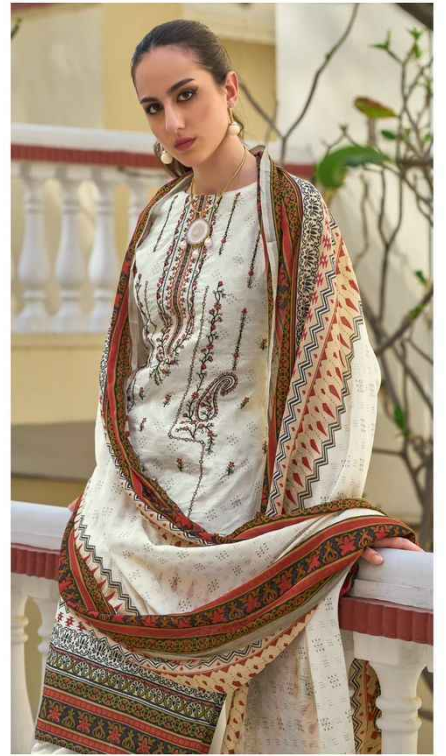

shraddha
DESIGNER

BIN SAEED
LAWN COLLECTION
Vol-9

*A historical celebration and breath of empowerment have
come together on this cornucopia of happiness*

9001

9002

shraddha
DESIGNER

shraddha
DESIGNER

shraddha
DESIGNER

SHRADDHA
LUXURY COLLECTION
D NO.-0001

COMES IN

XS, S, M, L, XL, XXL, XXXL

BIN SAEED
LAWN COLLECTION
Vol-9

9001

9002

9003

9004