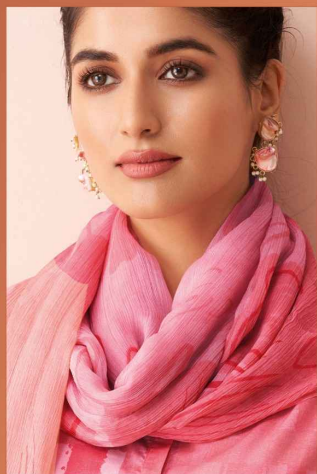

ittana®

NAYRA

All accessories are for shoot purpose only.