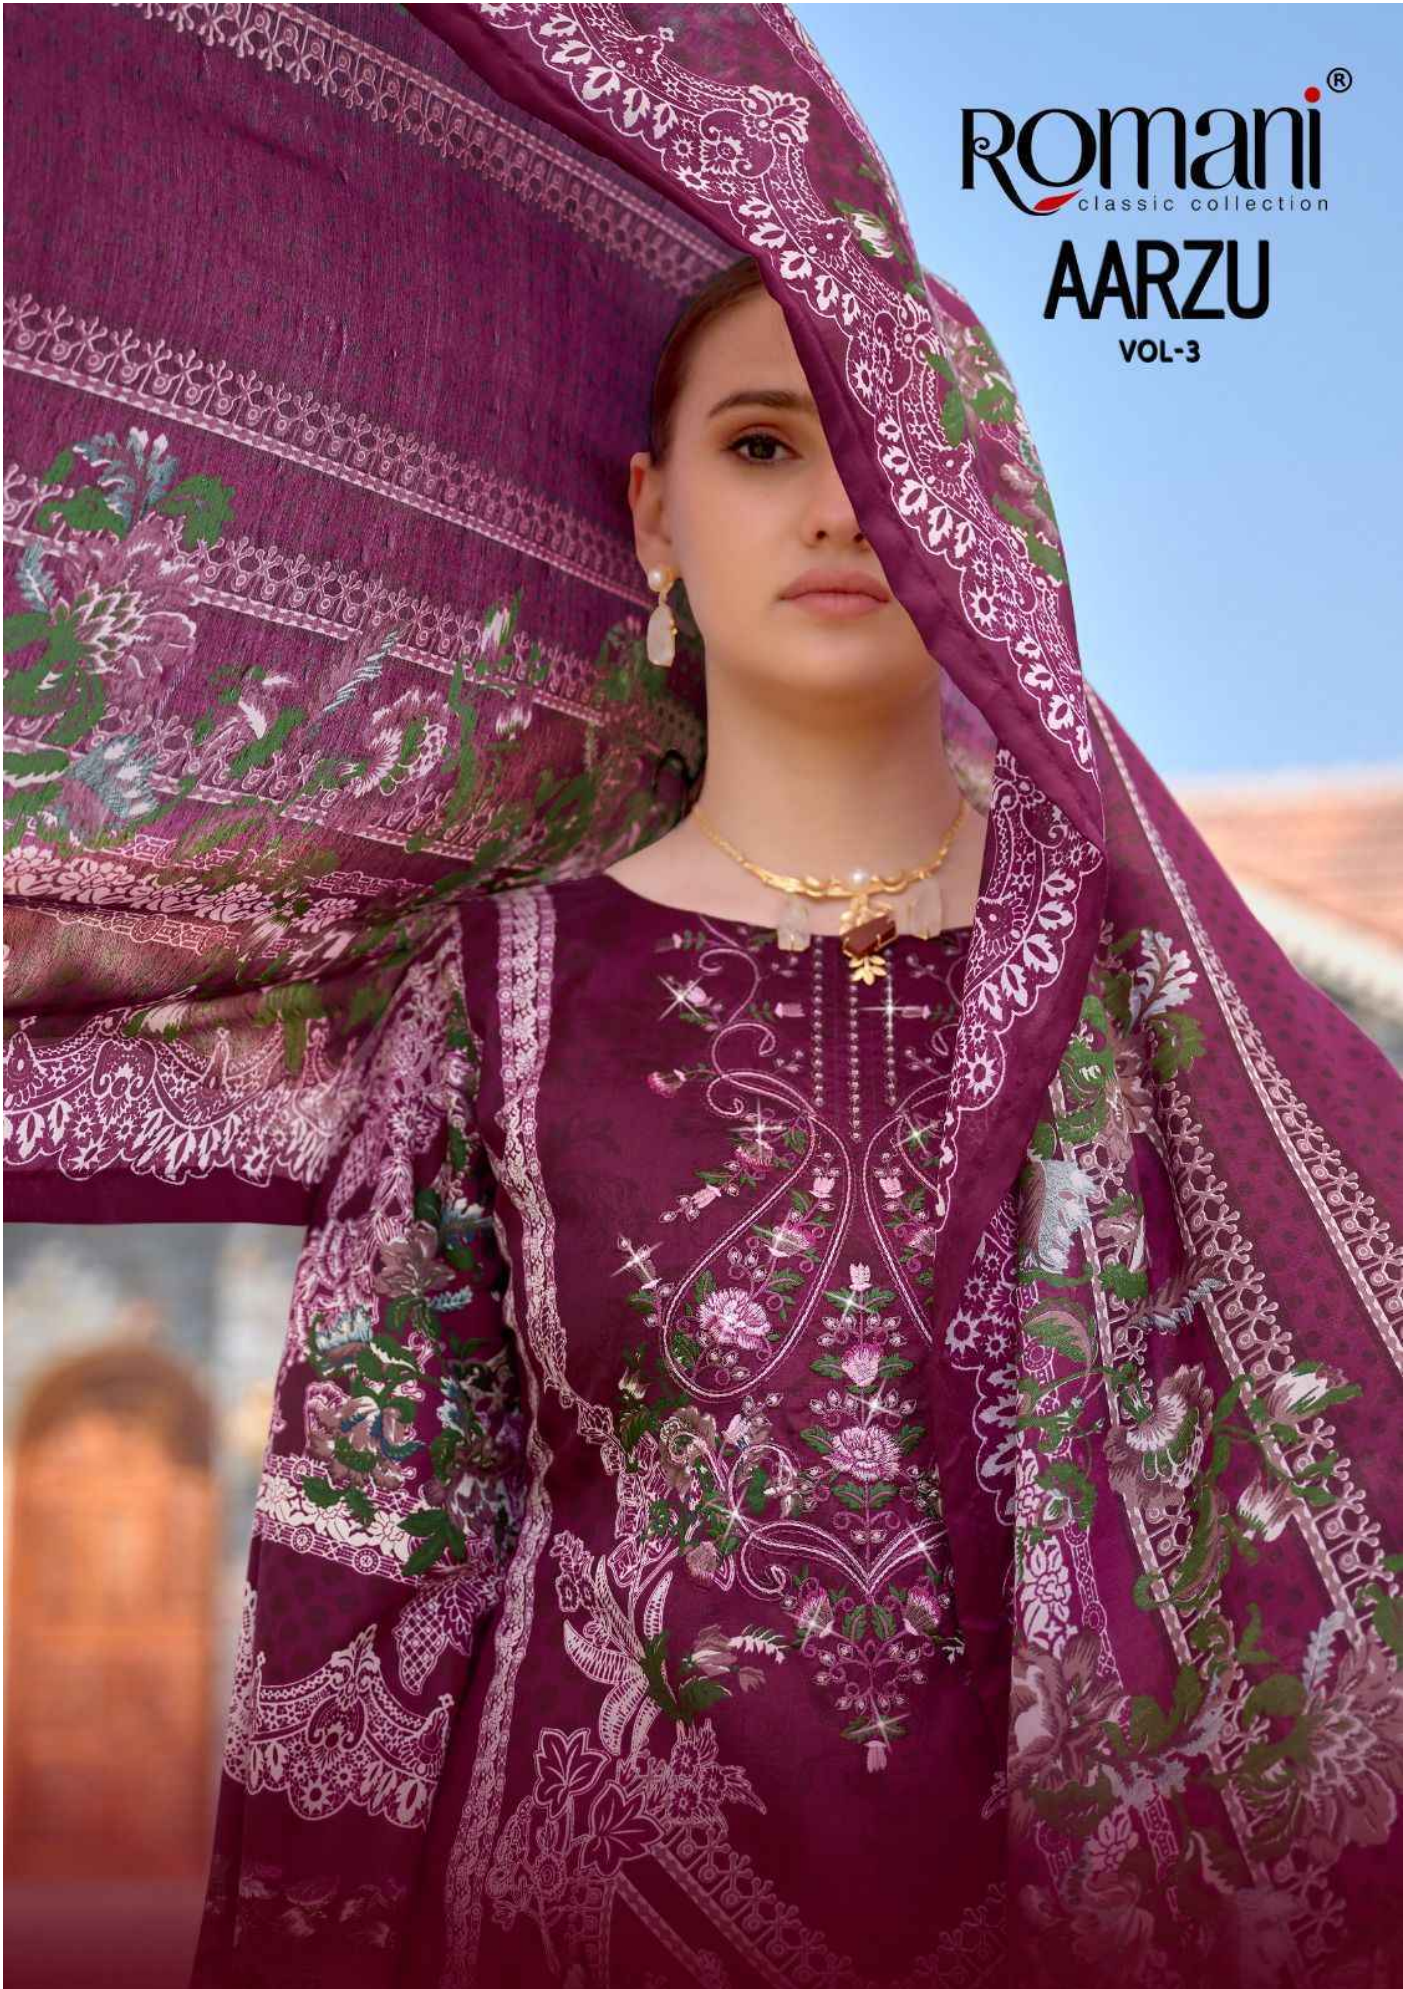

ROMANI®
classic collection

AARZU

VOL-3