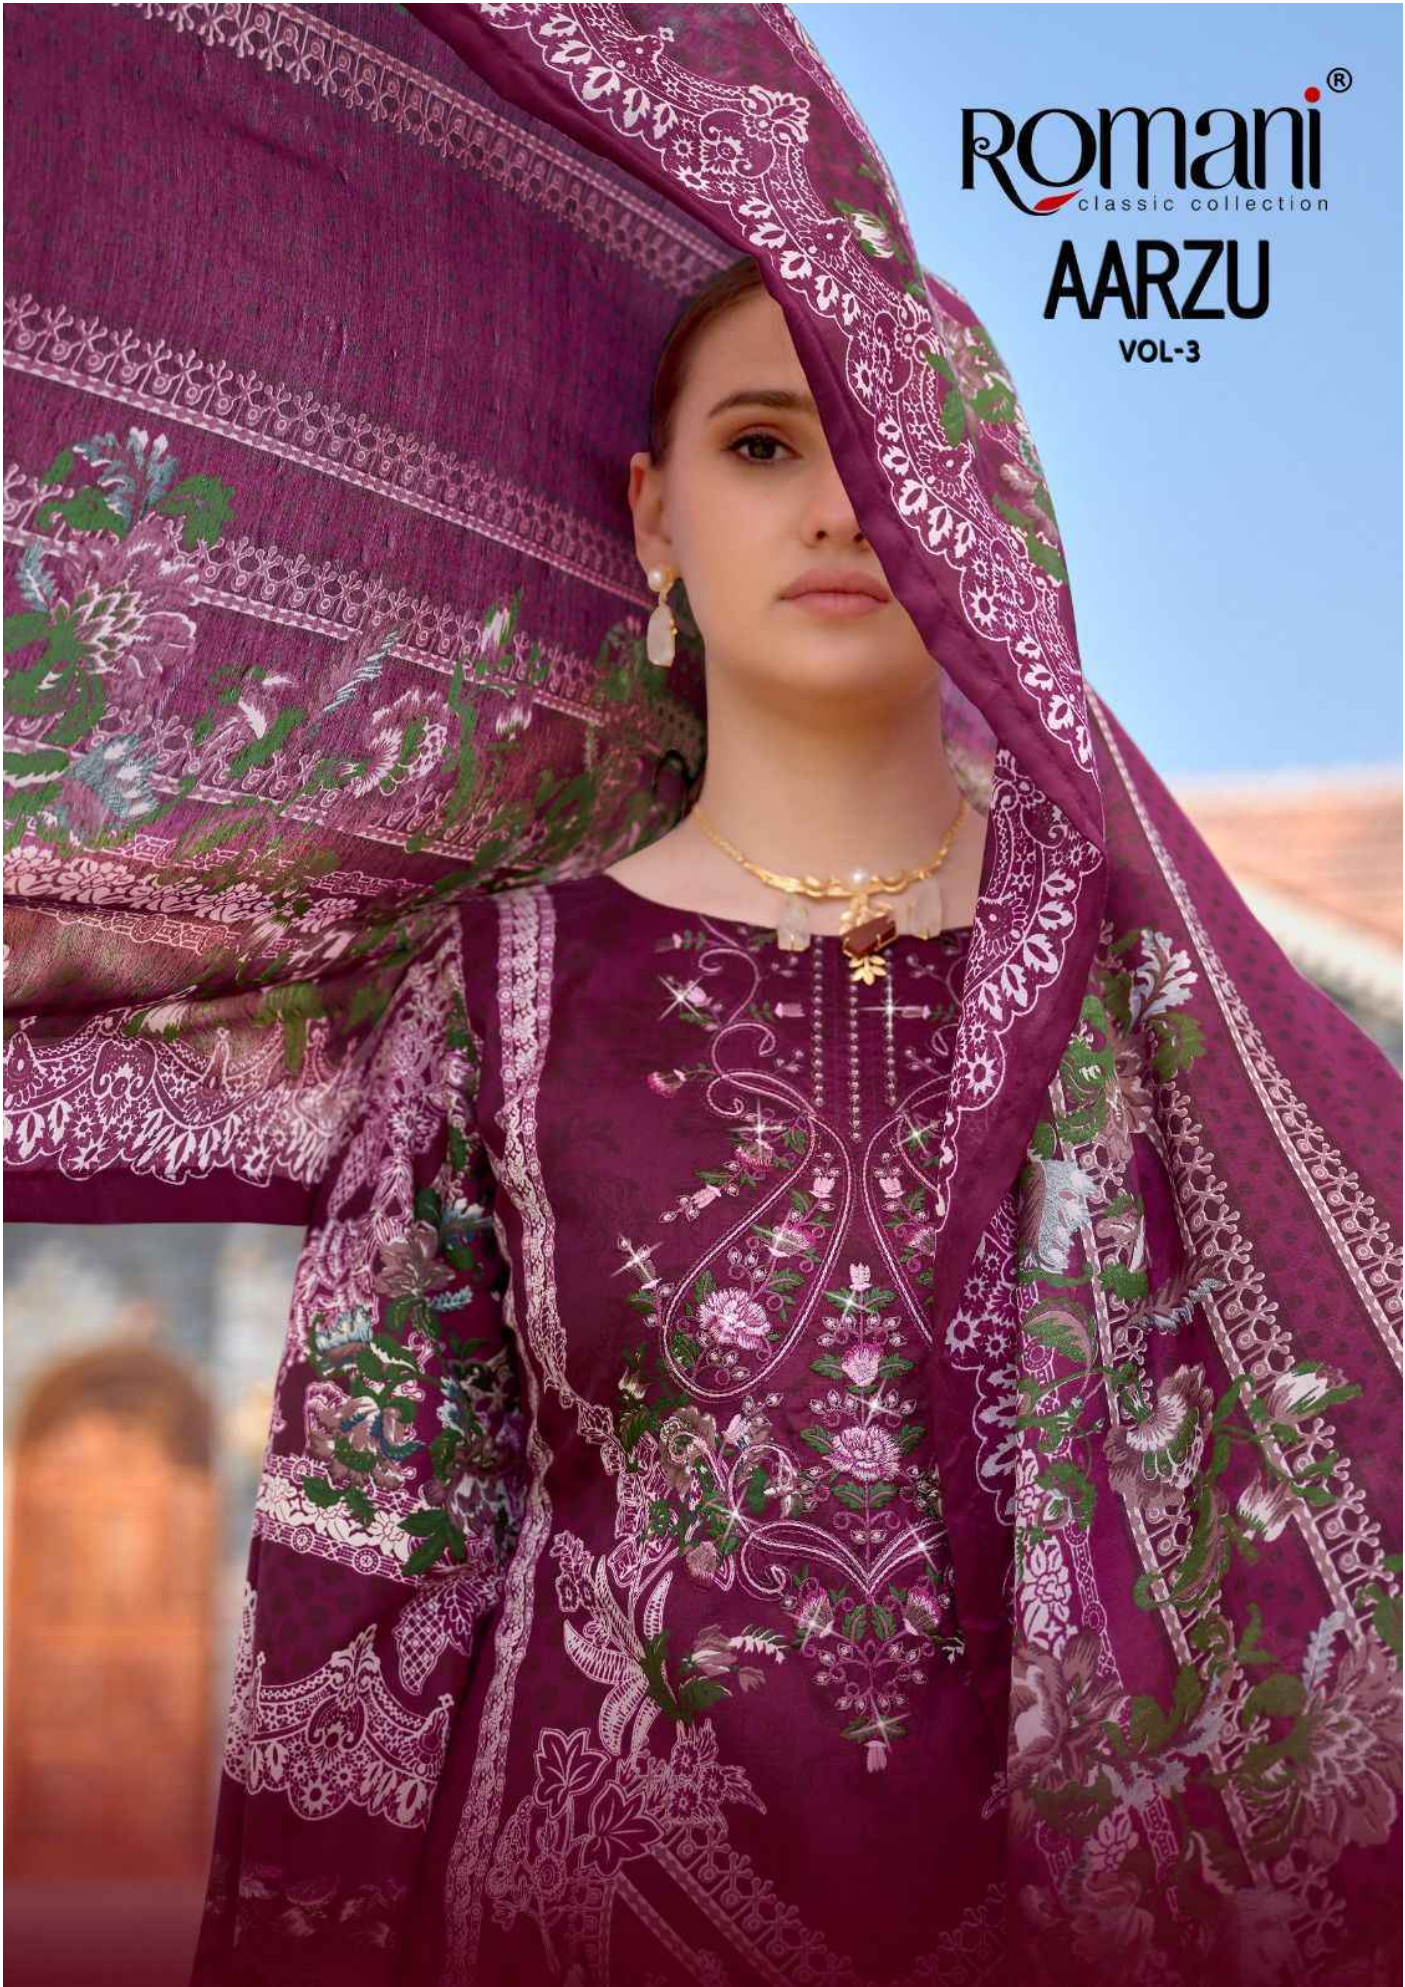

ROMANI®
classic collection

AARZU

VOL-3