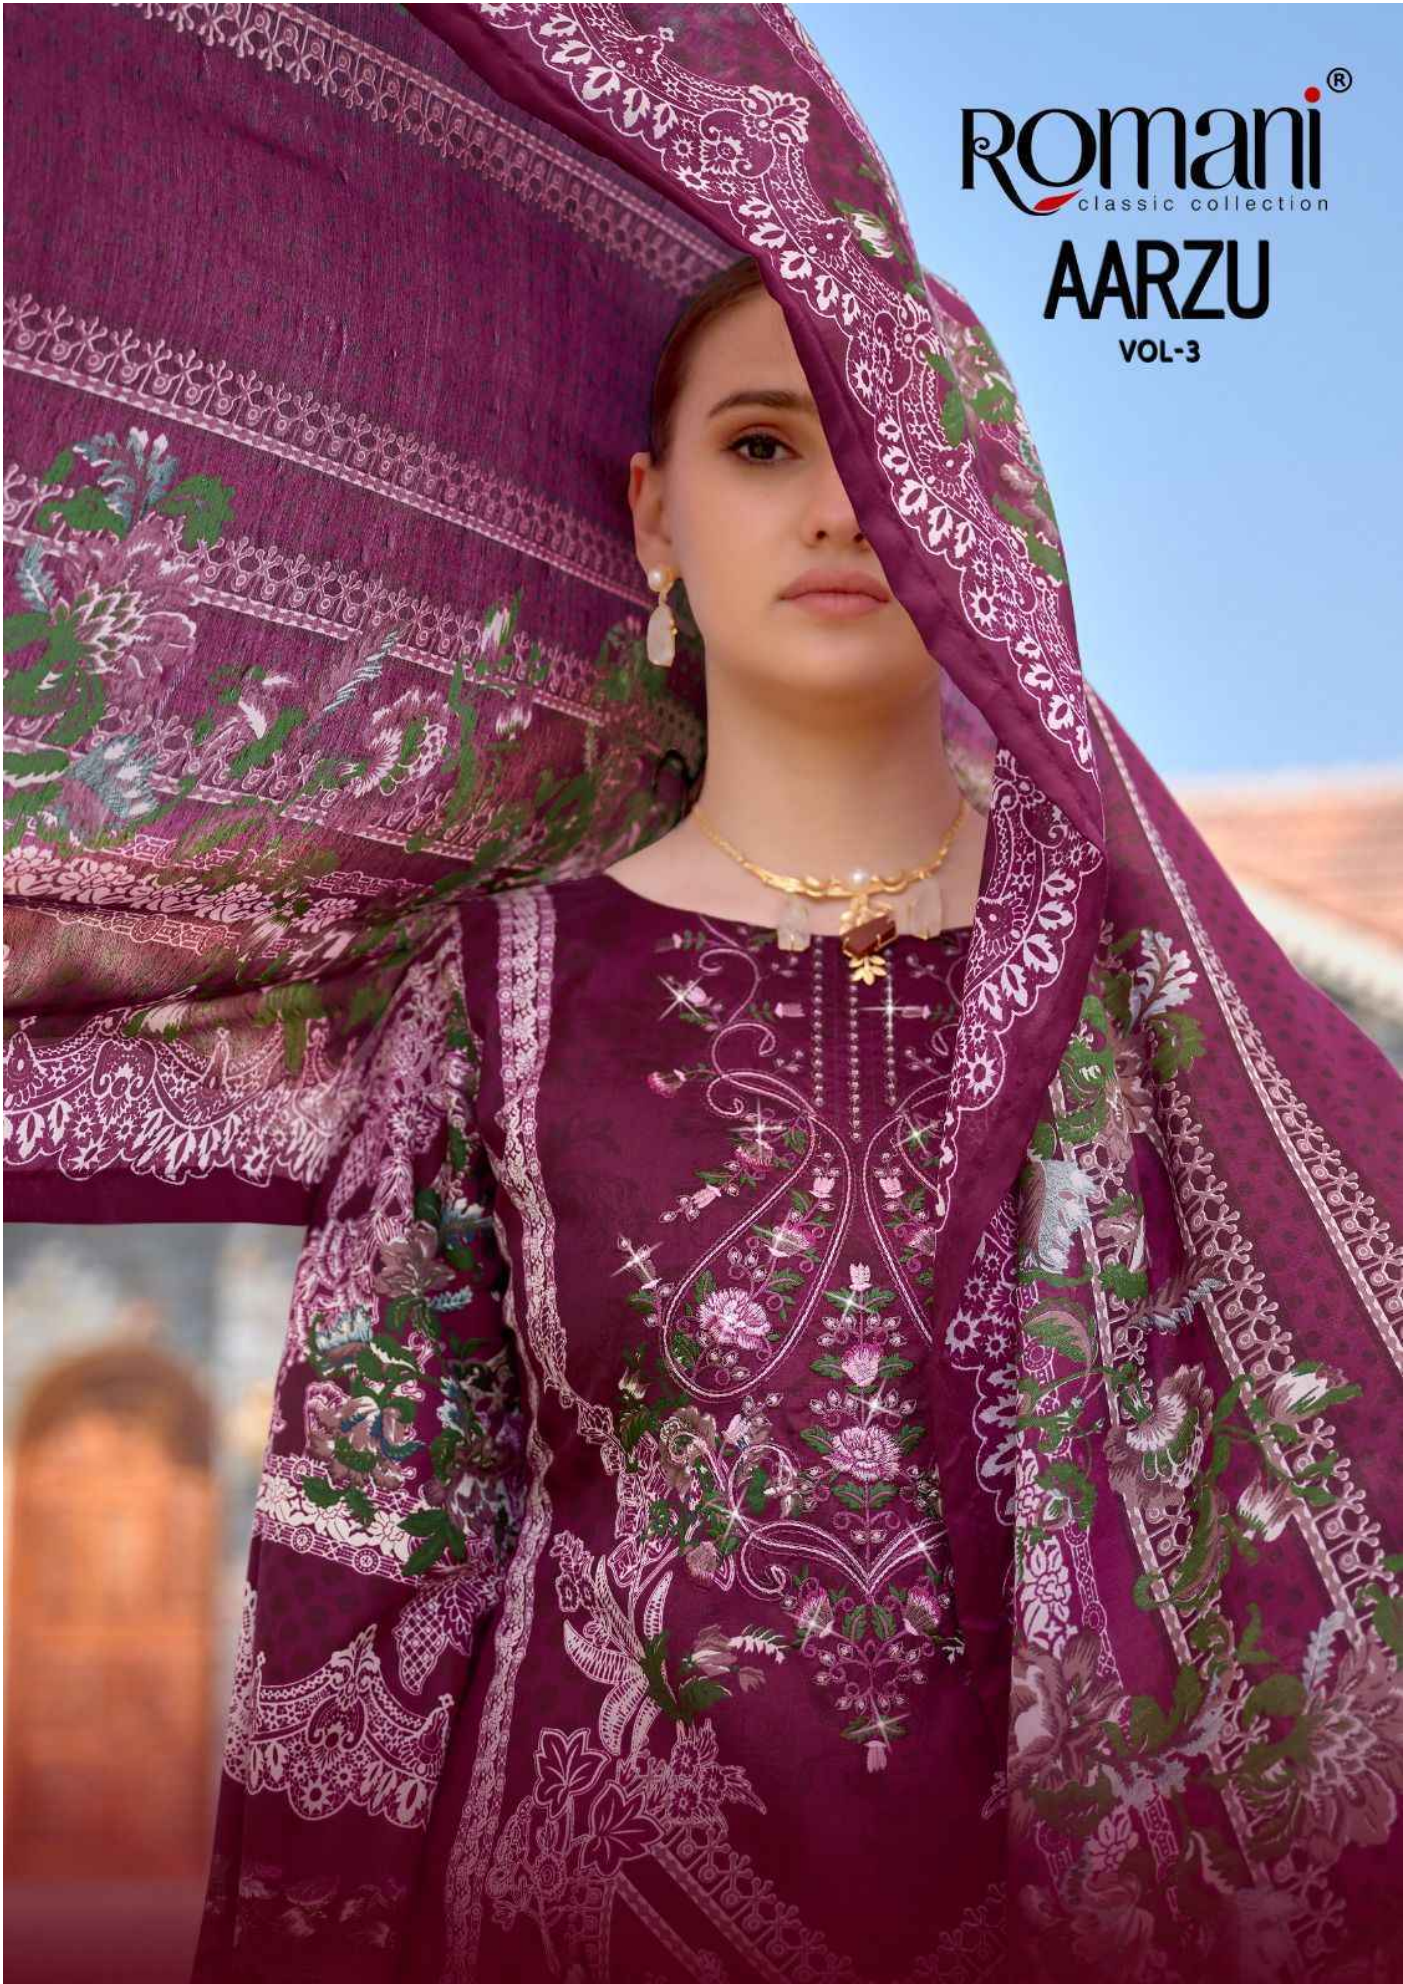

ROMANI®
classic collection

AARZU

VOL-3