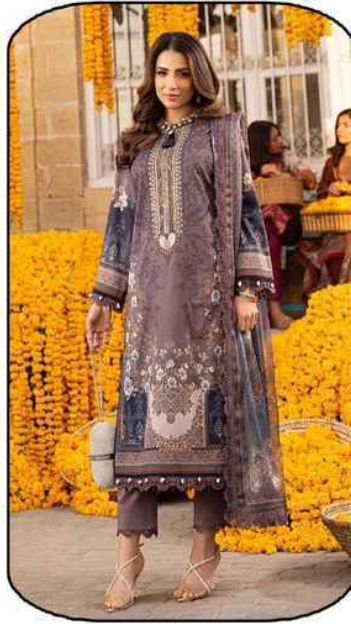

Style.8001

Style.8002

Style.8003

Style.8004

Style.8005

Style.8006

<u>TOP</u>
Pure Lawn cotton - (2.40 MTR APX.)
<u>DUPATTA</u>
Mal-Mal cotton - (2.25 MTR APX.)
<u>BOTTOM</u>
Pure Lawn cotton - (2.00 MTR APX.)

Madhav[®]
Fashion

Riwaaz
LAWN COLLECTION Vol.08

Madhav[®]
Fashion
Riwaaz
LAWN COLLECTION

ME
Style
8005

Madhav[®]
Fashion
Riwaaz
LAWN COLLECTION

Style
8006

Madhav[®]
Fashion
Riwaaz
LAWN COLLECTION

Style
8004