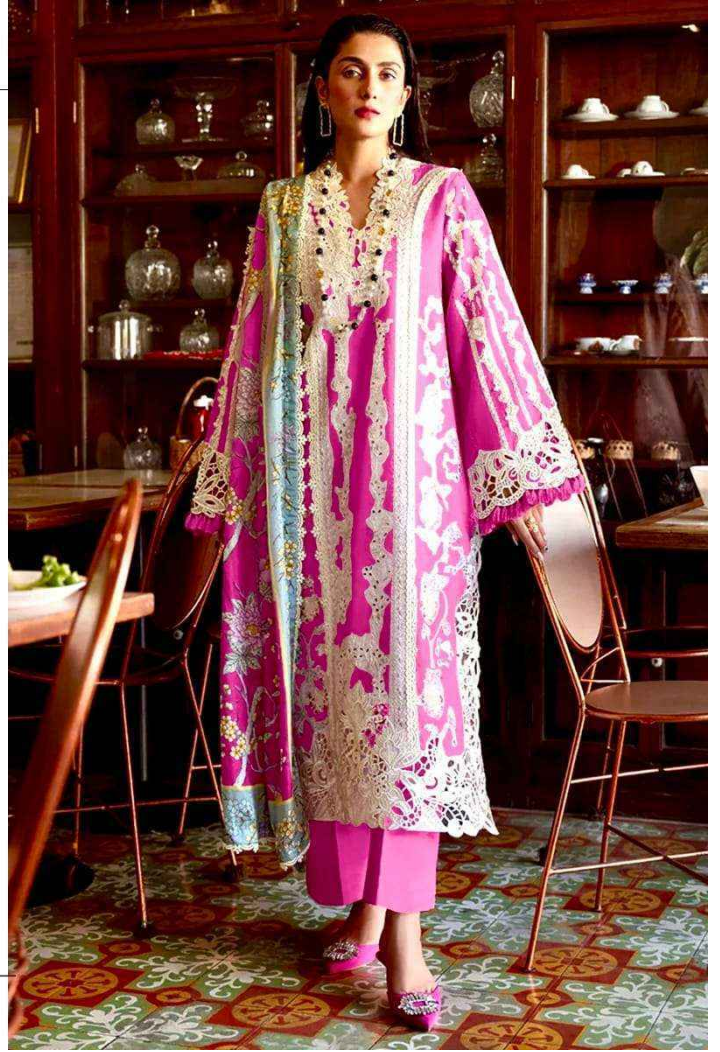

SEMI STICH COLLECTION

TOP- PURE EXPORT QUALITY ZAAM WITH HEAVY EMBROIDERY AND SEQUENCE WORK

BOTTOM- PURE EXPORT QUALITY PURE COTTON

DUPATTA- PURE CHINON FANCY DUPATTA WITH DIGITAL PRINT

7773
D.No:-444 B