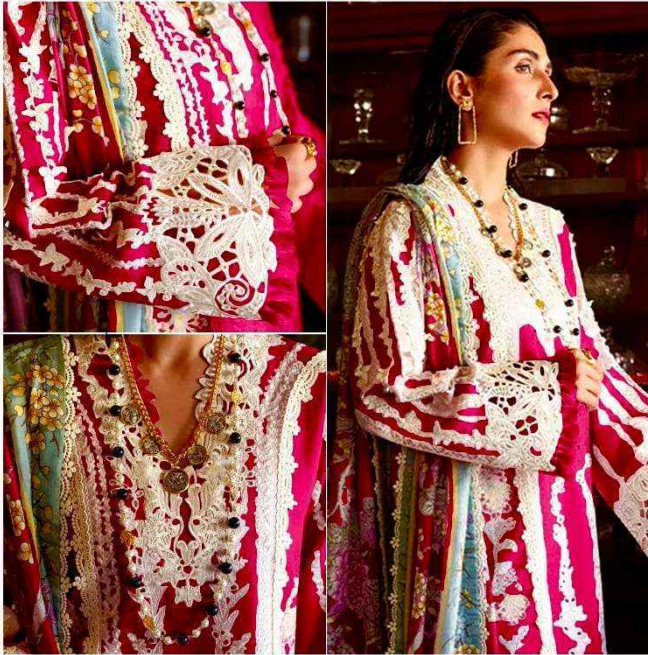

ANAMSA
HIT BEAUTIFUL COLOURS

SEMI STICH COLLECTION

TOP- PURE EXPORT QUALITY ZAAM WITH HEAVY EMBROIDERY AND SEQUENCE WORK

BOTTOM- PURE EXPORT QUALITY PURE COTTON

DUPATTA- PURE CHINON FANCY DUPATTA WITH DIGITAL PRINT

7773
D.No:-444 A

ANAMSA
AA REAL FASHION BRAND

SEMI STICH COLLECTION

TOP- PURE EXPORT QUALITY ZAAM WITH HEAVY EMBROIDERY AND SEQUENCE WORK
BOTTOM- PURE EXPORT QUALITY PURE COTTON
DUPATTA- PURE CHINON FANCY DUPATTA WITH DIGITAL PRINT

7773
D.No:-444 D

ANAMSA
AA REAL FASHION BRAND

SEMI STICH COLLECTION

TOP- PURE EXPORT QUALITY ZAAM WITH HEAVY EMBROIDERY AND SEQUENCE WORK
BOTTOM- PURE EXPORT QUALITY PURE COTTON
DUPATTA- PURE CHINON FANCY DUPATTA WITH DIGITAL PRINT