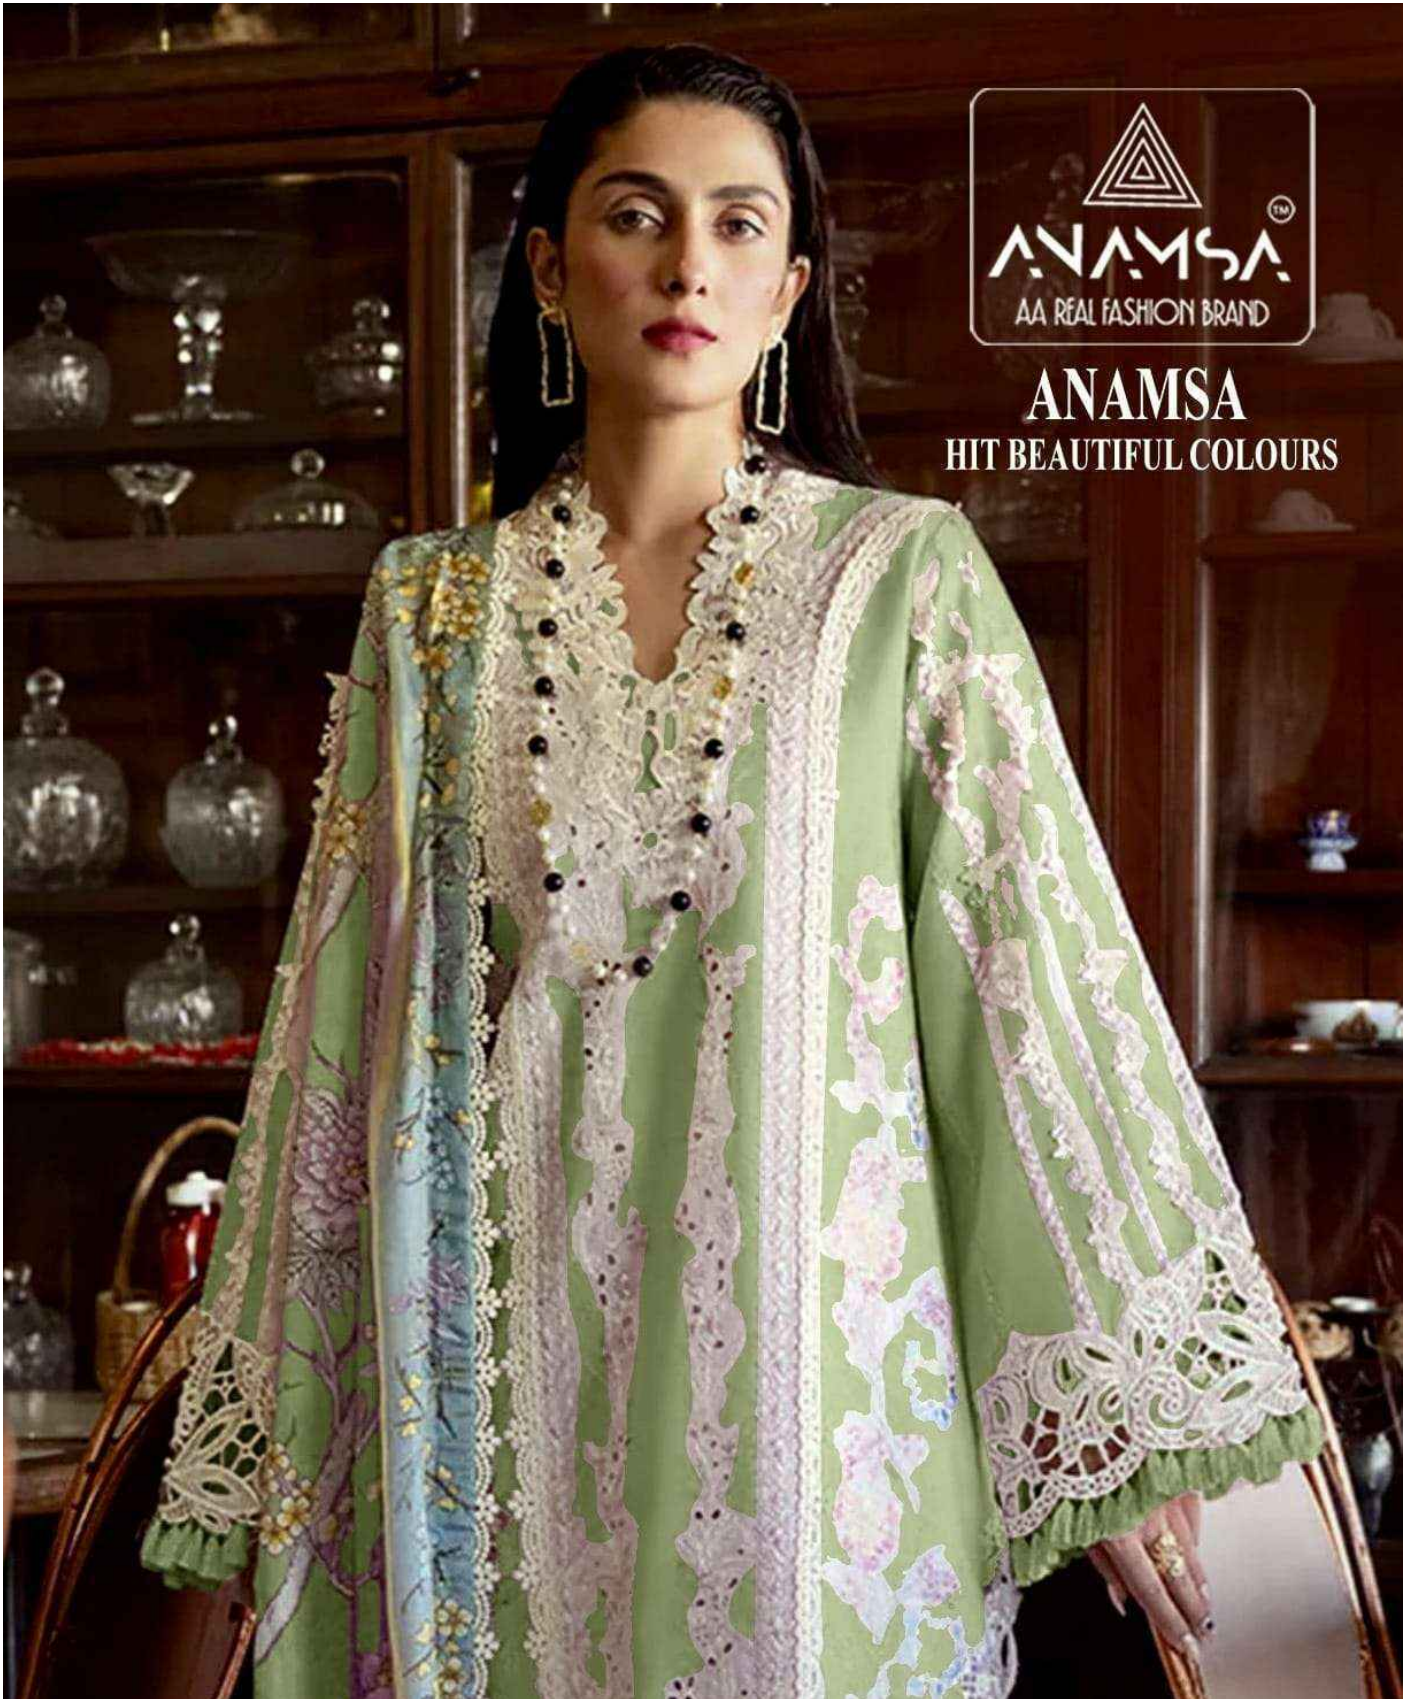

**ANAMSA**  
HIT BEAUTIFUL COLOURS

SEMI STICH COLLECTION

TOP- PURE EXPORT QUALITY ZAAM WITH HEAVY EMBROIDERY AND SEQUENCE WORK  
BOTTOM- PURE EXPORT QUALITY PURE COTTON  
DUPATTA- PURE CHINON FANCY DUPATTA WITH DIGITAL PRINT

7773  
D.No:-444 A

7773  
D.No:-444 B

7773  
D.No:-444 C

7773  
D.No:-444 D

**ANAMSA**  
HIT BEAUTIFUL COLOURS