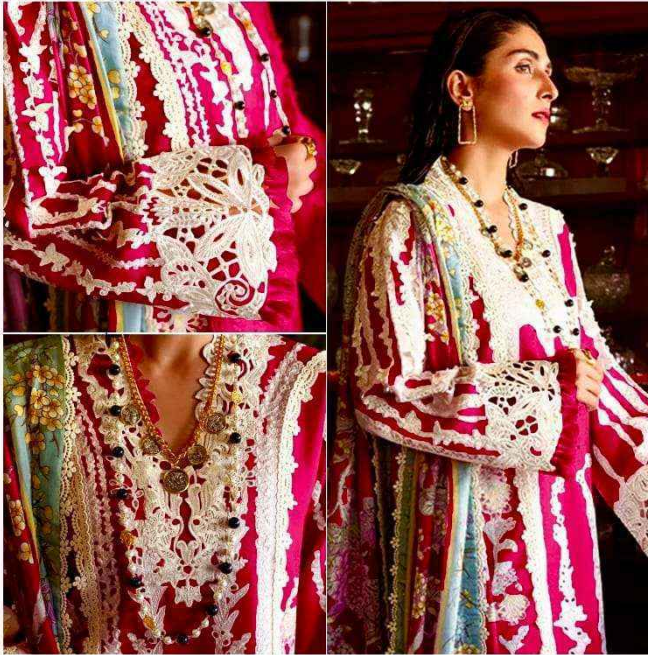

ANAMSA
HIT BEAUTIFUL COLOURS

SEMI STICH COLLECTION

TOP- PURE EXPORT QUALITY ZAAM WITH HEAVY EMBROIDERY AND SEQUENCE WORK
BOTTOM- PURE EXPORT QUALITY PURE COTTON
DUPATTA- PURE CHINON FANCY DUPATTA WITH DIGITAL PRINT

7773
D.No:-444 A

ANAMSA
AA REAL FASHION BRAND

SEMI STICH COLLECTION

TOP- PURE EXPORT QUALITY ZAAM WITH HEAVY EMBROIDERY AND SEQUENCE WORK
BOTTOM- PURE EXPORT QUALITY PURE COTTON
DUPATTA- PURE CHINON FANCY DUPATTA WITH DIGITAL PRINT

7773
D.No:-444 D

ANAMSA
AA REAL FASHION BRAND

SEMI STICH COLLECTION

TOP- PURE EXPORT QUALITY ZAAM WITH HEAVY EMBROIDERY AND SEQUENCE WORK
BOTTOM- PURE EXPORT QUALITY PURE COTTON
DUPATTA- PURE CHINON FANCY DUPATTA WITH DIGITAL PRINT