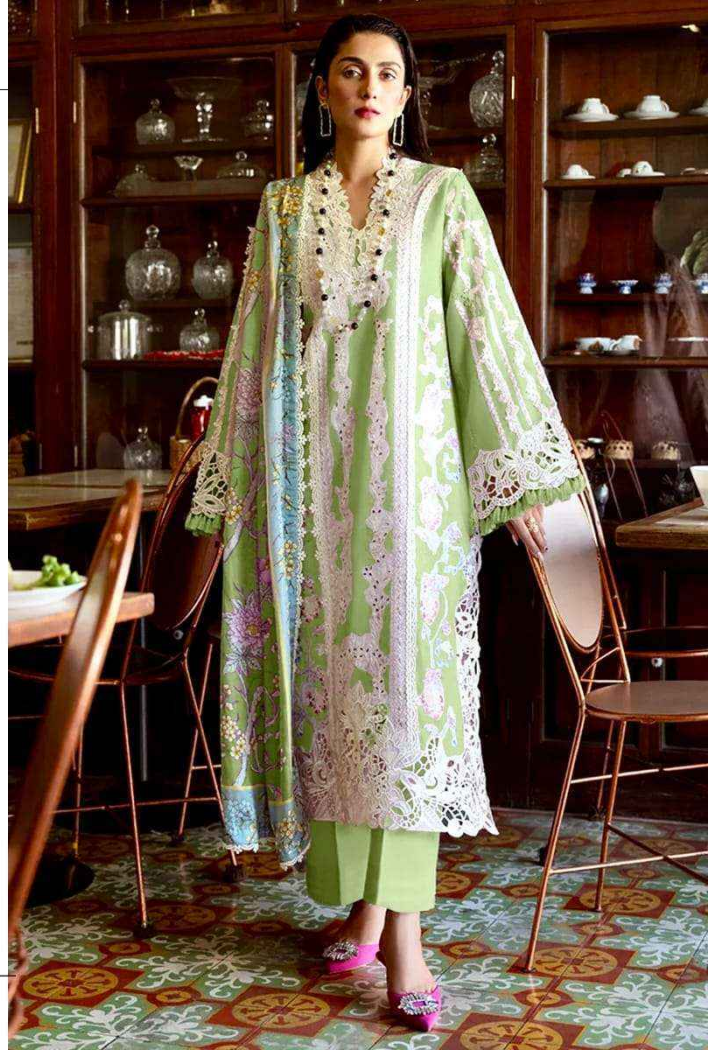

ANAMSA
HIT BEAUTIFUL COLOURS

SEMI STICH COLLECTION

TOP- PURE EXPORT QUALITY ZAAM WITH HEAVY EMBROIDERY AND SEQUENCE WORK
BOTTOM- PURE EXPORT QUALITY PURE COTTON
DUPATTA- PURE CHINON FANCY DUPATTA WITH DIGITAL PRINT

7773
D.No:-444 A

ANAMSA
AA REAL FASHION BRAND

SEMI STICH COLLECTION

TOP- PURE EXPORT QUALITY ZAAM WITH HEAVY EMBROIDERY AND SEQUENCE WORK
BOTTOM- PURE EXPORT QUALITY PURE COTTON
DUPATTA- PURE CHINON FANCY DUPATTA WITH DIGITAL PRINT