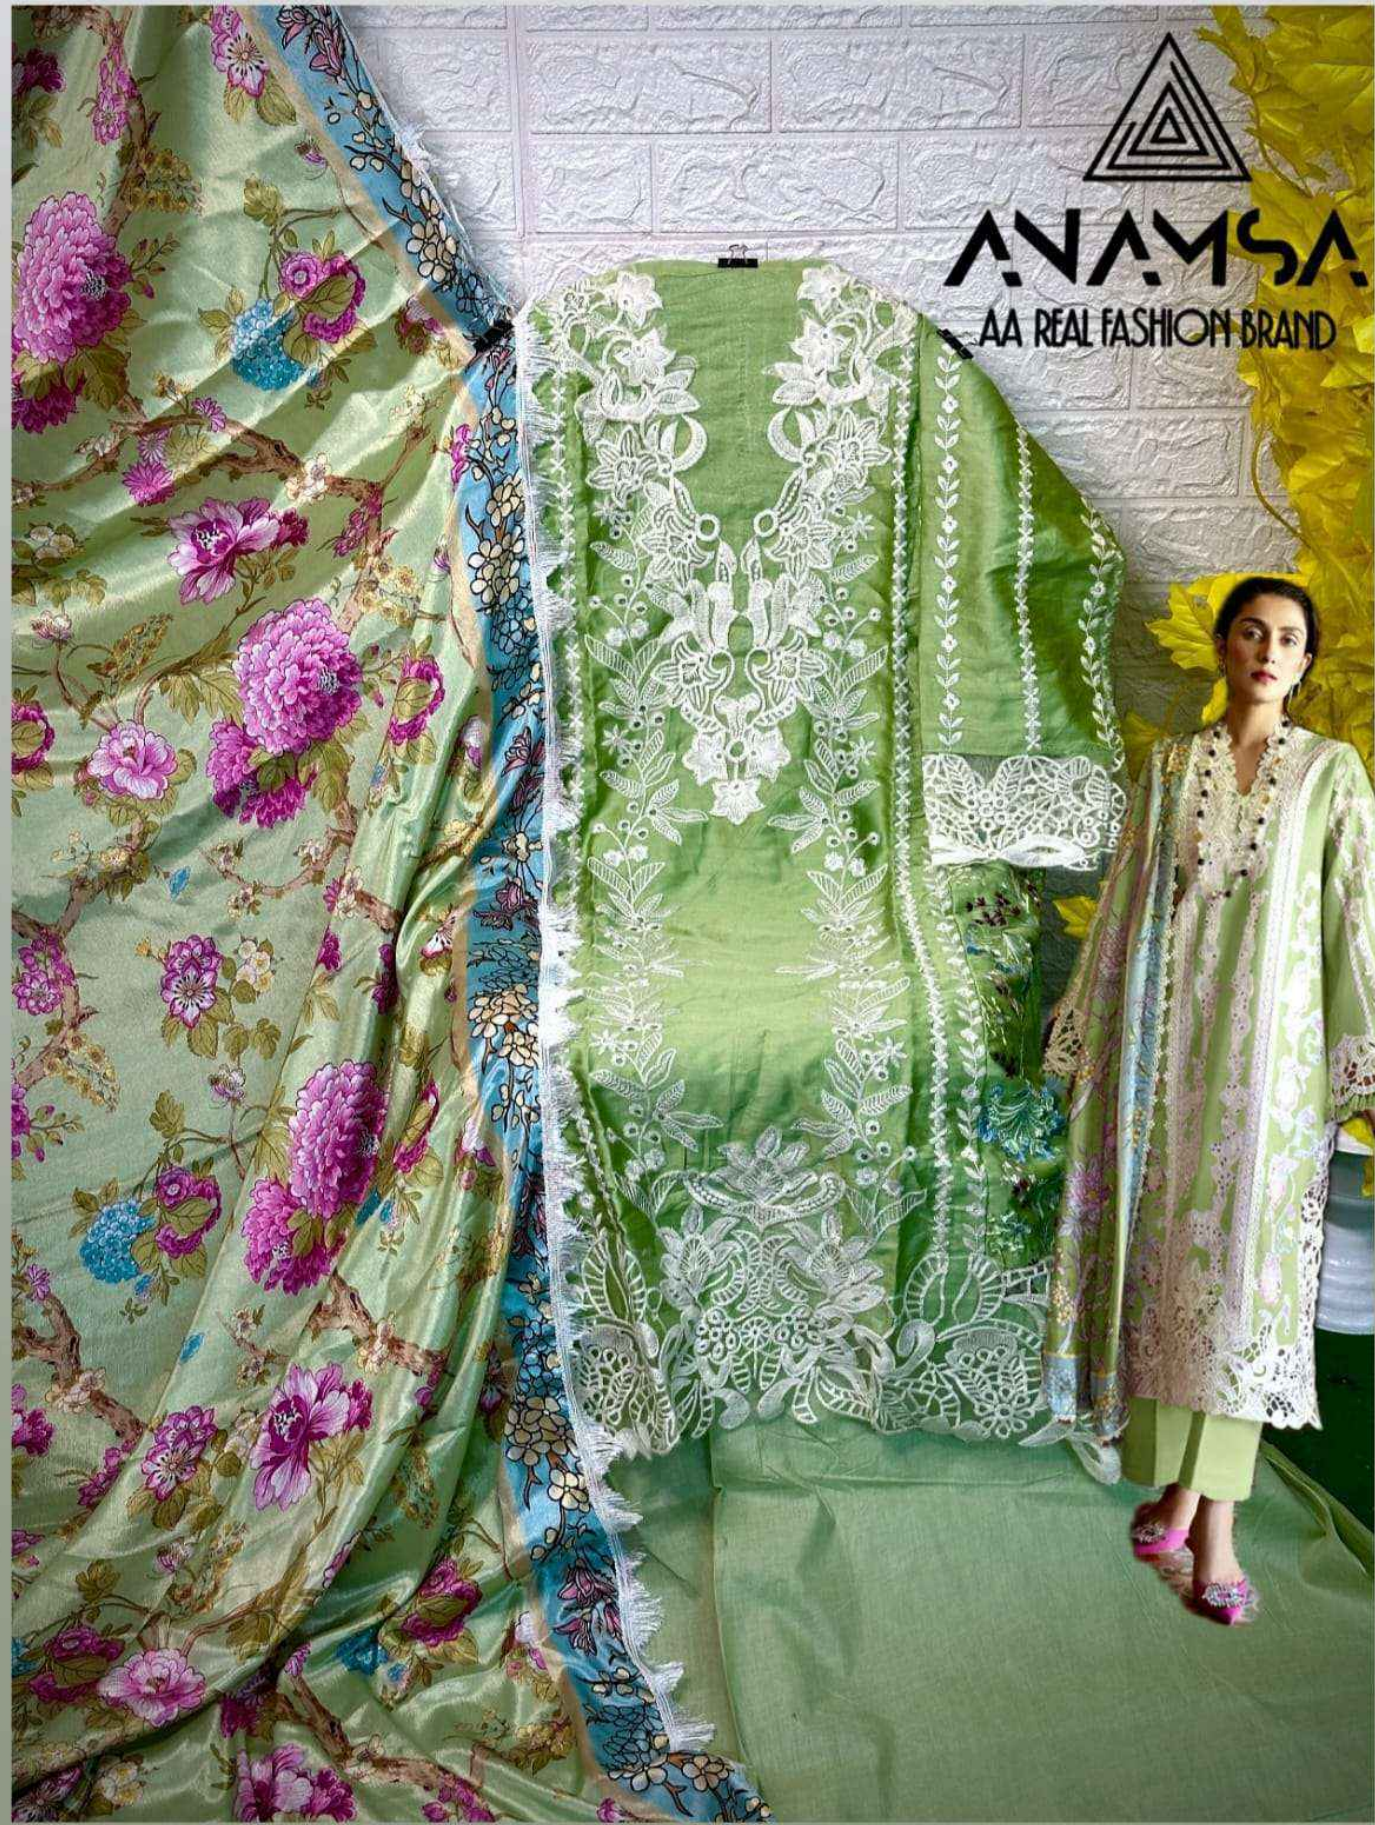

ANAMSA
HIT BEAUTIFUL COLOURS

SEMI STICH COLLECTION

TOP- PURE EXPORT QUALITY ZAAM WITH HEAVY EMBROIDERY AND SEQUENCE WORK

BOTTOM- PURE EXPORT QUALITY PURE COTTON

DUPATTA- PURE CHINON FANCY DUPATTA WITH DIGITAL PRINT

7773
D.No:-444 A

ANAMSA
AA REAL FASHION BRAND

SEMI STICH COLLECTION

TOP- PURE EXPORT QUALITY ZAAM WITH HEAVY EMBROIDERY AND SEQUENCE WORK
BOTTOM- PURE EXPORT QUALITY PURE COTTON
DUPATTA- PURE CHINON FANCY DUPATTA WITH DIGITAL PRINT