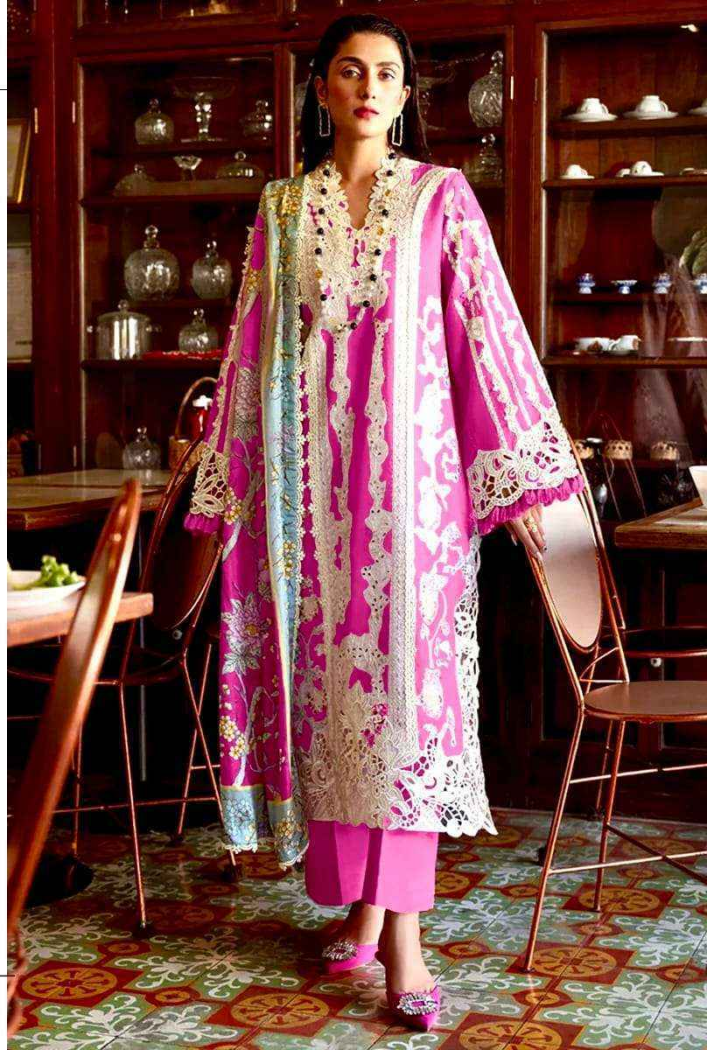

SEMI STICH COLLECTION

TOP- PURE EXPORT QUALITY ZAAM WITH HEAVY EMBROIDERY AND SEQUENCE WORK

BOTTOM- PURE EXPORT QUALITY PURE COTTON

DUPATTA- PURE CHINON FANCY DUPATTA WITH DIGITAL PRINT

7773
D.No:-444 B