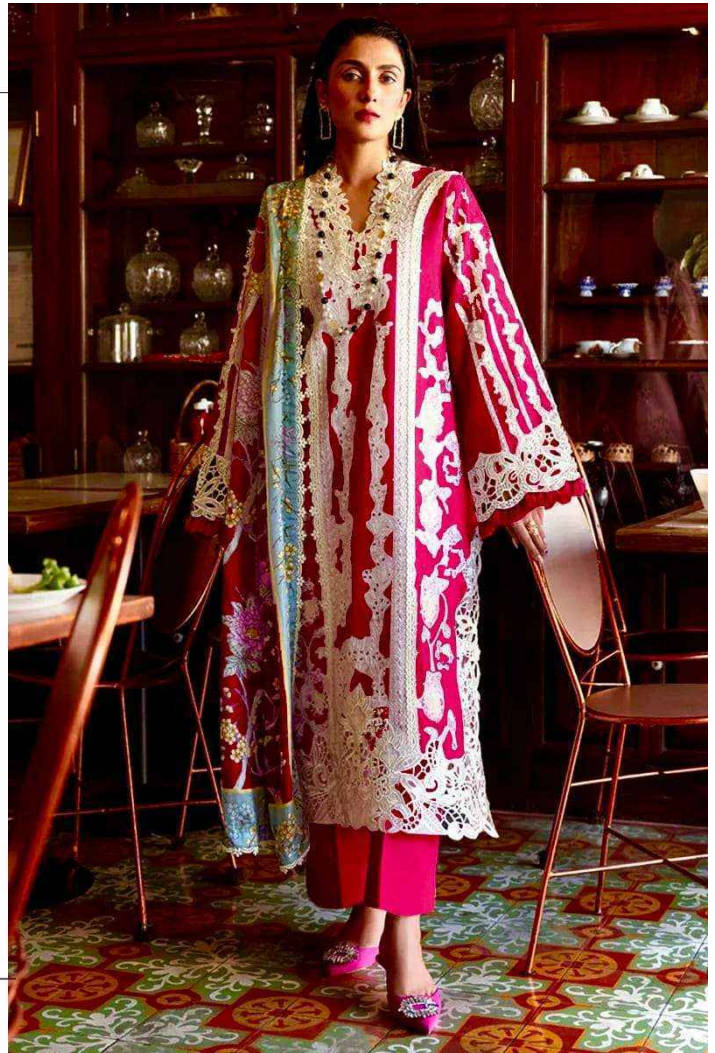

SEMI STICH COLLECTION

TOP- PURE EXPORT QUALITY ZAAM WITH HEAVY EMBROIDERY AND SEQUENCE WORK
BOTTOM- PURE EXPORT QUALITY PURE COTTON
DUPATTA- PURE CHINON FANCY DUPATTA WITH DIGITAL PRINT

7773
D.No:-444 D