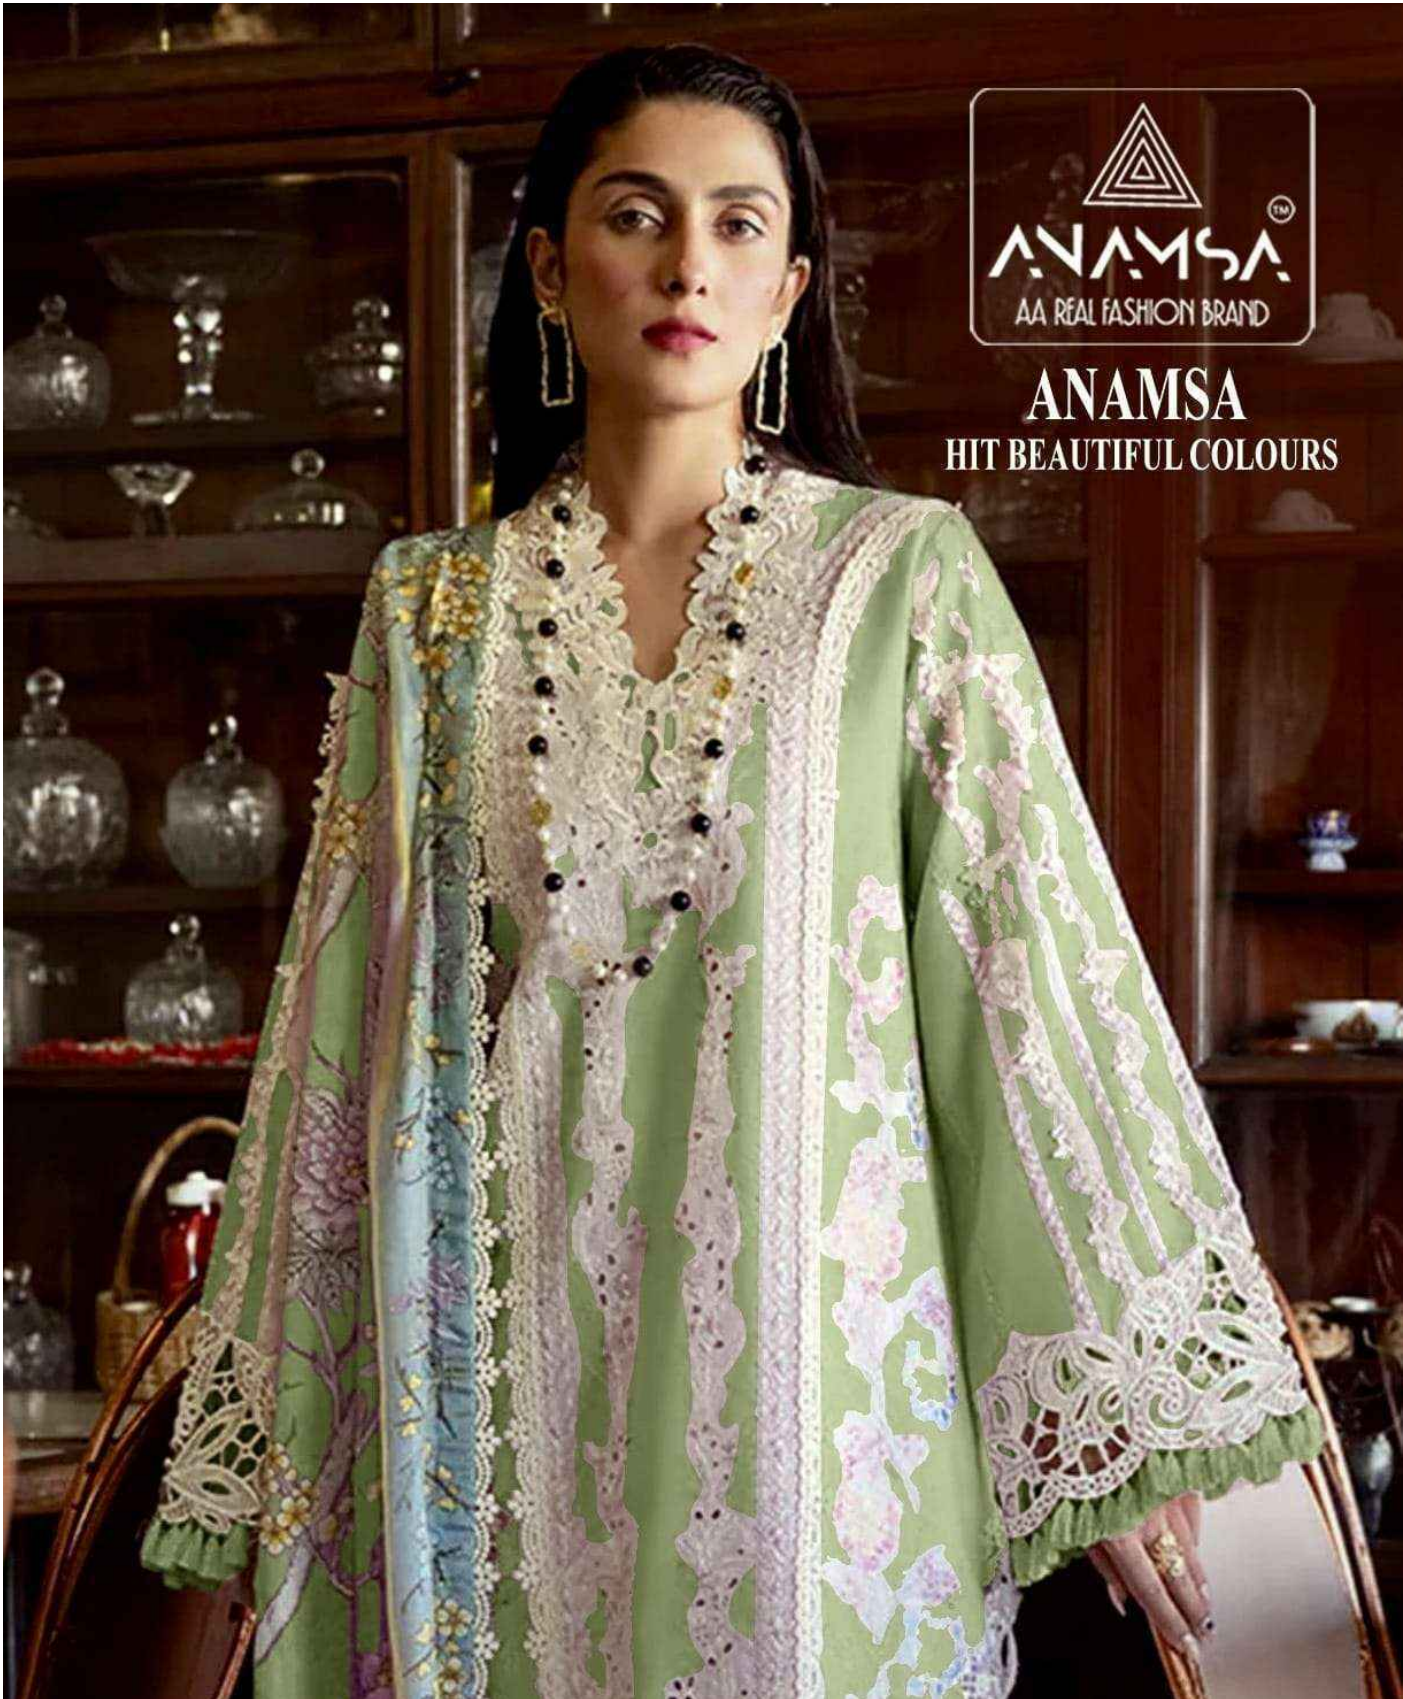

ANAMSA
HIT BEAUTIFUL COLOURS

SEMI STICH COLLECTION

TOP- PURE EXPORT QUALITY ZAAM WITH HEAVY EMBROIDERY AND SEQUENCE WORK

BOTTOM- PURE EXPORT QUALITY PURE COTTON

DUPATTA- PURE CHINON FANCY DUPATTA WITH DIGITAL PRINT

7773
D.No:-444 A

7773
D.No:-444 B

7773
D.No:-444 C

7773
D.No:-444 D

ANAMSA
HIT BEAUTIFUL COLOURS