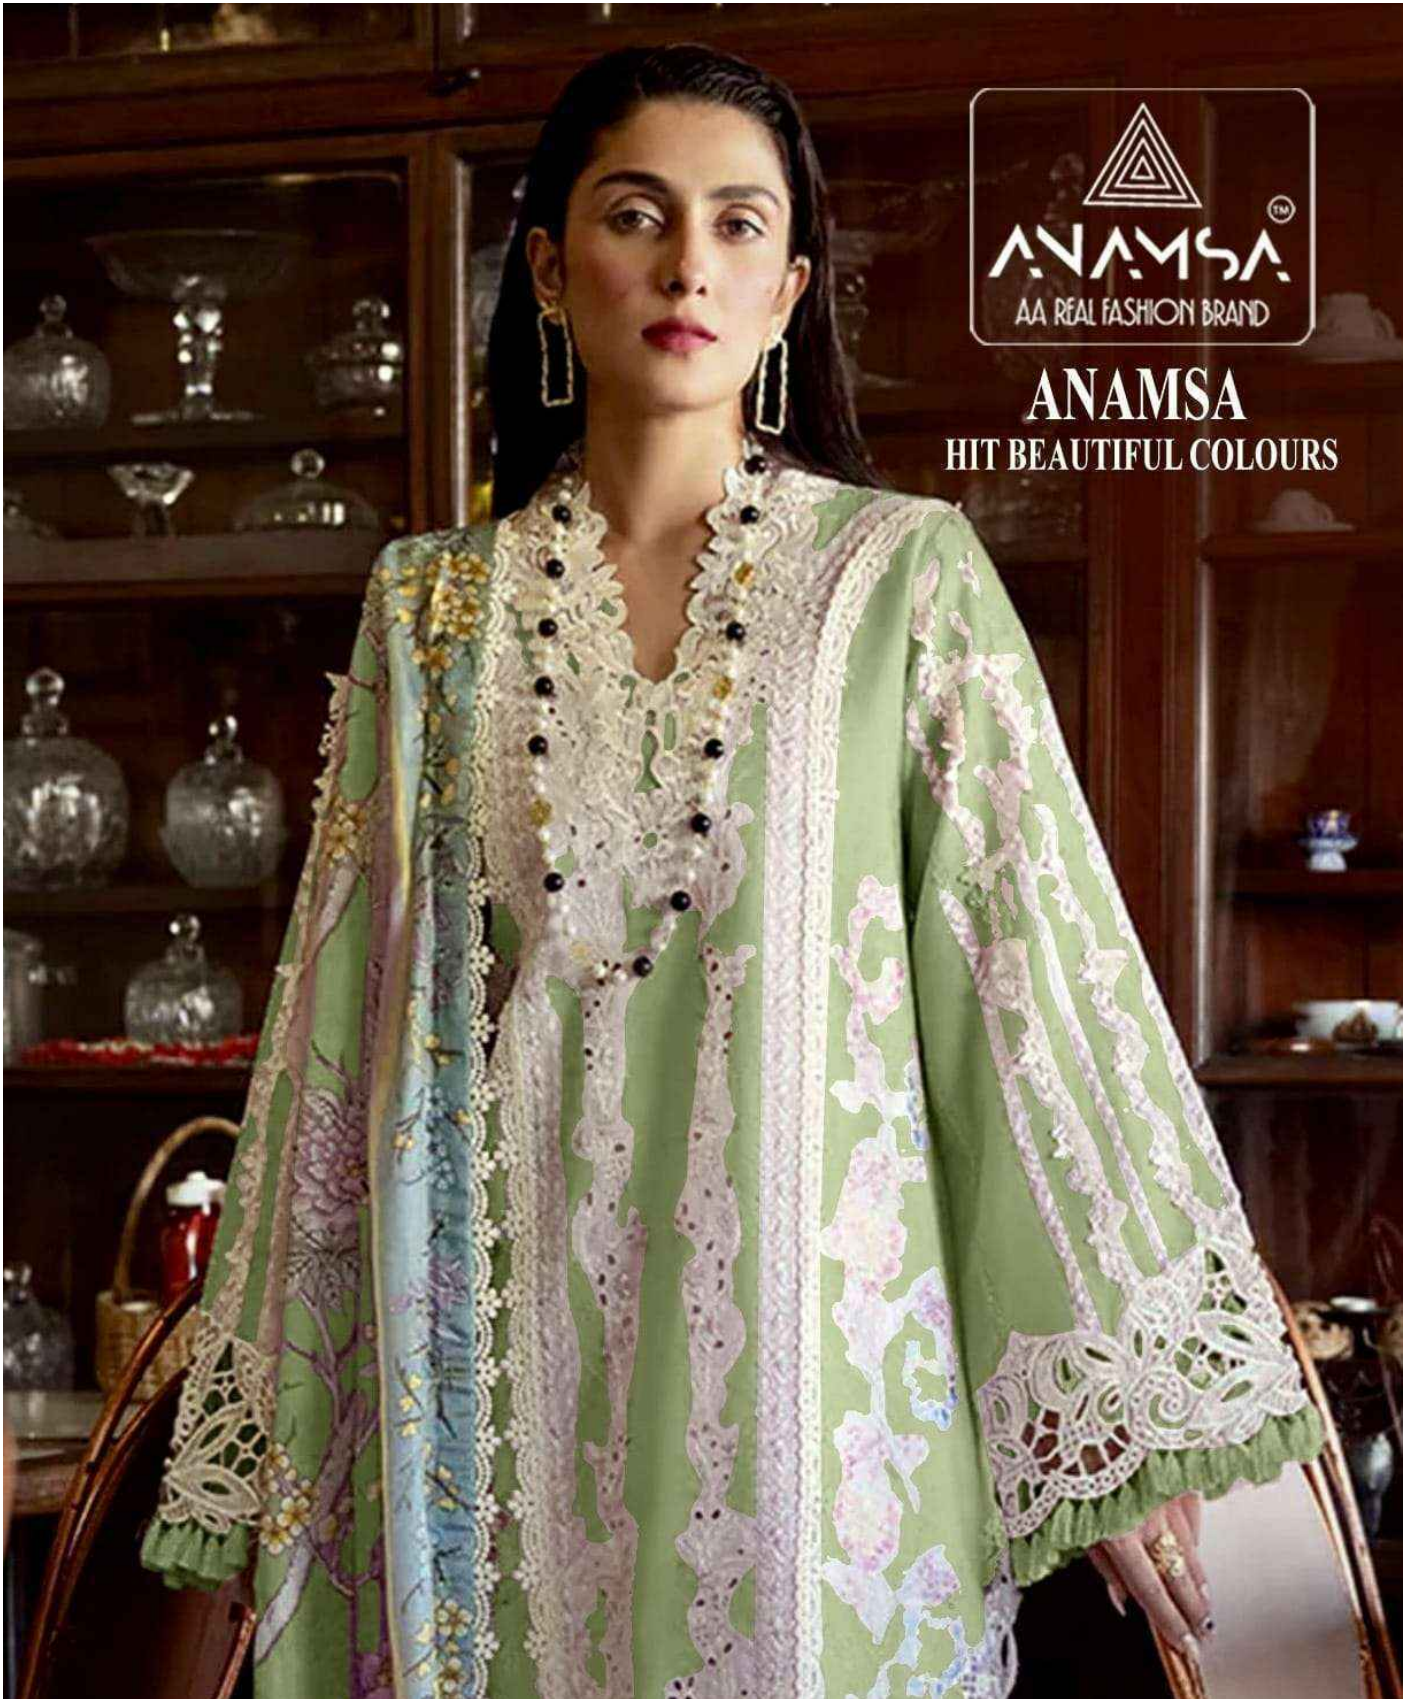

**ANAMSA**  
HIT BEAUTIFUL COLOURS

SEMI STICH COLLECTION

TOP- PURE EXPORT QUALITY ZAAM WITH HEAVY EMBROIDERY AND SEQUENCE WORK  
BOTTOM- PURE EXPORT QUALITY PURE COTTON  
DUPATTA- PURE CHINON FANCY DUPATTA WITH DIGITAL PRINT

7773  
D.No:-444 A

**ANAMSA**  
AA REAL FASHION BRAND

SEMI STICH COLLECTION

TOP- PURE EXPORT QUALITY ZAAM WITH HEAVY EMBROIDERY AND SEQUENCE WORK  
BOTTOM- PURE EXPORT QUALITY PURE COTTON  
DUPATTA- PURE CHINON FANCY DUPATTA WITH DIGITAL PRINT

7773  
D.No:-444 D

**ANAMSA**  
AA REAL FASHION BRAND

SEMI STICH COLLECTION

TOP- PURE EXPORT QUALITY ZAAM WITH HEAVY EMBROIDERY AND SEQUENCE WORK  
BOTTOM- PURE EXPORT QUALITY PURE COTTON  
DUPATTA- PURE CHINON FANCY DUPATTA WITH DIGITAL PRINT