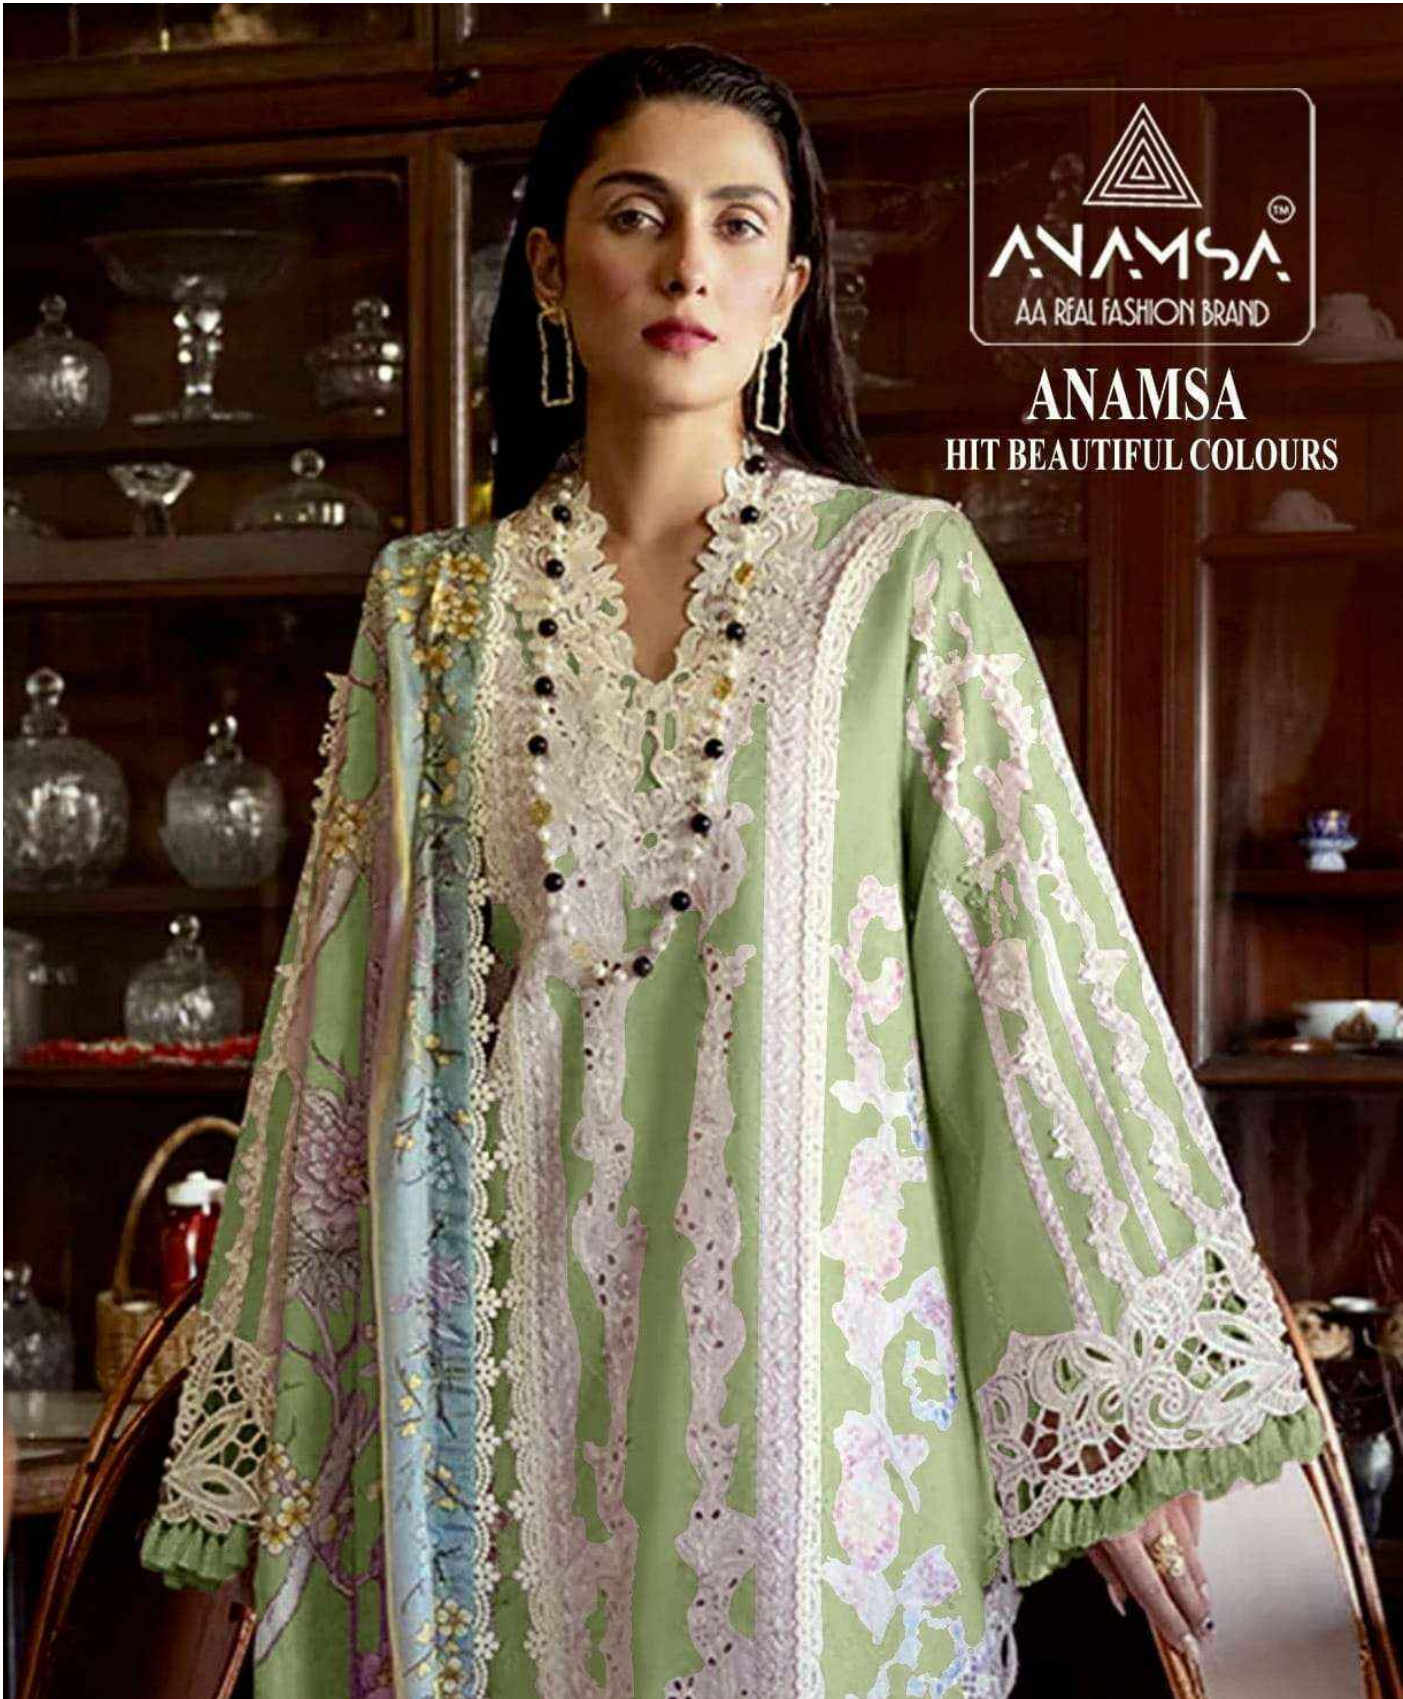

ANAMSA
HIT BEAUTIFUL COLOURS

SEMI STICH COLLECTION

TOP- PURE EXPORT QUALITY ZAAM WITH HEAVY EMBROIDERY AND SEQUENCE WORK

BOTTOM- PURE EXPORT QUALITY PURE COTTON

DUPATTA- PURE CHINON FANCY DUPATTA WITH DIGITAL PRINT

7773
D.No:-444 A

ANAMSA
AA REAL FASHION BRAND

SEMI STICH COLLECTION

TOP- PURE EXPORT QUALITY ZAAM WITH HEAVY EMBROIDERY AND SEQUENCE WORK
BOTTOM- PURE EXPORT QUALITY PURE COTTON
DUPATTA- PURE CHINON FANCY DUPATTA WITH DIGITAL PRINT