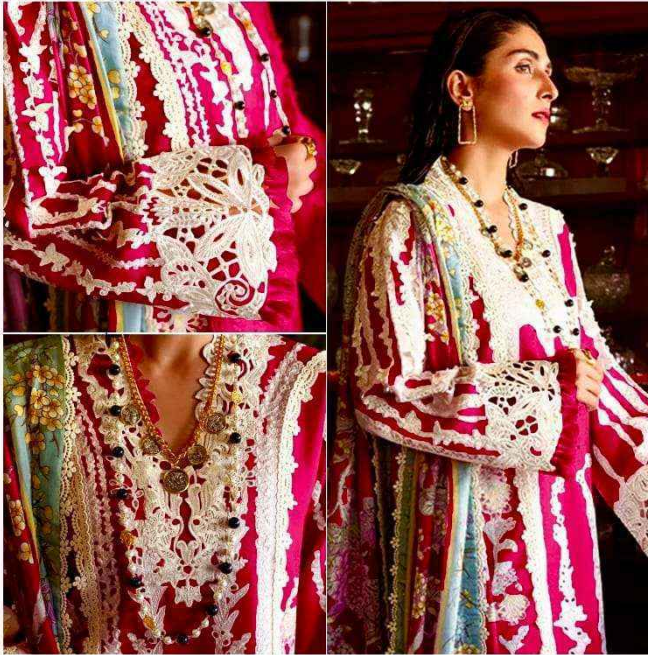

**ANAMSA**  
HIT BEAUTIFUL COLOURS

SEMI STICH COLLECTION

TOP- PURE EXPORT QUALITY ZAAM WITH HEAVY EMBROIDERY AND SEQUENCE WORK  
BOTTOM- PURE EXPORT QUALITY PURE COTTON  
DUPATTA- PURE CHINON FANCY DUPATTA WITH DIGITAL PRINT

7773  
D.No:-444 A

**ANAMSA**  
AA REAL FASHION BRAND

SEMI STICH COLLECTION

TOP- PURE EXPORT QUALITY ZAAM WITH HEAVY EMBROIDERY AND SEQUENCE WORK  
BOTTOM- PURE EXPORT QUALITY PURE COTTON  
DUPATTA- PURE CHINON FANCY DUPATTA WITH DIGITAL PRINT

7773  
D.No:-444 D

**ANAMSA**  
AA REAL FASHION BRAND

SEMI STICH COLLECTION

TOP- PURE EXPORT QUALITY ZAAM WITH HEAVY EMBROIDERY AND SEQUENCE WORK  
BOTTOM- PURE EXPORT QUALITY PURE COTTON  
DUPATTA- PURE CHINON FANCY DUPATTA WITH DIGITAL PRINT