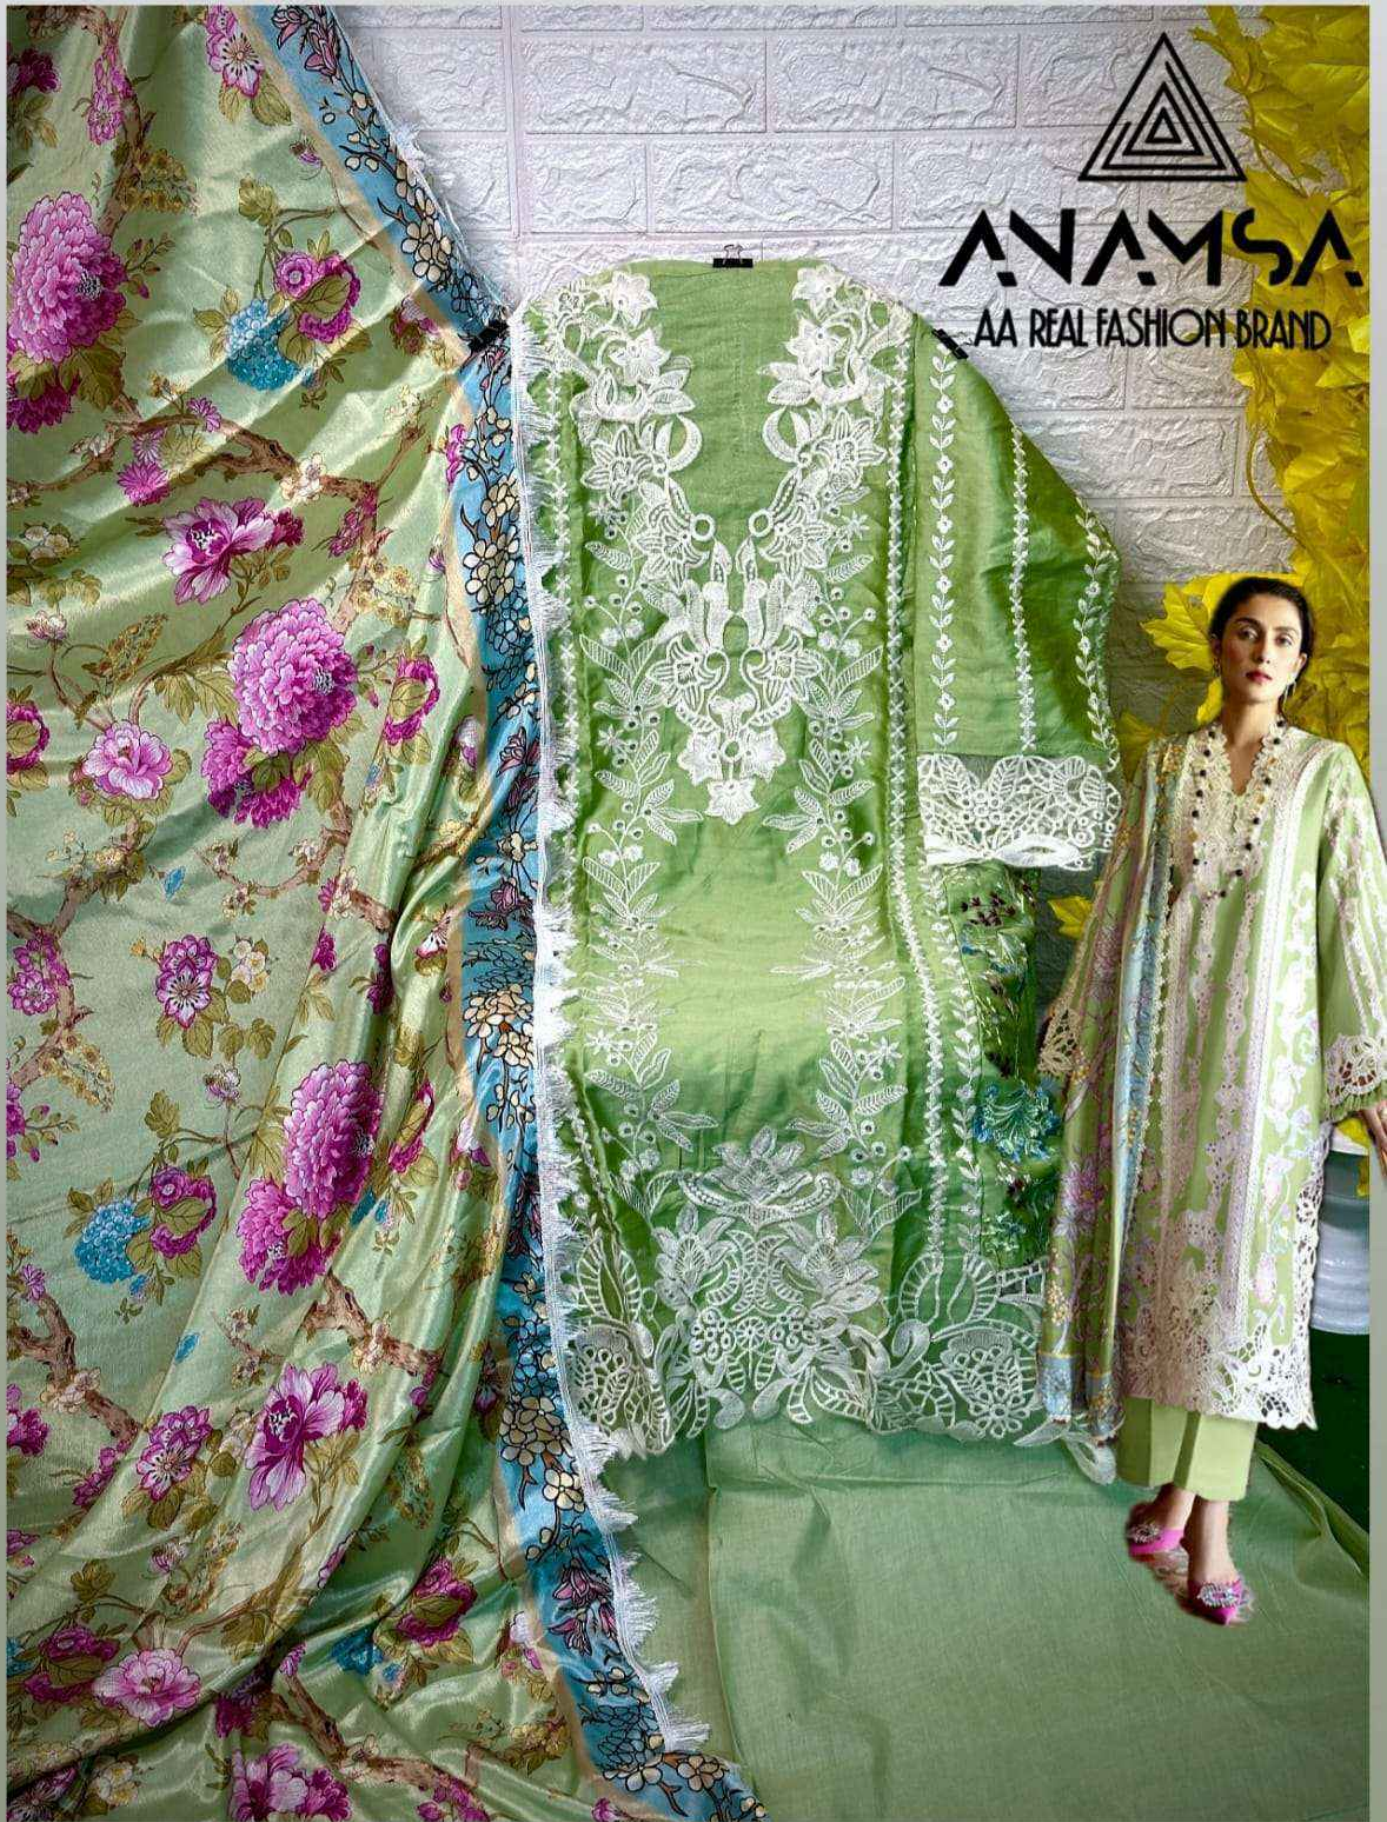

ANAMSA
HIT BEAUTIFUL COLOURS

SEMI STICH COLLECTION

TOP- PURE EXPORT QUALITY ZAAM WITH HEAVY EMBROIDERY AND SEQUENCE WORK

BOTTOM- PURE EXPORT QUALITY PURE COTTON

DUPATTA- PURE CHINON FANCY DUPATTA WITH DIGITAL PRINT

7773
D.No:-444 A

ANAMSA
AA REAL FASHION BRAND

SEMI STICH COLLECTION

TOP- PURE EXPORT QUALITY ZAAM WITH HEAVY EMBROIDERY AND SEQUENCE WORK
BOTTOM- PURE EXPORT QUALITY PURE COTTON
DUPATTA- PURE CHINON FANCY DUPATTA WITH DIGITAL PRINT