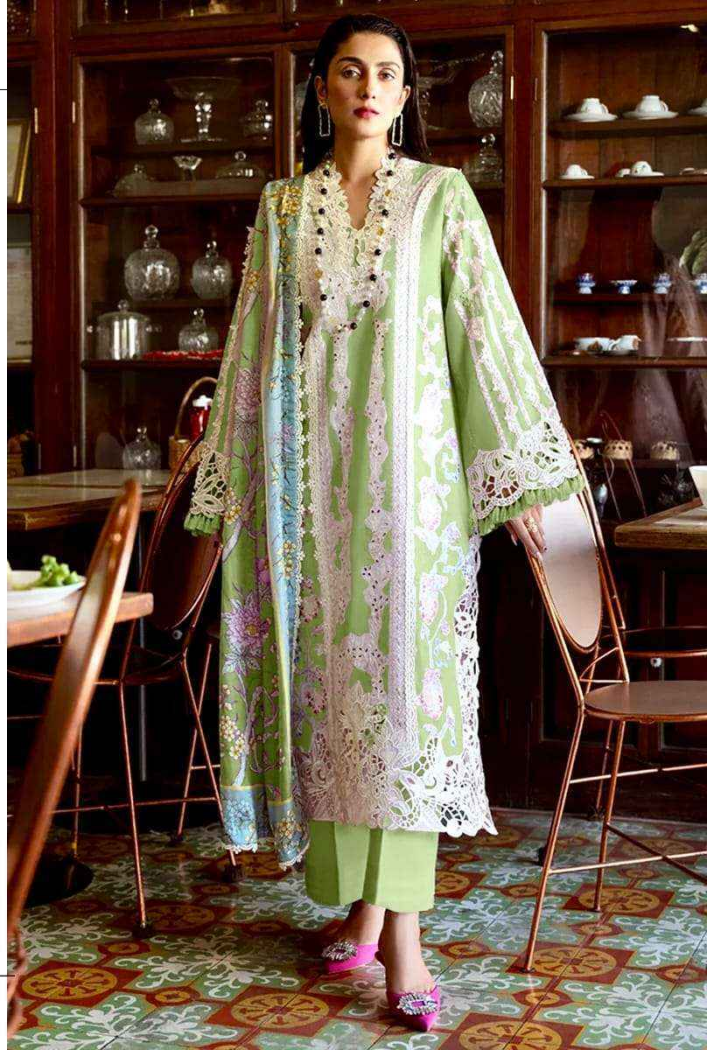

ANAMSA
HIT BEAUTIFUL COLOURS

SEMI STICH COLLECTION

TOP- PURE EXPORT QUALITY ZAAM WITH HEAVY EMBROIDERY AND SEQUENCE WORK

BOTTOM- PURE EXPORT QUALITY PURE COTTON

DUPATTA- PURE CHINON FANCY DUPATTA WITH DIGITAL PRINT

7773
D.No:-444 A

ANAMSA
AA REAL FASHION BRAND

SEMI STICH COLLECTION

TOP- PURE EXPORT QUALITY ZAAM WITH HEAVY EMBROIDERY AND SEQUENCE WORK
BOTTOM- PURE EXPORT QUALITY PURE COTTON
DUPATTA- PURE CHINON FANCY DUPATTA WITH DIGITAL PRINT