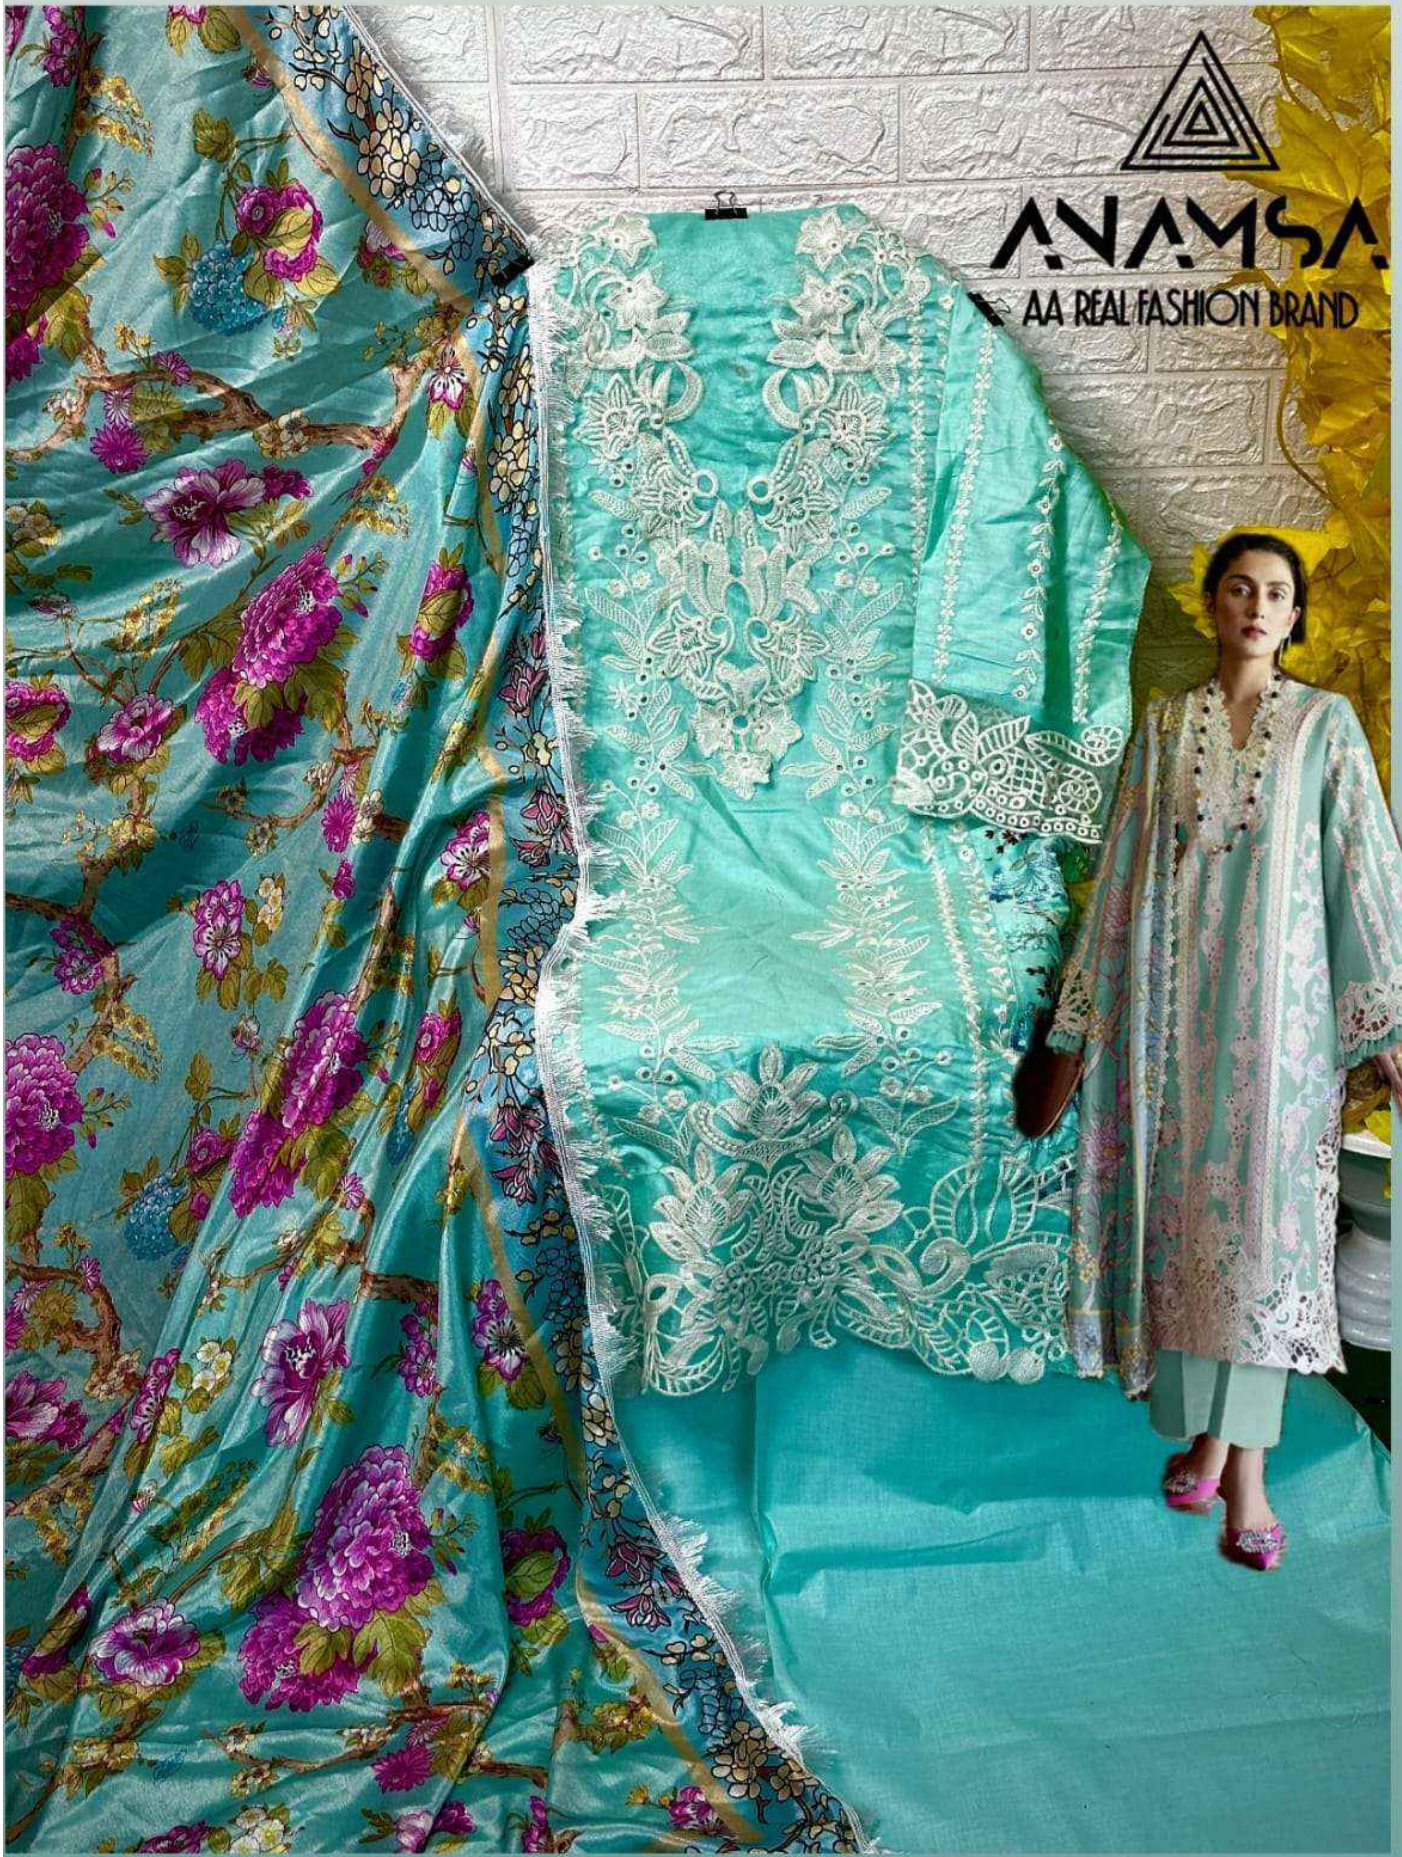

ANAMSA
AA REAL FASHION BRAND