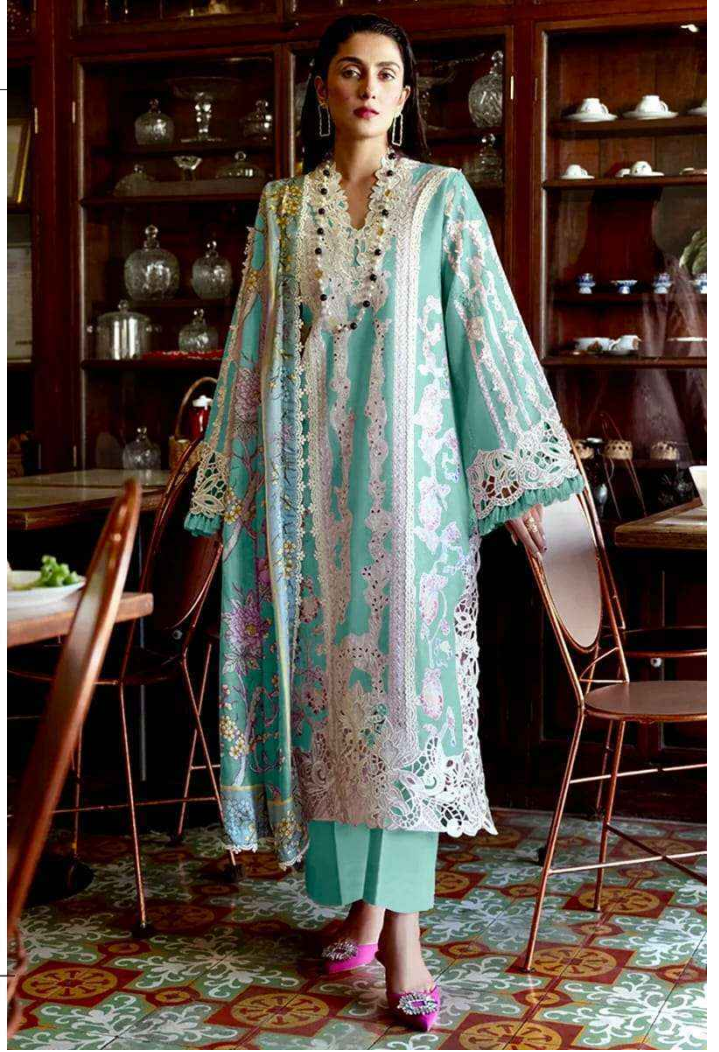

SEMI STICH COLLECTION

TOP- PURE EXPORT QUALITY ZAAM WITH HEAVY EMBROIDERY AND SEQUENCE WORK
BOTTOM- PURE EXPORT QUALITY PURE COTTON
DUPATTA- PURE CHINON FANCY DUPATTA WITH DIGITAL PRINT

7773
D.No:-444 C