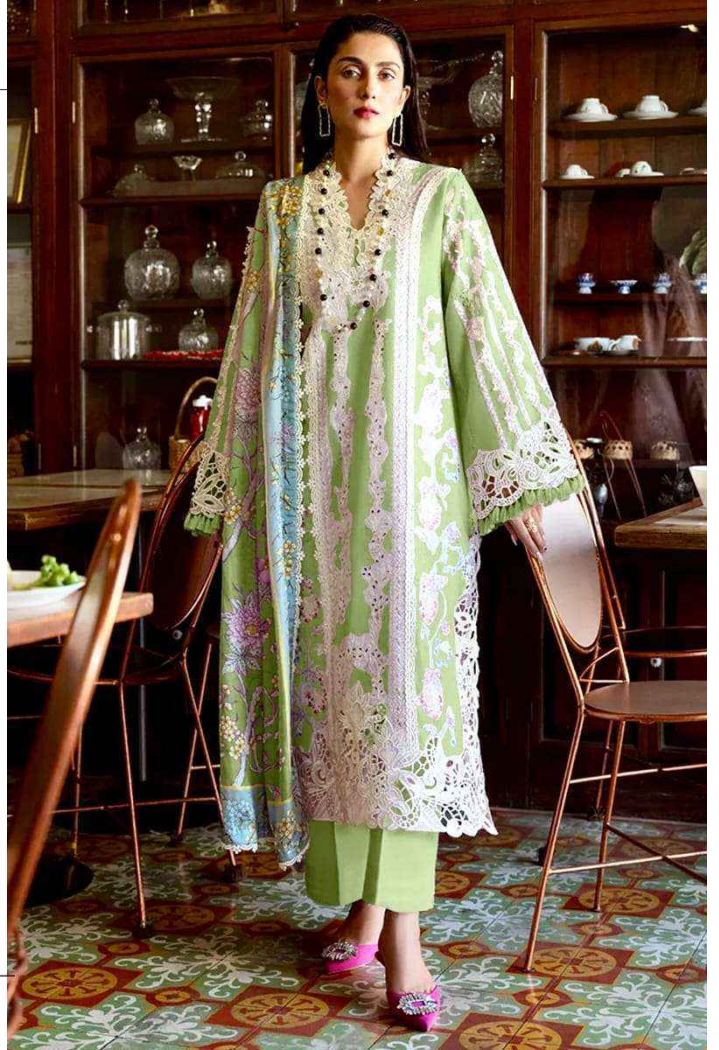

**ANAMSA**  
HIT BEAUTIFUL COLOURS

SEMI STICH COLLECTION

TOP- PURE EXPORT QUALITY ZAAM WITH HEAVY EMBROIDERY AND SEQUENCE WORK  
BOTTOM- PURE EXPORT QUALITY PURE COTTON  
DUPATTA- PURE CHINON FANCY DUPATTA WITH DIGITAL PRINT

7773  
D.No:-444 A

**ANAMSA**  
AA REAL FASHION BRAND

SEMI STICH COLLECTION

TOP- PURE EXPORT QUALITY ZAAM WITH HEAVY EMBROIDERY AND SEQUENCE WORK  
BOTTOM- PURE EXPORT QUALITY PURE COTTON  
DUPATTA- PURE CHINON FANCY DUPATTA WITH DIGITAL PRINT