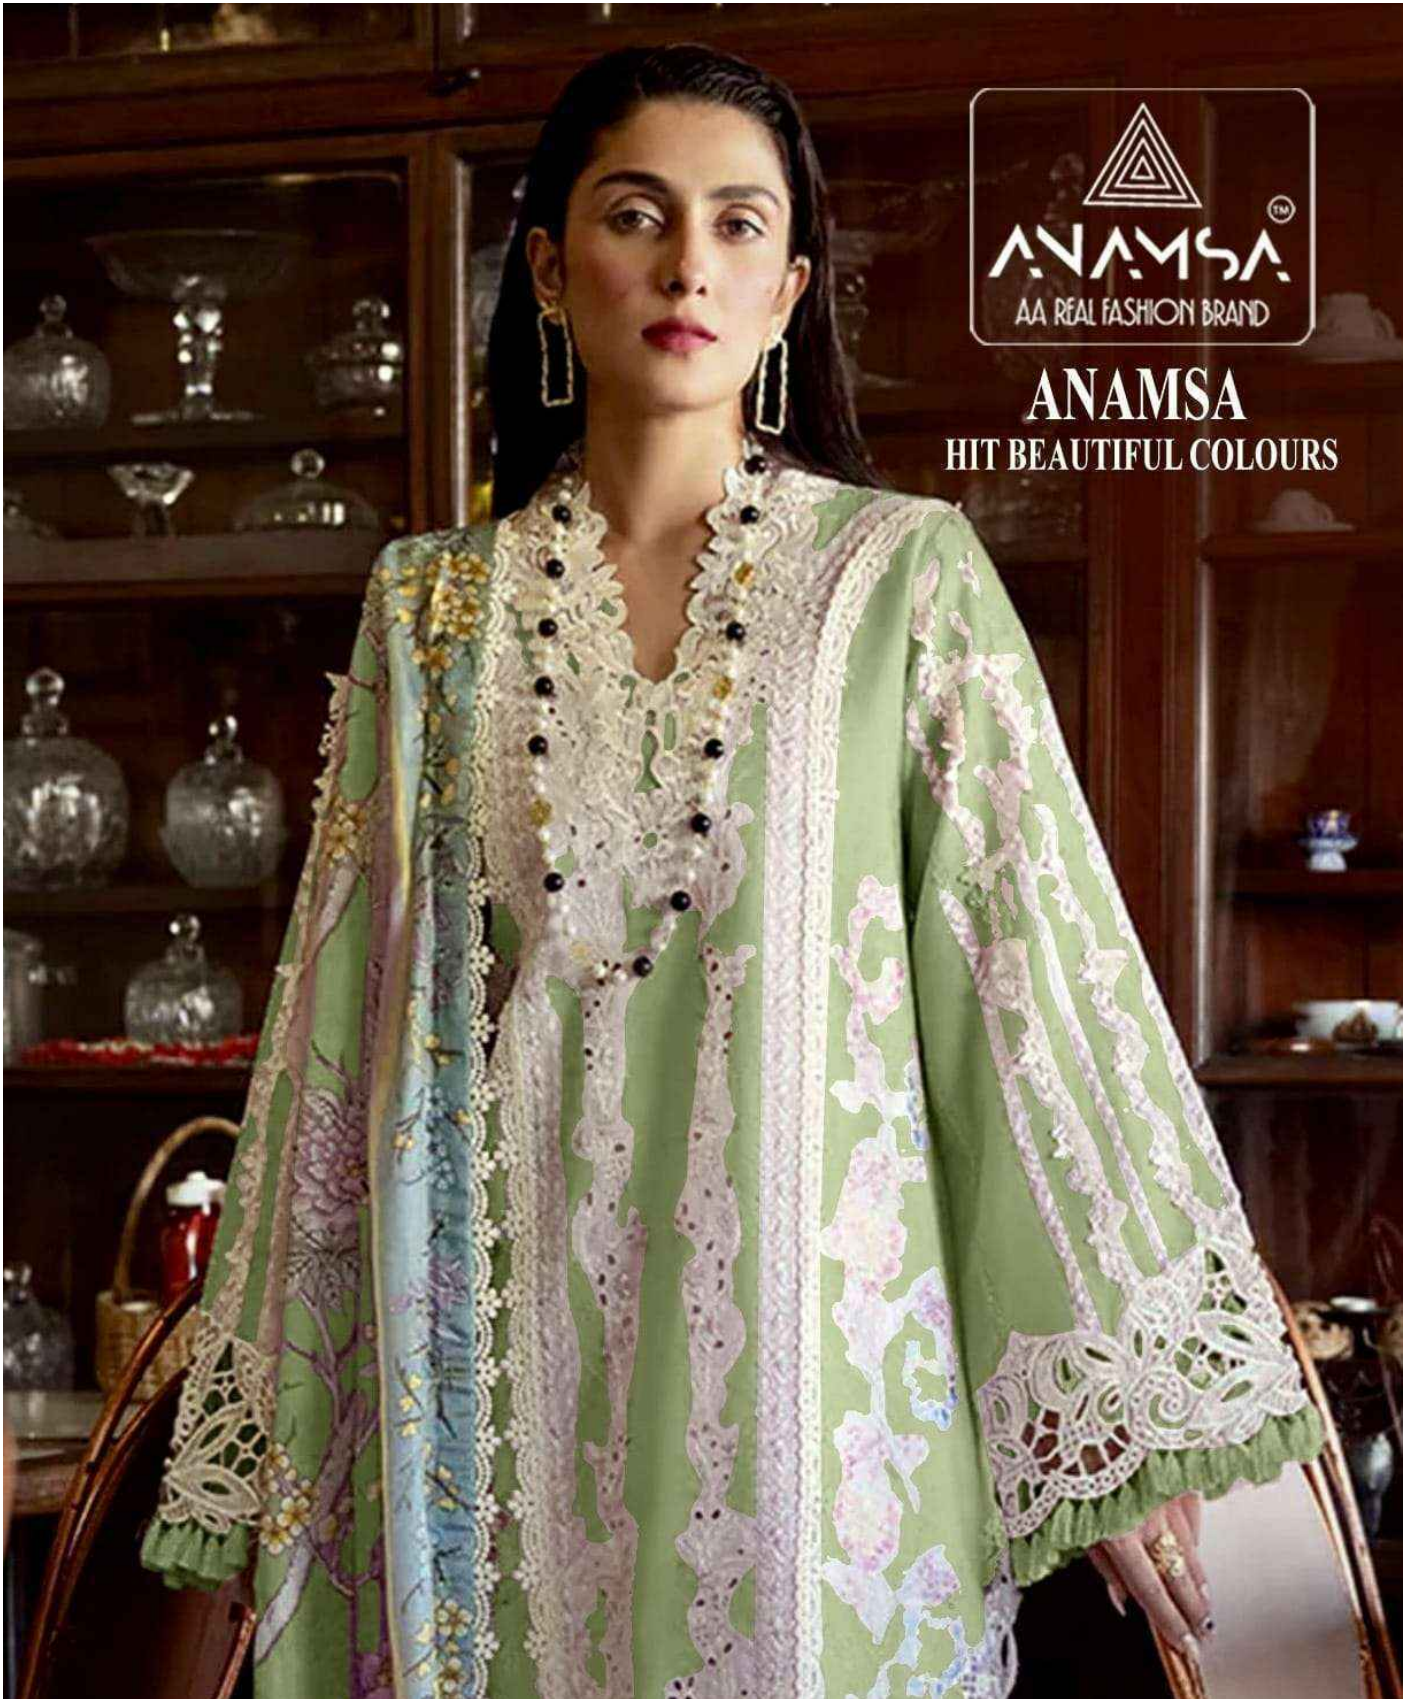

ANAMSA
HIT BEAUTIFUL COLOURS

SEMI STICH COLLECTION

TOP- PURE EXPORT QUALITY ZAAM WITH HEAVY EMBROIDERY AND SEQUENCE WORK
BOTTOM- PURE EXPORT QUALITY PURE COTTON
DUPATTA- PURE CHINON FANCY DUPATTA WITH DIGITAL PRINT

7773
D.No:-444 A

ANAMSA
AA REAL FASHION BRAND

SEMI STICH COLLECTION

TOP- PURE EXPORT QUALITY ZAAM WITH HEAVY EMBROIDERY AND SEQUENCE WORK
BOTTOM- PURE EXPORT QUALITY PURE COTTON
DUPATTA- PURE CHINON FANCY DUPATTA WITH DIGITAL PRINT