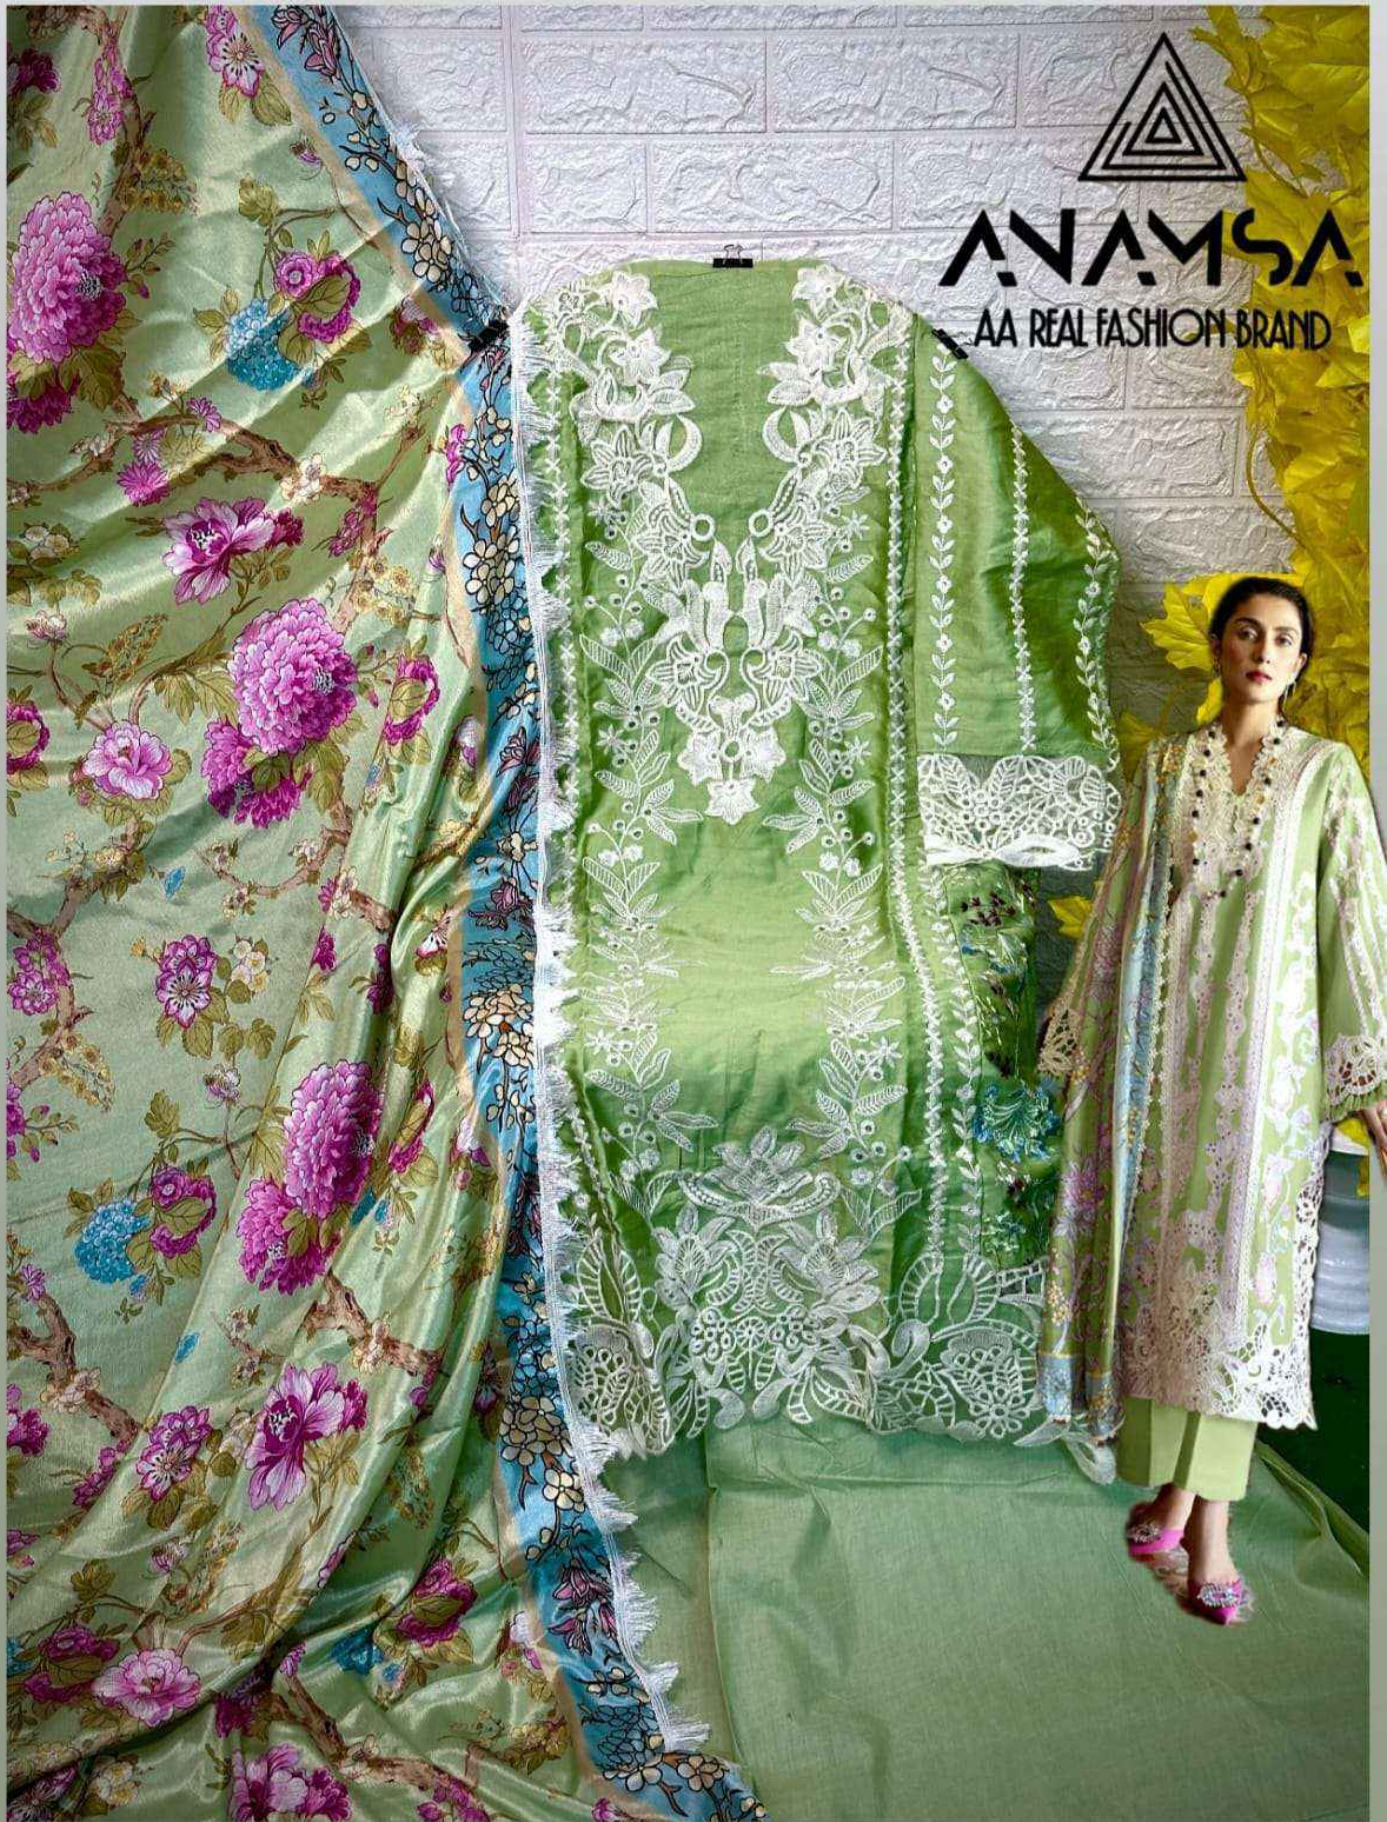

**ANAMSA**  
HIT BEAUTIFUL COLOURS

SEMI STICH COLLECTION

TOP- PURE EXPORT QUALITY ZAAM WITH HEAVY EMBROIDERY AND SEQUENCE WORK  
BOTTOM- PURE EXPORT QUALITY PURE COTTON  
DUPATTA- PURE CHINON FANCY DUPATTA WITH DIGITAL PRINT

7773  
D.No:-444 A

**ANAMSA**  
AA REAL FASHION BRAND

SEMI STICH COLLECTION

TOP- PURE EXPORT QUALITY ZAAM WITH HEAVY EMBROIDERY AND SEQUENCE WORK  
BOTTOM- PURE EXPORT QUALITY PURE COTTON  
DUPATTA- PURE CHINON FANCY DUPATTA WITH DIGITAL PRINT