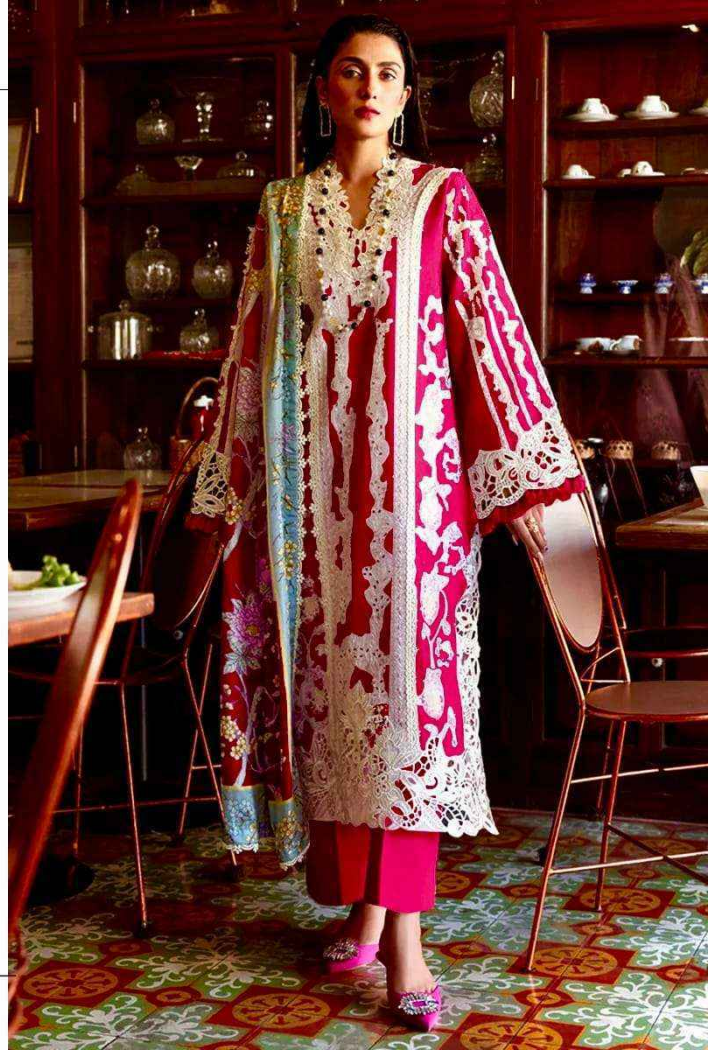

SEMI STICH COLLECTION

TOP- PURE EXPORT QUALITY ZAAM WITH HEAVY EMBROIDERY AND SEQUENCE WORK
BOTTOM- PURE EXPORT QUALITY PURE COTTON
DUPATTA- PURE CHINON FANCY DUPATTA WITH DIGITAL PRINT

7773
D.No:-444 D