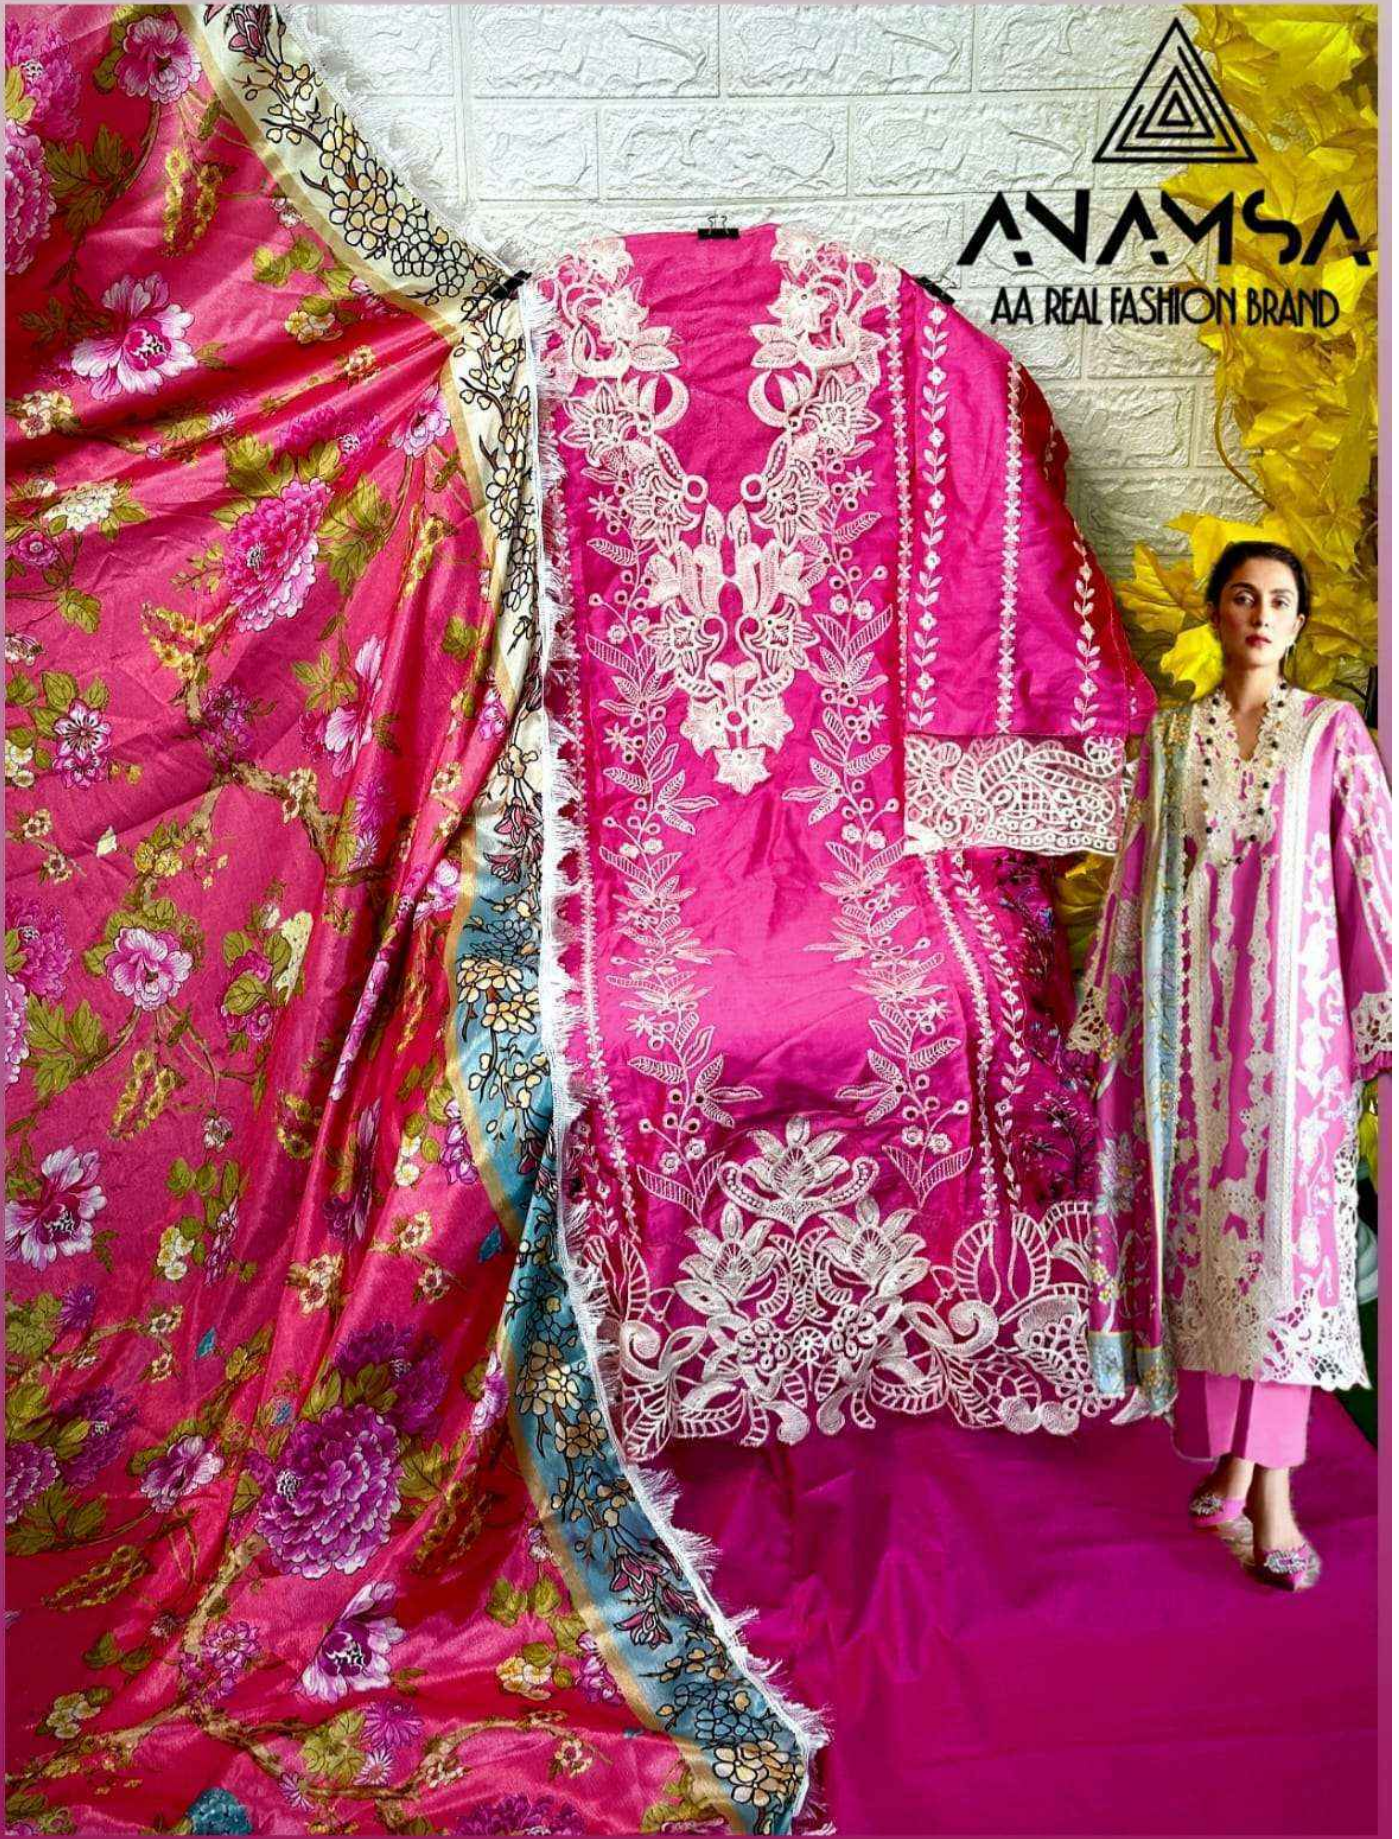

ANAMSA
AA REAL FASHION BRAND