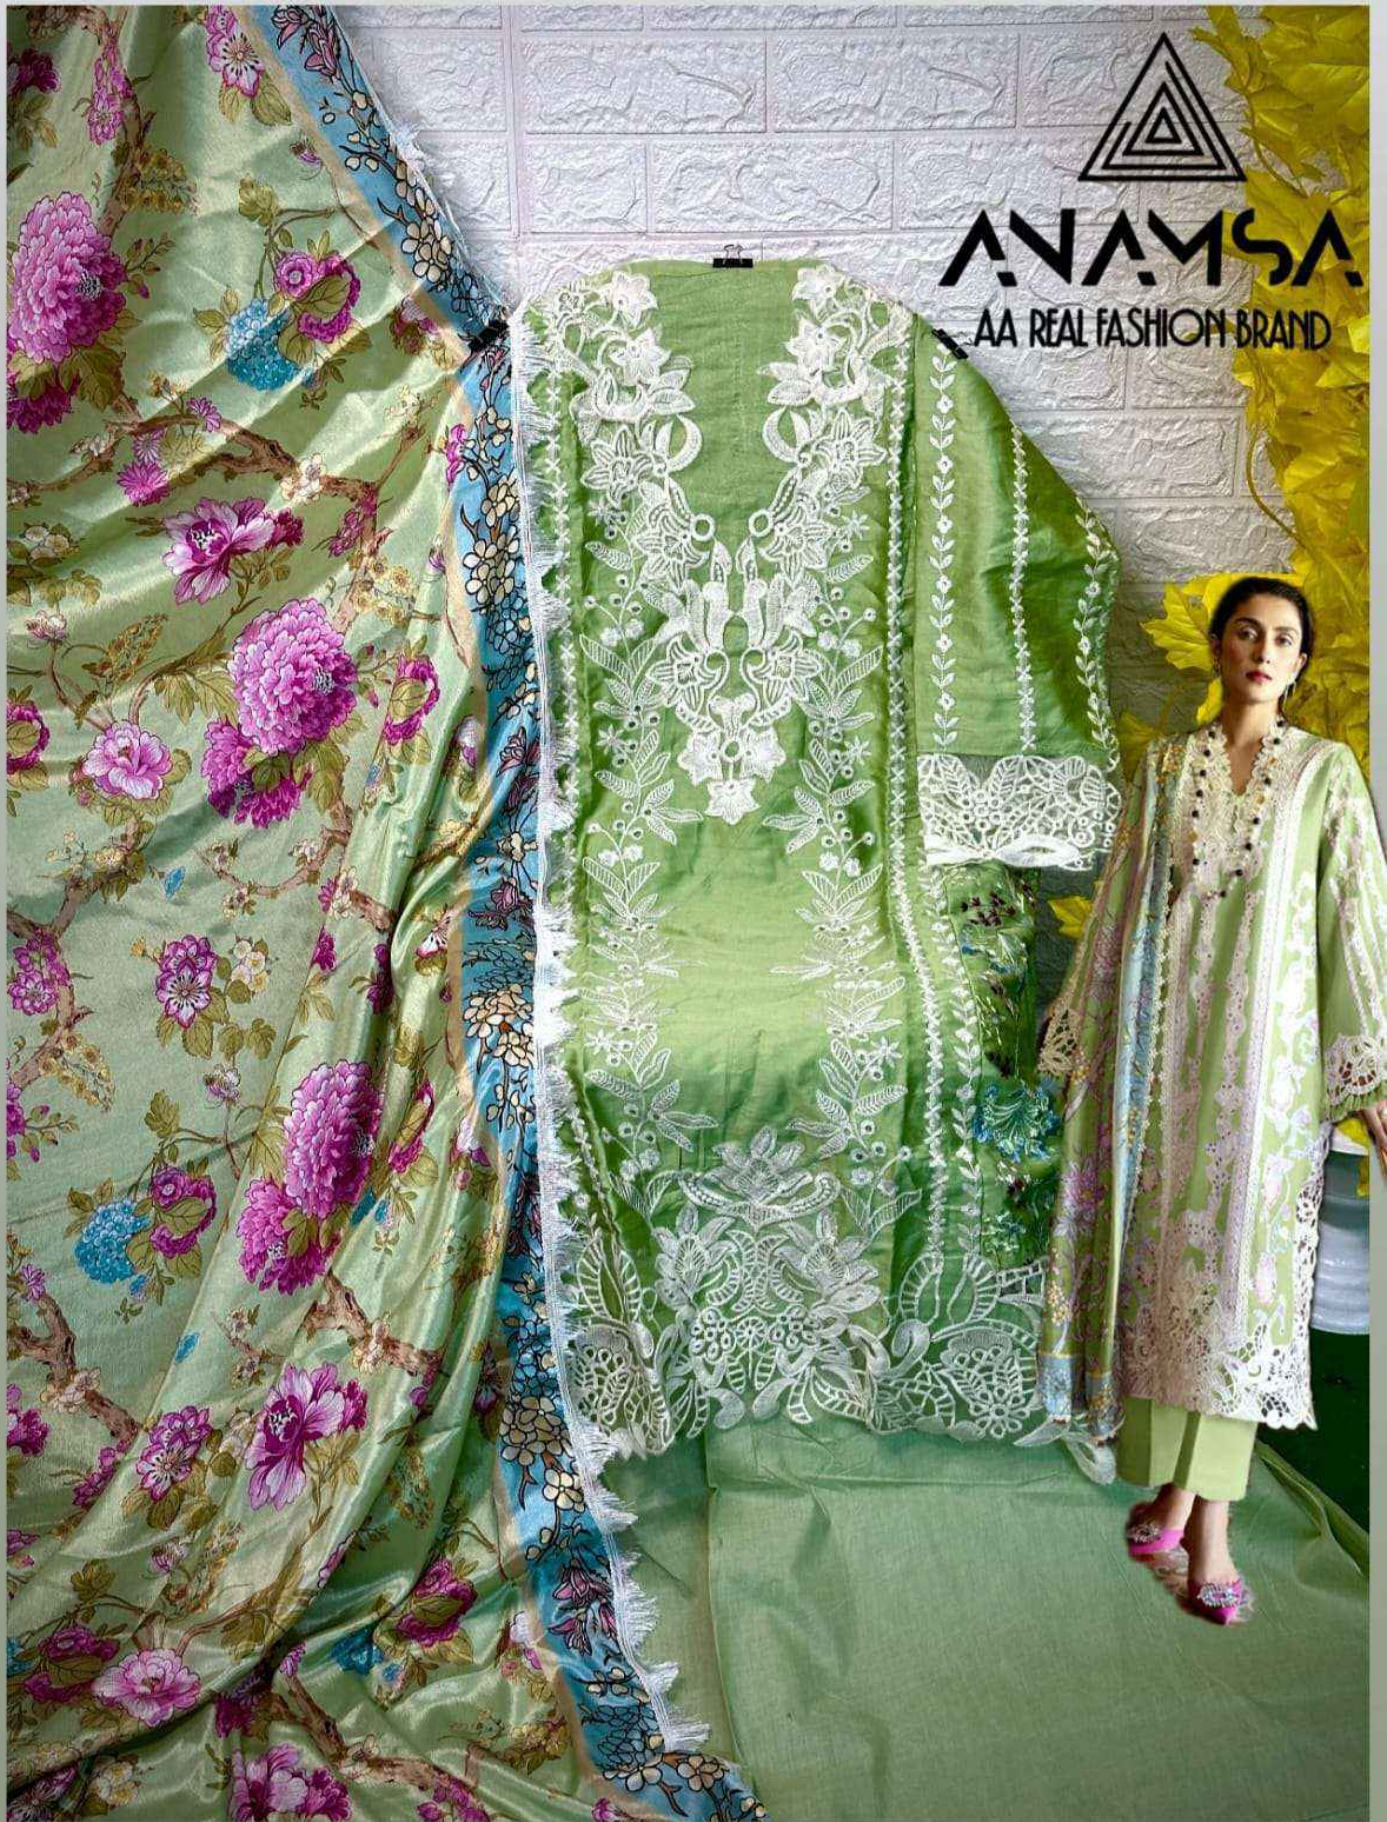

ANAMSA
HIT BEAUTIFUL COLOURS

SEMI STICH COLLECTION

TOP- PURE EXPORT QUALITY ZAAM WITH HEAVY EMBROIDERY AND SEQUENCE WORK
BOTTOM- PURE EXPORT QUALITY PURE COTTON
DUPATTA- PURE CHINON FANCY DUPATTA WITH DIGITAL PRINT

7773
D.No:-444 A

ANAMSA
AA REAL FASHION BRAND

SEMI STICH COLLECTION

TOP- PURE EXPORT QUALITY ZAAM WITH HEAVY EMBROIDERY AND SEQUENCE WORK
BOTTOM- PURE EXPORT QUALITY PURE COTTON
DUPATTA- PURE CHINON FANCY DUPATTA WITH DIGITAL PRINT