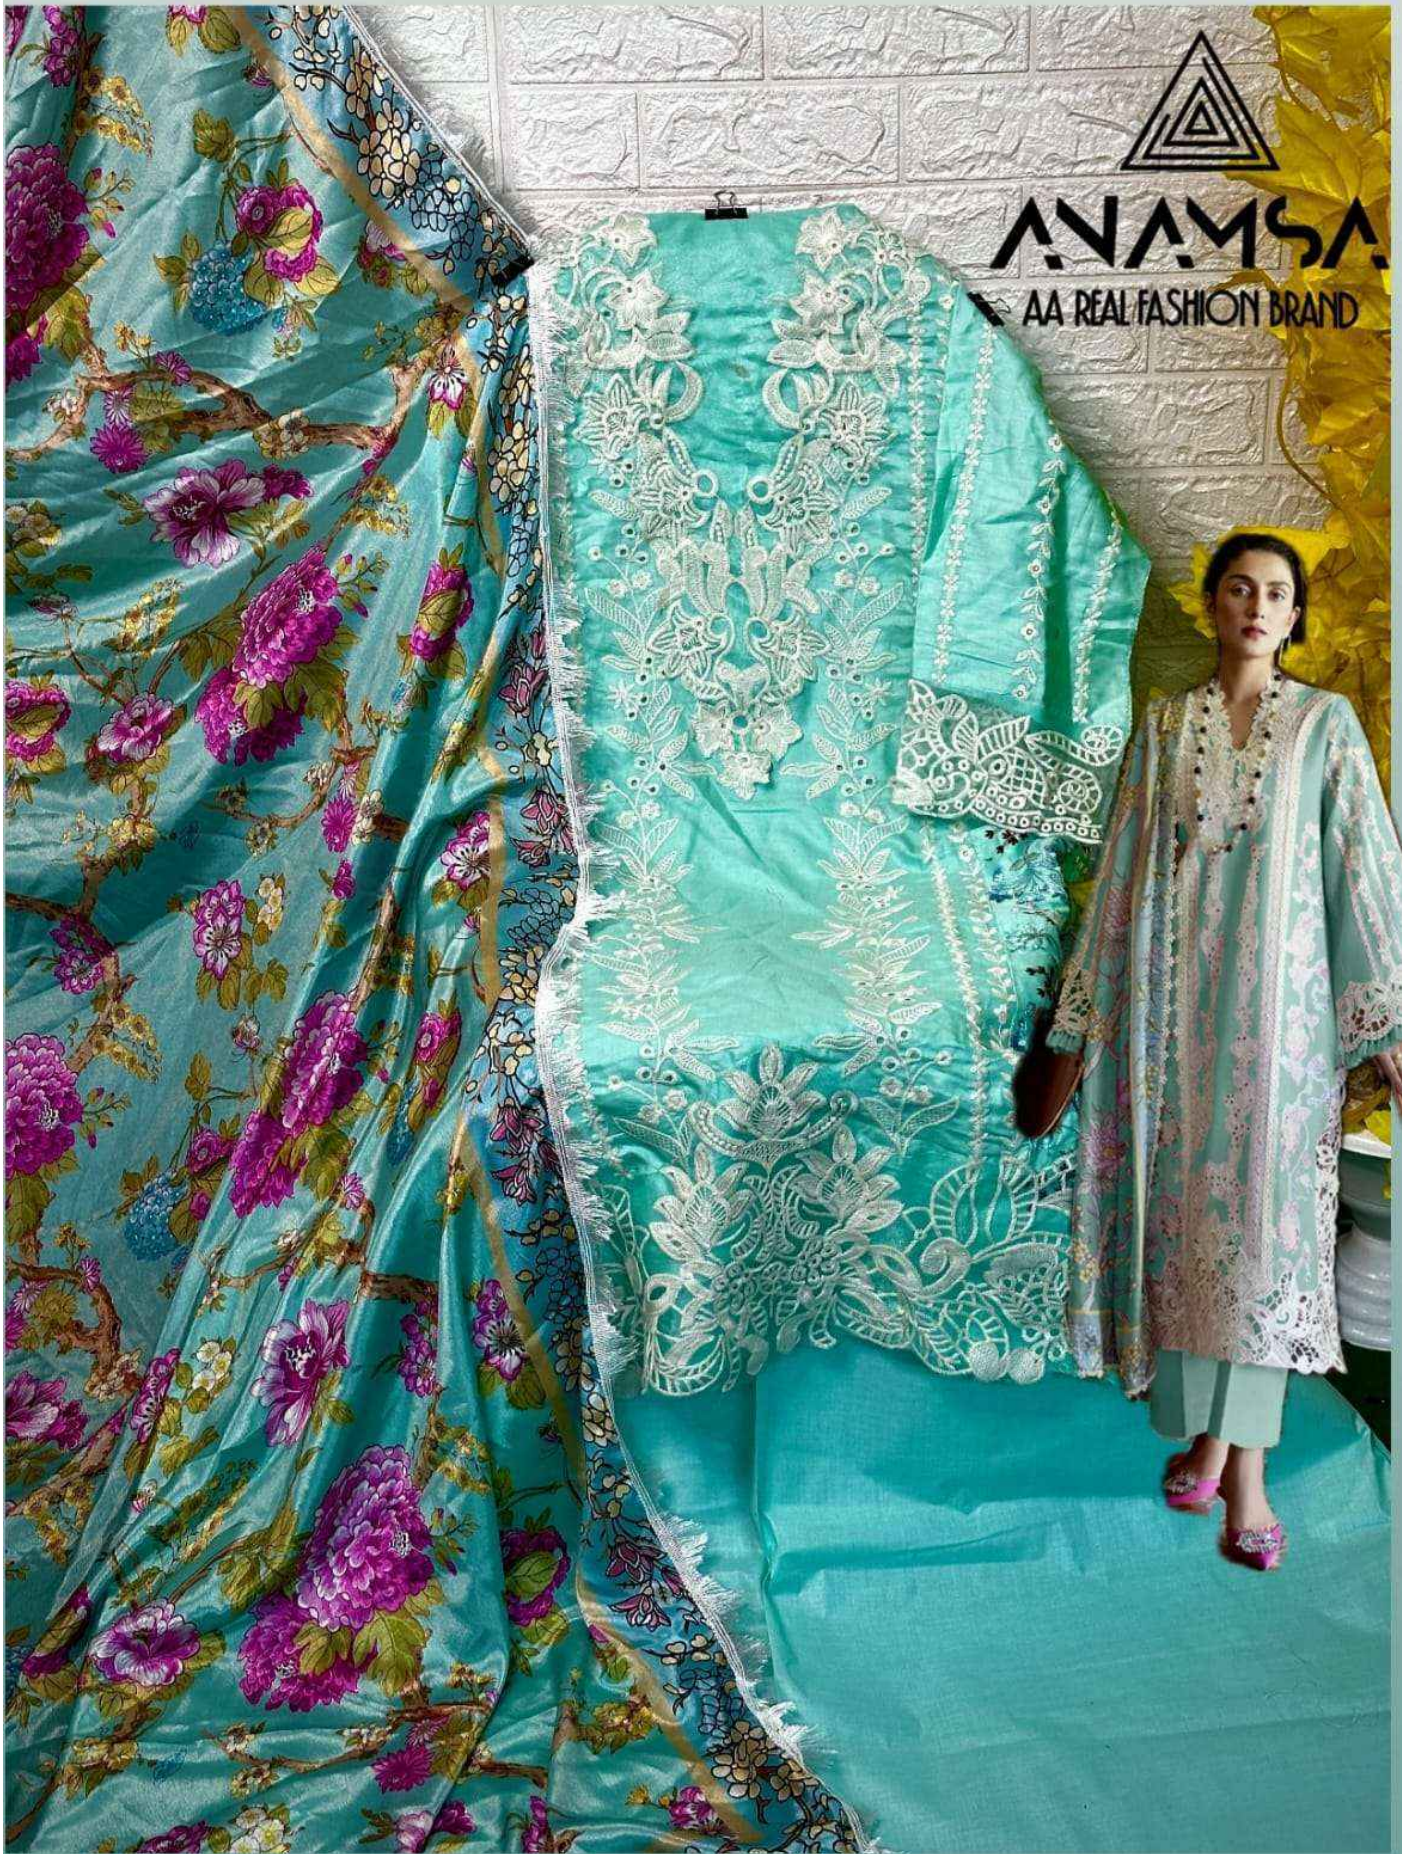

ANAMSA

AA REAL FASHION BRAND