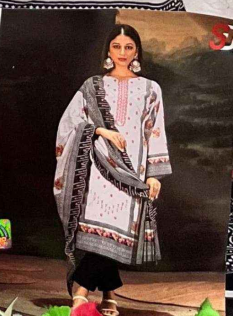

shraddha
DESIGNER

BIN SAEED
LAWN COLLECTION

Vol-7 Nx

7002

shraddha
DESIGNER

SHRADDHA
LAKSHMI COLLECTION
7002

D NO - 7002

CONTENTS
TOP: 100% PURE COTTON (KURT) WITH EMBROIDERY (KURTA)
SKIRT: 100% PURE COTTON (KURTA) WITH EMBROIDERY (KURTA)
BOTTOM: 100% PURE COTTON

7003

shraddha
DESIGNER

7004

STYLISH ELEGANCE ● ● ●

shraddha
DESIGNER

shraddha
DESIGNER

7007

shraddha
DESIGNER