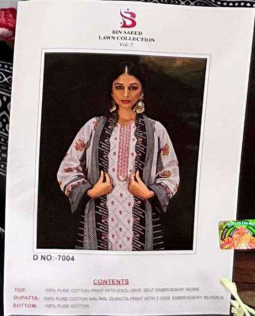

shraddha
DESIGNER