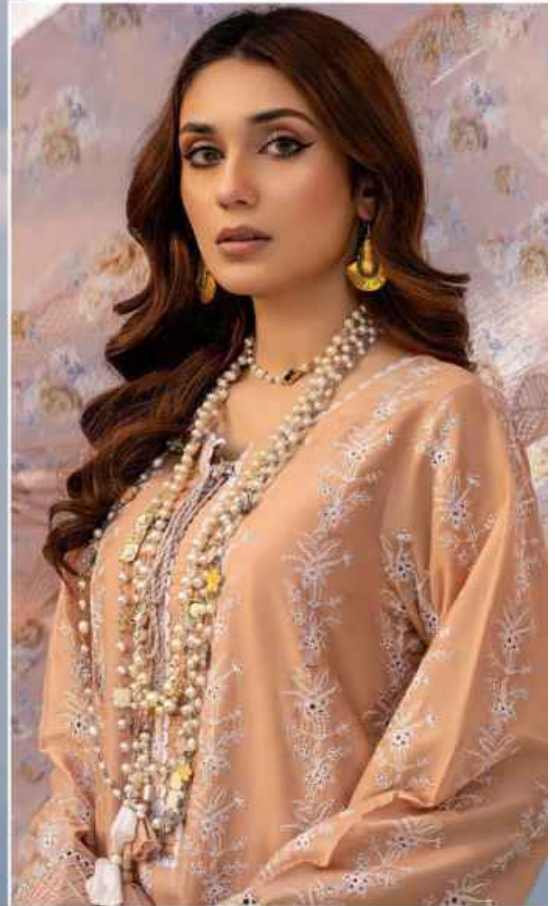

ALK[®]

AL KHUSHBU[®]

ADAN LIBAS
LAWN COLLECTION
VOL-3

ALK D.No.4096

TOP

Cambric Cotton With
Heavy Emboidery Work

BOTTOM-INNER

Semi Lawn

DUPATTA

Tubby Silk With Print

ALK[®]

AL KHUSHBU[®]

ADAN LIBAS
LAWN COLLECTION
VOL-3

ALK D.No.4097

TOP

Cambric Cotton With
Heavy Emboidery Work

TOP

Cambric Cotton With
Heavy Emboidery Work

BOTTOM-INNER

Semi Lawn

DUPATTA

Tubby Silk With Print

ALK[®]

AL KHUSHBU[®]