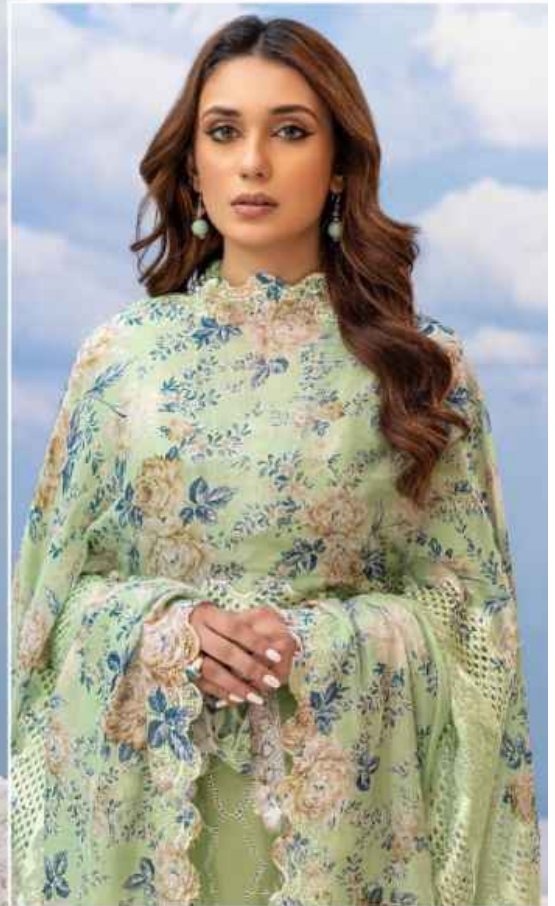

ALK[®]

AL KHUSHBU[®]

ADAN LIBAS
LAWN COLLECTION
VOL-3

ALK D.No.4096

TOP

Cambric Cotton With
Heavy Emboidery Work

BOTTOM-INNER

Semi Lawn

DUPATTA

Tubby Silk With Print

ALK[®]

AL KHUSHBU[®]

ADAN LIBAS
LAWN COLLECTION
VOL-3

ALK D.No.4097

TOP

Cambric Cotton With
Heavy Emboidery Work

TOP

Cambric Cotton With
Heavy Emboidery Work

BOTTOM-INNER

Semi Lawn

DUPATTA

Tubby Silk With Print

ALK[®]

AL KHUSHBU[®]

ADAN LIBAS
LAWN COLLECTION
VOL-3

ALK D.No.4095

TOP

Cambric Cotton With
Heavy Emboidery Work

BOTTOM-INNER

Semi Lawn

DUPATTA

Tubby Silk With Print