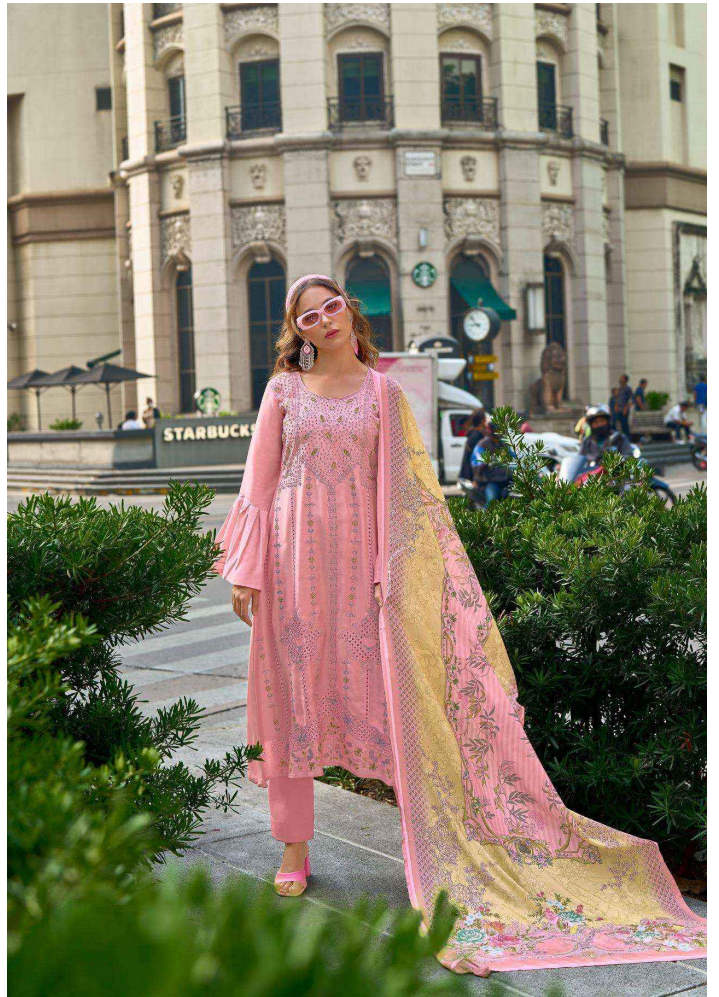

BALANCING POWER WITH GRACE

10006