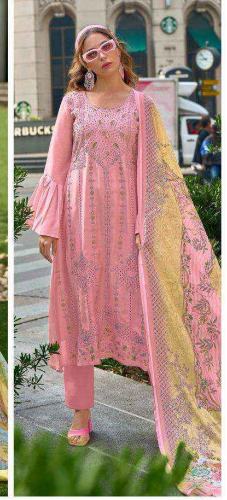

BALANCING POWER WITH GRACE

10006

10001

10002

10003

10004

10005

10006

Zariha

Zariha

FABRICSDETAILS

: TOP :

PURE MUSLIN WITH HEAVY EMBROIDERY WITH INNER
(WITH MUSLIN INNER)

: BOTTAM :

PURE MUSLIN

: DUPATTA :