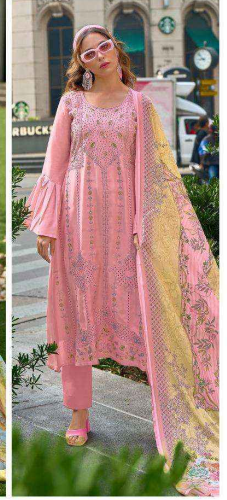

BALANCING POWER WITH GRACE

10006

10001

10002

10003

10004

10005

10006

Zariha

Zariha

FABRICSDETAILS

: TOP :

PURE MUSLIN WITH HEAVY EMBROIDERY WITH INNER
(WITH MUSLIN INNER)

: BOTTAM :

PURE MUSLIN

: DUPATTA :