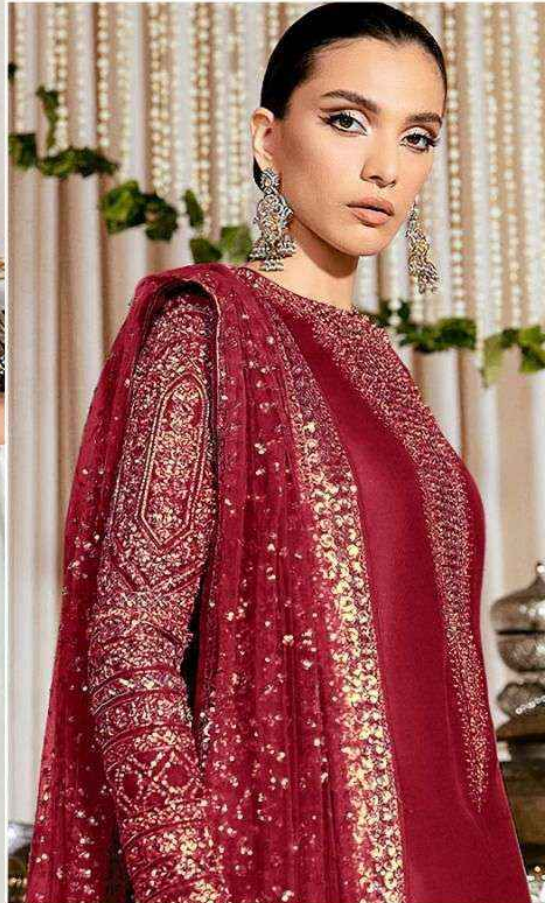

ALK[®]

AL KHUSHBU[®]

FIZA VOL-1

ALK[®]
AL KHUSHBU[®]
FIZA VOL-1

ALK D.No.4084-D

TOP

Fox Georgette
with Embroidery

BOTTOM-INNER

Dull santoon

DUPATTA

Fox Georgette
with Embroidery

ALK
AL KHUSH
FIZA VOI

ALK D.No.408

TOP
Fox Georgette
with Embroidery

BOTTOM-INNER
Dull santoon

DUPATTA
Fox Georgette
with Embroidery

ALK[®]
AL KHUSHBU[®]
FIZA VOL-1

ALK D.No.4084-E

TOP

Fox Georgette
with Embroidery

BOTTOM-INNER

Dull santoon

DUPATTA

Fox Georgette
with Embroidery