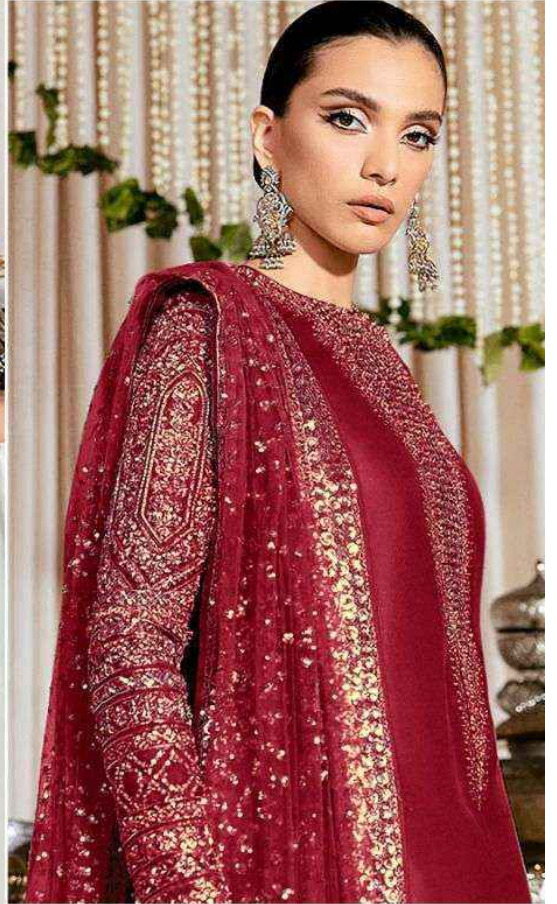

ALK[®]

AL KHUSHBU[®]

FIZA VOL-1

ALK[®]
AL KHUSHBU[®]
FIZA VOL-1

ALK D.No.4084-D

TOP

Fox Georgette
with Embroidery

BOTTOM-INNER

Dull santoon

DUPATTA

Fox Georgette
with Embroidery

ALK
AL KHUSH
FIZA VOI

ALK D.No.408

TOP
Fox Georgette
with Embroidery

BOTTOM-INNER
Dull santoon

DUPATTA
Fox Georgette
with Embroidery

ALK[®]
AL KHUSHBU[®]
FIZA VOL-1

ALK D.No.4084-E

TOP

Fox Georgette
with Embroidery

BOTTOM-INNER

Dull santoon

DUPATTA

Fox Georgette
with Embroidery