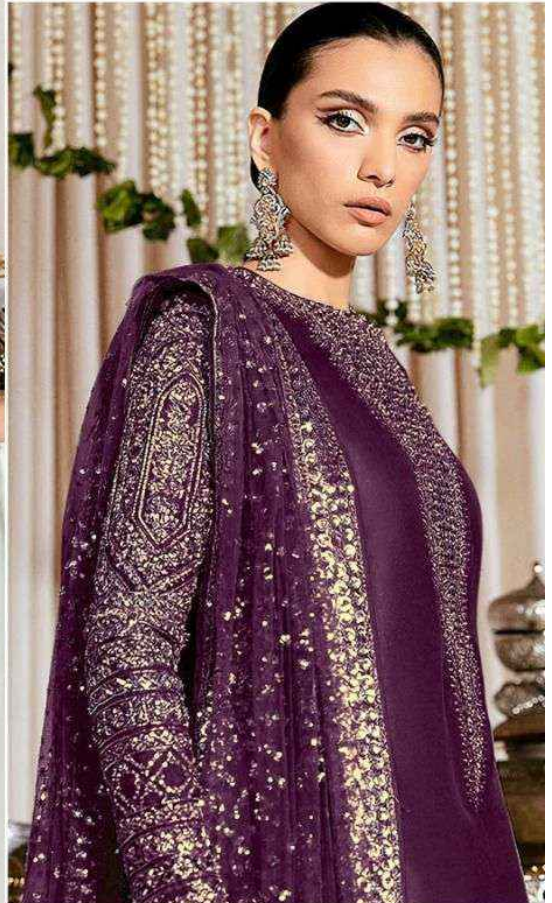

BOTTOM-INNER

Dull santoon

DUPATTA

Fox Georgette
with Embroidery

ALK[®]
AL KHUSHBU[®]
FIZA VOL-1

ALK D.No.4084-F

TOP

Fox Georgette
with Embroidery