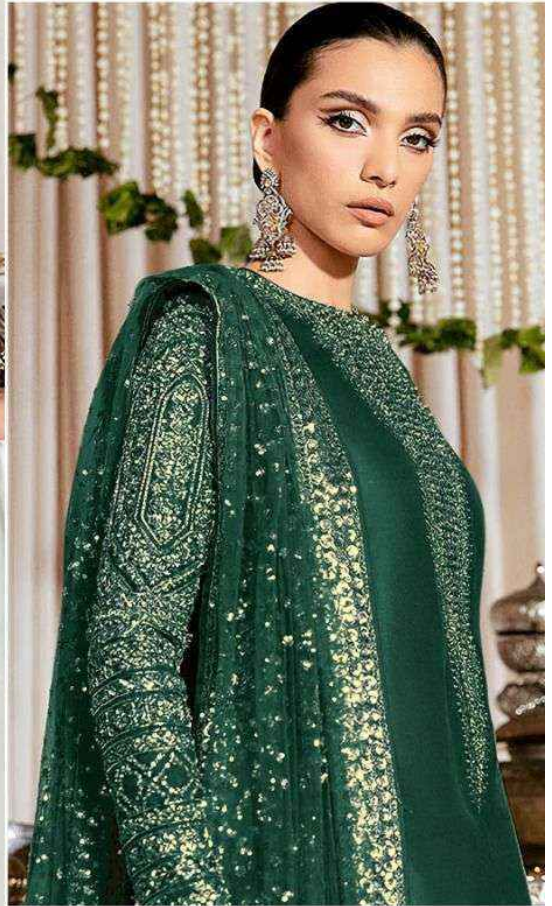

ALK®
AL KHUSHBU®
FIZA VOL-1