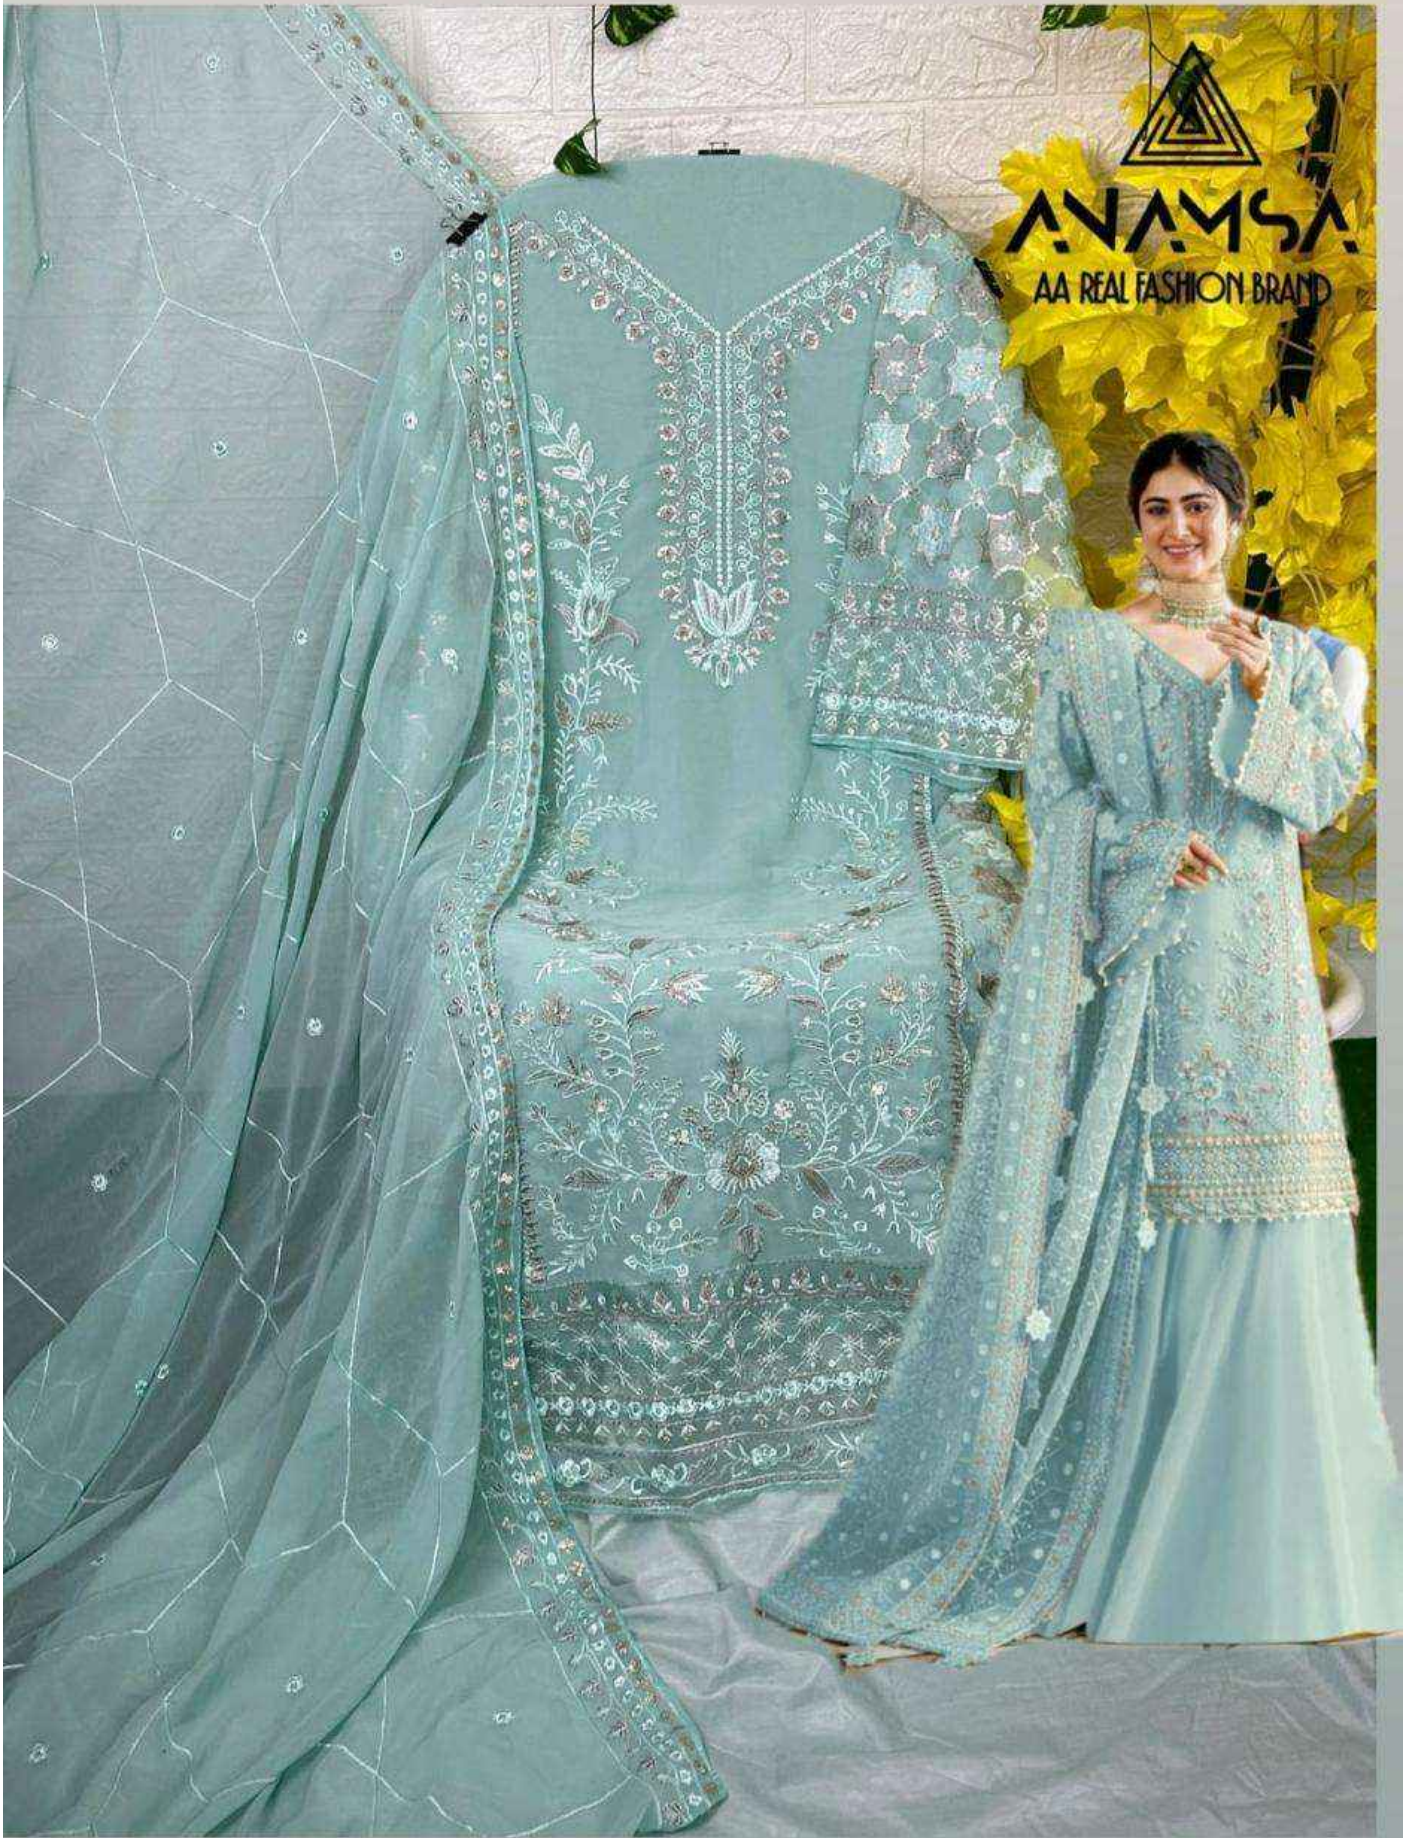

ANAMSA
HIT BEAUTIFUL COLOURS

TOP- PURE FOX GEORGETTE WITH HEAVY EMBROIDERY AND SEQUENCE WORK
BOTTOM/INNER- DULL SHANTOON WITH HEAVY EMBROIDERY
DUPATTA- PURE FOX GEORGETTE FANCY DUPATTA AND HEAVY EMBROIDERY

Z7773
D.No:-285-B

ANAMSA
A REAL FASHION BRAND

TOP- PURE FOX GEORGETTE WITH HEAVY EMBROIDERY AND SEQUENCE WORK
BOTTOM/INNER- DULL SHANTOON WITH HEAVY EMBROIDERY
DUPATTA- PURE FOX GEORGETTE FANCY DUPATTA AND HEAVY EMBROIDERY

7773
D.No:-285-C

ANAMSA
AA REAL FASHION BRAND

TOP- PURE FOX GEORGETTE WITH HEAVY EMBROIDERY AND SEQUENCE WORK
BOTTOM/INNER- DULL SHANTOON WITH HEAVY EMBROIDERY
DUPATTA- PURE FOX GEORGETTE FANCY DUPATTA AND HEAVY EMBROIDERY

7773
D.No:-285-D

ANAMSA
HIT BEAUTIFUL COLOURS

TOP- PURE FOX GEORGETTE WITH HEAVY EMBROIDERY AND SEQUENCE WORK
BOTTOM INNER- DULL SHANTOON WITH HEAVY EMBROIDERY
DUPATTA- PURE FOX GEORGETTE FANCY DUPATTA AND HEAVY EMBROIDERY