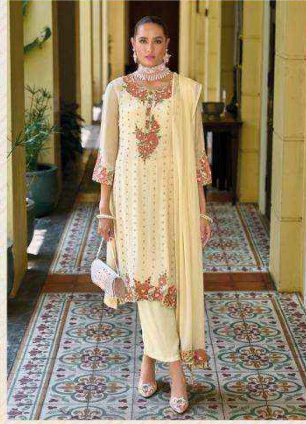

10002

GULL JEE

Ishq Murshid