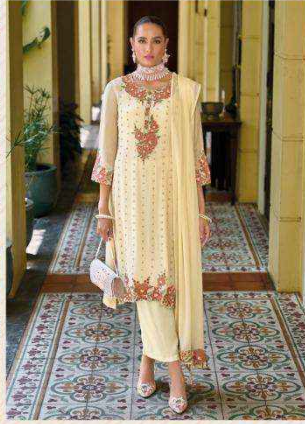

GULL JEE

Ishq Murshid

10004

10005

10006

Ishq Murshid

FABRICSDetails

: TOP :

PURE CHINON EMBROIDERY WITH HEAVY HANDWORK
(WITH MUSLIN INNER)

: BOTTAM :

PURE MUSLIN

: DUPATTA :

PURE CHINON WITH EMBROIDERY & HANDWORK

TOTAL DESIGN : 6

RATE :2980+GST

10001

10002

10005

10003

10004

10006

GULL JEE

Ishq Murshid

GULL JEE