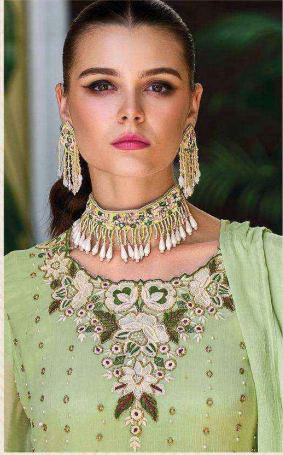

# Ishq Murshid

10004

  
10005

10006

# Ishq Murshid

## FABRICSDetails

: TOP :

PURE CHINON EMBROIDERY WITH HEAVY HANDWORK  
(WITH MUSLIN INNER )

: BOTTAM :

PURE MUSLIN

: DUPATTA :

PURE CHINON WITH EMBROIDERY & HANDWORK

TOTAL DESIGN : 6