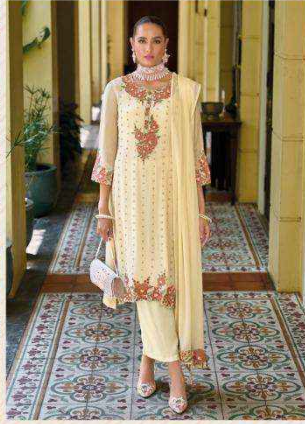

10002

GULL JEE

Ishq Murshid