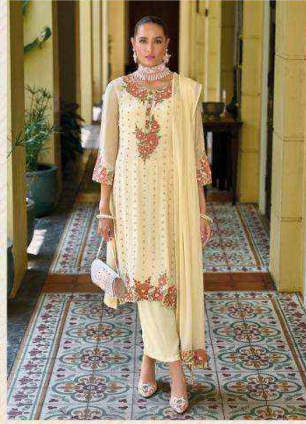

GULL JEE

Ishq Murshid

10004

10005

10006

Ishq Murshid

FABRICSDetails

: TOP :

PURE CHINON EMBROIDERY WITH HEAVY HANDWORK
(WITH MUSLIN INNER)

: BOTTAM :

PURE MUSLIN

: DUPATTA :

PURE CHINON WITH EMBROIDERY & HANDWORK

TOTAL DESIGN : 6

RATE :2980+GST

10001

10002

10005

10003

10004

10006

GULL JEE

Ishq Murshid

GULL JEE