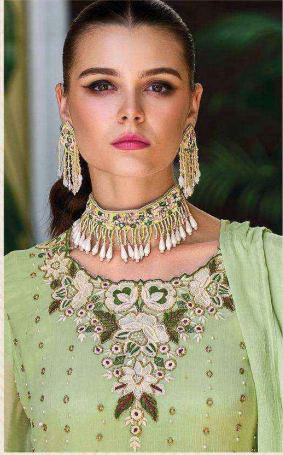

GULL JEE

Ishq Murshid

10004

10005

10006

Ishq Murshid

FABRICSDetails

: TOP :

PURE CHINON EMBROIDERY WITH HEAVY HANDWORK
(WITH MUSLIN INNER)

: BOTTAM :

PURE MUSLIN

: DUPATTA :

PURE CHINON WITH EMBROIDERY & HANDWORK

TOTAL DESIGN : 6

RATE :2980+GST

10001