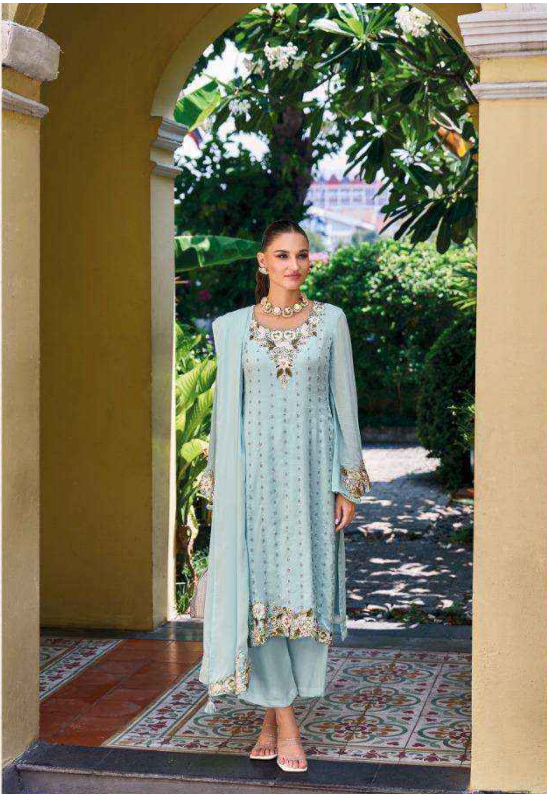

GULL JEE

Ishq Murshid

10004

10005

10006

Ishq Murshid

FABRICSDetails

: TOP :

PURE CHINON EMBROIDERY WITH HEAVY HANDWORK
(WITH MUSLIN INNER)

: BOTTAM :

PURE MUSLIN

: DUPATTA :

PURE CHINON WITH EMBROIDERY & HANDWORK

TOTAL DESIGN : 6

RATE :2980+GST

10001