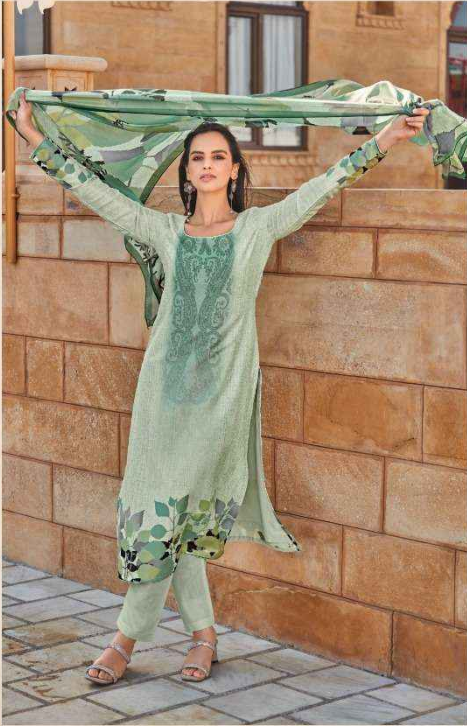

# SHYLAH

1004\*\* ++ *boho chic* Flours. Little black essential.

**Fida**  
A Brand by I.C.T.M

Fida  
A Brand by LCTM

++ sleek minimalist look. Cutting-edge runway fashion.

1001™

++ *rumay aram garde* Vintage chic, timeless allure