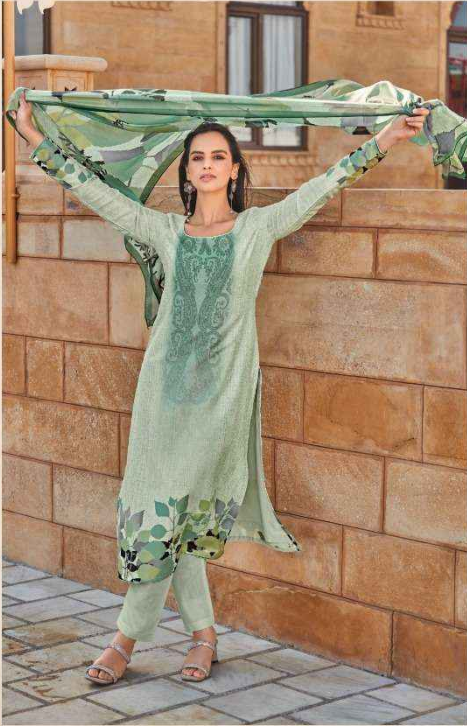

Fida
A Brand by LCTM

SHYLAH

1004** ++ *boho chic* Flours. Little black essential.

Fida
A brand by I.C.T.M

Fida
A Brand by LCTM

++ sleek minimalist look. Cutting-edge runway fashion.

1001™

++ *rumay aram garde* Vintage chic, timeless allure

1002™

++ vintage charm resonates. Vintage charm captivates with nostalgia.

1005™

Fida
A Brand by L'CTM

*** Neck, cuffs and hems are finished with gold embroidery. Sample only with credit. 100g

100g

Fida
A Brand by LCTM