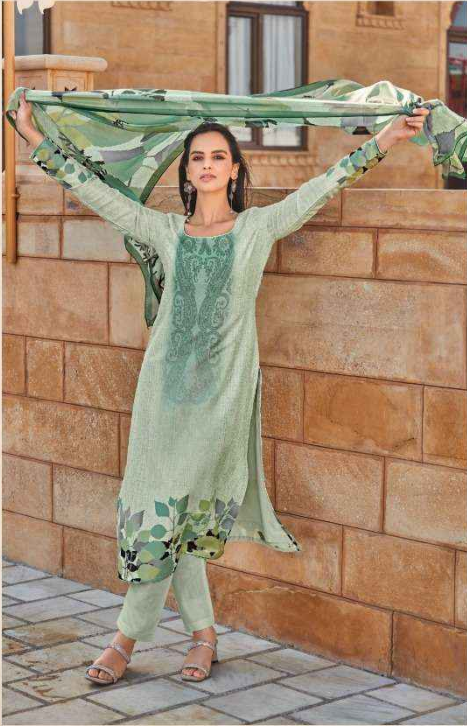

# SHYLAH

1004\*\* ++ *boho chic* Flours. Little black essential.

**Fida**  
A Brand by I.C.T.M

Fida  
A Brand by LCTM

++ sleek minimalist look. Cutting-edge runway fashion.

1001™

++ *rumay aram garde* Vintage chic, timeless allure

1002™

++ vintage charm resonates. Vintage charm captivates with nostalgia.

1005™

Fida  
A Brand by L'CTM

\*\*\* Neck, cuffs and hems are finished with gold embroidery. Sample only with credit. 100g

100g

**Fida**  
A Brand by LCTM