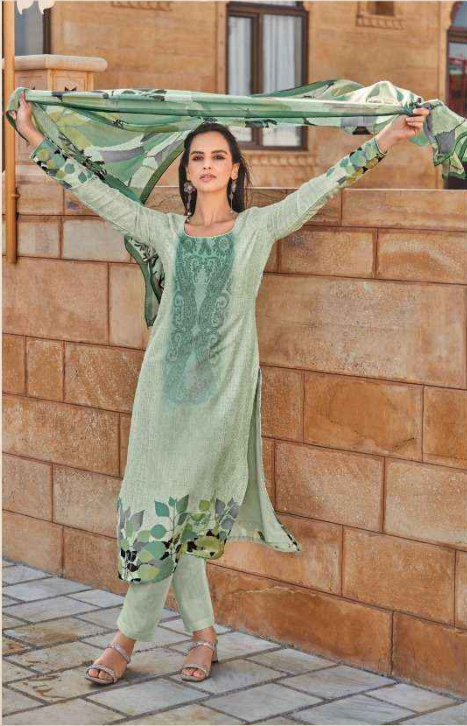

Fida
A Brand by LCTM

SHYLAH

1004** ++ *boho chic* Flours. Little black essential.

Fida
A Brand by I.C.T.M

Fida
A Brand by LCTM

++ sleek minimalist look. Cutting-edge runway fashion.

1001™

++ *rumay aram garde* Vintage chic, timeless allure

1002™

++ vintage charm resonates. Vintage charm captivates with nostalgia.

1005™

Fida
A Brand by L'CTM

*** Neck, cuffs and hems lined with quality silk crepe ***

100G

Fida
A Brand by LCTM

SHYLAH