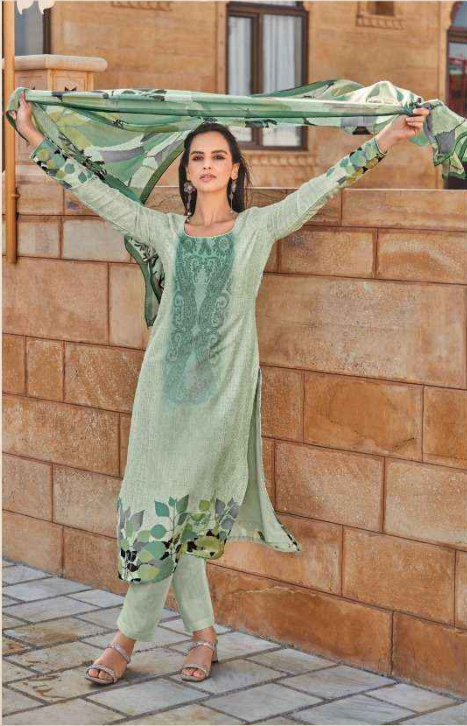

Fida
A Brand by LCTM

SHYLAH

1004** ++ *boho chic* Flours. Little black essential.

Fida
A brand by I.C.T.M

++ sleek minimalist look. Cutting-edge runway fashion.

++ *miray aram garde* Vintage chic, timeless allure

1002™

Fida
A Brand by L'ETM

++ vintage charm resonates. Vintage charm captivates with nostalgia.

1005™

Fida
A Brand by L'CTM

*** Neck, cuffs and hems are finished with quality stitching with contrast lining