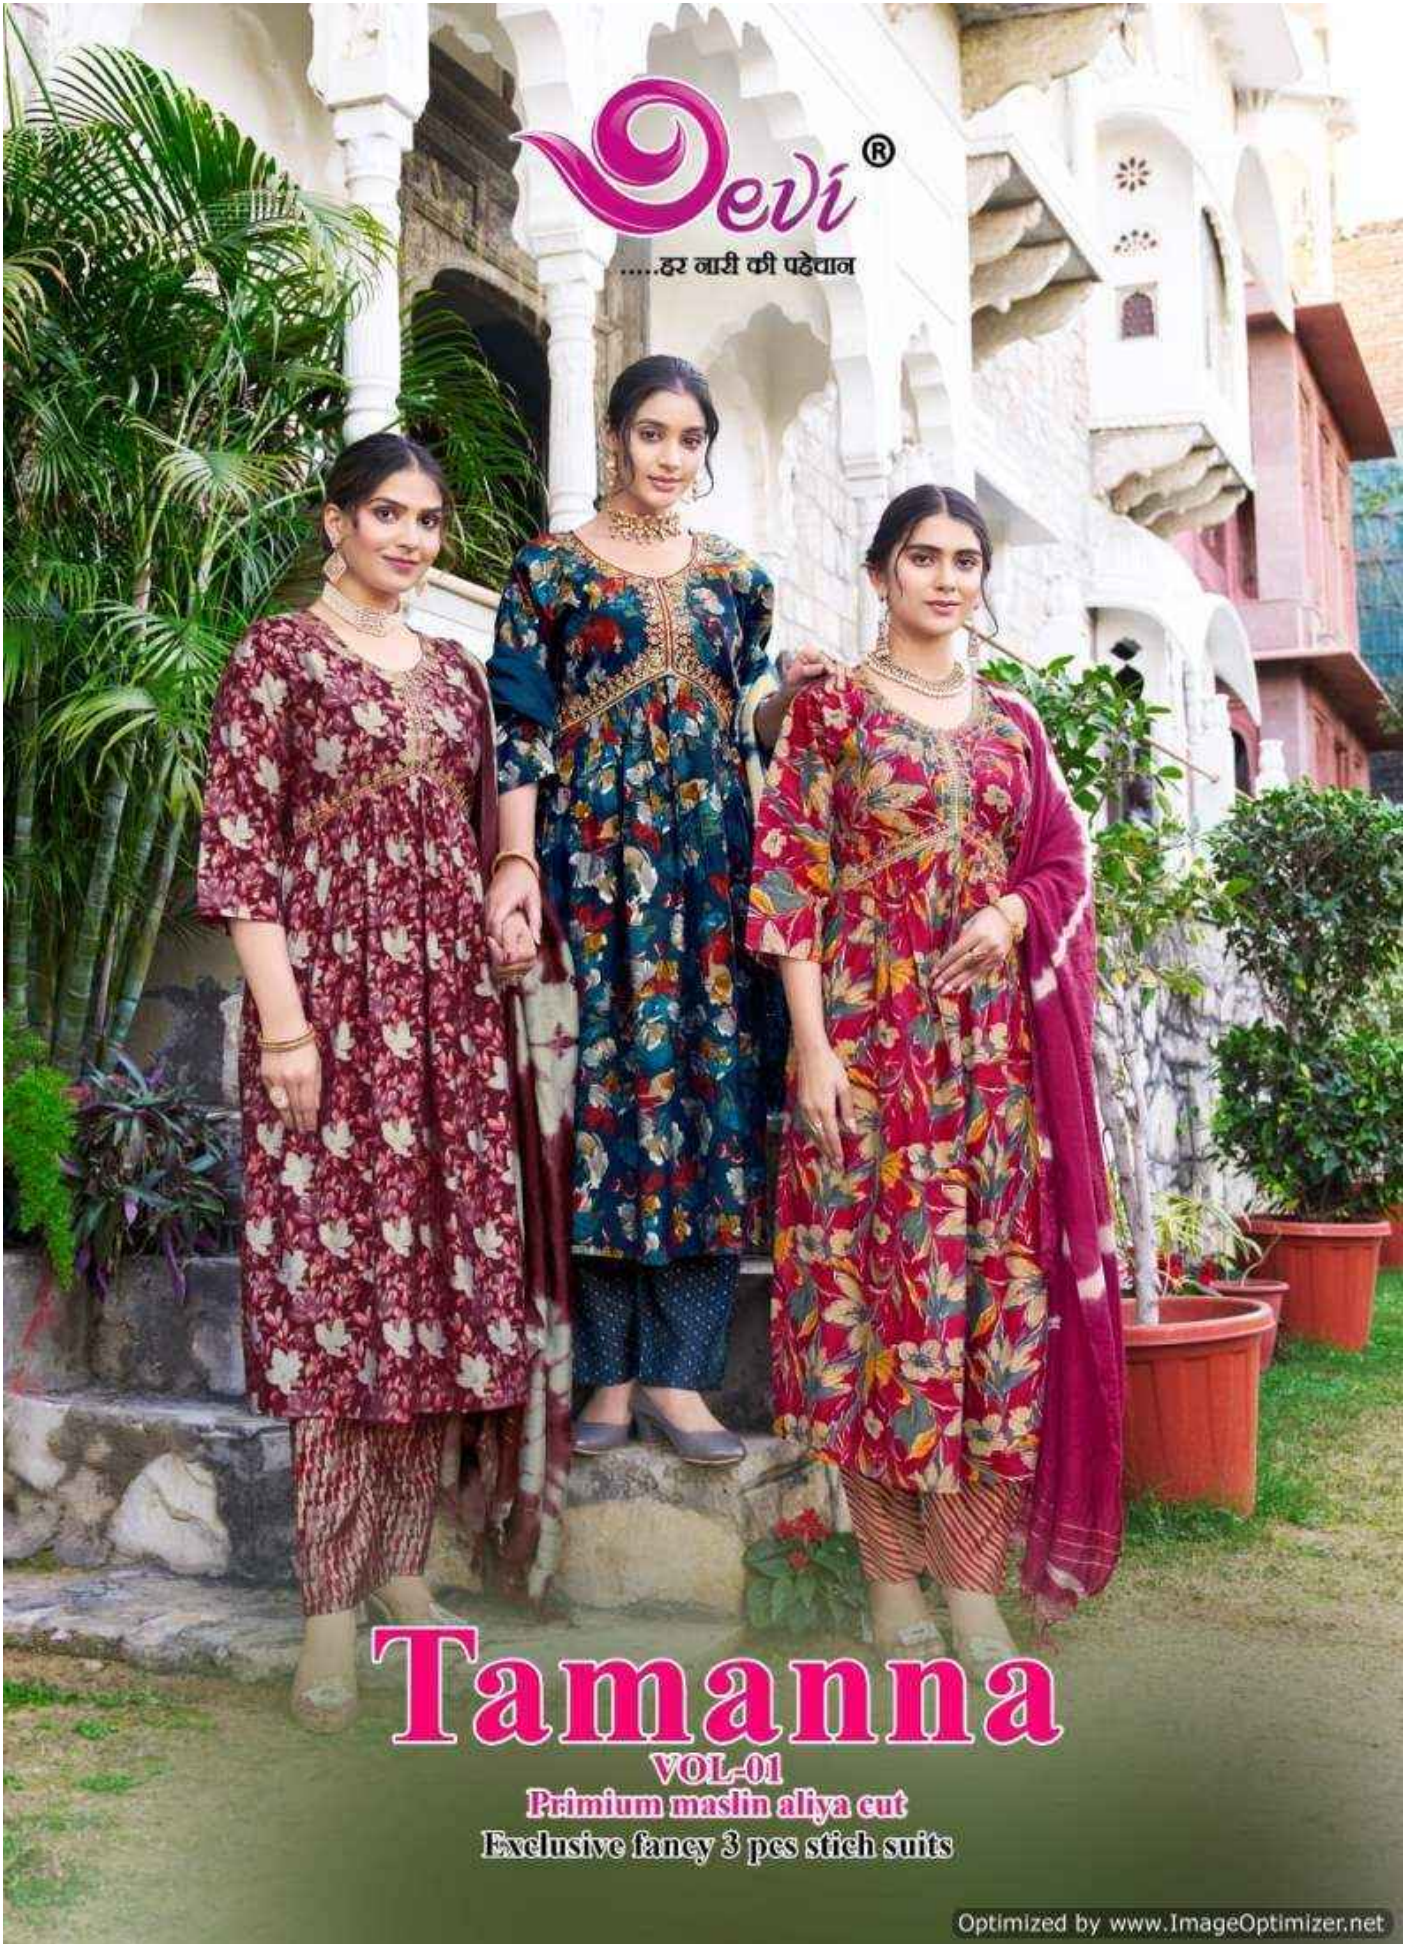

The logo for 'Devi' is a stylized, flowing pink and purple swirl that forms the letter 'D', followed by the word 'evi' in a matching cursive font. A registered trademark symbol (®) is positioned to the upper right of the 'i'.

.....हर नारी की पहचान

Tamanna

VOL-01

Primum maslin aliya cut
Exclusive fancy 3 pcs stich suits