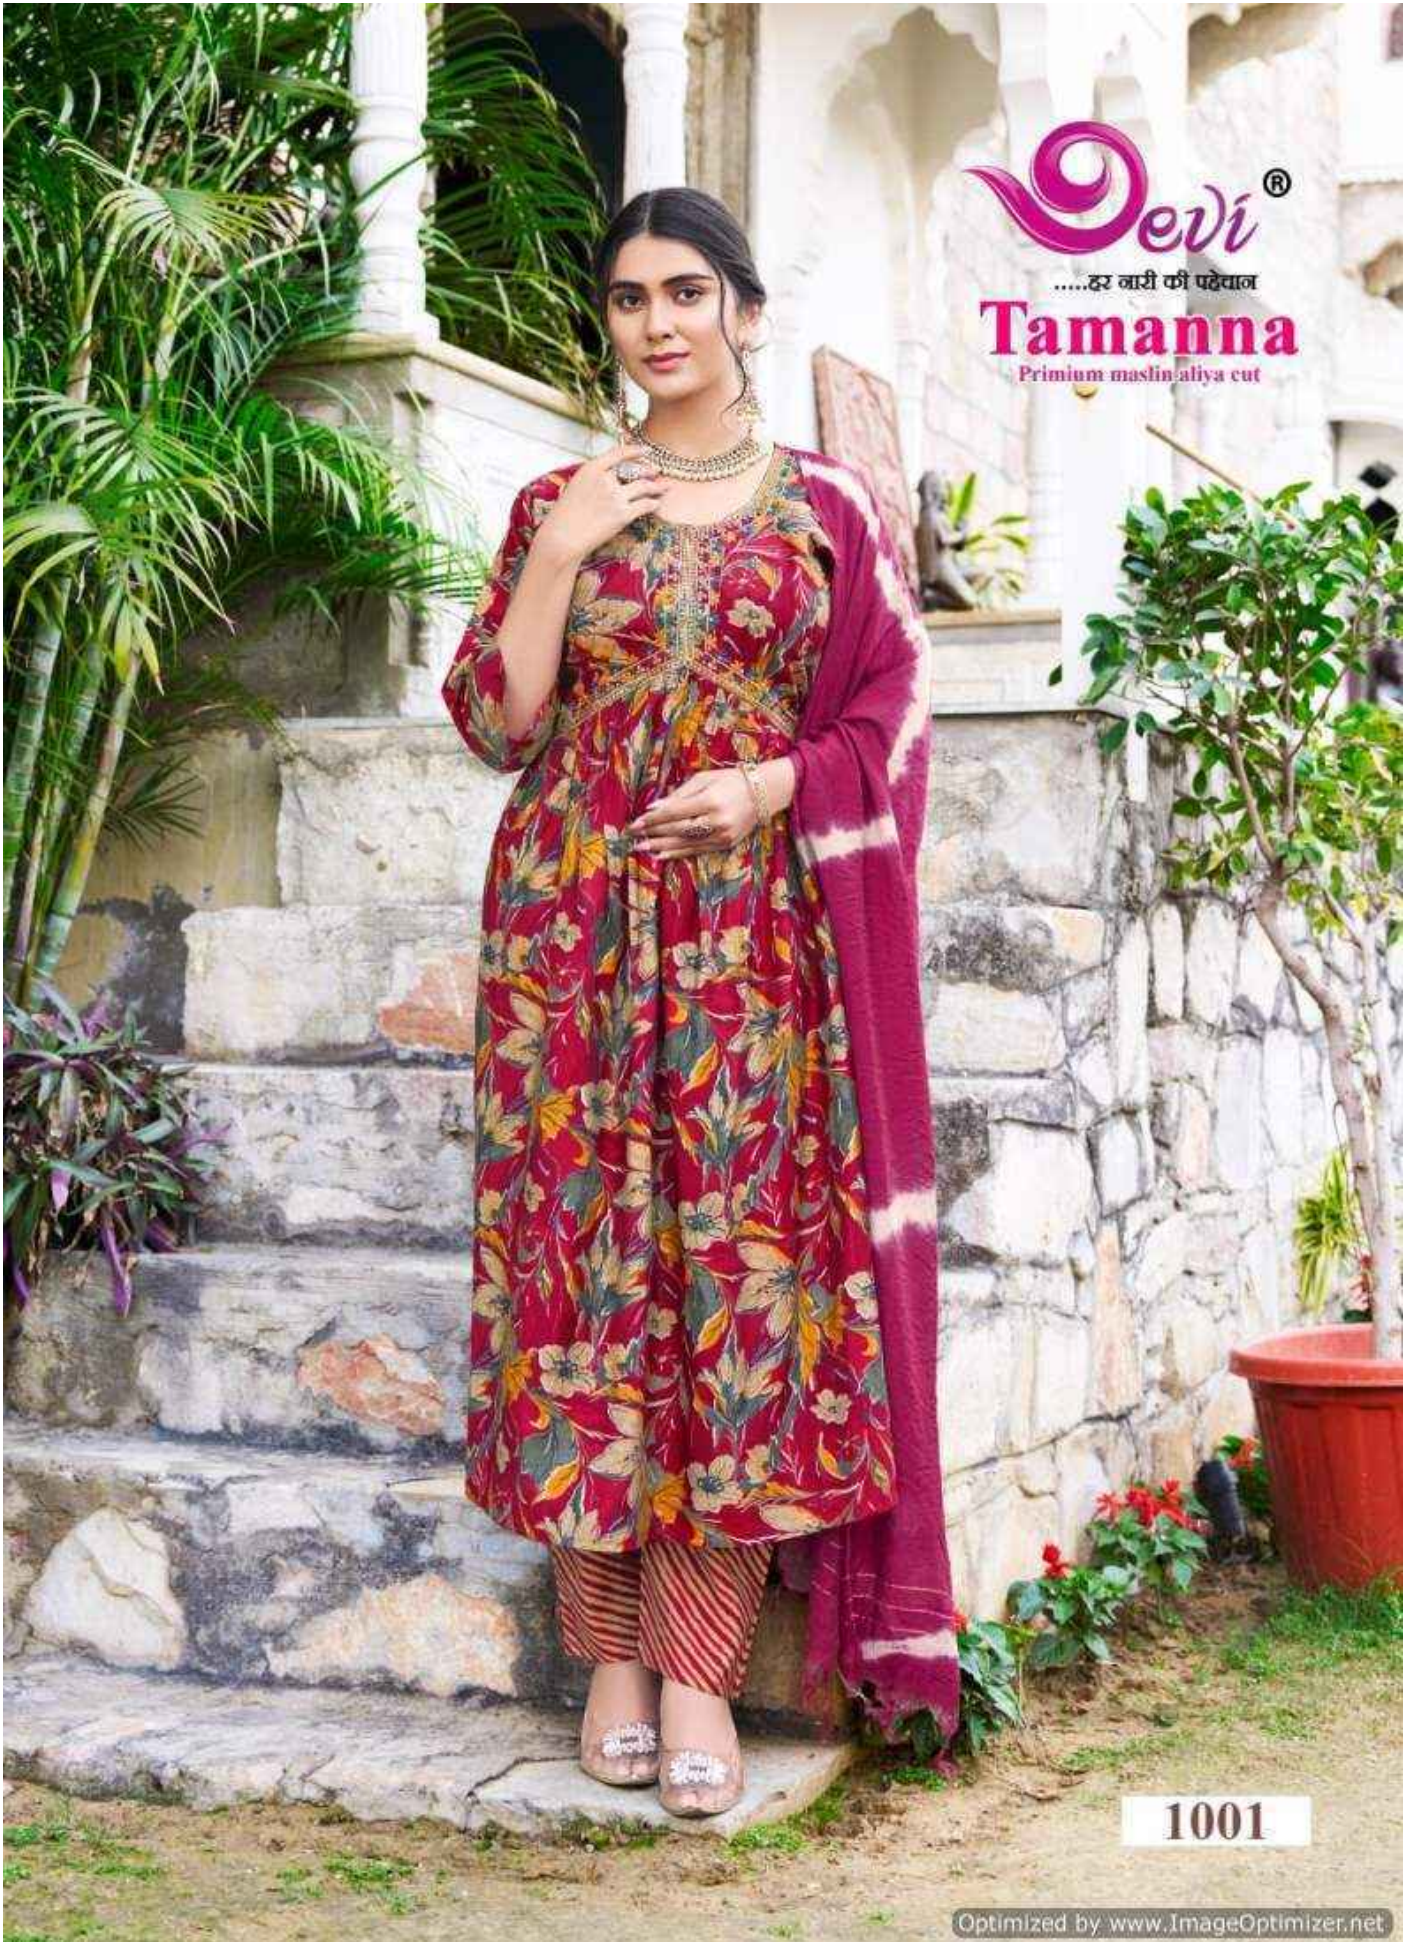

Devi®

.....हर नारी की पहचान

Tamanna

Prmium maslin aliya cut

1001