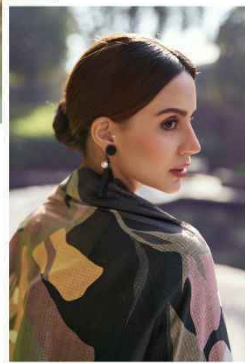

TOP : PURE LAWN COTTON DIGITALLY PRINTED
WITH ELEGANT EMBROIDERY

BOTTOM: COTTON DYED

DUPPTA : PURE COTTON CHEX PATTERN DIGITALLY PRINTED

Karachi®
PRINTS

D No / 33005

Karachi®
PRINTS

D No / 33006

33001

33002

33005

33006

33003

33004

Karachi®
PRINTS

KIARA

Karachi®
PRINTS

D No / 33003

Karachi®
PRINTS

D No / 33001

Karachi®
PRINTS

D No / 33002

Karachi®
PRINTS

Fashionable tributes to color & silhouettes that
have inspired trends around the world.

D No / 33004