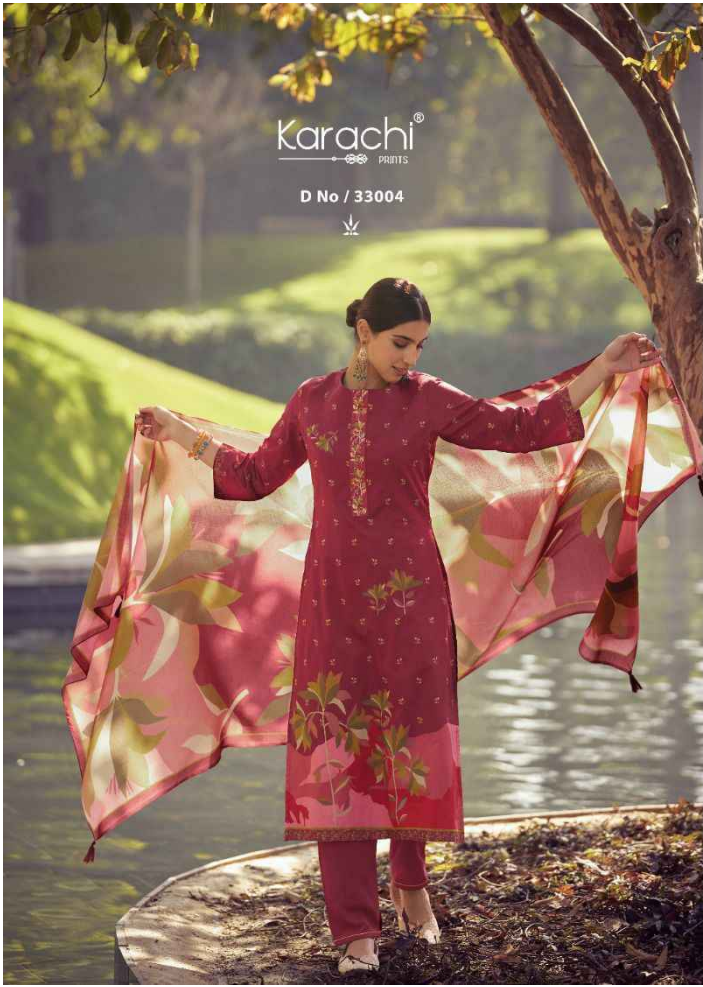

TOP : PURE LAWN COTTON DIGITALLY PRINTED
WITH ELEGANT EMBROIDERY

BOTTOM: COTTON DYED

DUPPTA : PURE COTTON CHEX PATTERN DIGITALLY PRINTED

Karachi®
PRINTS

D No / 33005

Karachi®
PRINTS

D No / 33006

33001

D No / 33003

Karachi®
PRINTS

D No / 33001

Karachi®
PRINTS

D No / 33002

Karachi®
PRINTS

Fashionable tributes to color & silhouettes that
have inspired trends around the world.

D No / 33004