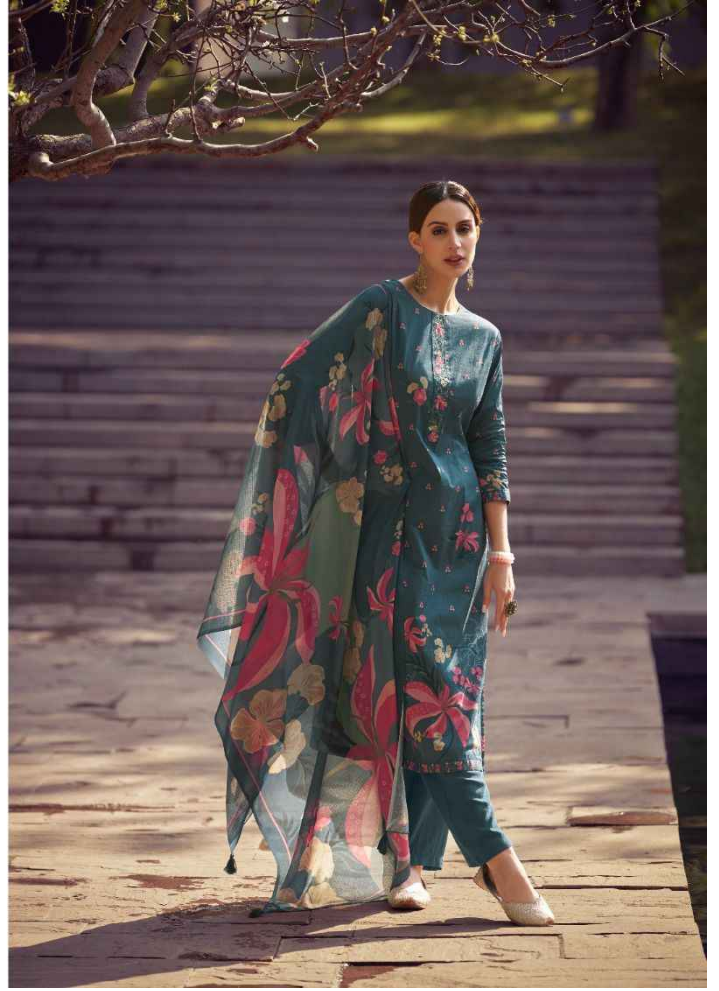

Karachi®
PRINTS

D No / 33003