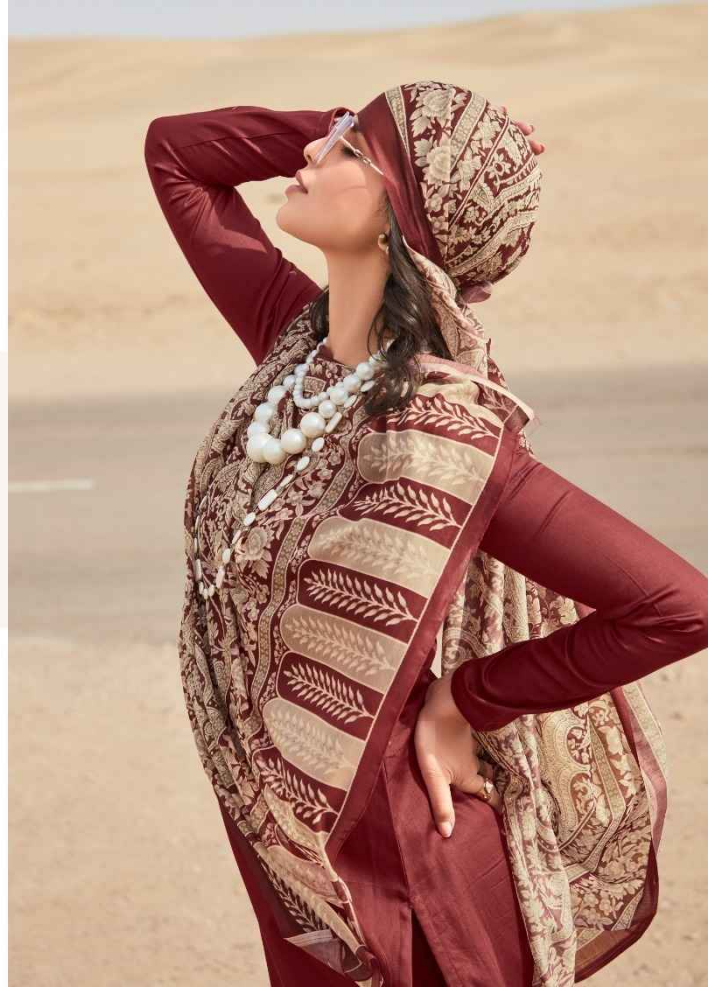

FLAIR

1004

Fida
A Brand by ICTM