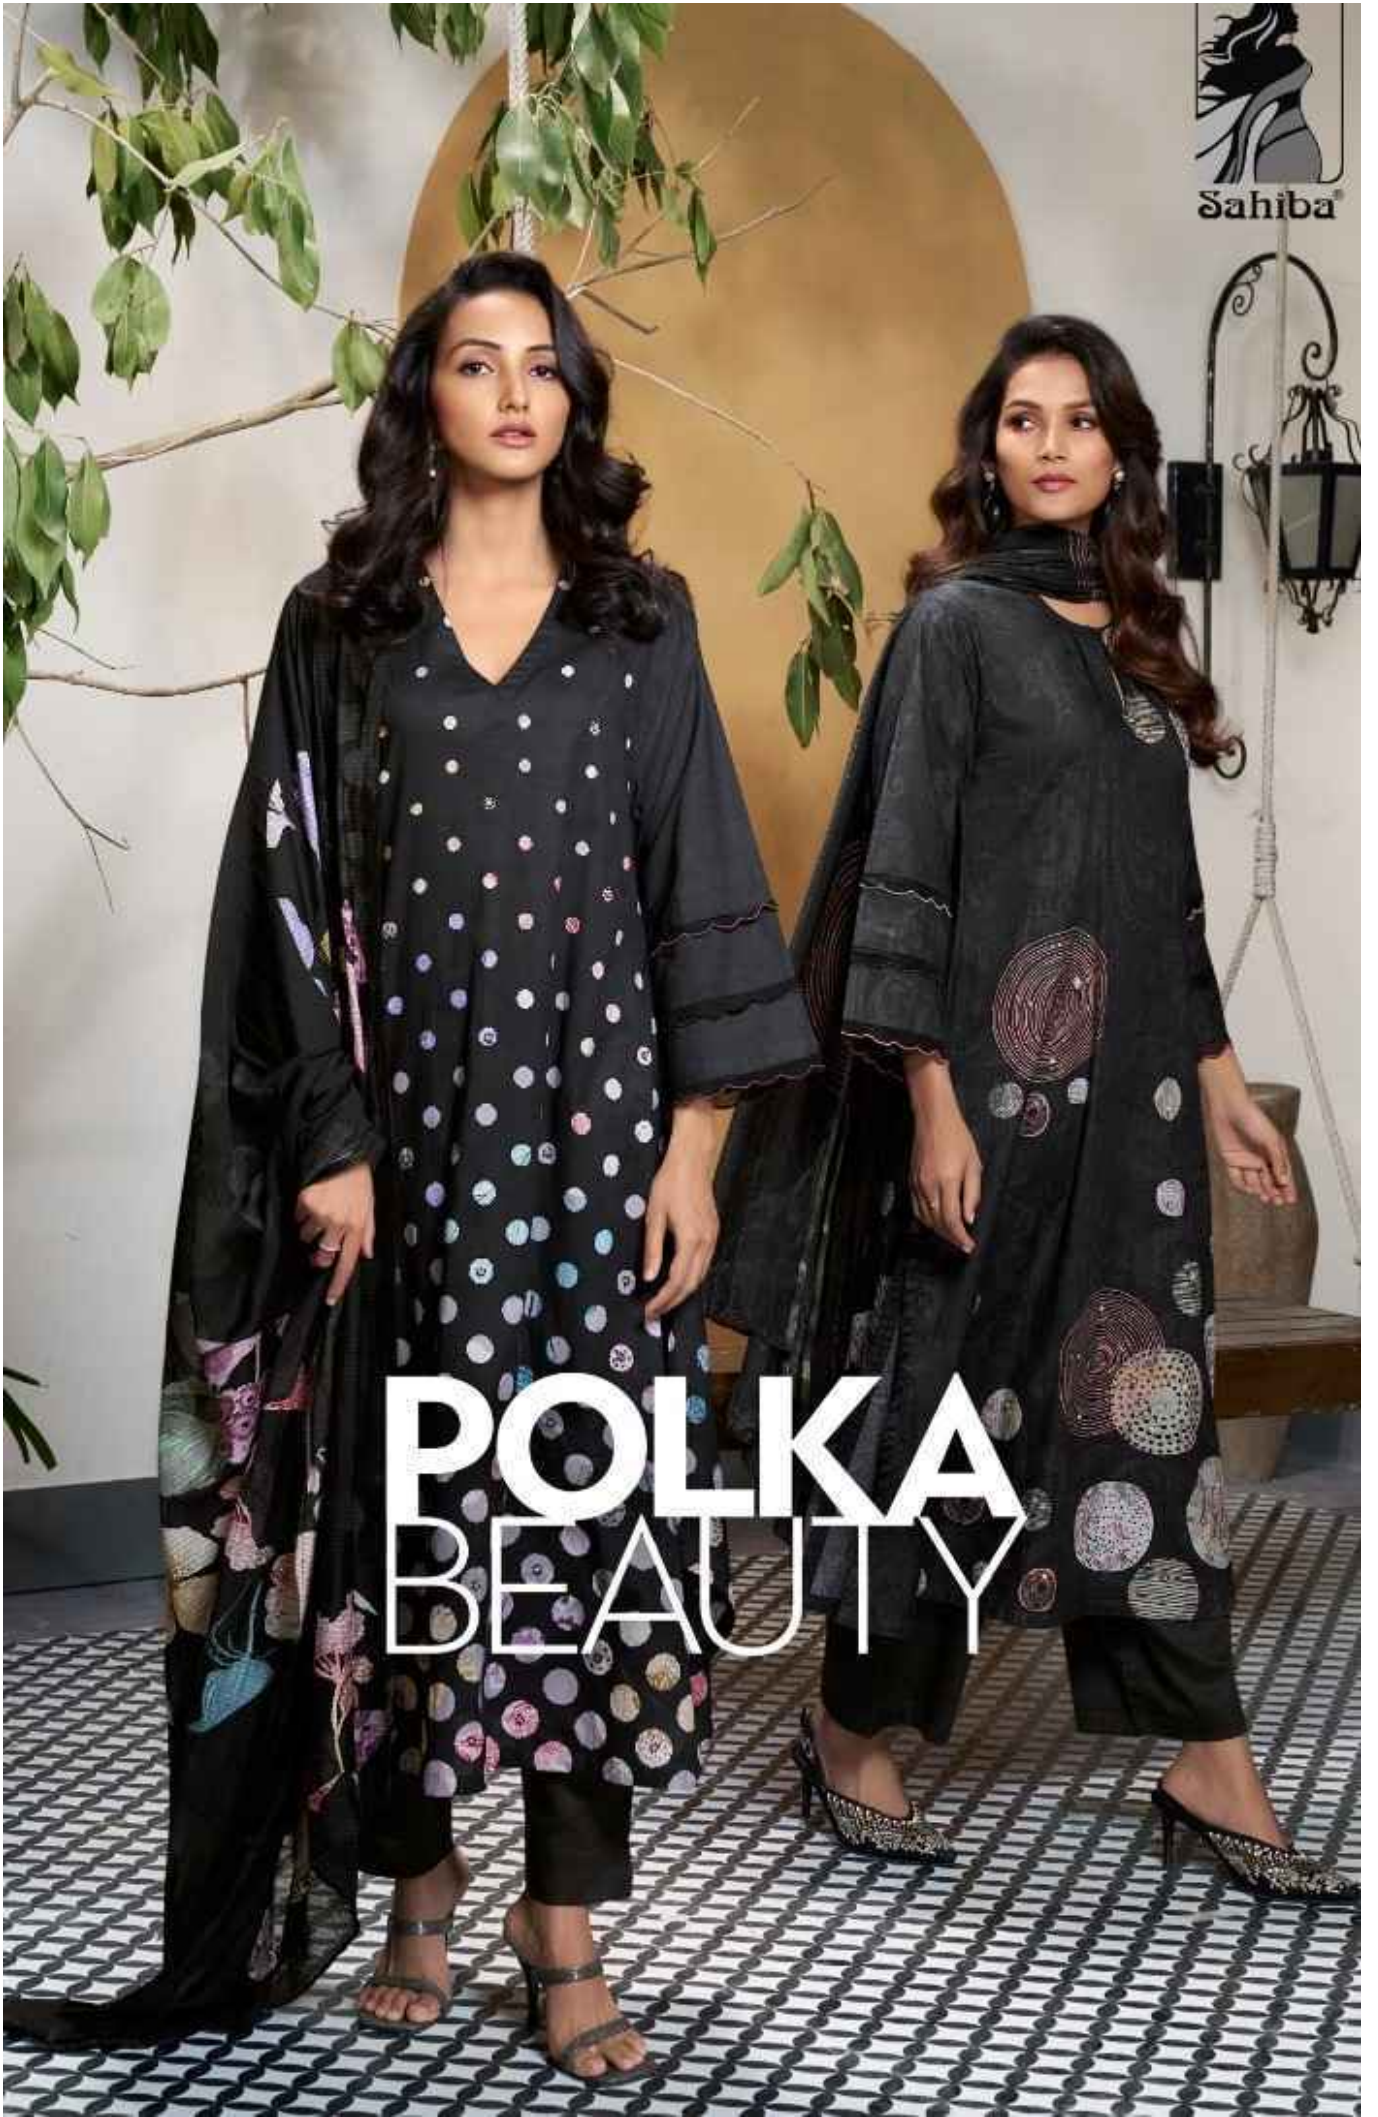

Sahiba®

POLKA BEAUTY

Sahiba®

POLKA BEAUTY

RATE LIST

H S N CODE - 520851

DESIGN NO

332

339

DESCRIPTION

TOP - PURE COTTON LAWN DIGITAL PRINT WITH HAND WORK &
SLEEVE EMBROIDERY

BOTTOM - PURE COTTON LAWN

DUPATTA - VISCOSE LINING JARI DUPATTA DIGITAL PRINTED

RATE

{ RS, 1795/- }

TOTAL SUITS = 02 TOTAL AMOUNT - 3590/- AVG. RATE - 1795/-