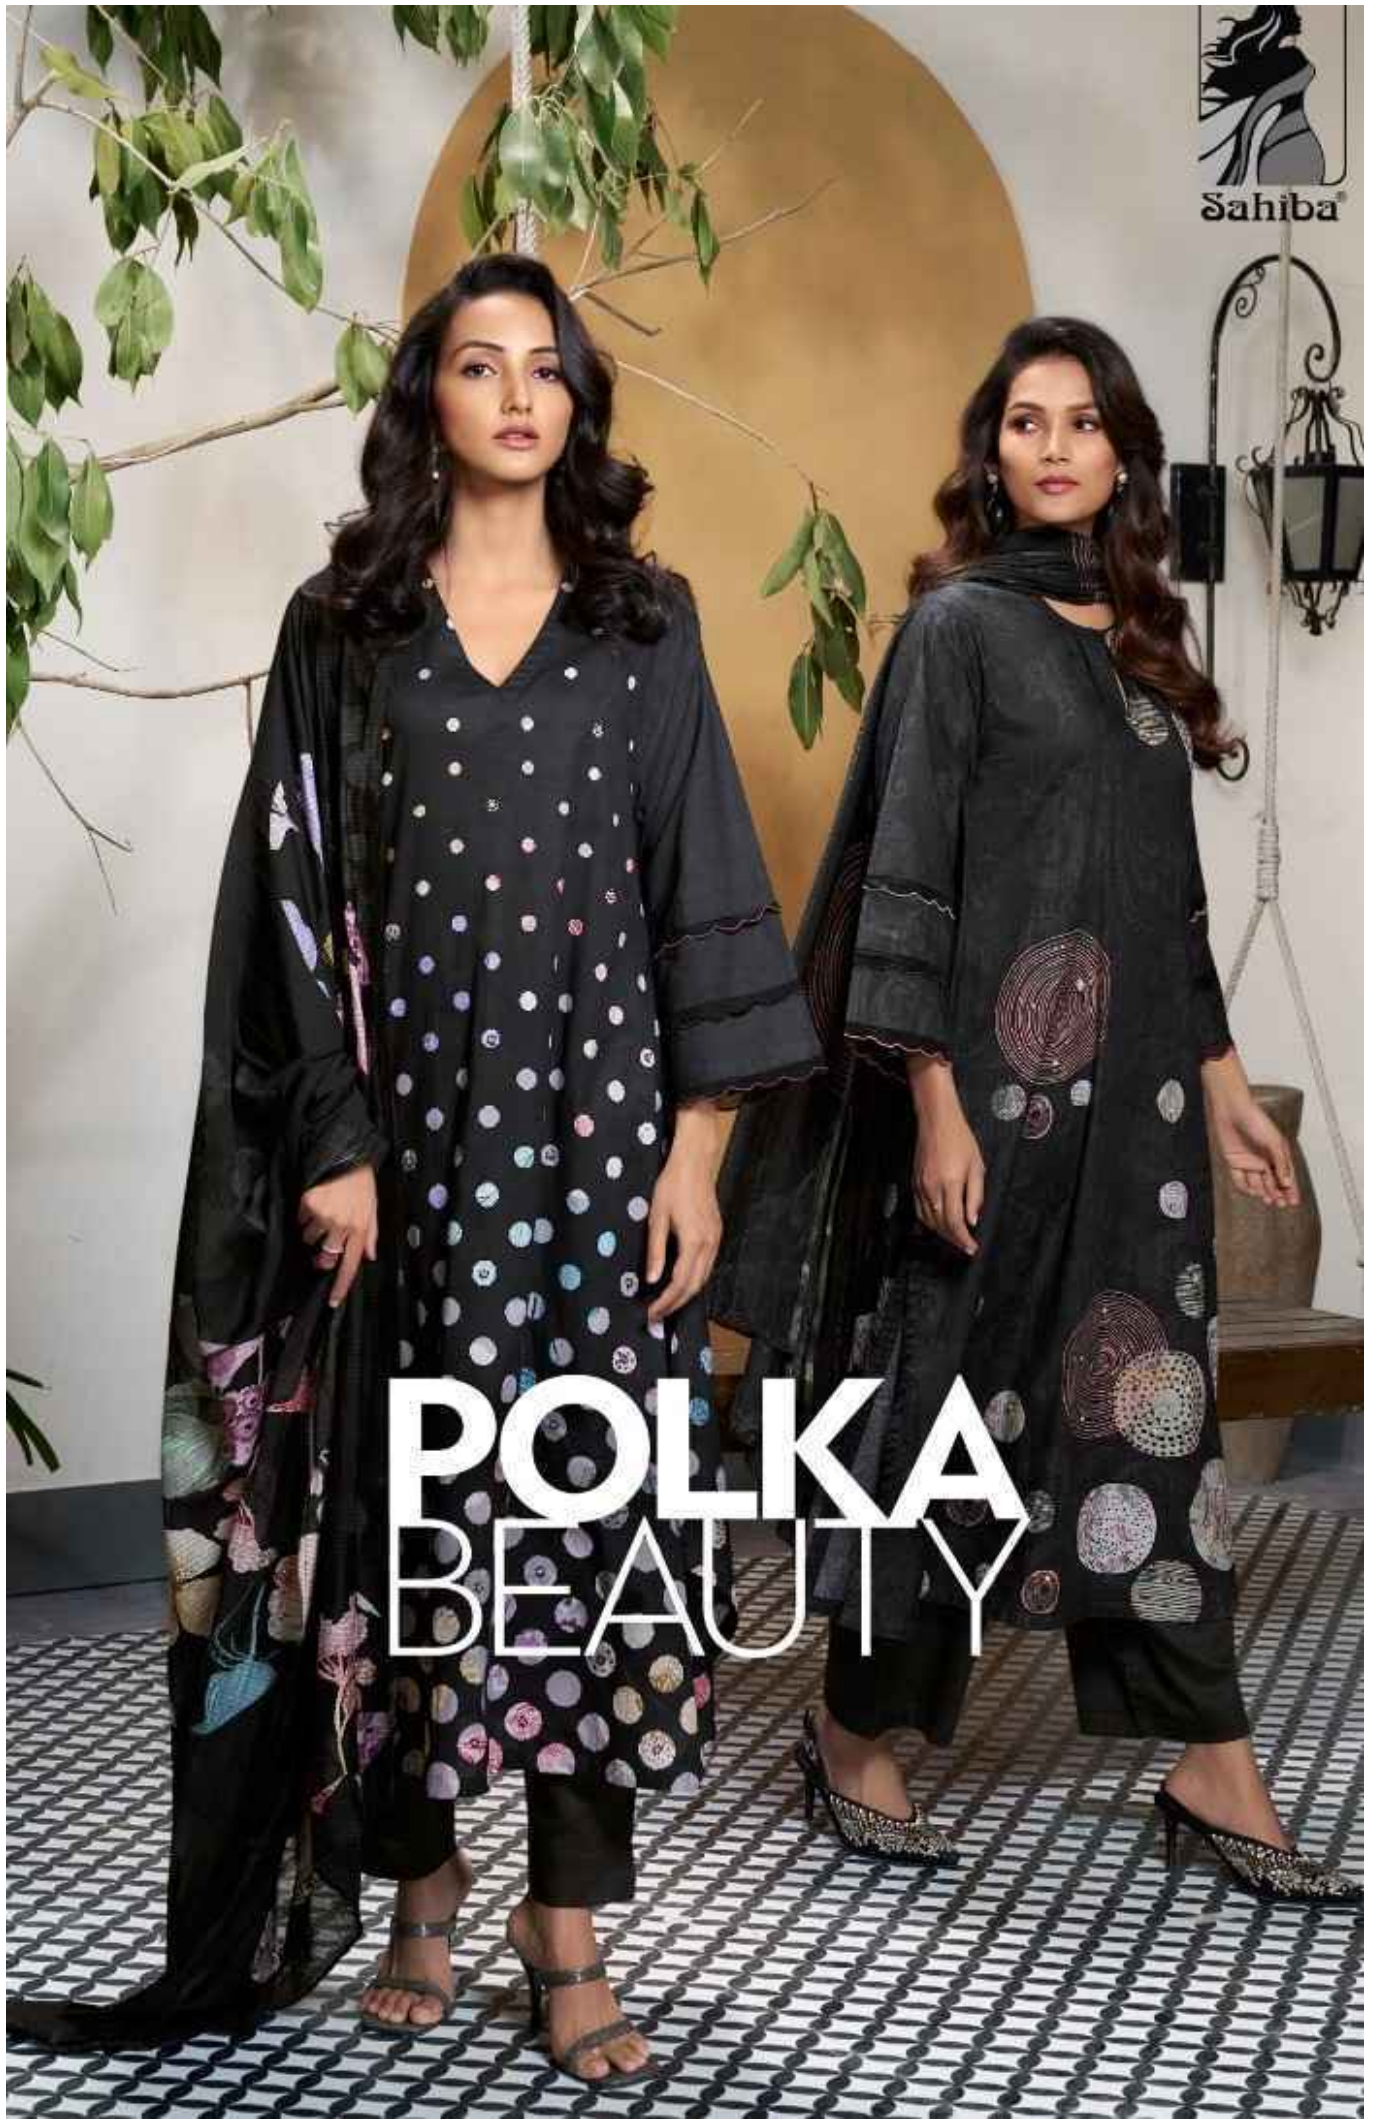

Sahiba®

POLKA BEAUTY

Sahiba®

POLKA BEAUTY

RATE LIST

H S N CODE - 520851

DESIGN NO

332

339

DESCRIPTION

TOP - PURE COTTON LAWN DIGITAL PRINT WITH HAND WORK &
SLEEVE EMBROIDERY

BOTTOM - PURE COTTON LAWN

DUPATTA - VISCOSE LINING JARI DUPATTA DIGITAL PRINTED

RATE

{ RS, 1795/- }

TOTAL SUITS = 02 TOTAL AMOUNT - 3590/- AVG. RATE - 1795/-