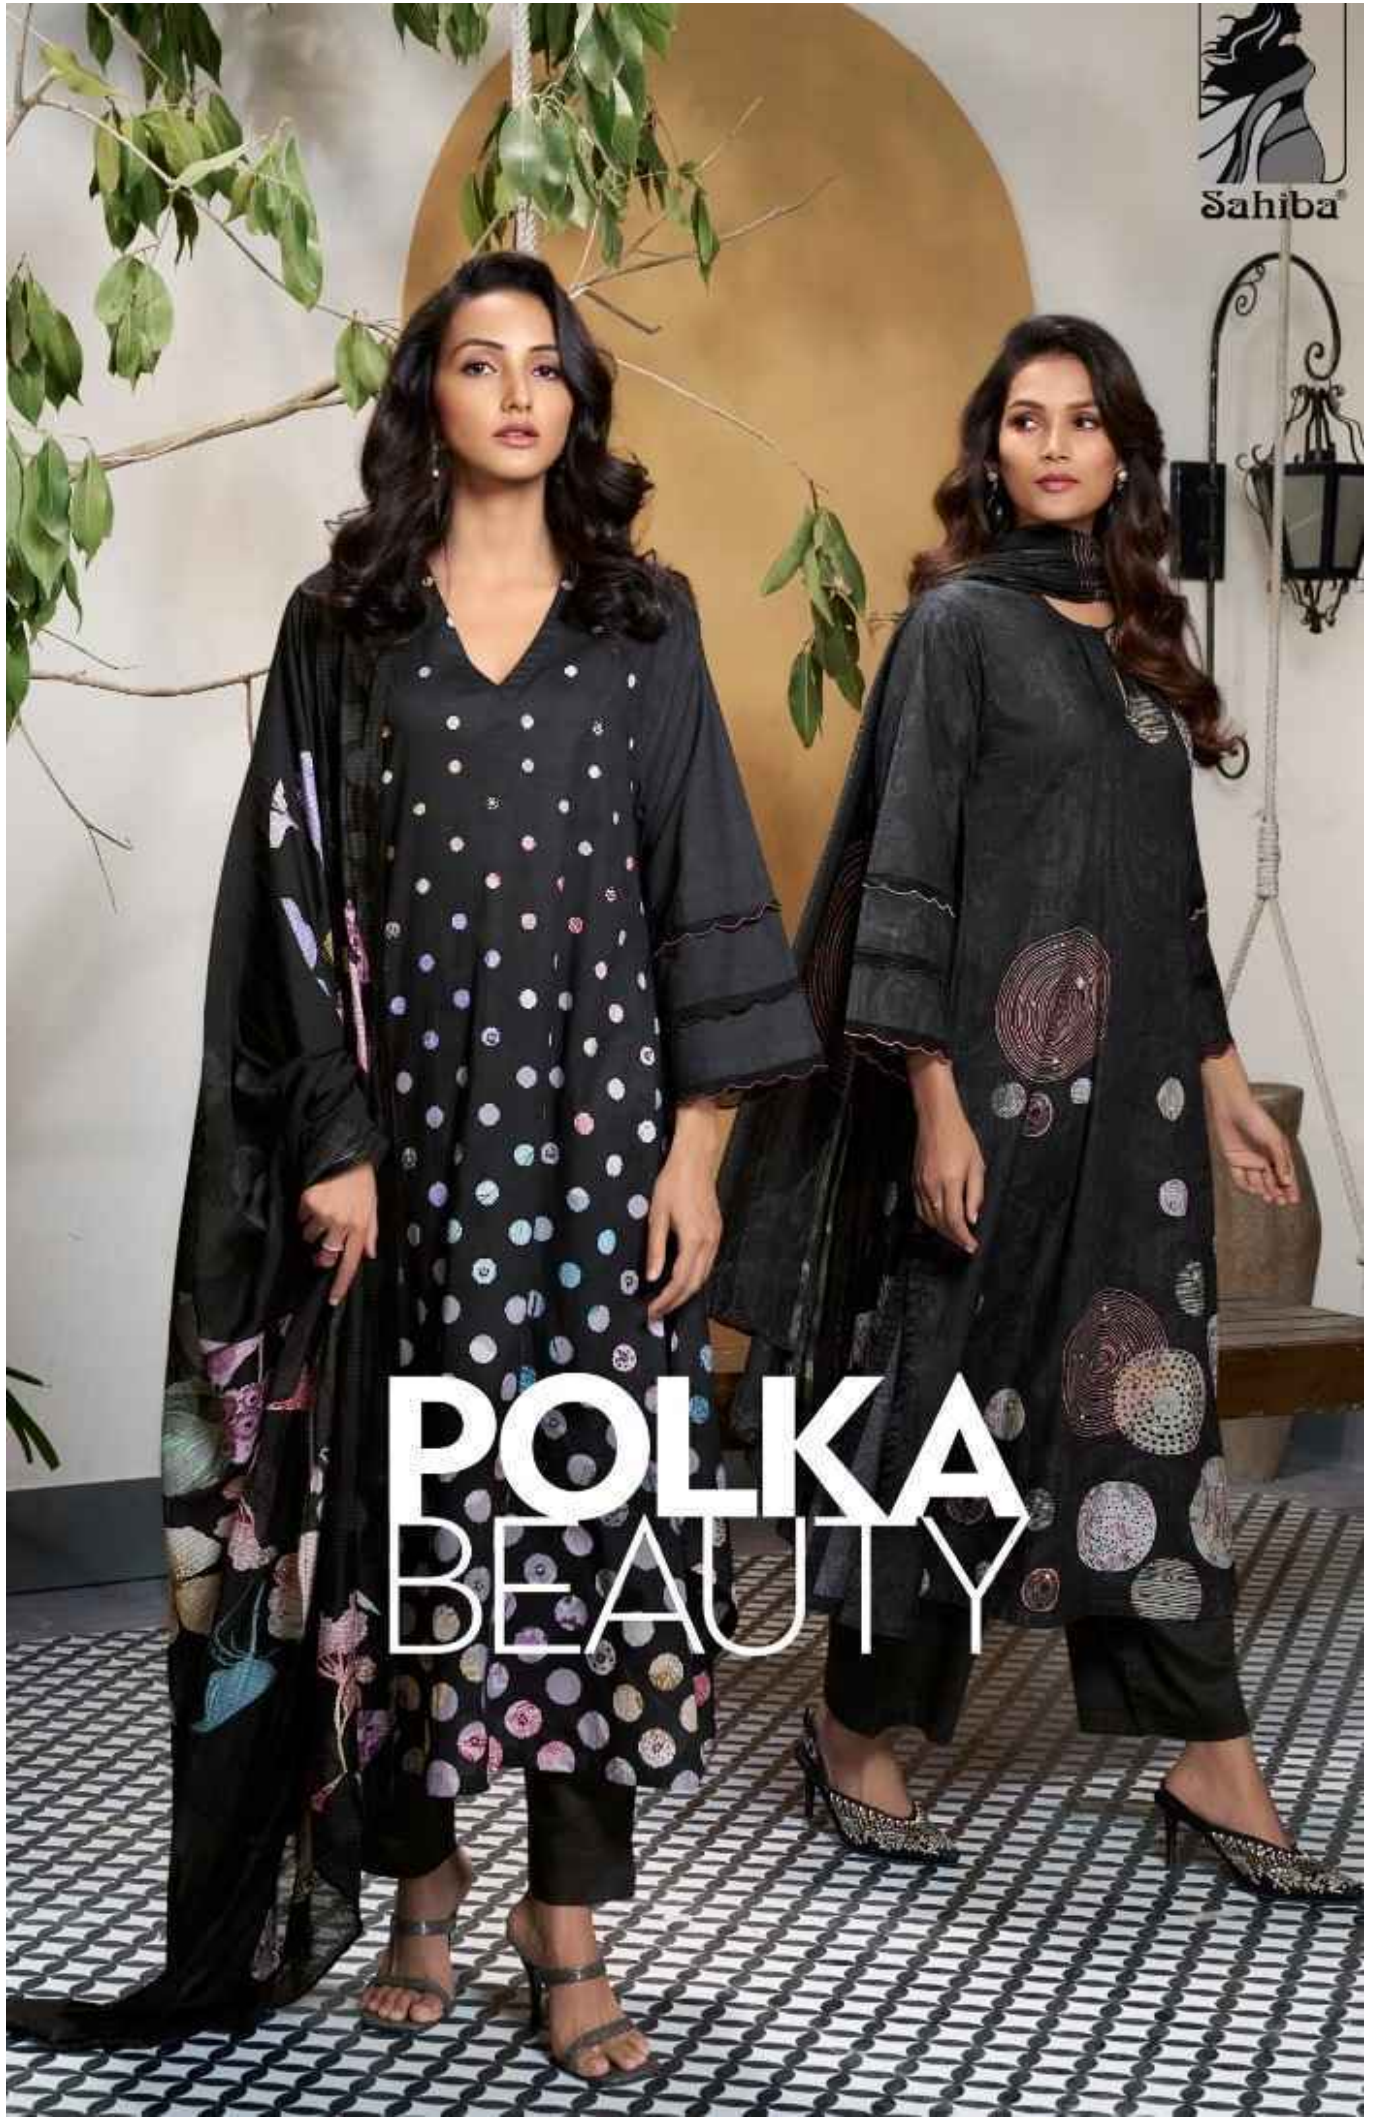

Sahiba®

POLKA BEAUTY

Sahiba®

POLKA BEAUTY

RATE LIST

H S N CODE - 520851

DESIGN NO

332

339

DESCRIPTION

TOP - PURE COTTON LAWN DIGITAL PRINT WITH HAND WORK &
SLEEVE EMBROIDERY

BOTTOM - PURE COTTON LAWN

DUPATTA - VISCOSE LINING JARI DUPATTA DIGITAL PRINTED

{ RATE }
{ RS, 1795/- }

TOTAL SUITS = 02 TOTAL AMOUNT - 3590/- AVG. RATE - 1795/-