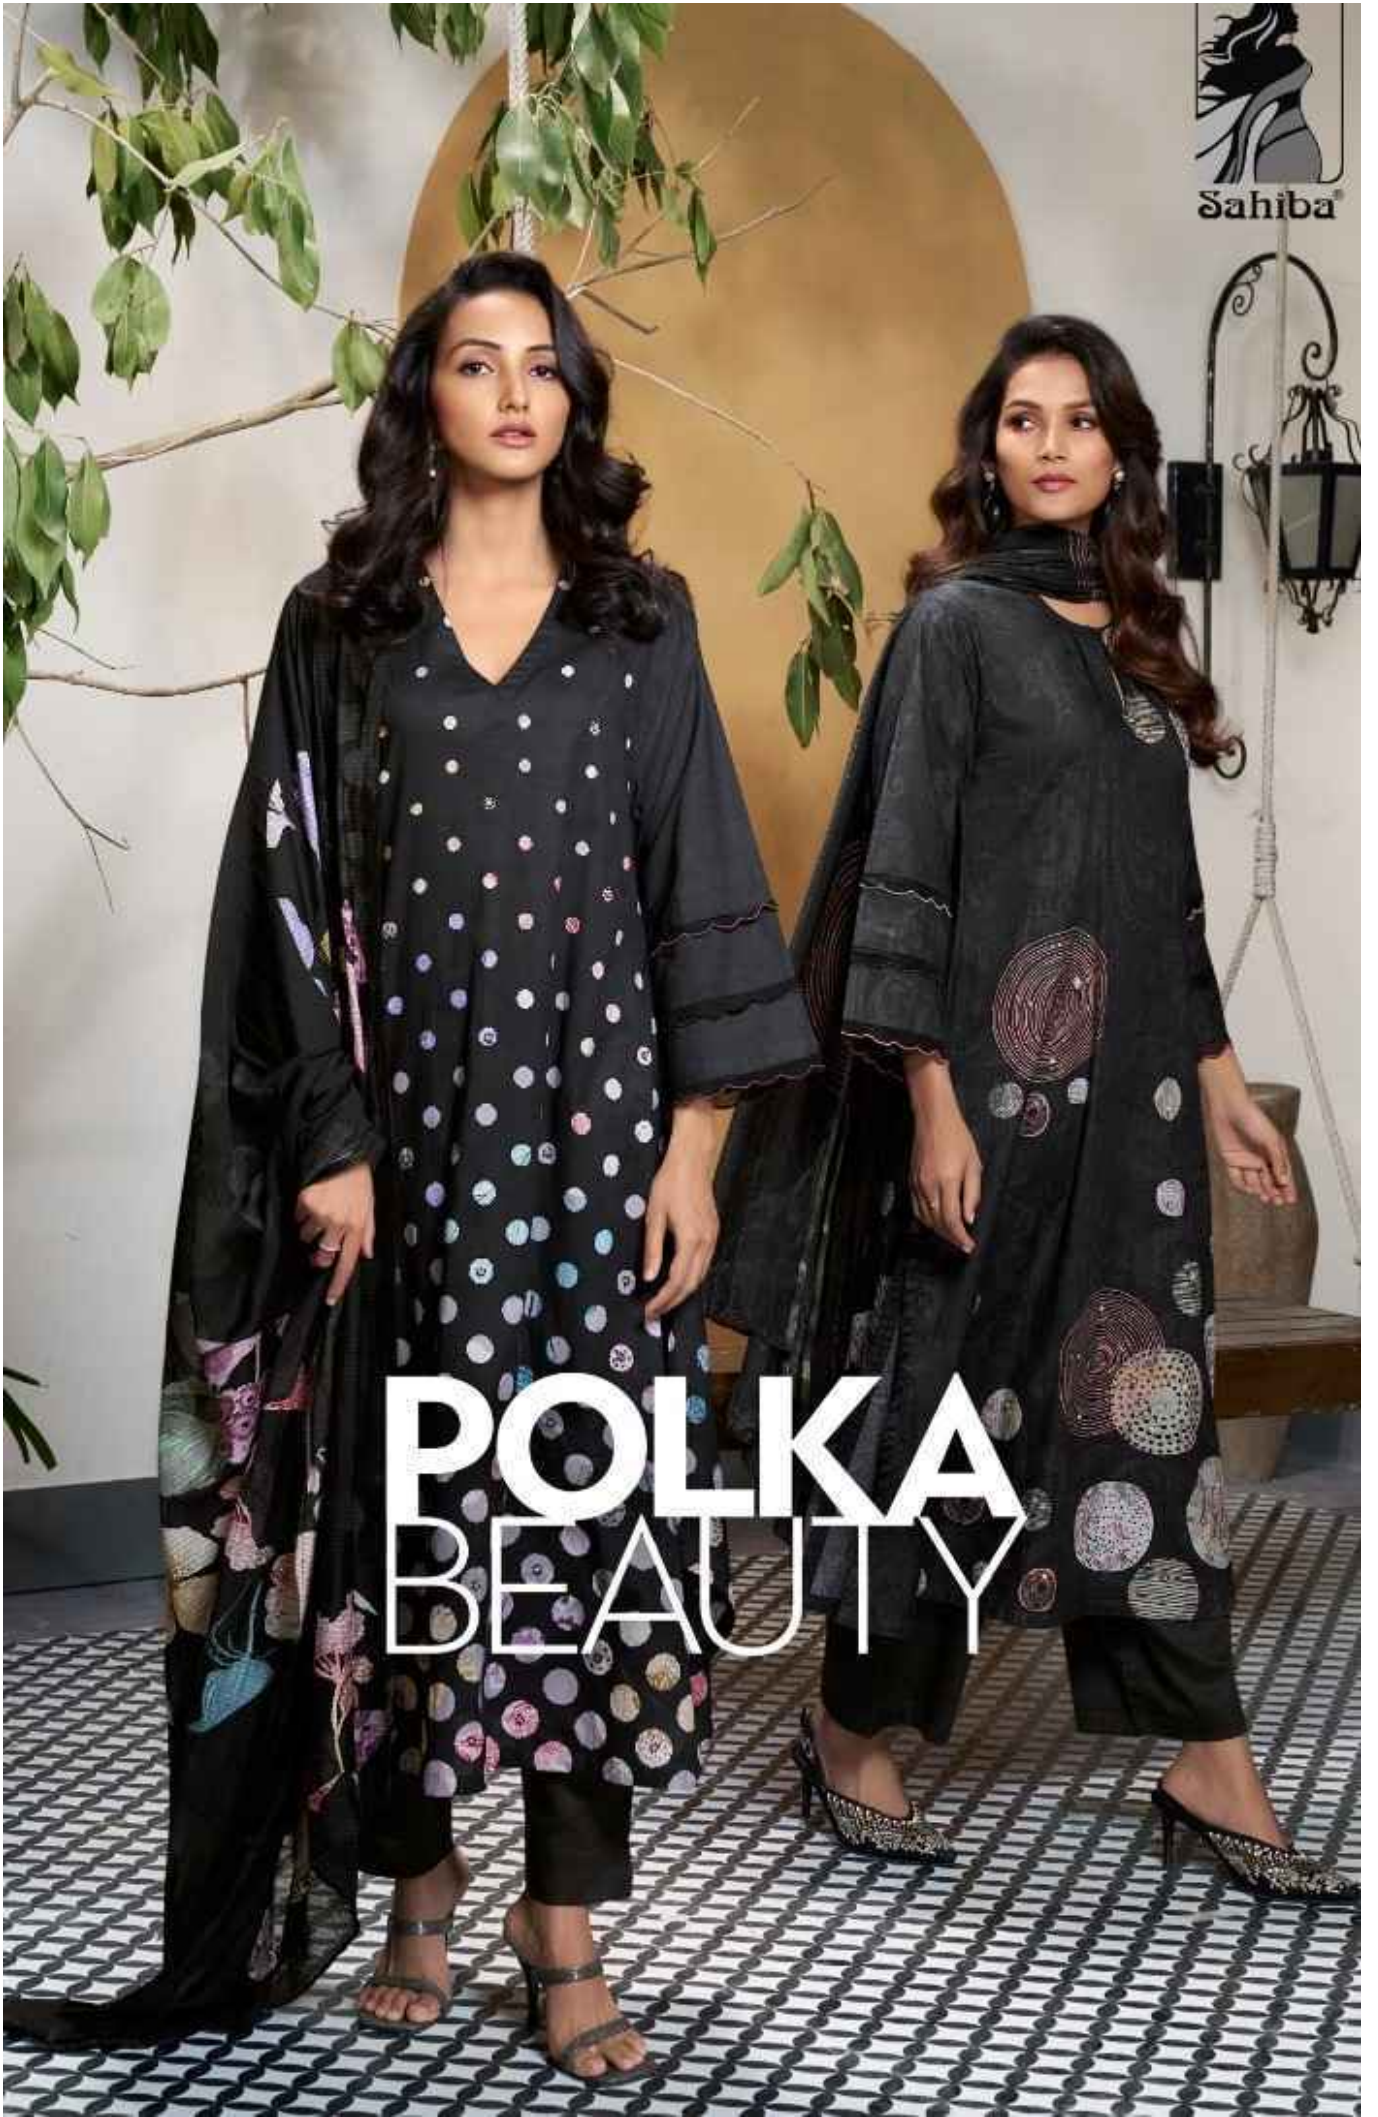

Sahiba®

POLKA BEAUTY

Sahiba®

POLKA BEAUTY

RATE LIST

H S N CODE - 520851

DESIGN NO

332

339

DESCRIPTION

TOP - PURE COTTON LAWN DIGITAL PRINT WITH HAND WORK &
SLEEVE EMBROIDERY

BOTTOM - PURE COTTON LAWN

DUPATTA - VISCOSE LINING JARI DUPATTA DIGITAL PRINTED

{ RATE }
{ RS, 1795/- }

TOTAL SUITS = 02 TOTAL AMOUNT - 3590/- AVG. RATE - 1795/-