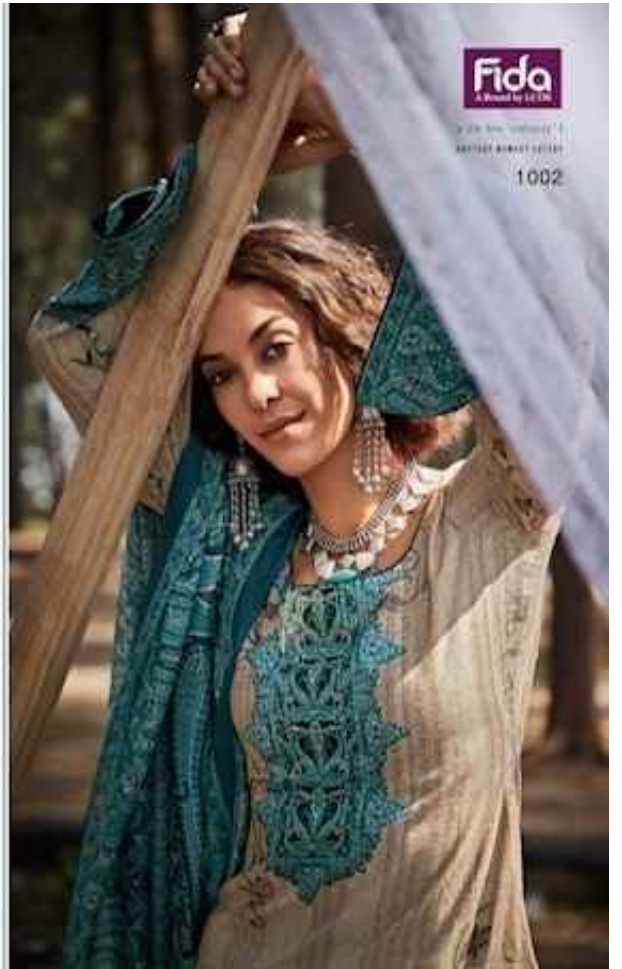

Faded, illegible text, likely bleed-through from the reverse side of the page.

1004 | *a life less ordinary design*  
| THE UNLIMITED TEMPTATION

**Fida**  
A Brand by LCTM

Faint, illegible text in the top left corner, possibly bleed-through from the reverse side of the page.