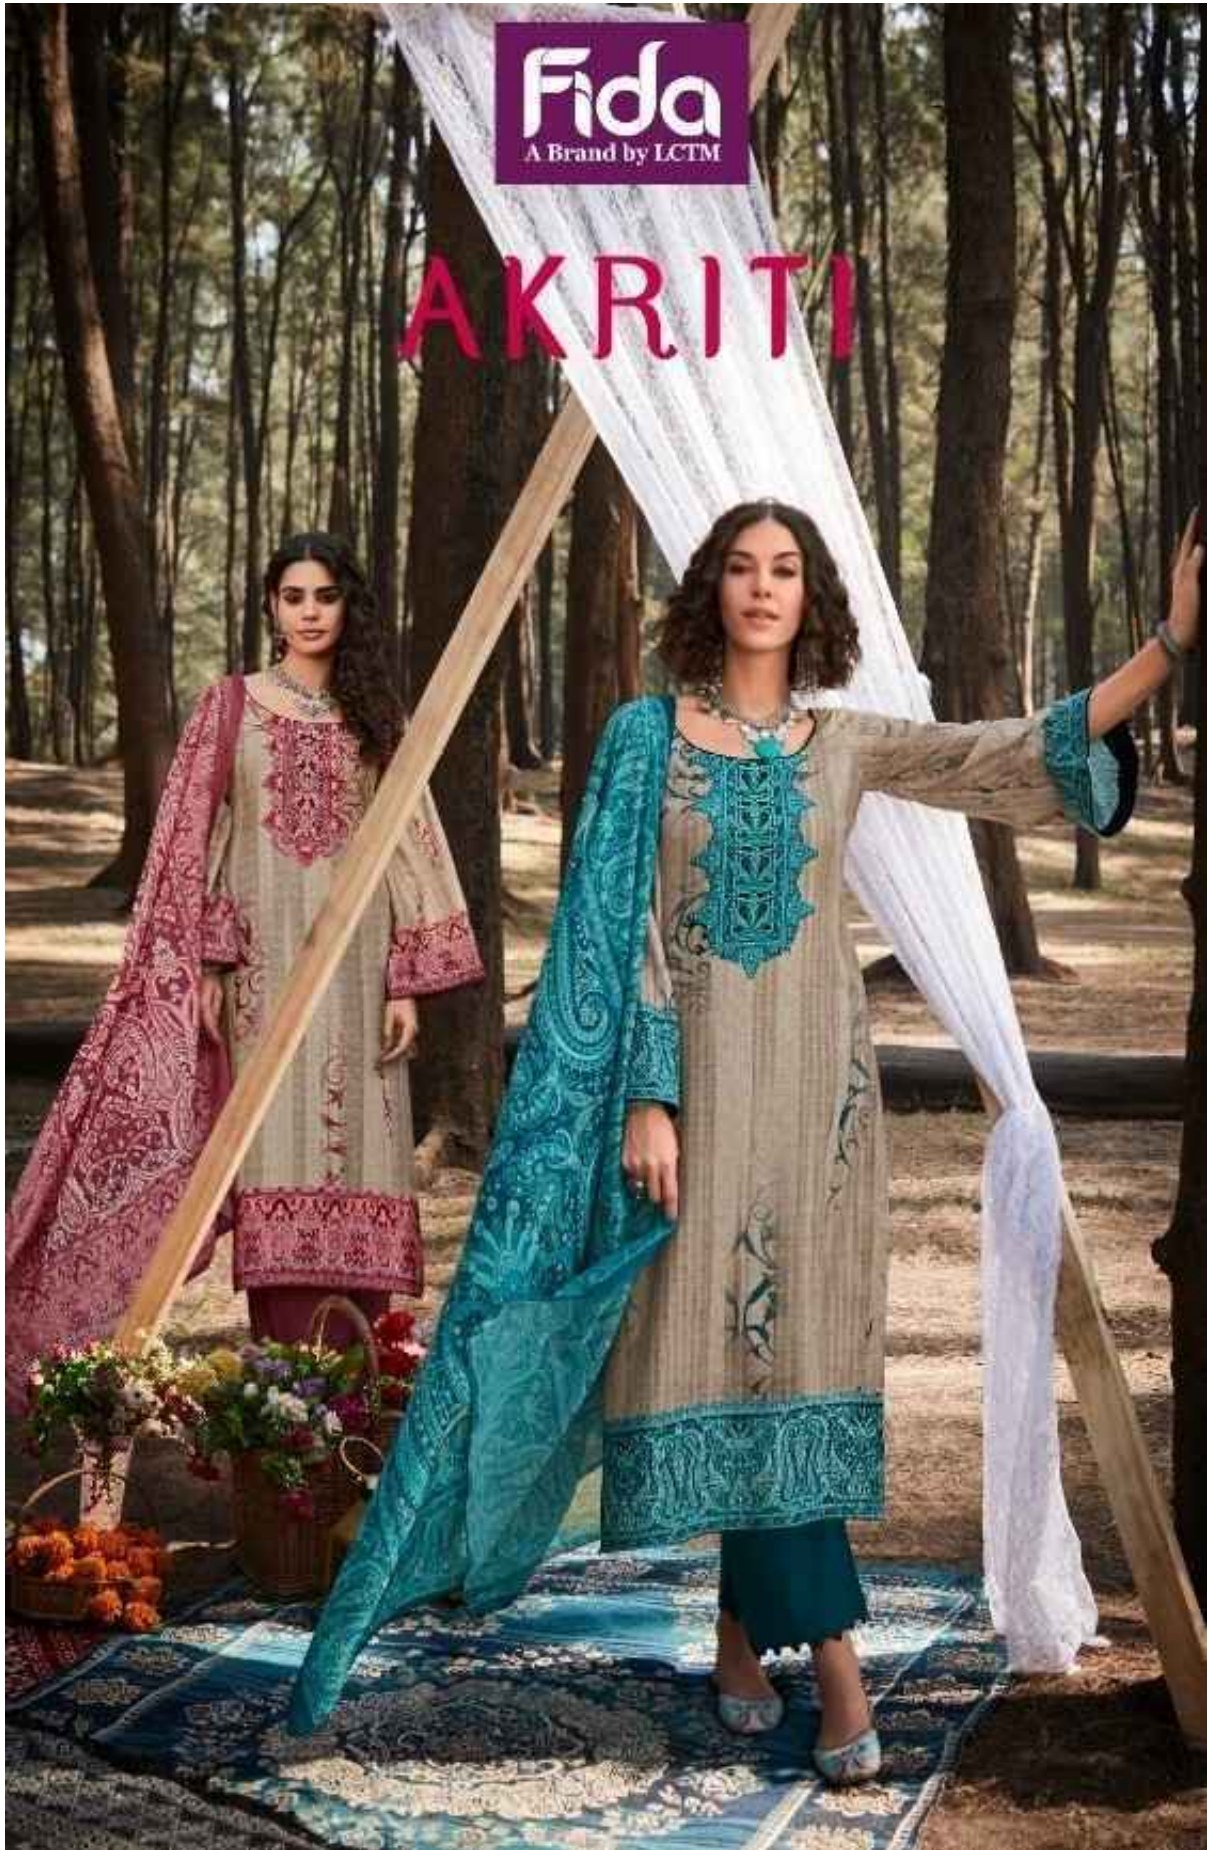

Fida
A Brand by LCTM

AKRITI