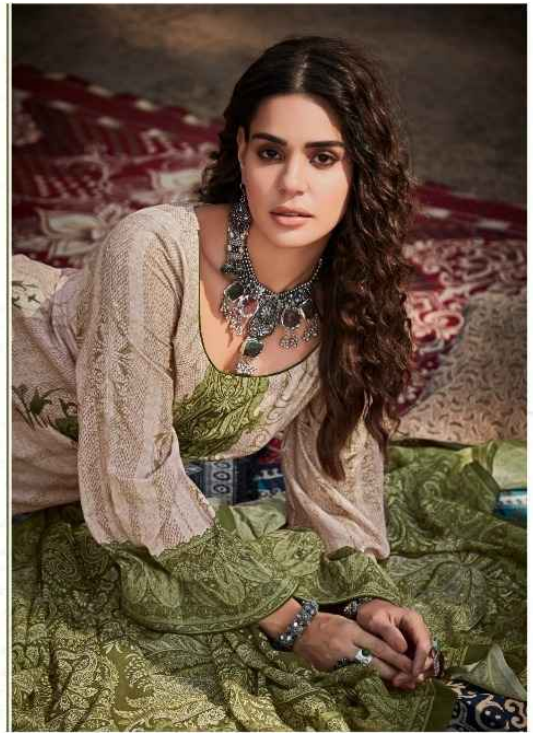

Faded, illegible text, likely bleed-through from the reverse side of the page.

1004 | *a life less ordinary design*  
THE UNLIMITED TEMPTATION

**Fida**  
A Brand by LCTM

Faint, illegible text in the top left corner, possibly bleed-through from the reverse side of the page.