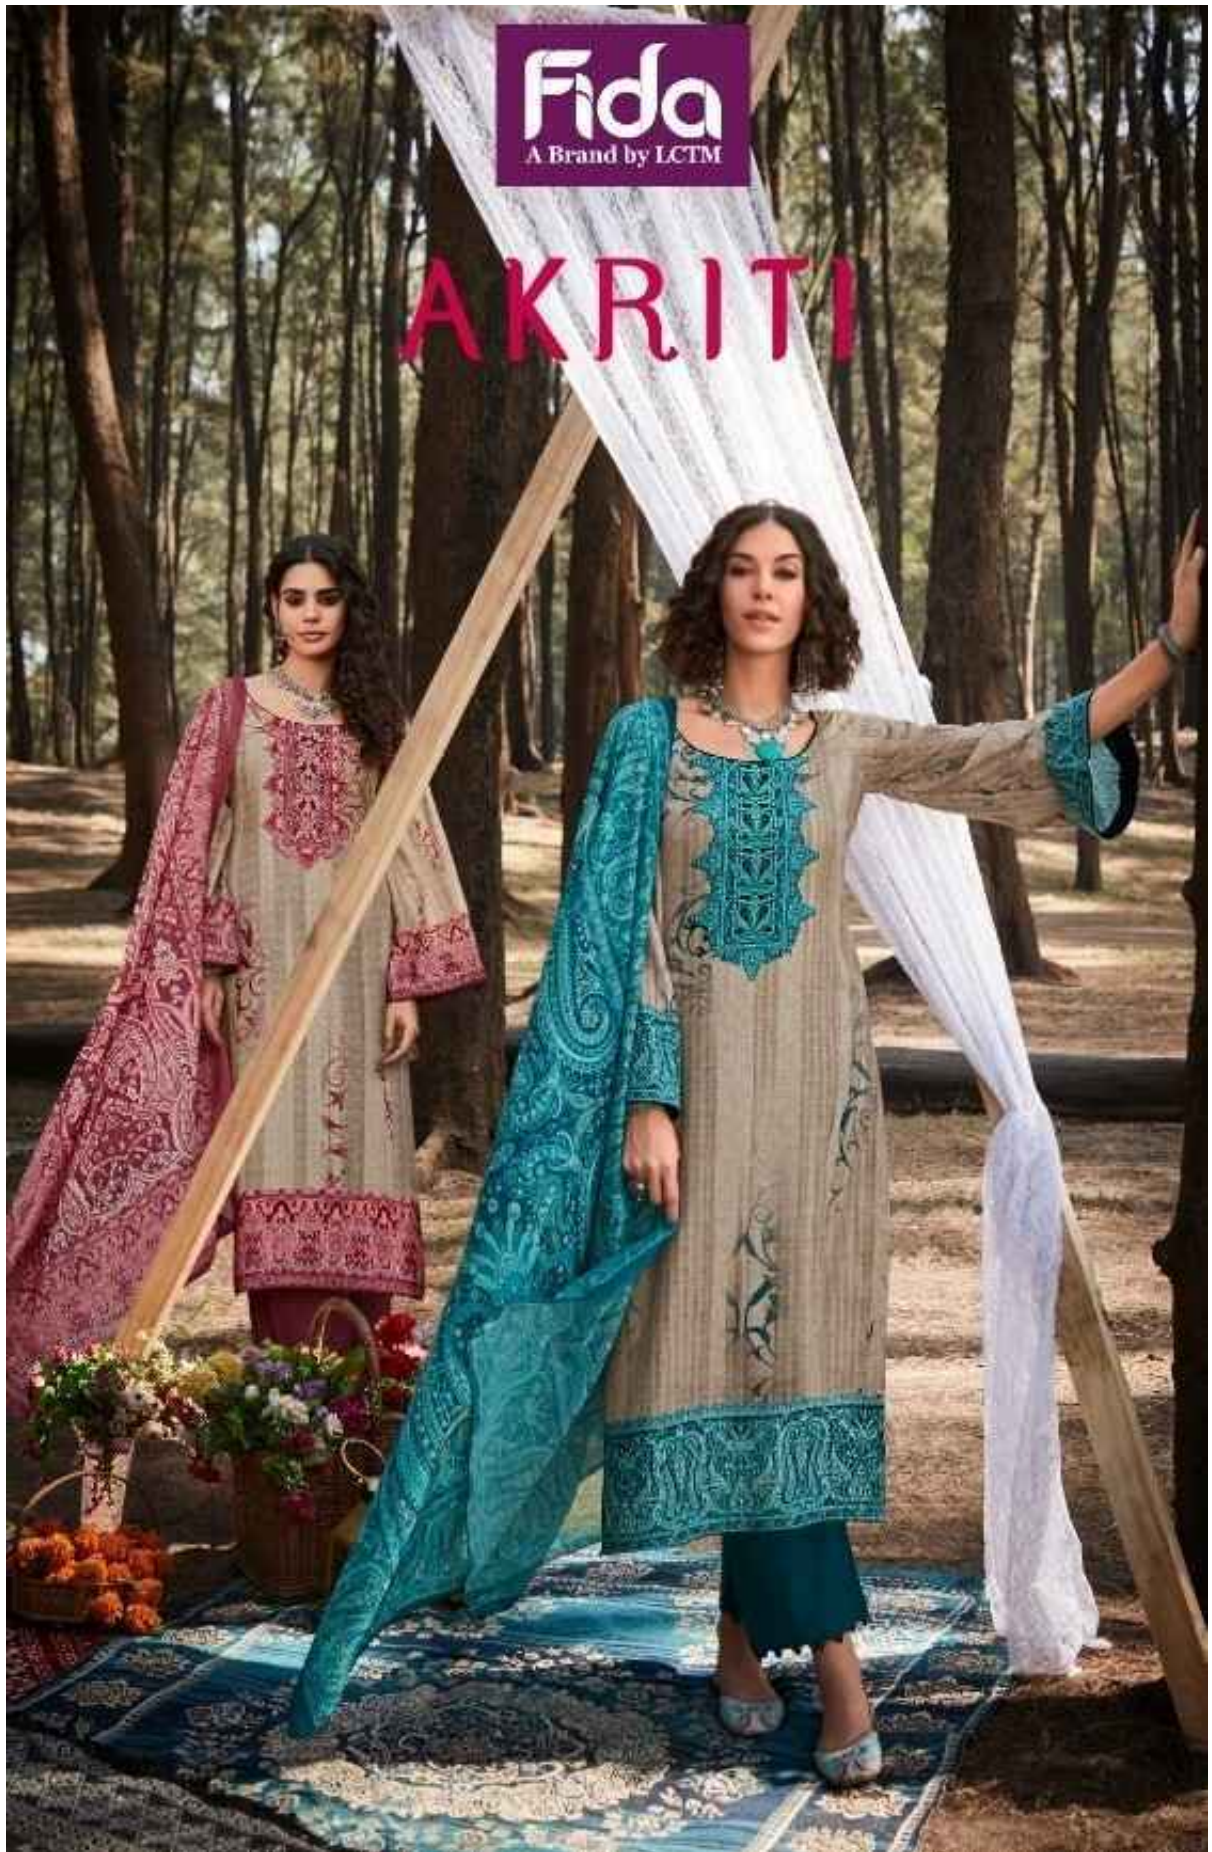

Fida
A Brand by LCTM

AKRITI