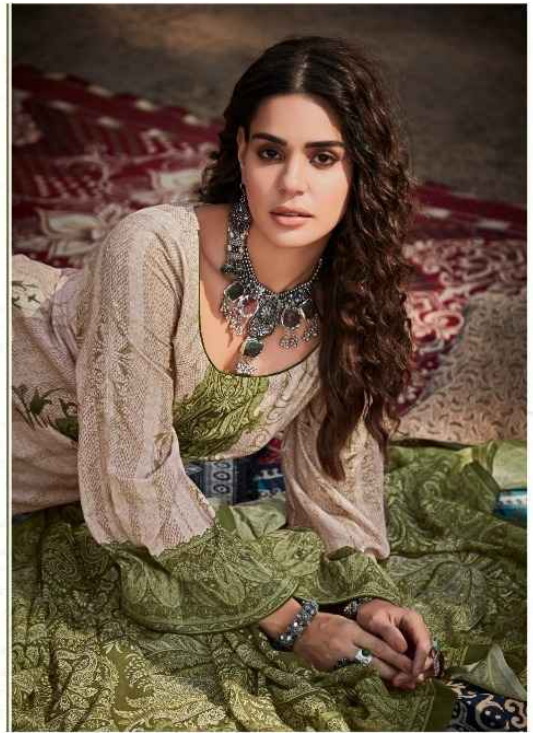

1006

Faded, illegible text, likely bleed-through from the reverse side of the page.