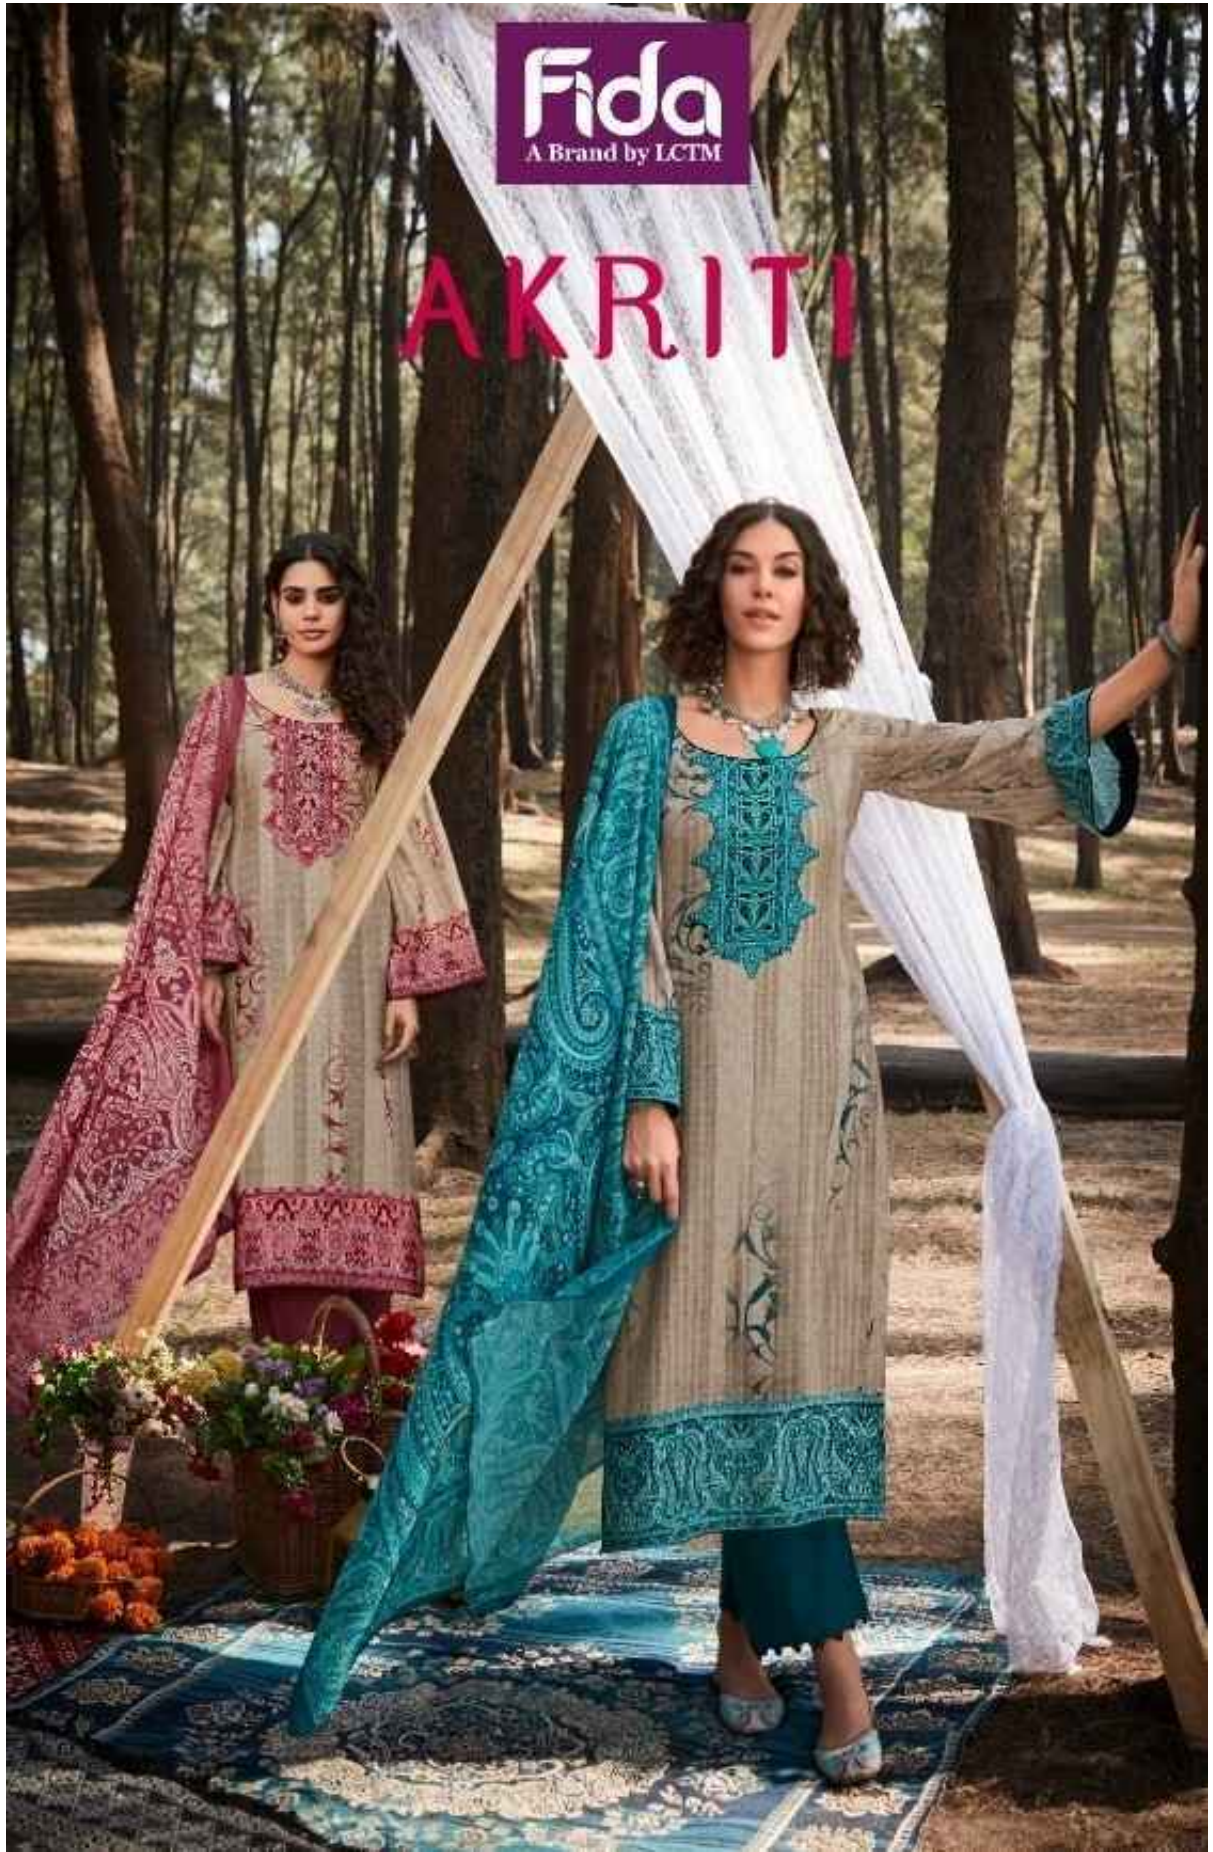

Fida
A Brand by LCTM

AKRITI