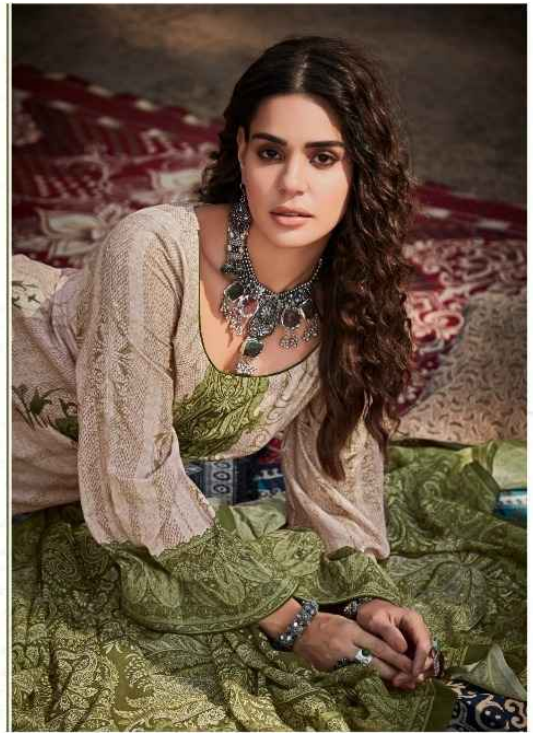

1006

Faint, illegible text, possibly bleed-through from the reverse side of the page.