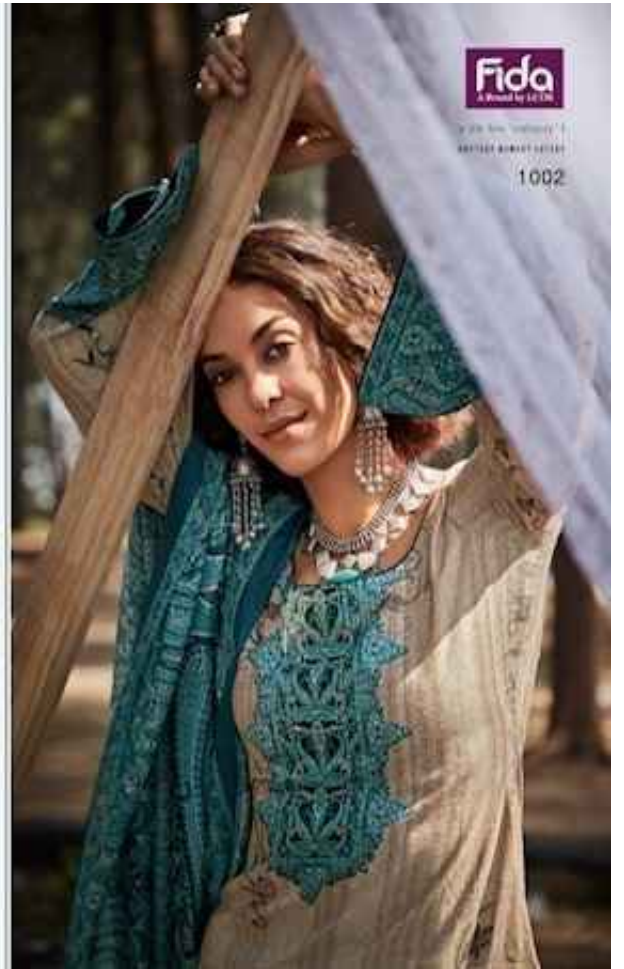

Faded, illegible text, likely bleed-through from the reverse side of the page.

1004 | *a life less ordinary design*  
THE UNLIMITED TEMPTATION

**Fida**  
A Brand by LCTM

Faint, illegible text in the top left corner, possibly bleed-through from the reverse side of the page.