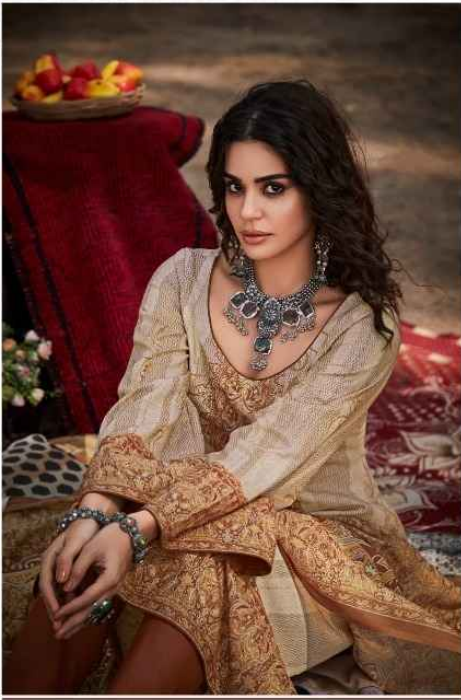

Fida
A Brand by I.C.T.H

rules we want to play
THE FACE OF TOMORROW

1001