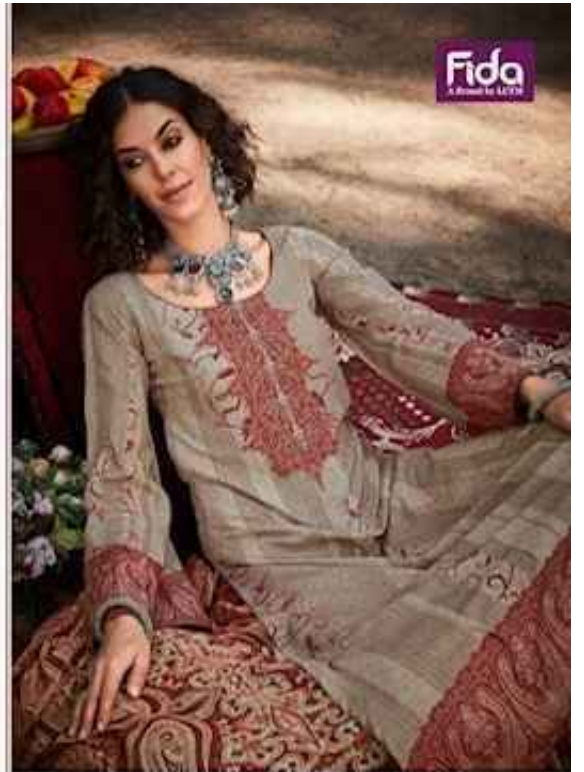

# AKRITI

**Fida**  
A Brand by I.C.T.H

rules we want to play  
THE FACE OF TOMORROW

1001

Fida  
A Beauty Co. Ltd.

1005

WASH WITH LIKE COLORS  
IRON MEDIUM TO HIGH

1006