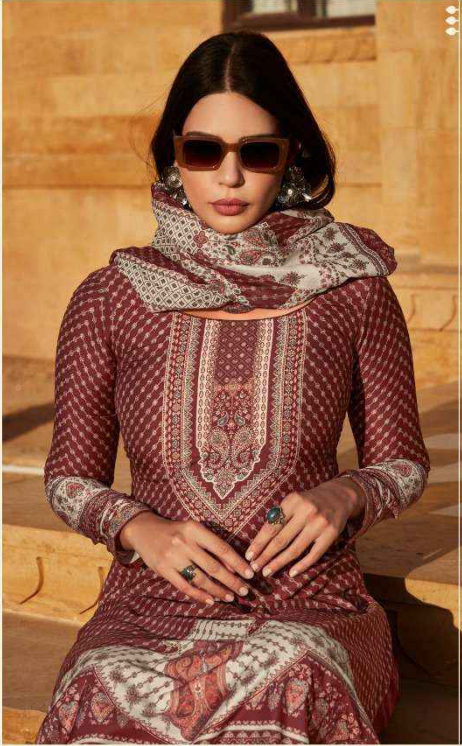

// all things bright & beautiful

❖ 1004

/// Runway-inspired dresses push boundaries, showcasing avant-garde creativity.

◆ 1006

The right side of the image is a promotional graphic for the brand 'Fida'. It features the brand name 'Fida' in a white serif font on a purple rectangular background, with the tagline 'A Brand by LCTM' underneath. Below the logo is a photograph of the same woman in the same patterned dress, shown from a different angle. The background of the graphic is a light beige color with a faint, stylized illustration of a domed building. At the bottom, there is a short paragraph of text and a small diamond-shaped icon followed by the number '1006'.