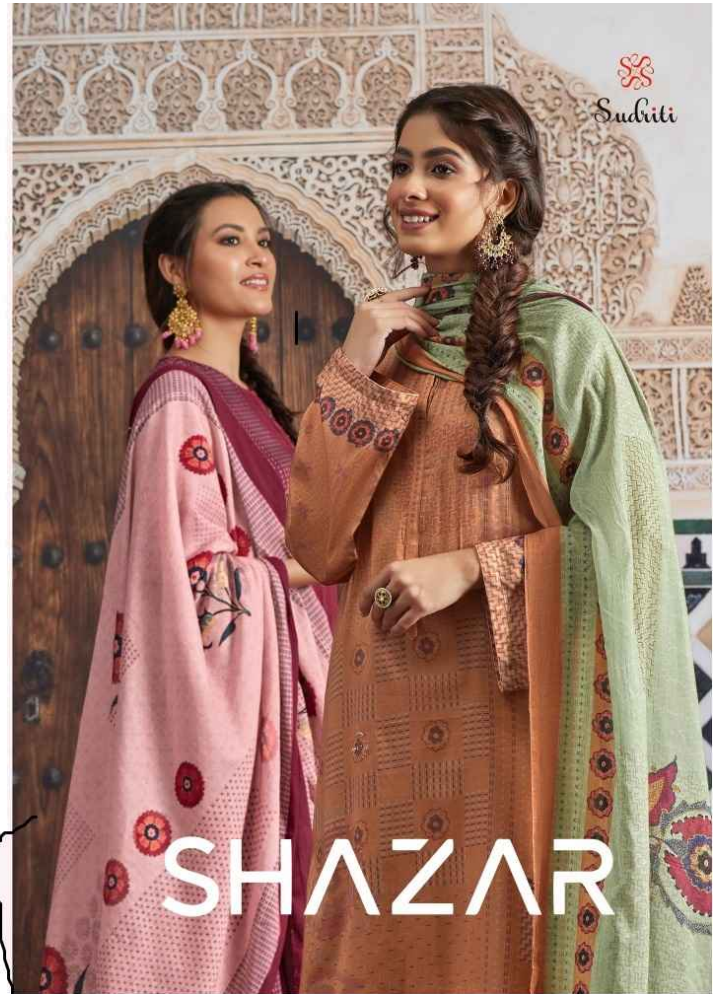

RATE LIST

H S N CODE - 520851

DESIGN NO

955 - 925

975 - 915

970 - 965

945 - 935

DESCRIPTION

TOP - COTTON SATIN DIGITAL PRINT WITH HAND WORK
AND TREADLE WORK AND DIGITAL PRINTED DAMAN PATTI

BOTTOM - COMB SATIN

DUPATTA - PURE COTTON DUPATTA PRINTED

RATE

{ RS, 1295/- }

TOTAL SUITS = 08 TOTAL AMOUNT - 10360/- AVG. RATE - 1295/-