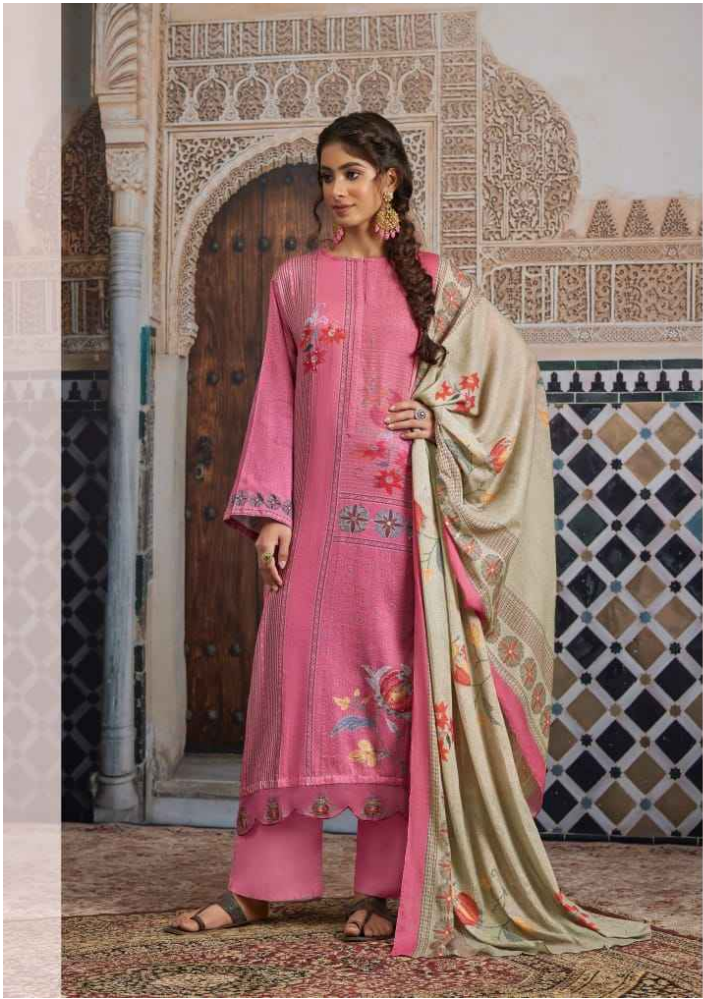

Suditi

SHAZAR

925