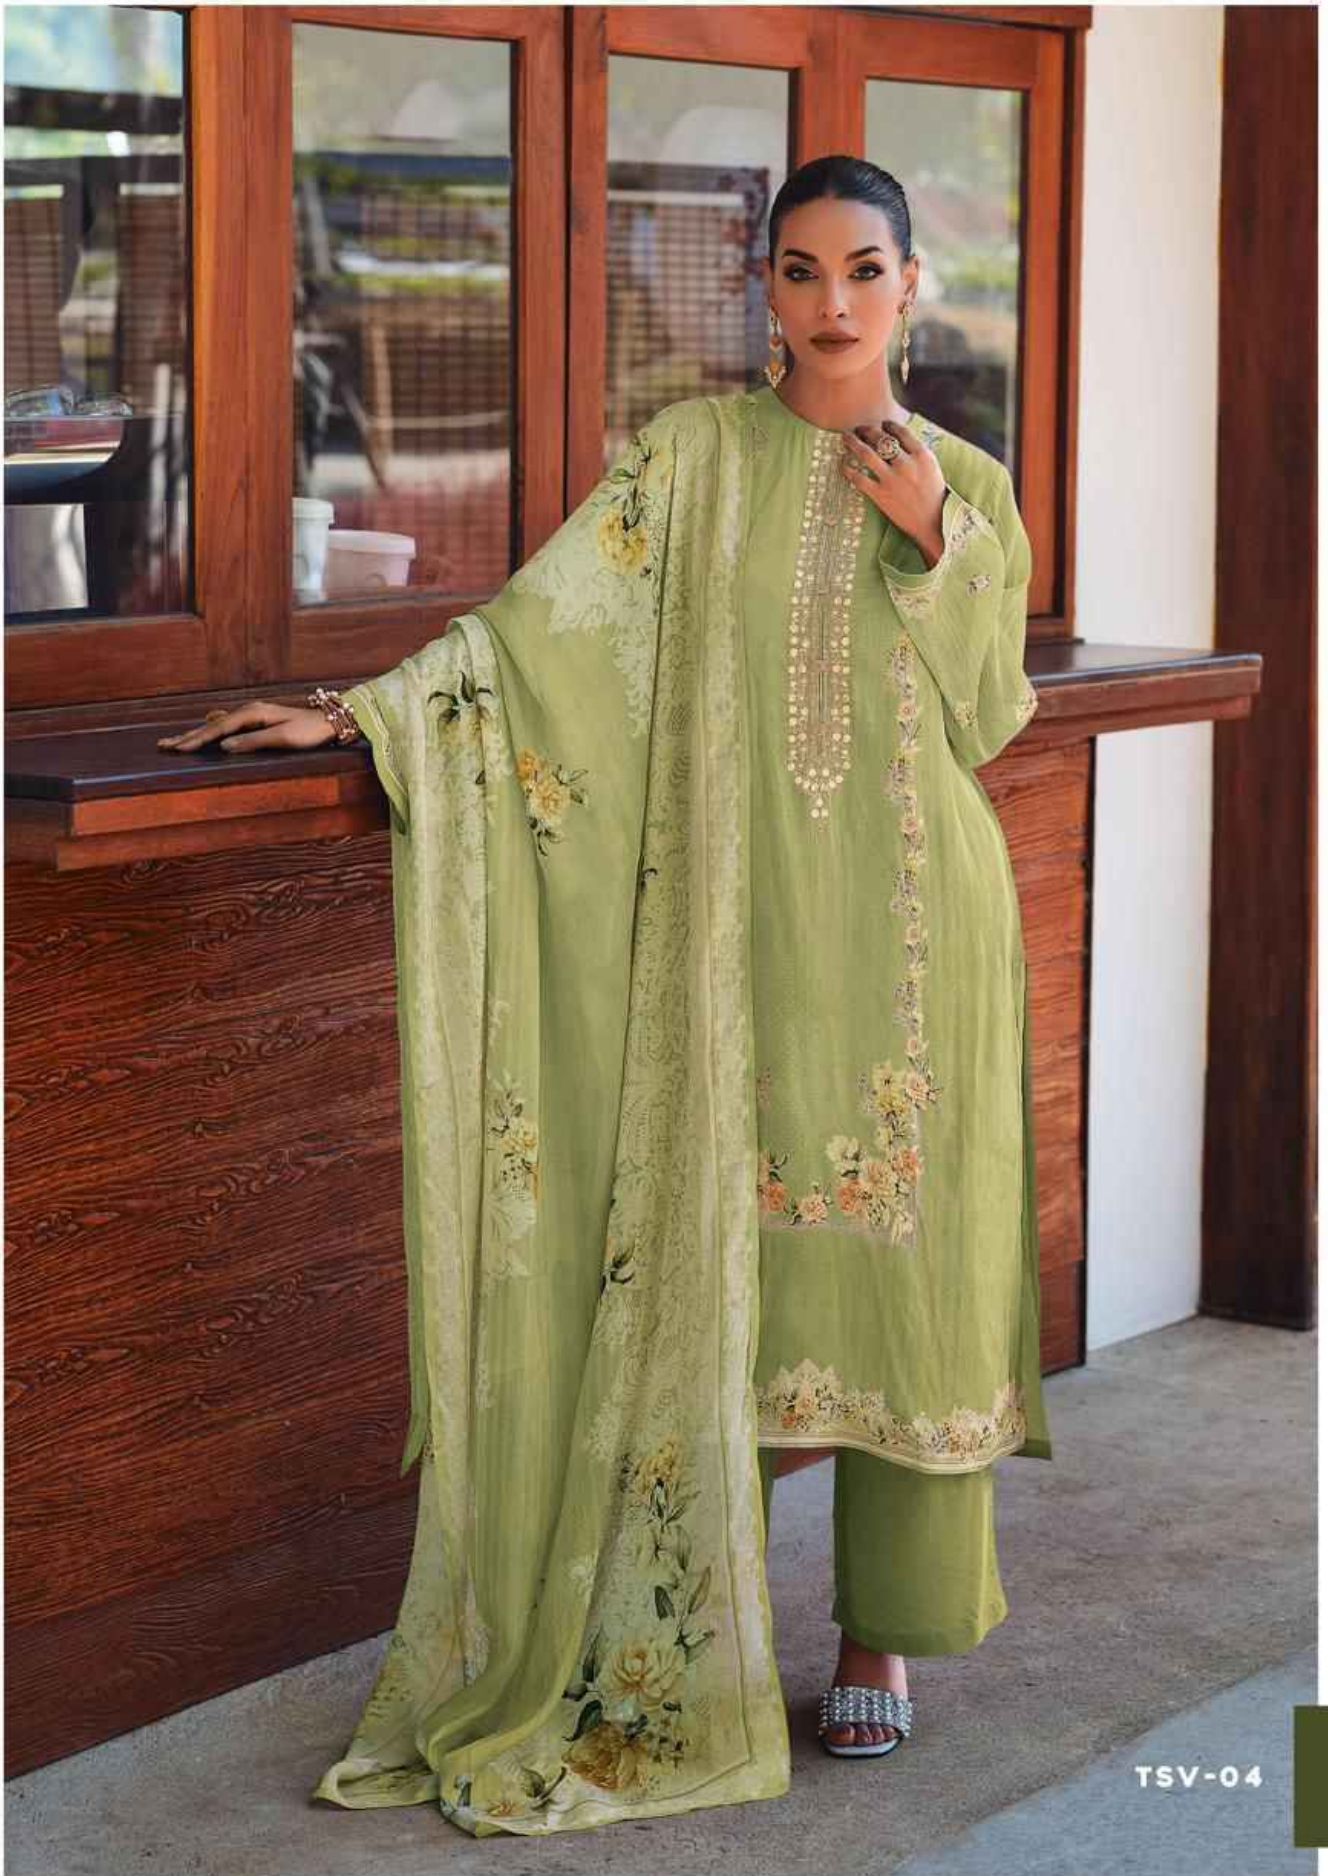

VARSHA

the
Spring
Villa

VARSHA

the
Spring
Villa

TSV-05

TSV-04

VARSHA

the **Spring Villa**

the Spring Villa

DESIGN	PRICE	DESCRIPTION
TSV - 01	1980/-	TOP
TSV - 02	1980/-	VISCOSE MUSLIN DIGITALLY PRINTED WITH EMBROIDERY AND LACES.
TSV- 03	1980/-	DUPATTA
TSV- 04	1980/-	VISCOSE MUSLIN DIGITALLY PRINTED WITH LACES.
TSV- 05	1980/-	BOTTOM
		MATTE SATIN SOLID.