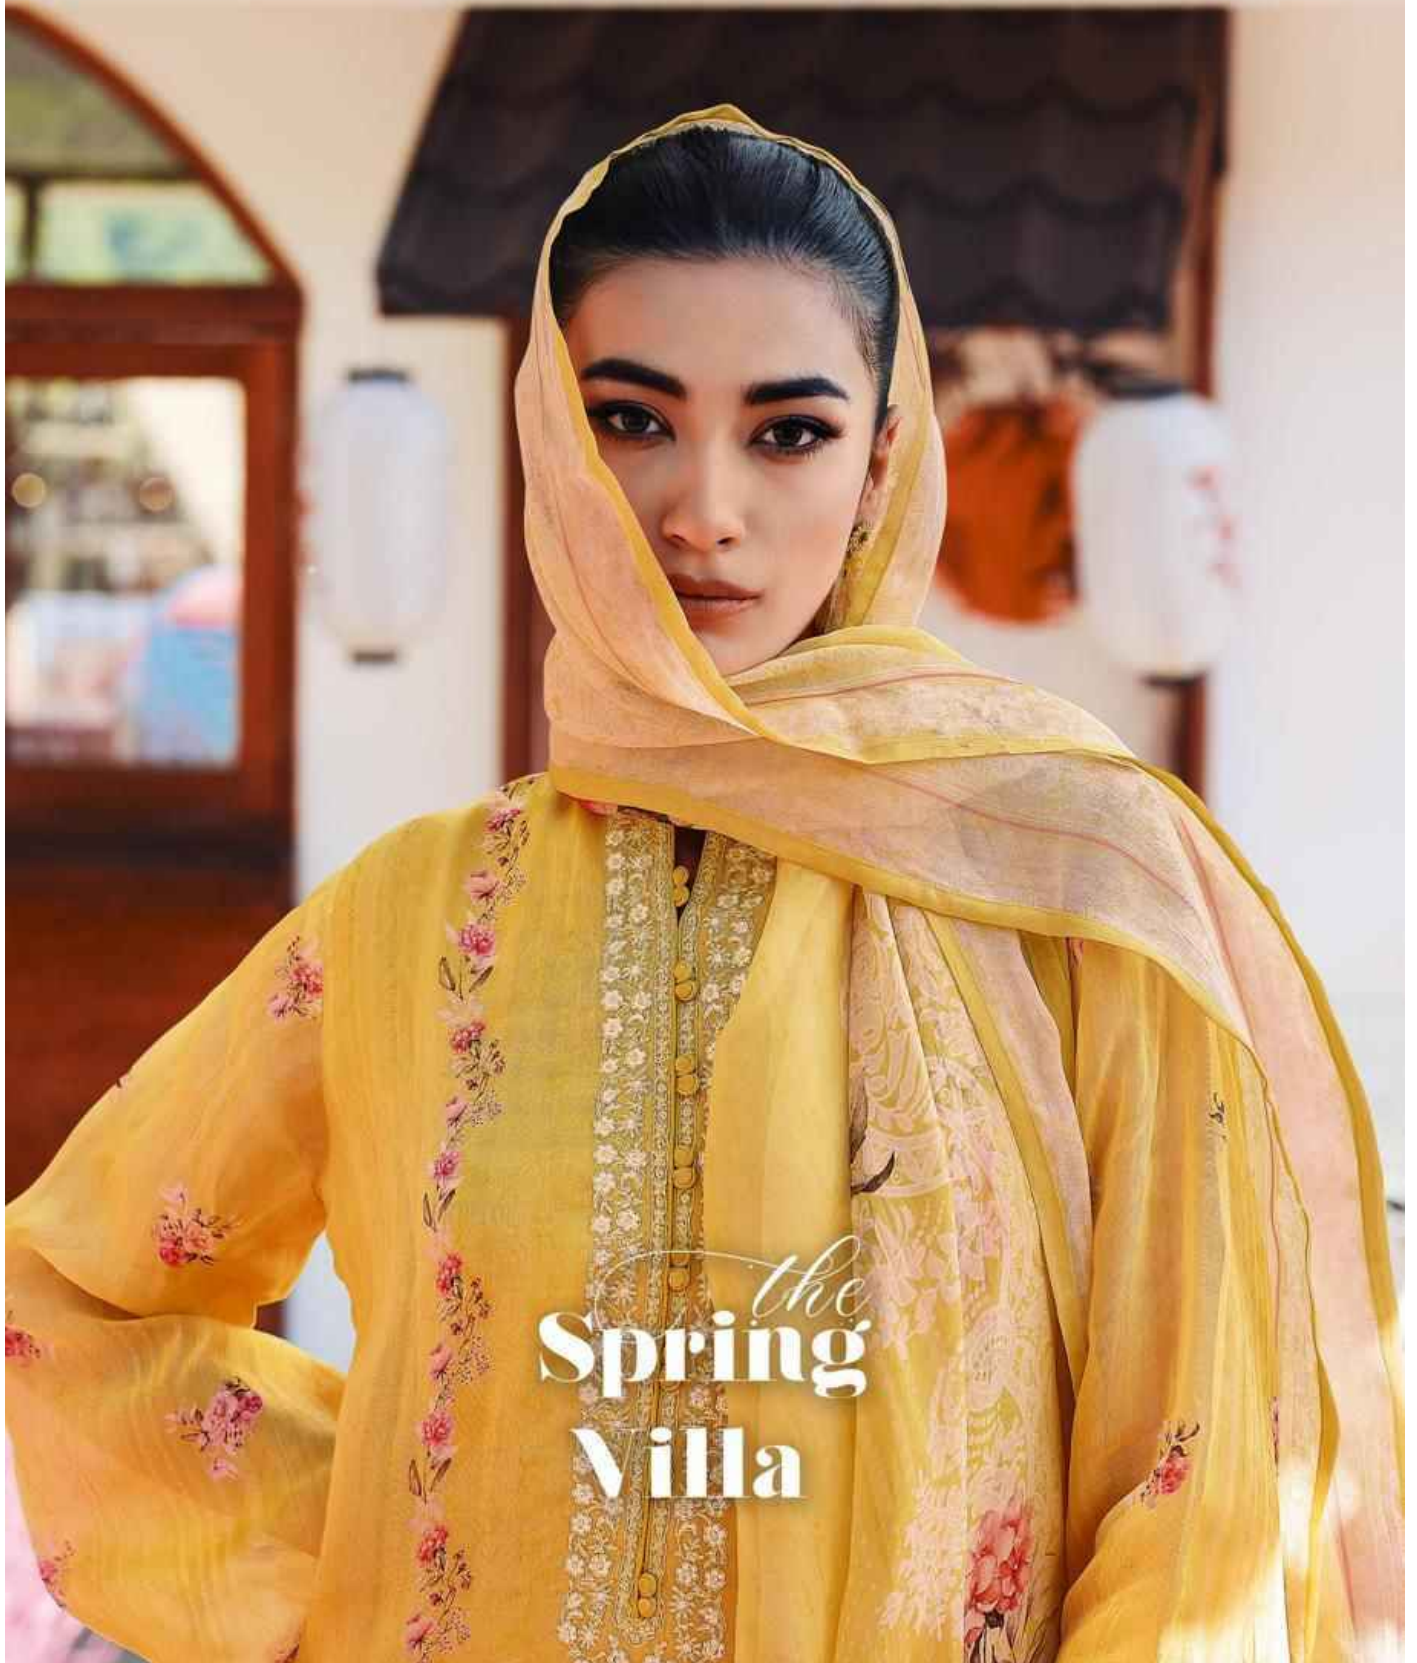

VARSHA

the
Spring
Villa