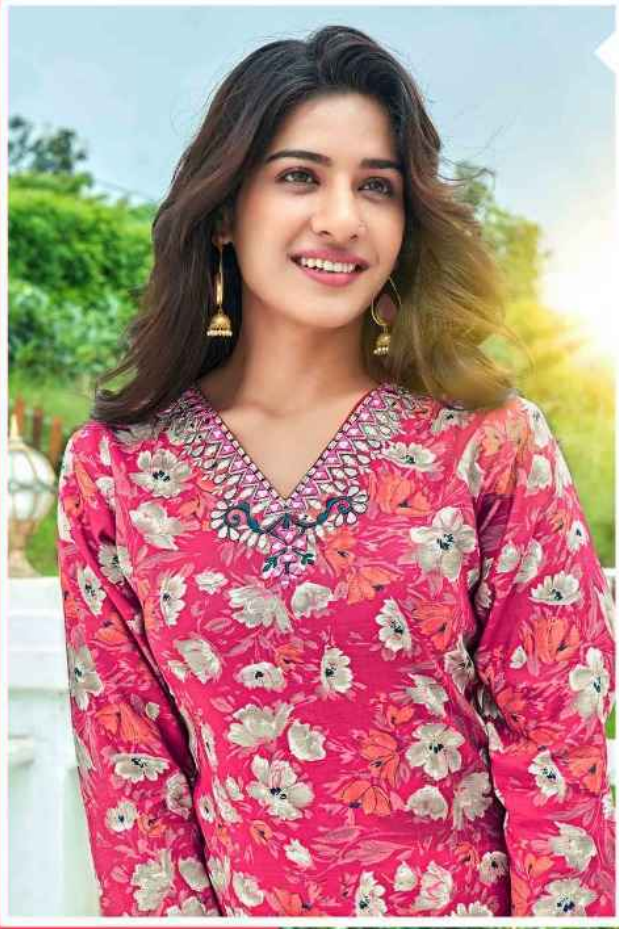

# MAHIEK VOL-1

◆ A BORN CLASSIC BEAUTY ◆

# MAHIEK VOL-1

◆ A BORN CLASSIC BEAUTY ◆

PIROHI

PIROHI

◆ DN:20001 ◆

*Moments* ◆  
STYLE IS PRIMARILY A MATTER OF INSTINCT

*Beautiful* STAY CURIOUS STAY INSPIRED ◆

*Traditional* STYLE IS VERY PERSONAL