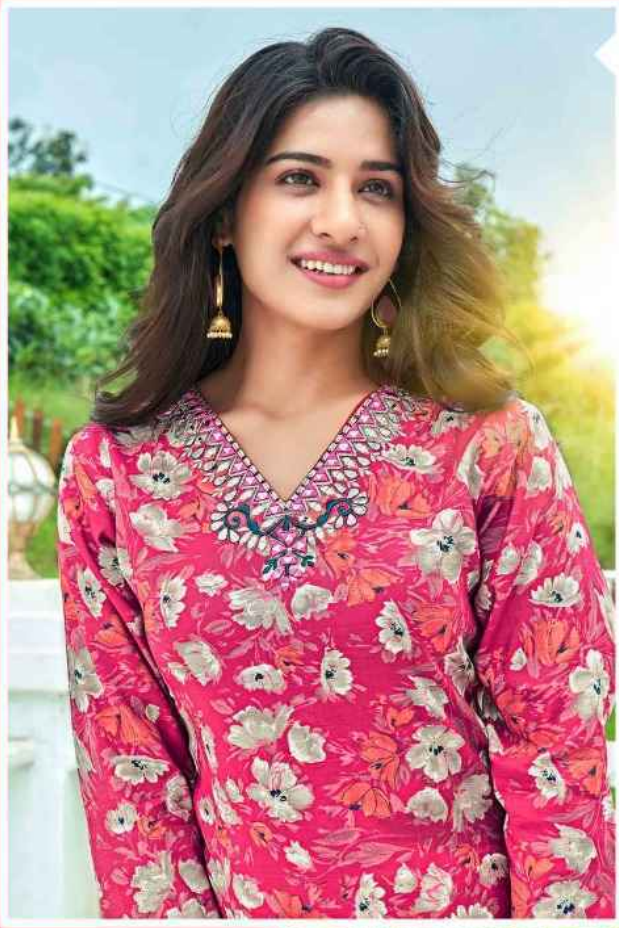

# MAHIEK VOL-1

◆ A BORN CLASSIC BEAUTY ◆

# MAHIEK VOL-1

◆ A BORN CLASSIC BEAUTY ◆

PIROHI

PIROHI

◆ DN:20001 ◆

*Moments* ◆  
STYLE IS PRIMARILY A MATTER OF INSTINCT

*Beautiful* STAY CURIOUS STAY INSPIRED ◆

*Traditional* STYLE IS VERY PERSONAL