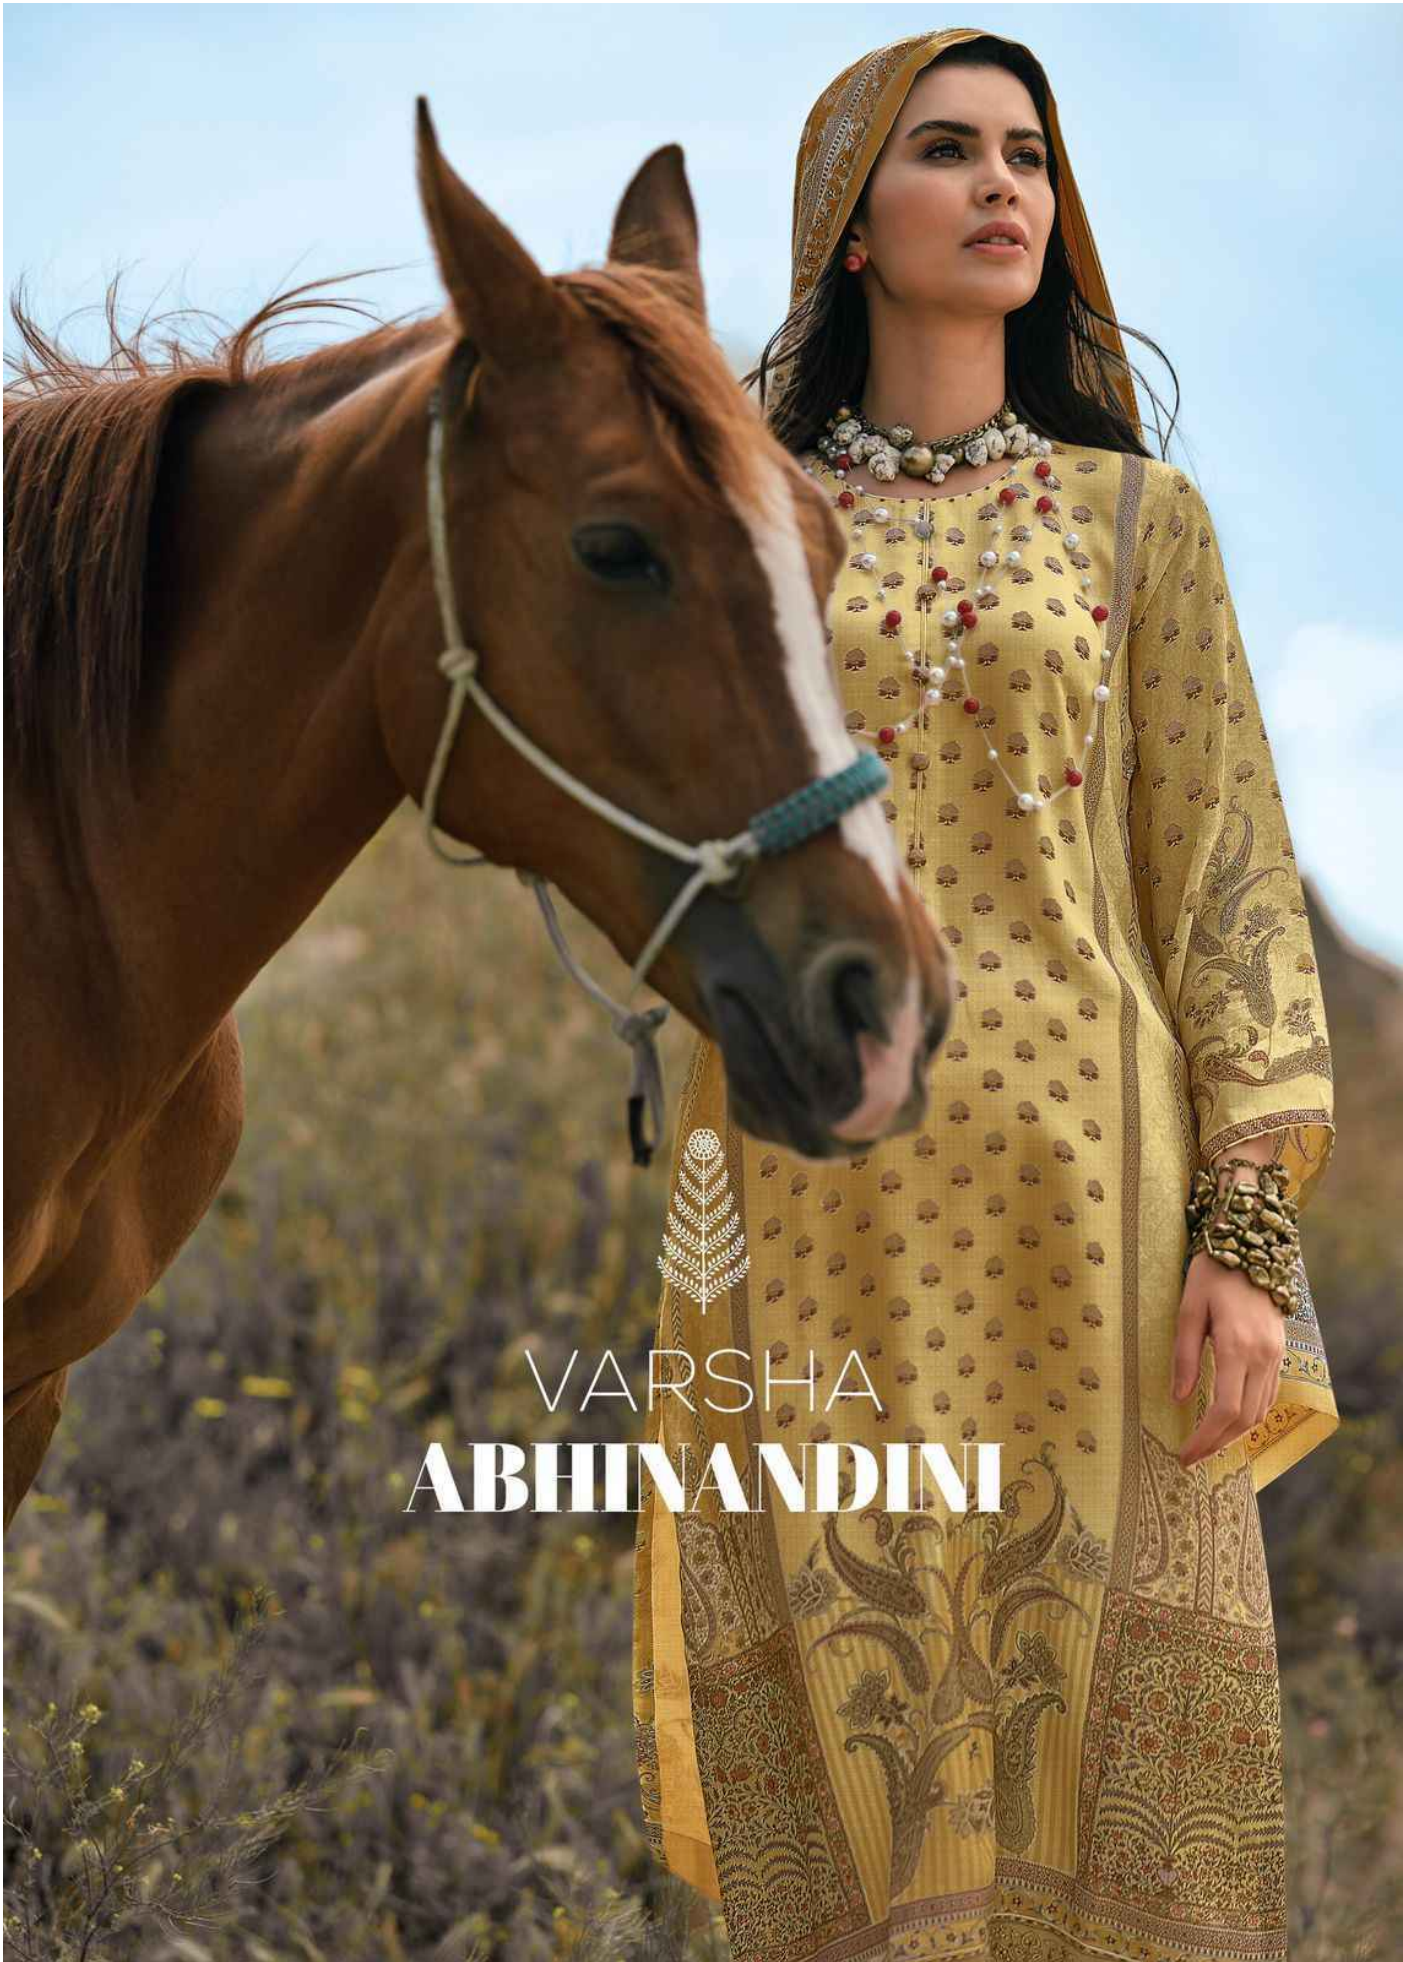

VARSHA
ABHINANDINI