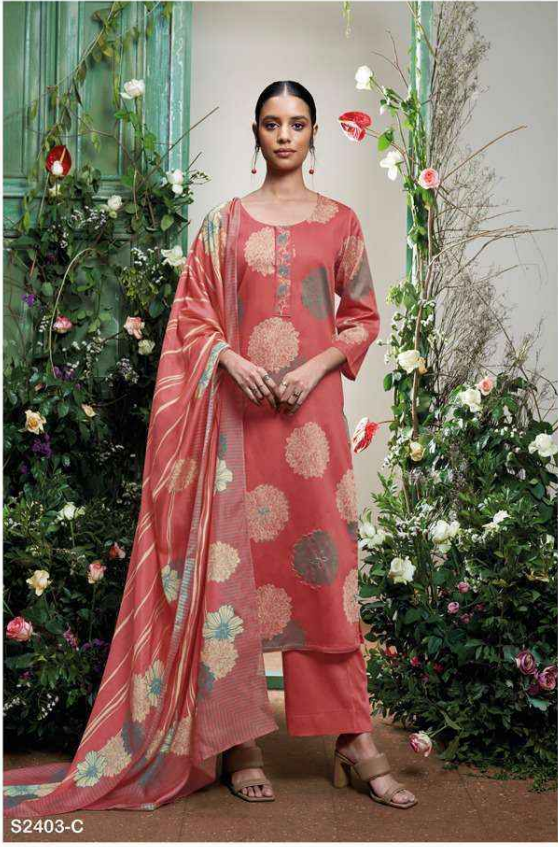

Ganga®

Ganga®

PRODUCT NAME	<i>TAHLEA</i>
D.NO.	S2403
DESCRIPTION	<p>TOP PREMIUM COTTON SILK PRINTED AARI WORK & HANDWORK AND EMBROIDERY LACE, BLACKET DAMAN PIPING</p> <p>BOTTOM PREMIUM COTTON SILK SOLID COLOUR</p> <p>DUPATTA FINEST BEMBERG LAWN PRINTED</p>
HSN CODE	520851
WHOLESALE PRICE	1695/- EACH+GST(EXTRA)