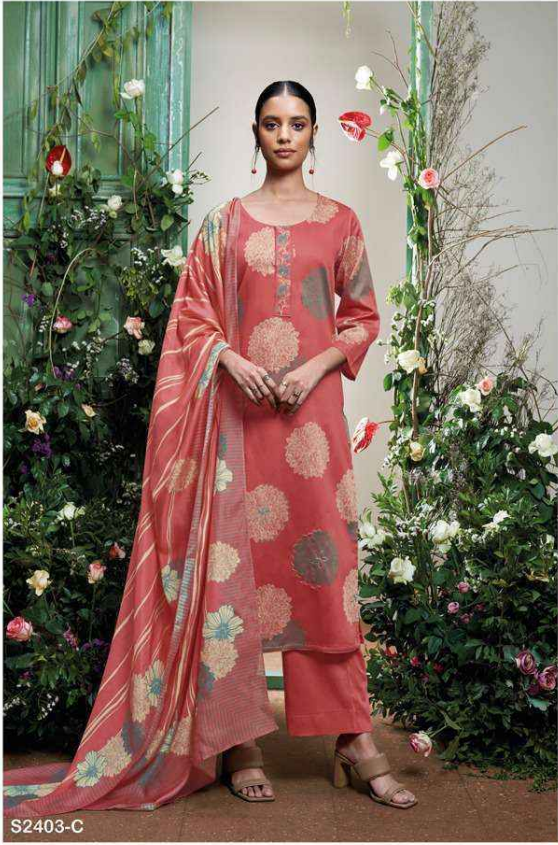

Ganga®

Ganga®

PRODUCT NAME	<i>TAHLEA</i>
D.NO.	S2403
DESCRIPTION	<p>TOP PREMIUM COTTON SILK PRINTED AARI WORK & HANDWORK AND EMBROIDERY LACE, BLACKET DAMAN PIPING</p> <p>BOTTOM PREMIUM COTTON SILK SOLID COLOUR</p> <p>DUPATTA FINEST BEMBERG LAWN PRINTED</p>
HSN CODE	520851
WHOLESALE PRICE	1695/- EACH+GST(EXTRA)