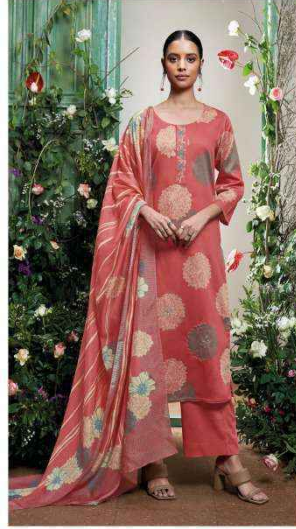

Ganga®

Ganga®

PRODUCT NAME	<i>TAHLEA</i>
D.NO.	S2403
DESCRIPTION	<p>TOP PREMIUM COTTON SILK PRINTED AARI WORK & HANDWORK AND EMBROIDERY LACE, BLACKET DAMAN PIPING</p> <p>BOTTOM PREMIUM COTTON SILK SOLID COLOUR</p> <p>DUPATTA FINEST BEMBERG LAWN PRINTED</p>
HSN CODE	520851
WHOLESALE PRICE	1695/- EACH+GST(EXTRA)

Ganga®

S2403-B

S2403-A

S2403-C

Ganga®

S2403-D

S2403-A

S2403-B