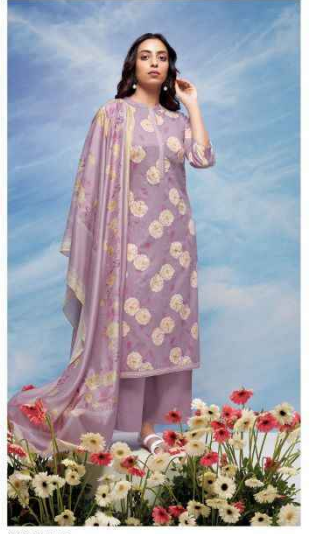

S2255-A

S2255-A

S2255-A

S2255-B

S2255-C

S2255-D

Ganga®
Tira
S2255- A/B/C/D

S2255-C

S2255-B

S2255-D

PRODUCT NAME	TIRA
D.NO.	S2255
DESCRIPTION	<p>TOP PREMIUM COTTON PRINTED WITH HAND EMBROIDERY ON FRONT FLOWER WITH PRINT NECK & DAMAN BORDER</p> <p>BOTTOM PREMIUM COTTONSOLID COLOUR</p> <p>DUPATTA PREMIUM BREMBERG LAWN PRINTED</p>
HSN CODE	520851
WHOLESALE PRICE	1760/- EACH+GST(EXTRA)