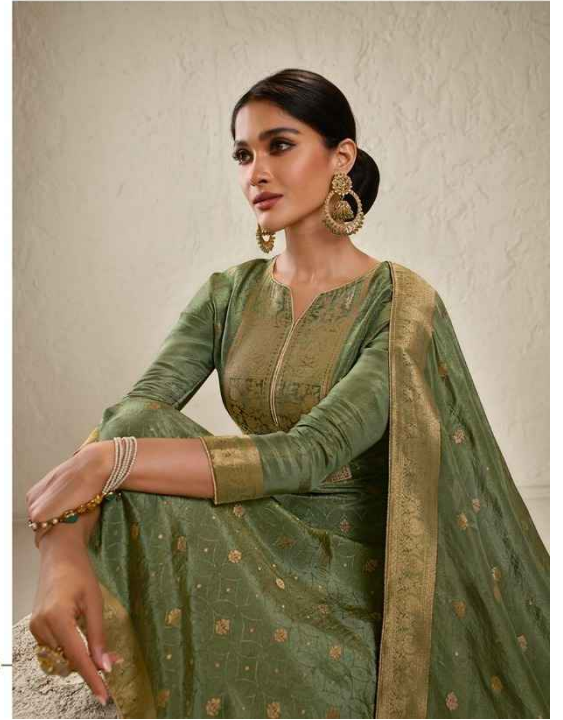

STAND OUT GRACE

YOUR GRACE IS YOUR X FACTOR WHICH MAKES YOU STAND OUT FROM THE REST!