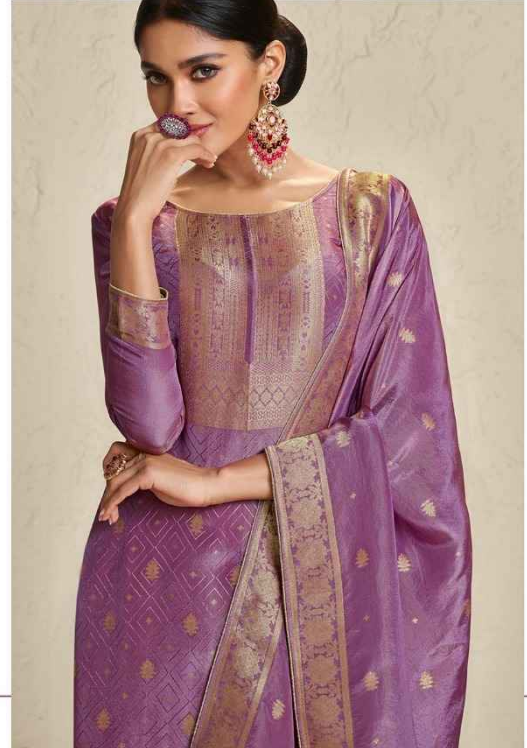

STYLE STATEMENT

MAKE AN UNFORGETTABLE STATEMENT WITH YOUR INIMITABLE STYLE STATEMENT.