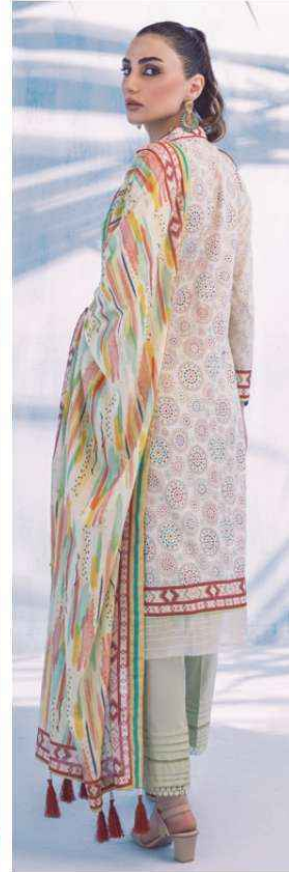

alzoHaibstore.com

ALZOHAIB
Colors
VOL-3

DIGITAL PRINTED LAWN
with
FANCY LAWN DUPATTA

SHIRT: DIGITAL PRINTED
DUPATTA: DIGITAL PRINTED FANCY LAWN
TROUSER: DYED CAMBRIC

Design No.

09

az
ALZOHAIB

alzoaibstore.com