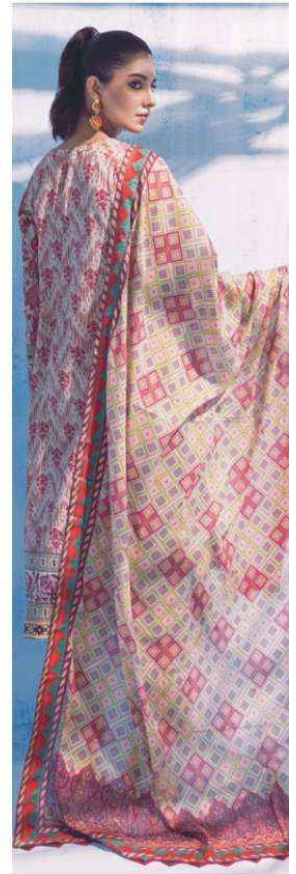

ALZOHAI B
Colors
VOL-3

DIGITAL PRINTED LAWN
with
FANCY LAWN DUPATTA

SHIRT: DIGITAL PRINTED
DUPATTA: DIGITAL PRINTED FANCY LAWN
TROUSER: DYED CAMBRIC

Design No.
02

CARE INSTRUCTIONS

- Colors may vary in actual
- Extra Fabric has been used for styling purpose only.
- Final Product will be in standard measurement.
- Do not use any type of bleach or stain removing chemicals.