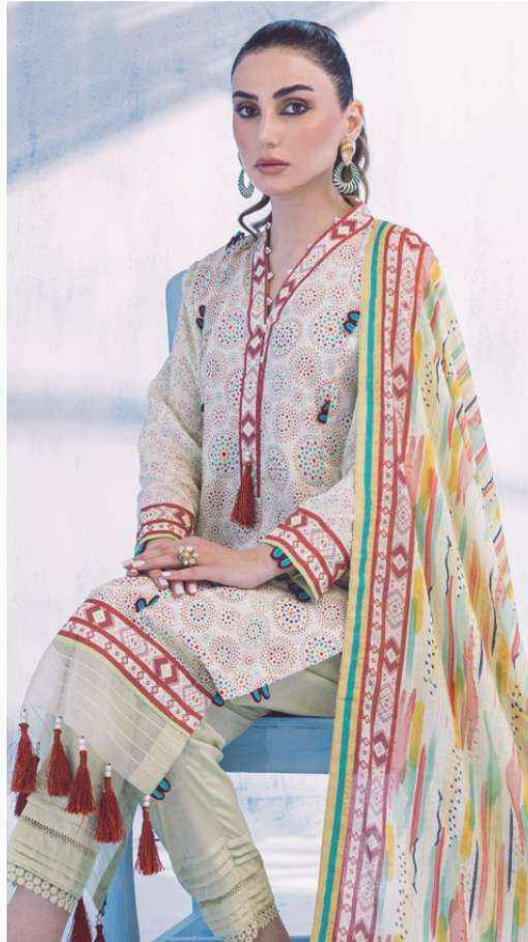

alzoHaibstore.com

ALZOHAIB
Colors
VOL-3

DIGITAL PRINTED LAWN
with
FANCY LAWN DUPATTA

SHIRT: DIGITAL PRINTED
DUPATTA: DIGITAL PRINTED FANCY LAWN
TROUSER: DYED CAMBRIC

Design No.

09

az
ALZOHAIB

alzoaibstore.com