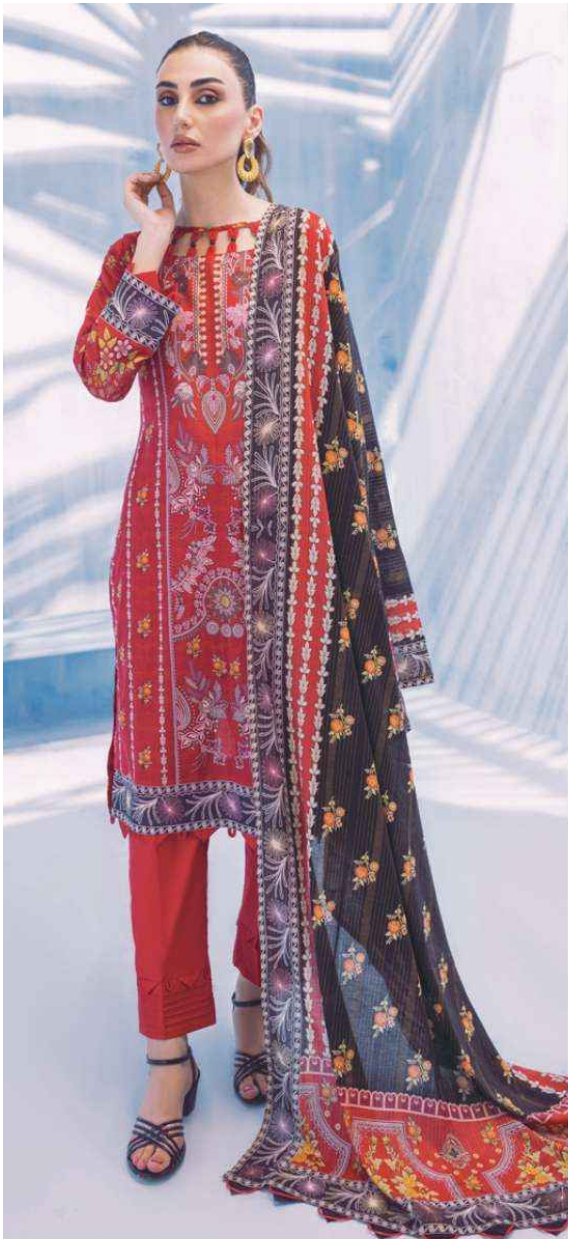

ALZOHAI B Colors

VOL-3

DIGITAL PRINTED LAWN
with
FANCY LAWN DUPATTA

SHIRT: DIGITAL PRINTED
DUPATTA: DIGITAL PRINTED FANCY LAWN
TROUSER: DYED CAMBRIC

Design No.

15