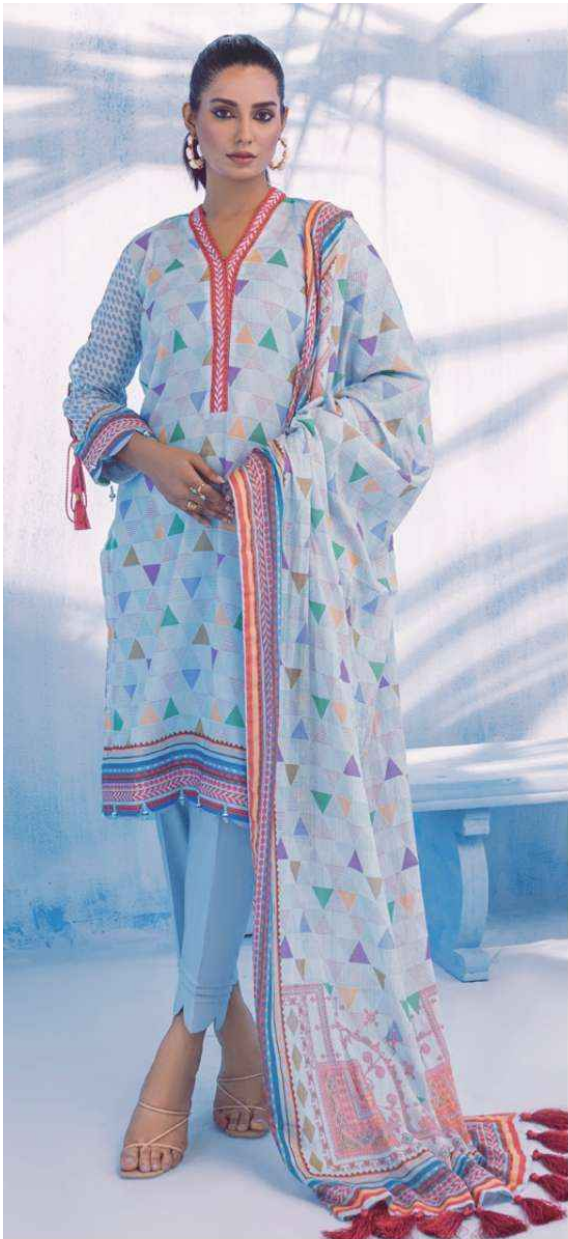

ALZOHAI B
Colors
VOL-3

DIGITAL PRINTED LAWN
with
FANCY LAWN DUPATTA

SHIRT: DIGITAL PRINTED
DUPATTA: DIGITAL PRINTED FANCY LAWN
TROUSER: DYED CAMBRIC