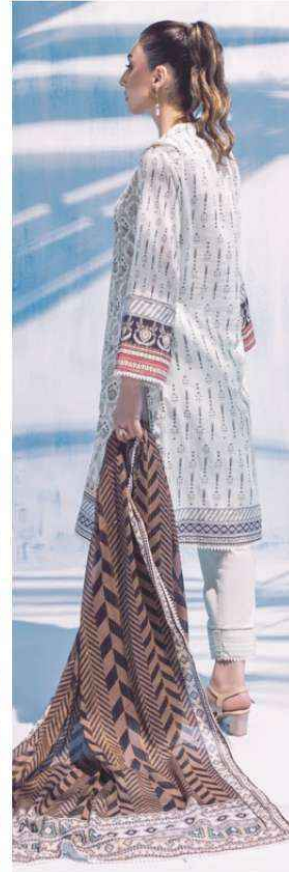

ALZOHAIB Colors

VOL-3

DIGITAL PRINTED LAWN
with
FANCY LAWN DUPATTA

SHIRT: DIGITAL PRINTED
DUPATTA: DIGITAL PRINTED FANCY LAWN
TROUSER: DYED CAMBRIC

Design No.

07

CARE INSTRUCTIONS

- Colors may vary in actual
- Extra Fabric has been used for styling purpose only.
- Final Product will be in standard measurement.
- Do not use any type of bleach or stain removing chemicals.