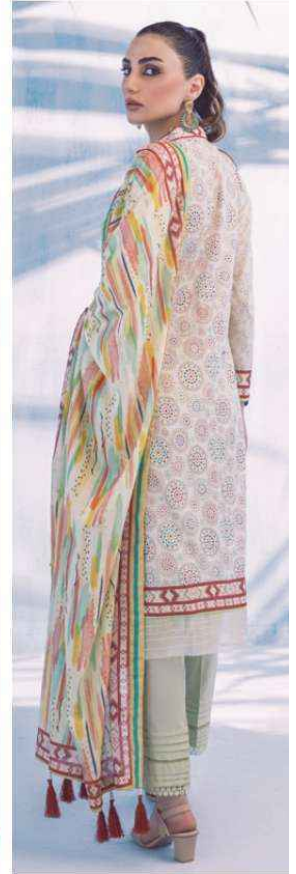

# ALZOHAIB Colors

VOL-3

DIGITAL PRINTED LAWN  
with  
FANCY LAWN DUPATTA

**SHIRT:** DIGITAL PRINTED  
**DUPATTA:** DIGITAL PRINTED FANCY LAWN  
**TROUSER:** DYED CAMBRIC

Design No.

09

**az**  
ALZOHAIB

alzoHaibstore.com