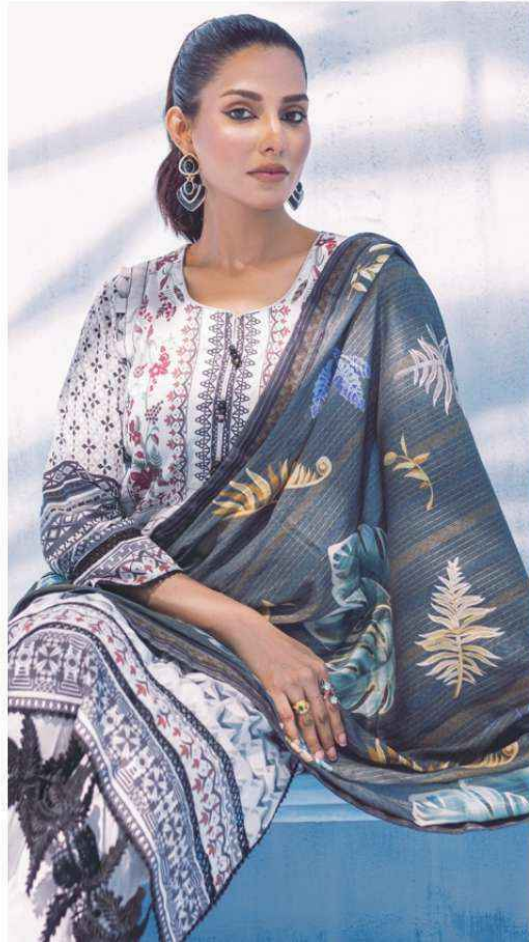

az
ALZOHAI B

alzoHaibstore.com

CARE INSTRUCTIONS

- Colors may vary in actual
- Extra Fabric has been used for styling purpose only.
- Final Product will be in standard measurement.
- Do not use any type of bleach or stain removing chemicals.