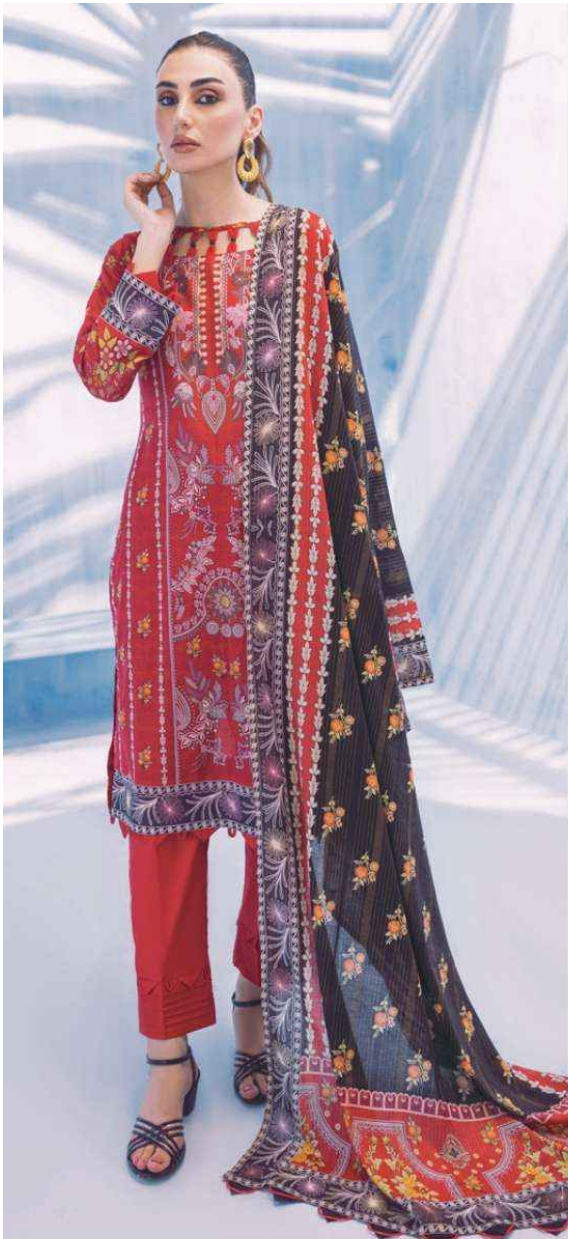

ALZOHAI B
Colors
VOL-3

DIGITAL PRINTED LAWN
with
FANCY LAWN DUPATTA

SHIRT: DIGITAL PRINTED
DUPATTA: DIGITAL PRINTED FANCY LAWN
TROUSER: DYED CAMBRIC

Design No.

15