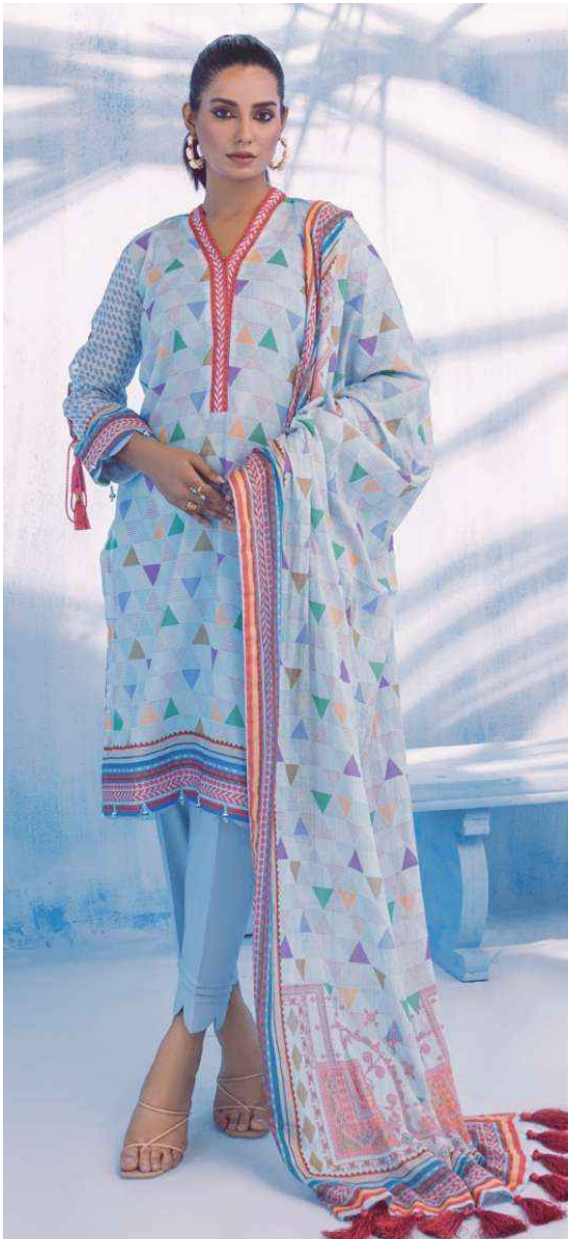

ALZOHAI B
Colors
VOL-3

DIGITAL PRINTED LAWN
with
FANCY LAWN DUPATTA

SHIRT: DIGITAL PRINTED
DUPATTA: DIGITAL PRINTED FANCY LAWN
TROUSER: DYED CAMBRIC

Design No.

13