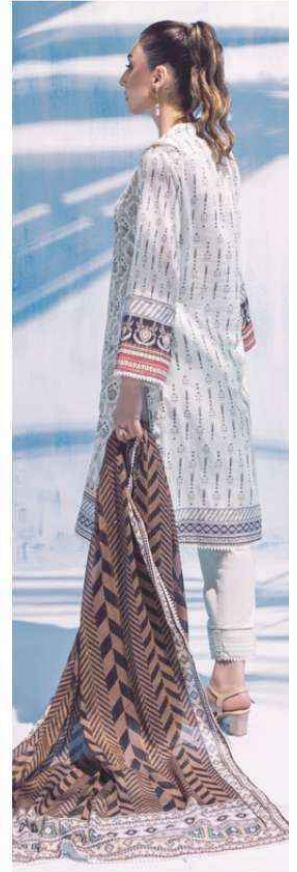

# ALZOHAIB Colors

VOL-3

DIGITAL PRINTED LAWN  
with  
FANCY LAWN DUPATTA

**SHIRT:** DIGITAL PRINTED  
**DUPATTA:** DIGITAL PRINTED FANCY LAWN  
**TROUSER:** DYED CAMBRIC

Design No.

07