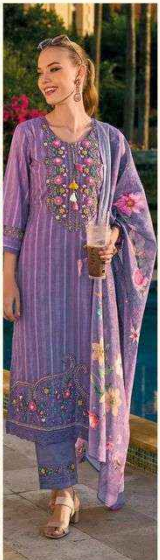

KAILEE

fashion

TRADITIONAL WEAR

begum

VOL-5

42508

42507

42502

KAILEE
fashion
INDIAN ETHNIC WEAR

42503

KAILEE

fashion

ESTD 1998

42504

KAILEE™

INDIAN FASHION

42505

42501

42502

42503

42504

42505

42506

42507

42508

KAILEE

fashion

TRADITIONAL WEAR

begum

VOL-5