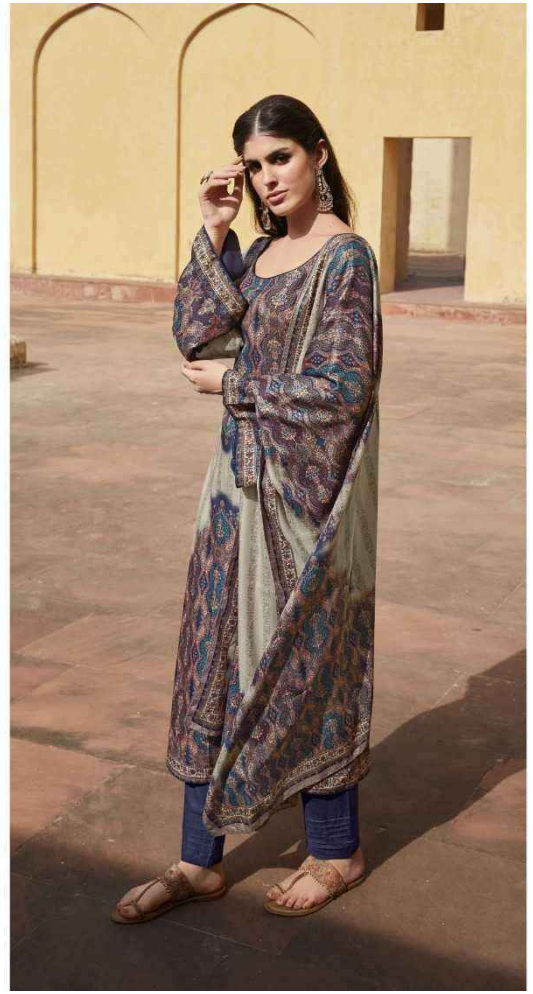

Fida
A Brand by LCTM

Samantha

Fida
A Brand by ICTM

FABULOUS

1004

Fida
A Brand by LCTM

Samantha

TOP : DIGITAL BLENDED VOILE COTTON

BOTTOM : 50S COTTON SOLID

DUPATTA : DIGITAL SOFT COTTON

Fida
A Brand by LCTM

1005

PRINCESS

Fida
A Brand by L.C.T.H

STYLISH

1006