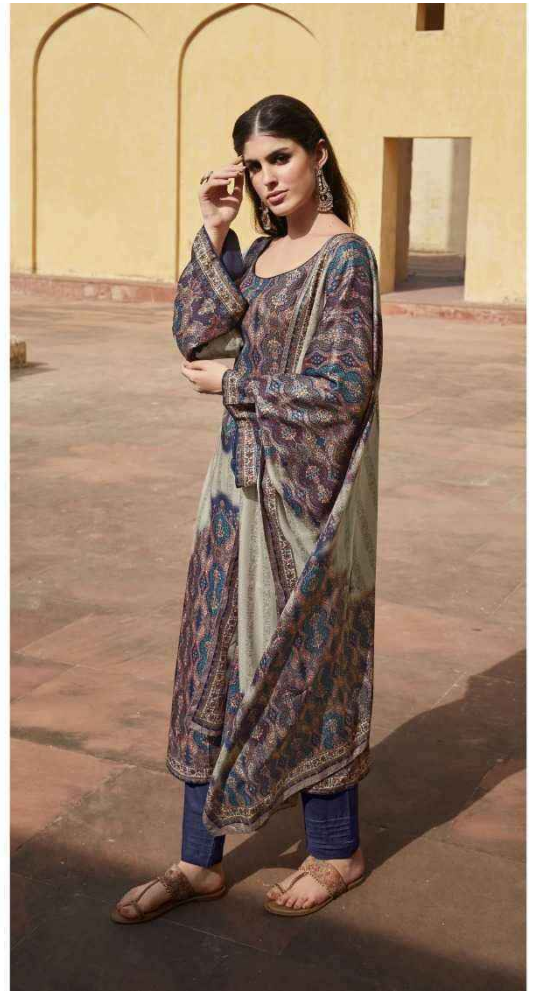

Fida
A Brand by L.C.T.H

STYLISH

1006