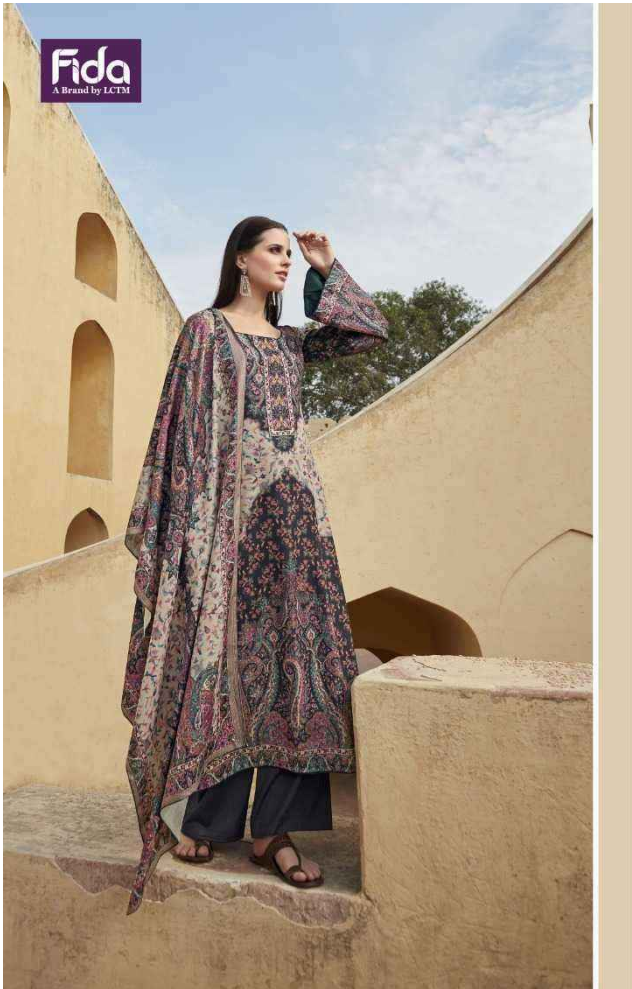

Fida
A Brand by LCTM

Samantha

Fida
A Brand by ICTM

FABULOUS

1004

Fida
A Brand by LCTM

Samantha

TOP : DIGITAL BLENDED VOILE COTTON

BOTTOM : 50S COTTON SOLID

DUPATTA : DIGITAL SOFT COTTON

Fida
A Brand by LCTM

1005

PRINCESS

Fida
A Brand by L.C.T.H

STYLISH

1006