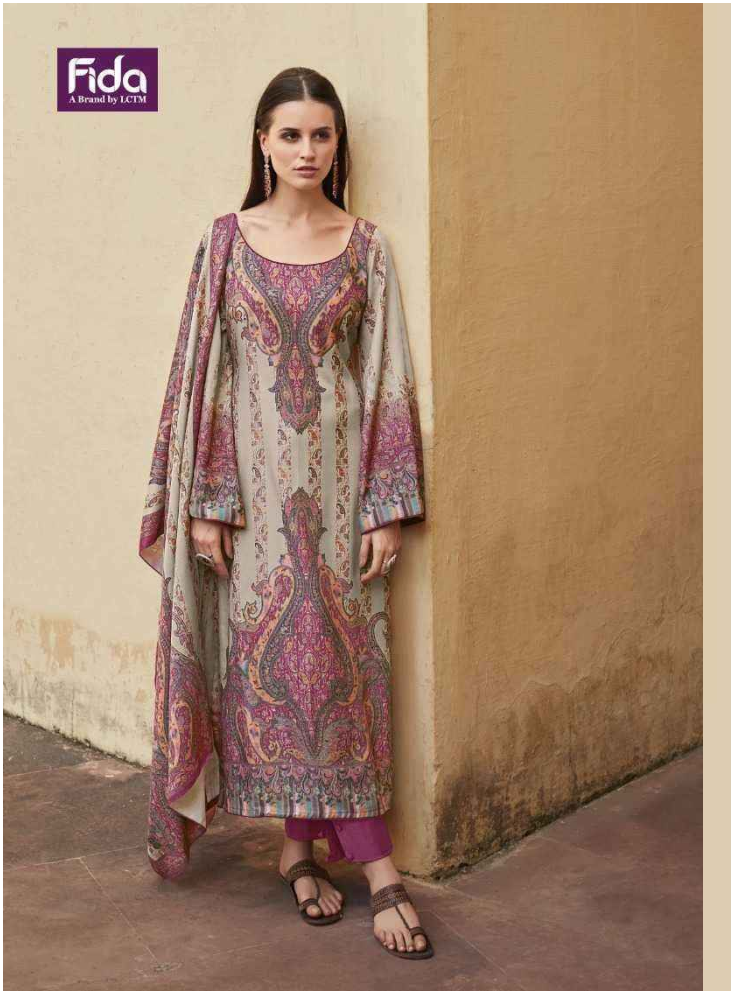

Fida
A Brand by LCTM