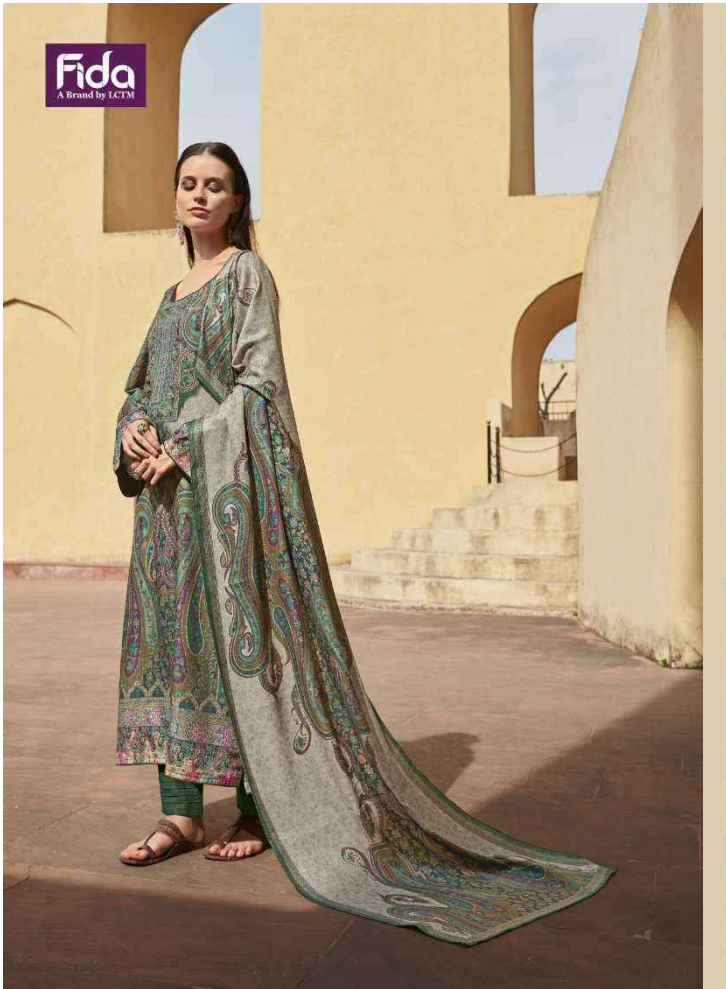

Fida
A Brand by ICTM