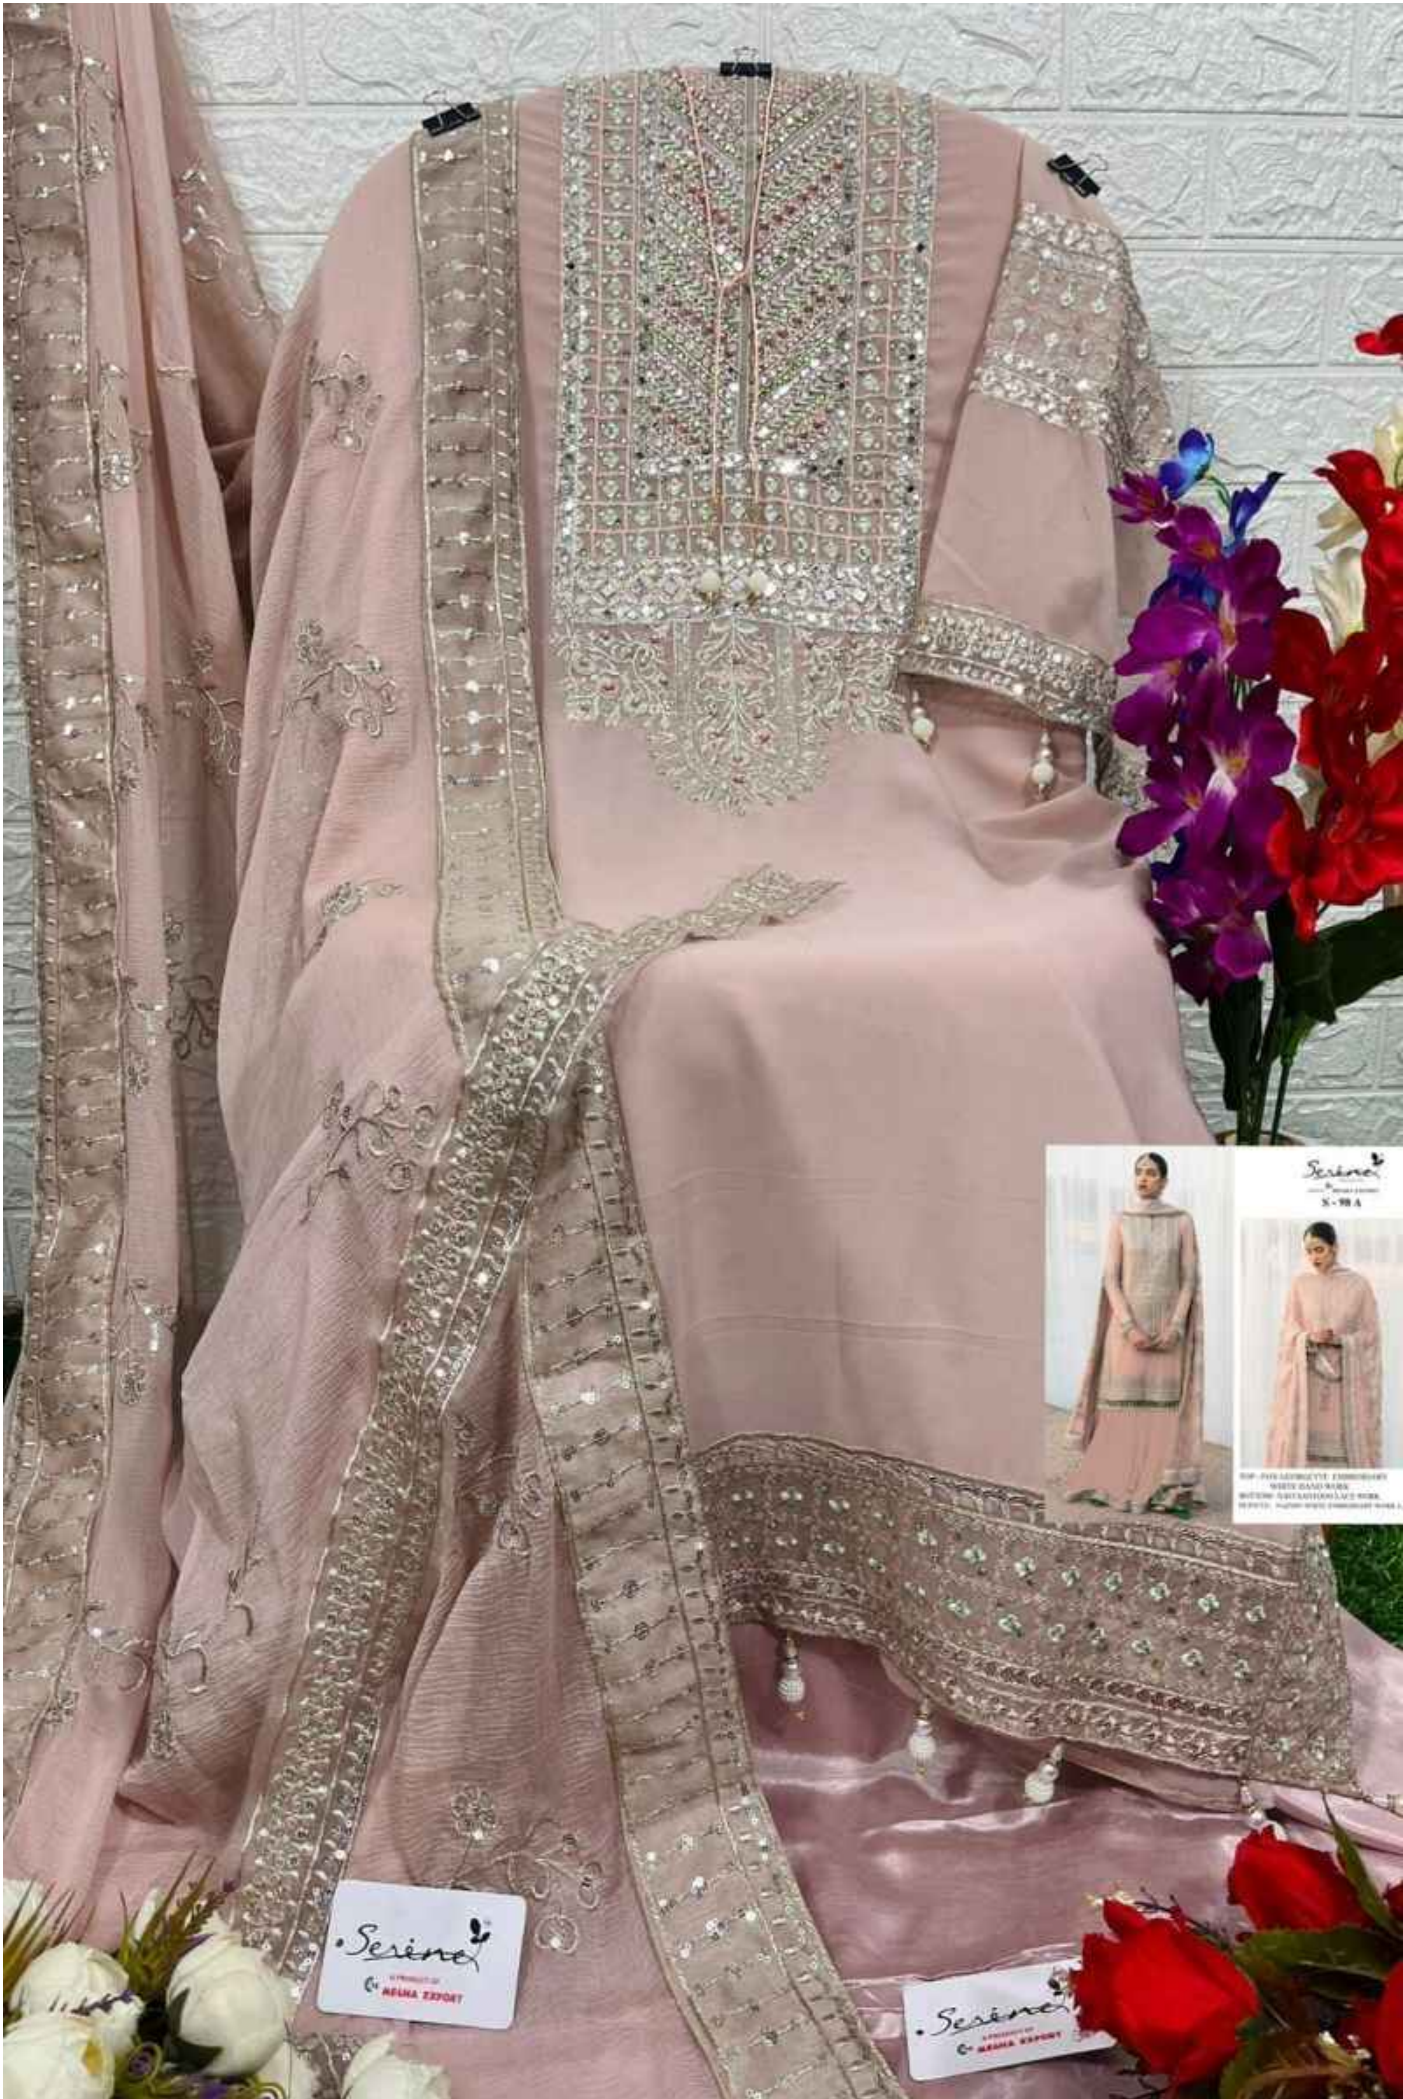

Serena
A PRODUCT OF
NEENA EXPORT

Serena
A PRODUCT OF
NEENA EXPORT