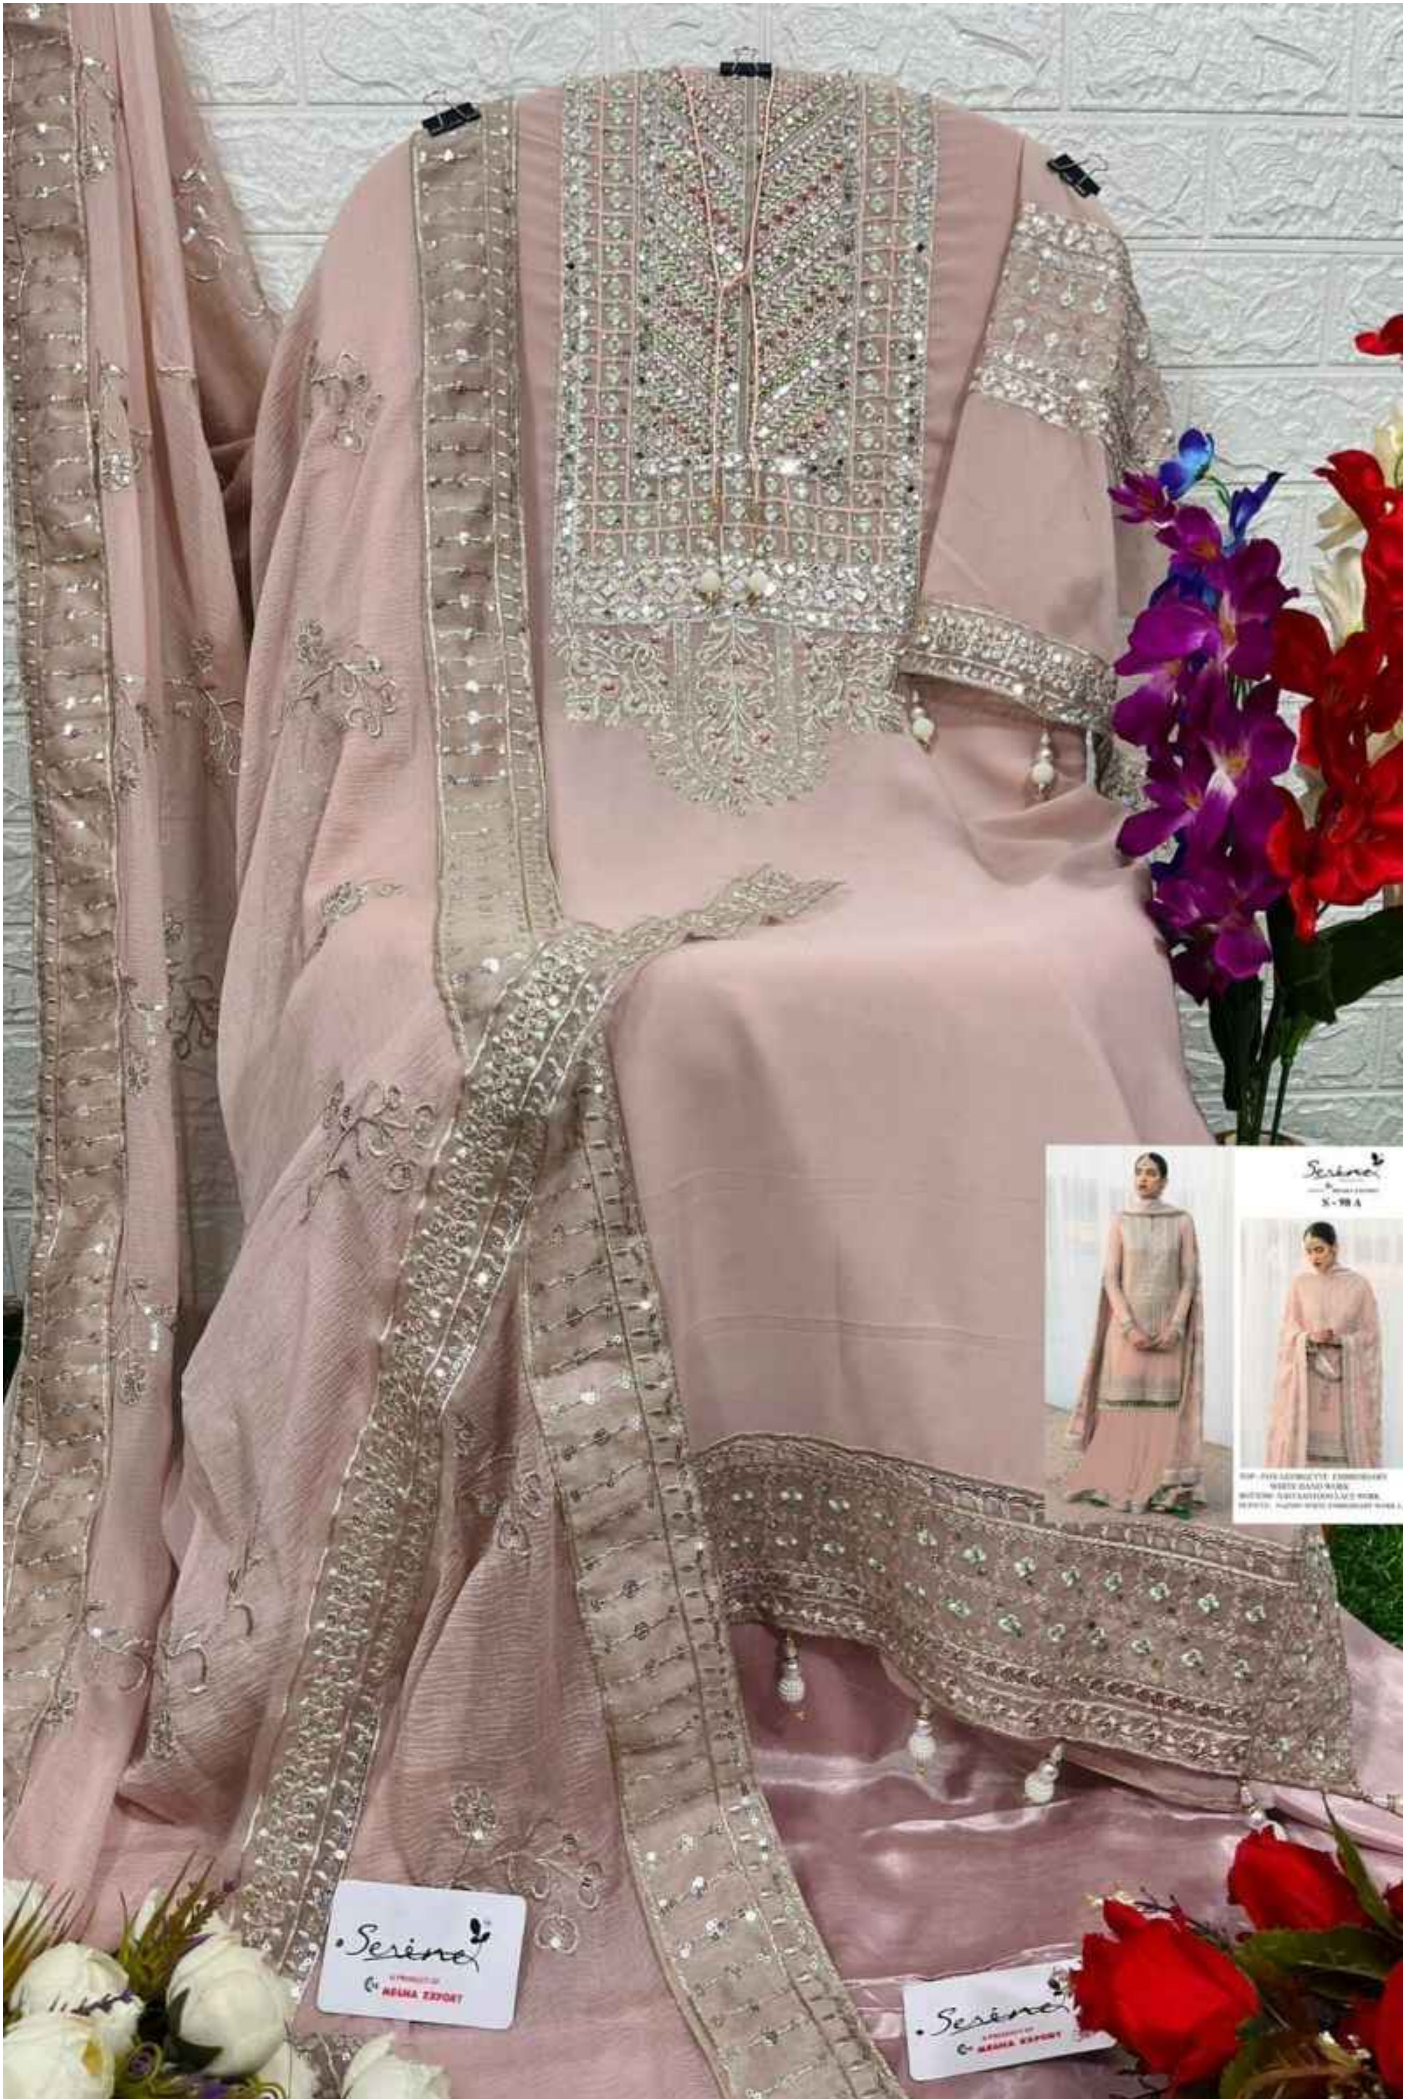

Serena
A PRODUCT OF
NEENA EXPORT

Serena
A PRODUCT OF
NEENA EXPORT

Serena
A PRODUCT OF
NEENA EXPORT