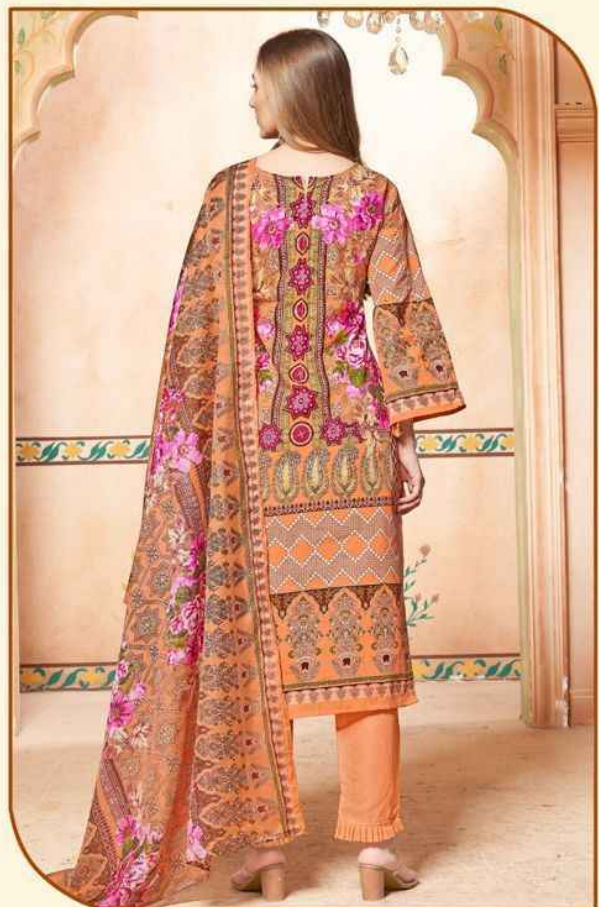

WHAT YOU WEAR IS HOW YOU PRESENT YOURSELF TO THE WORLD. ESPECIALLY TODAY, WHEN HUMAN CONTACTS ARE SO QUICK. FASHION IS INSTANT DRESSES

4005

Nafisa CottonTM
100% Cotton Salwar Suits

divine

A charmed life

WHAT YOU WEAR IS HOW YOU PRESENT YOURSELF TO THE WORLD .ESPECIALLY TODAY ,WHEN HUMAN CONTACTS ARE SO QUICK. FASHION IS INSTANT DRESSES

Fall in love with collection of dresses
draw out your Shopping list
before it gets to late.

4001

—+— FABRIC DETAILS —+—

TOP : SOFT COTTON PRINTED (2.40 MTR APX.)

BOTTOM : SOFT COTTON DYD (2.00 MTR APX.)

DUPATTA : SOFT COTTON PRINTED (2.00 MTR APX.)