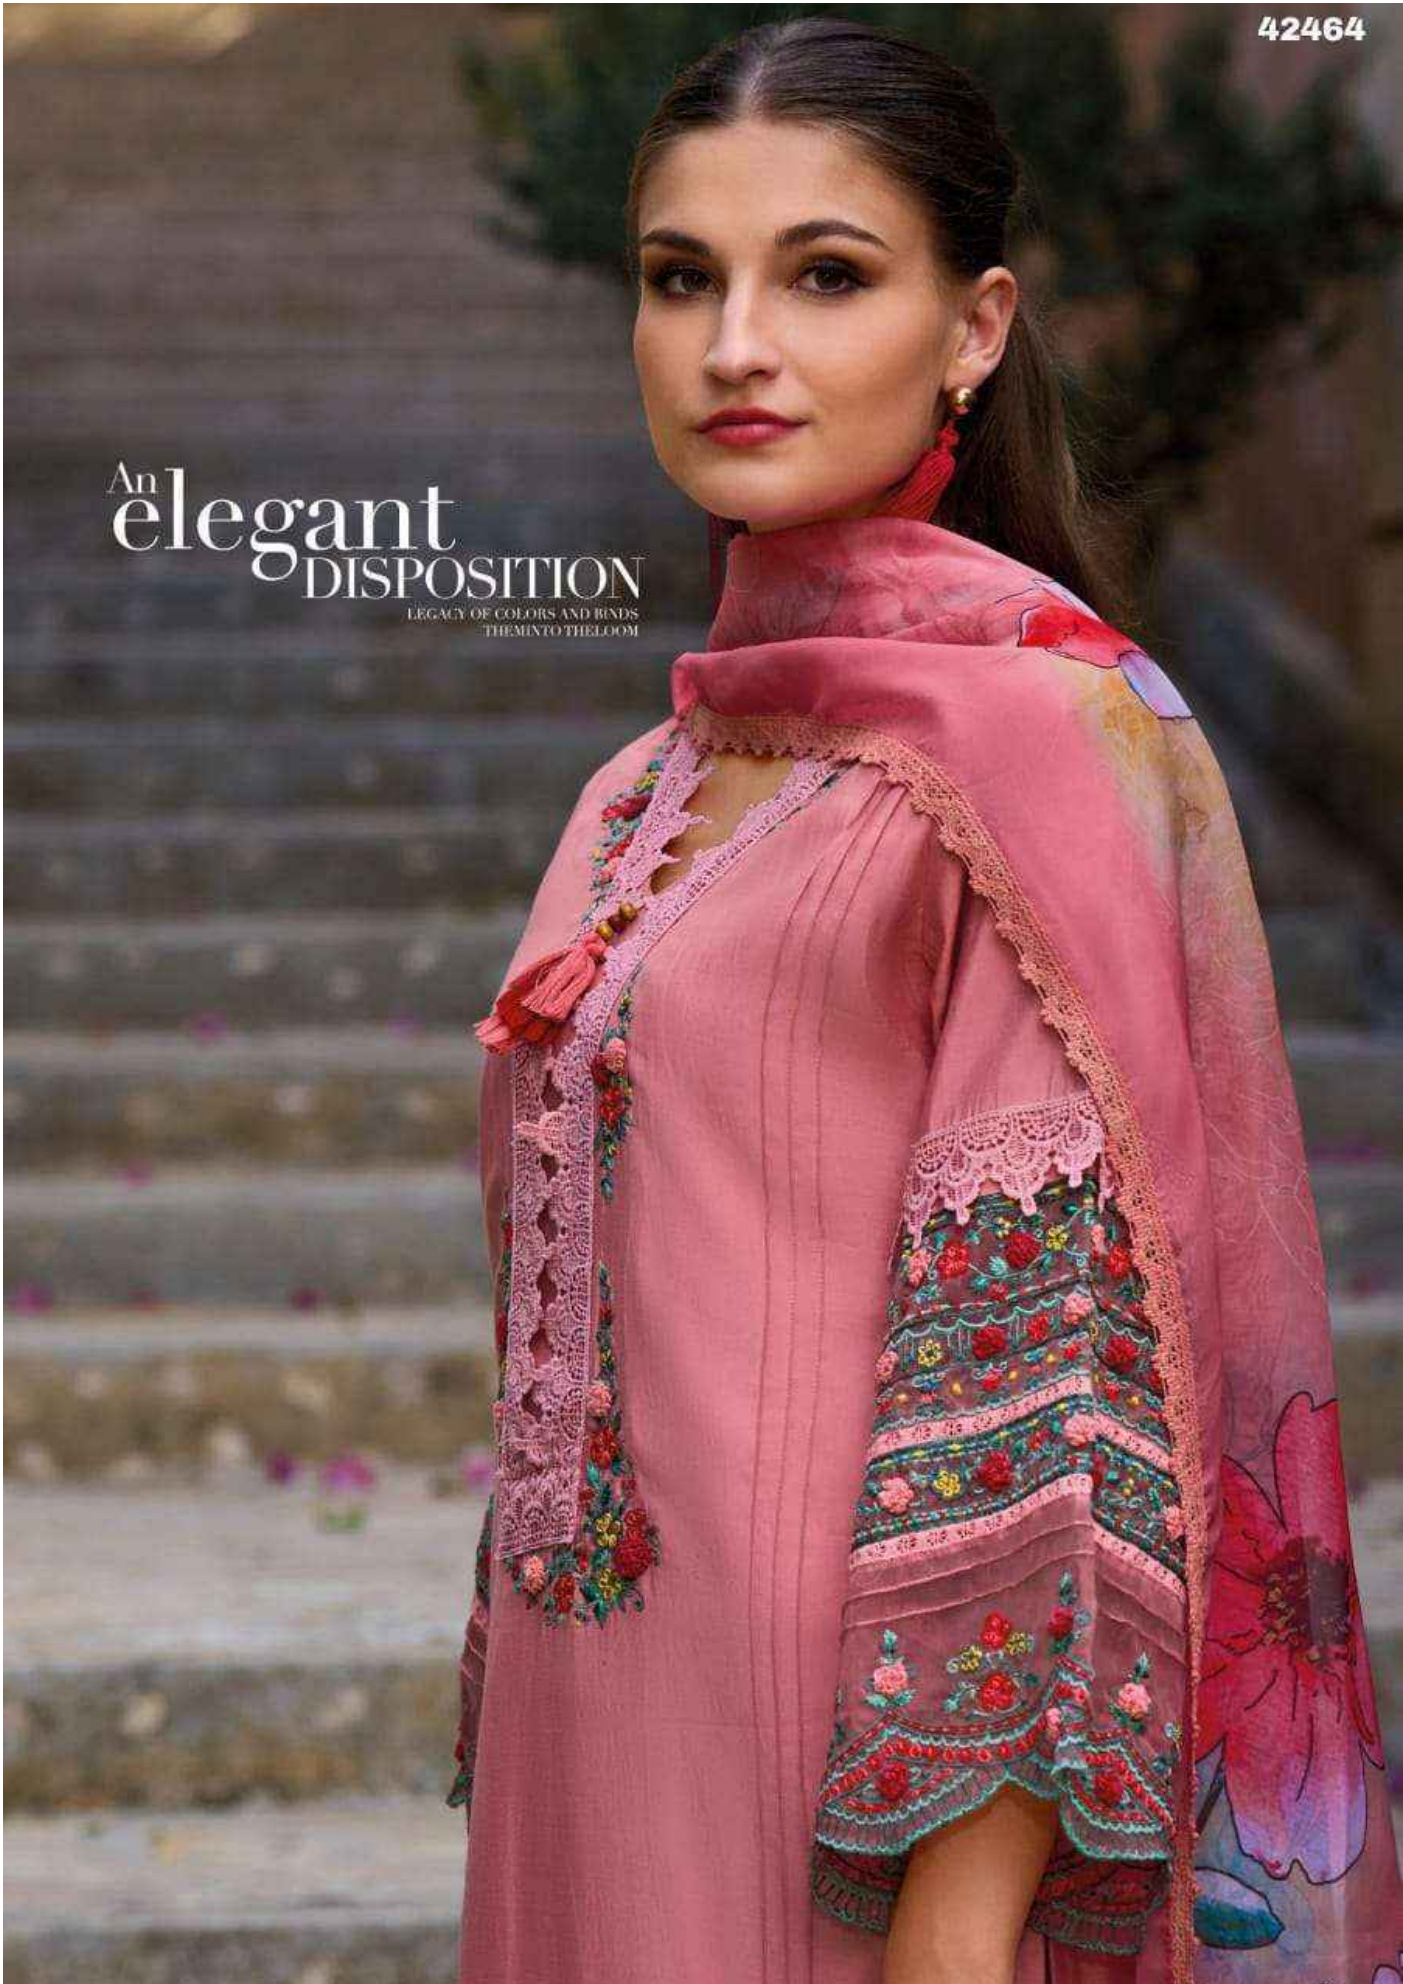

LEGACY OF COLORS AND BONDS  
THE MINTO THE LOOM

42464

42464

42465

42465

42462