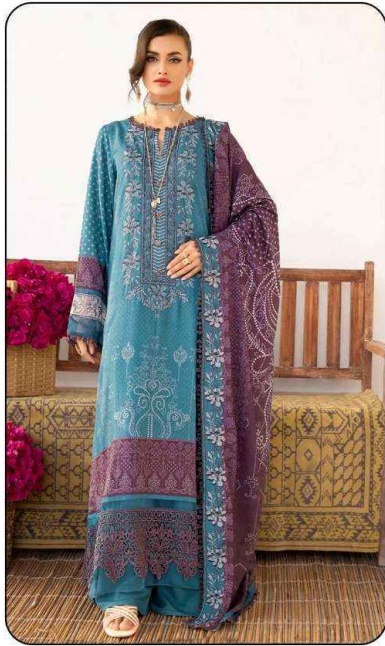

MF
Style
1005

Madhav[®]
Fashion

AL-ZOHAIB
EXCLUSIVE LAWN COLLECTION

MF
Style
1001

1001

1002

1003

1004

1005

1006

<u>TOP</u>
Pure Lawn Cotton - (2.40 MTR APX.)
<u>DUPATTA</u>
Mal-Mal Cotton - (2.25 MTR APX.)
<u>BOTTOM</u>
Pure Lawn Cotton - (2.00 MTR APX.)

Madhav[®]
Fashion

AL-ZOHAIB
VOL-01
EXCLUSIVE LAWN COLLECTION