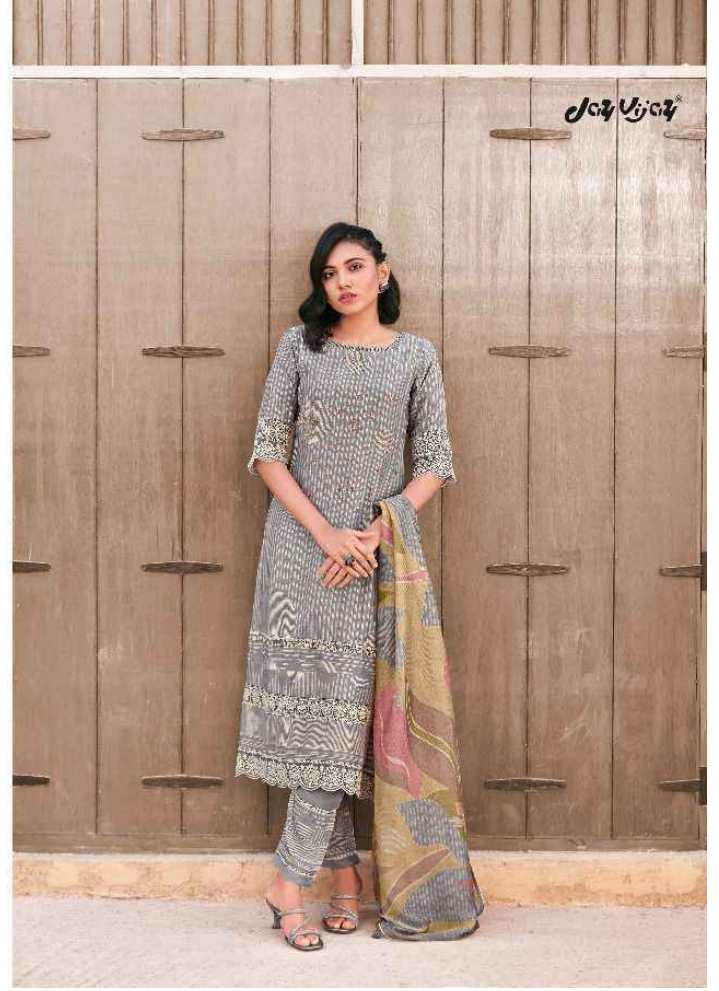

SAJILI 8911

Real ELEGANCE

LOOKBOOK