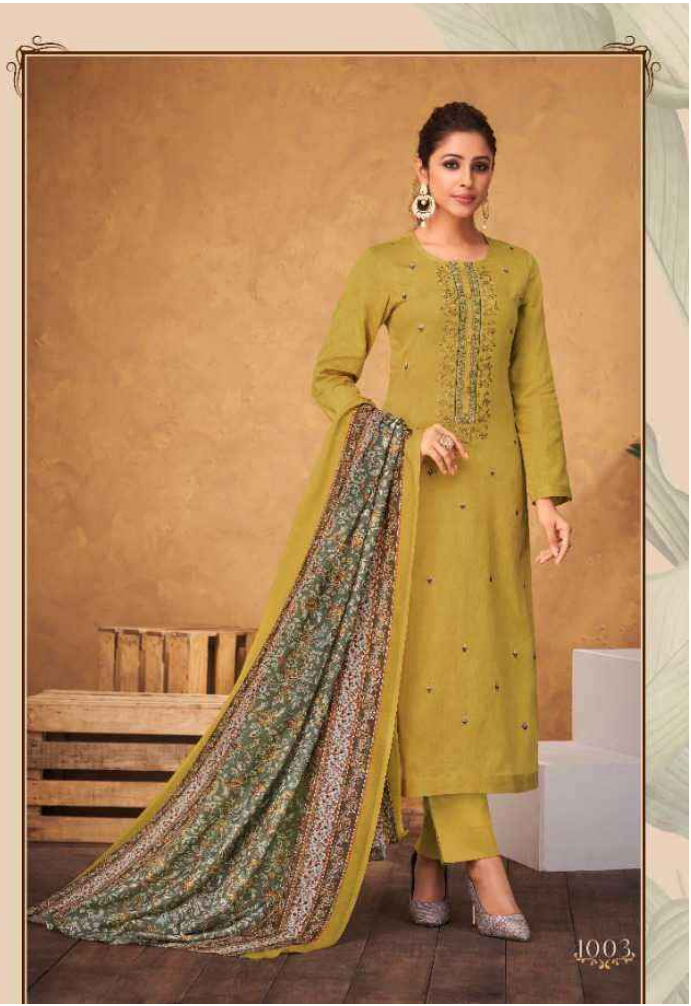

## PRICE LIST

D.NO	DESCRIPTION	RATE
1001 TO 1010	<p>SHIRT DYED COTTON SATIN WITH EMBROIDERY WORK</p> <p>DUPATTA DIGITAL PRINTED MUSLIN</p> <p>SALWAR DYED COTTON</p>	895/-
TOTAL SUITS 10	TOTAL AMOUNT 8950/-	AVG.RATE 895/-