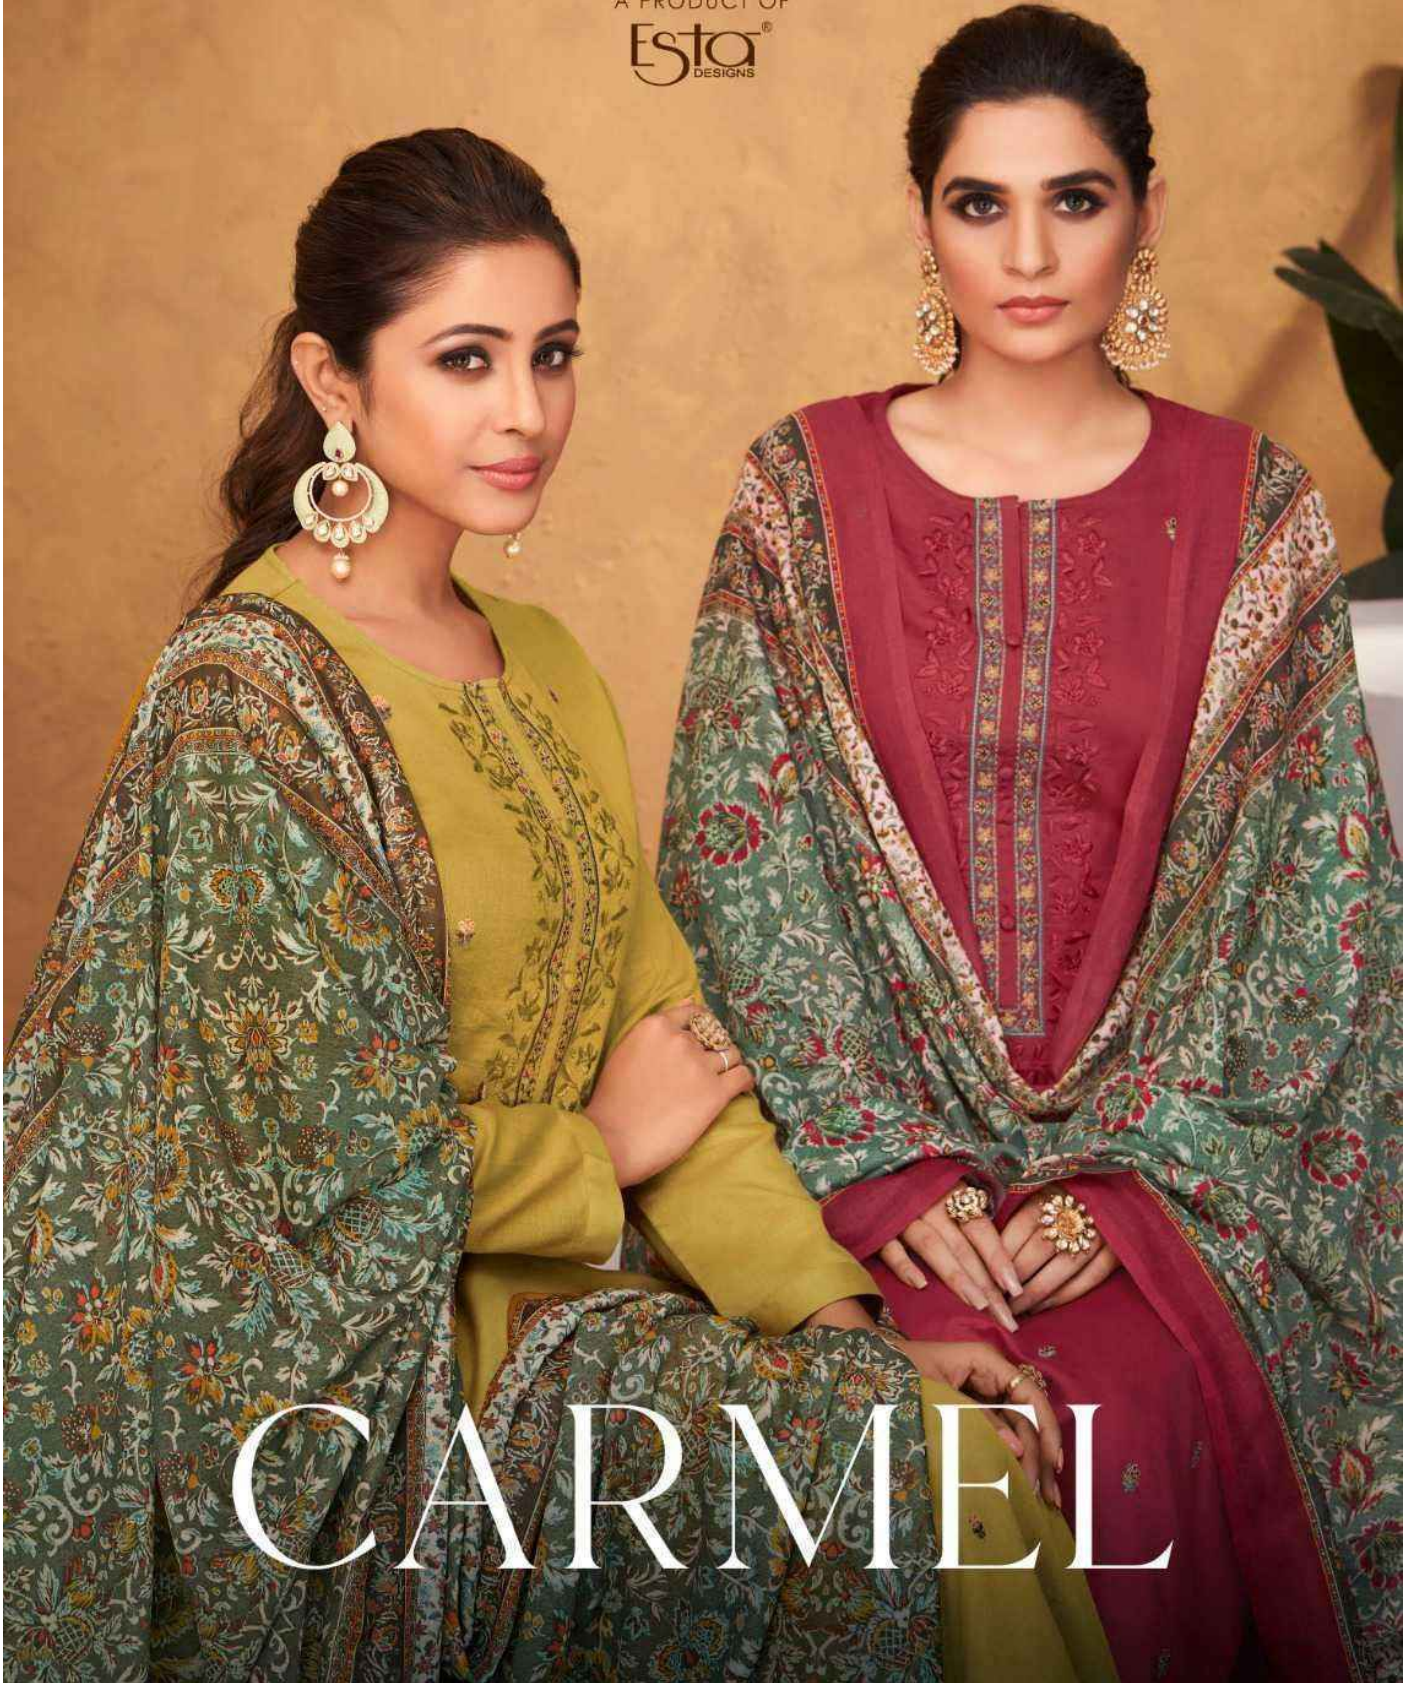

ای سائرہ

Esaira®

A PRODUCT OF

Esta®
DESIGNS

CARMEL