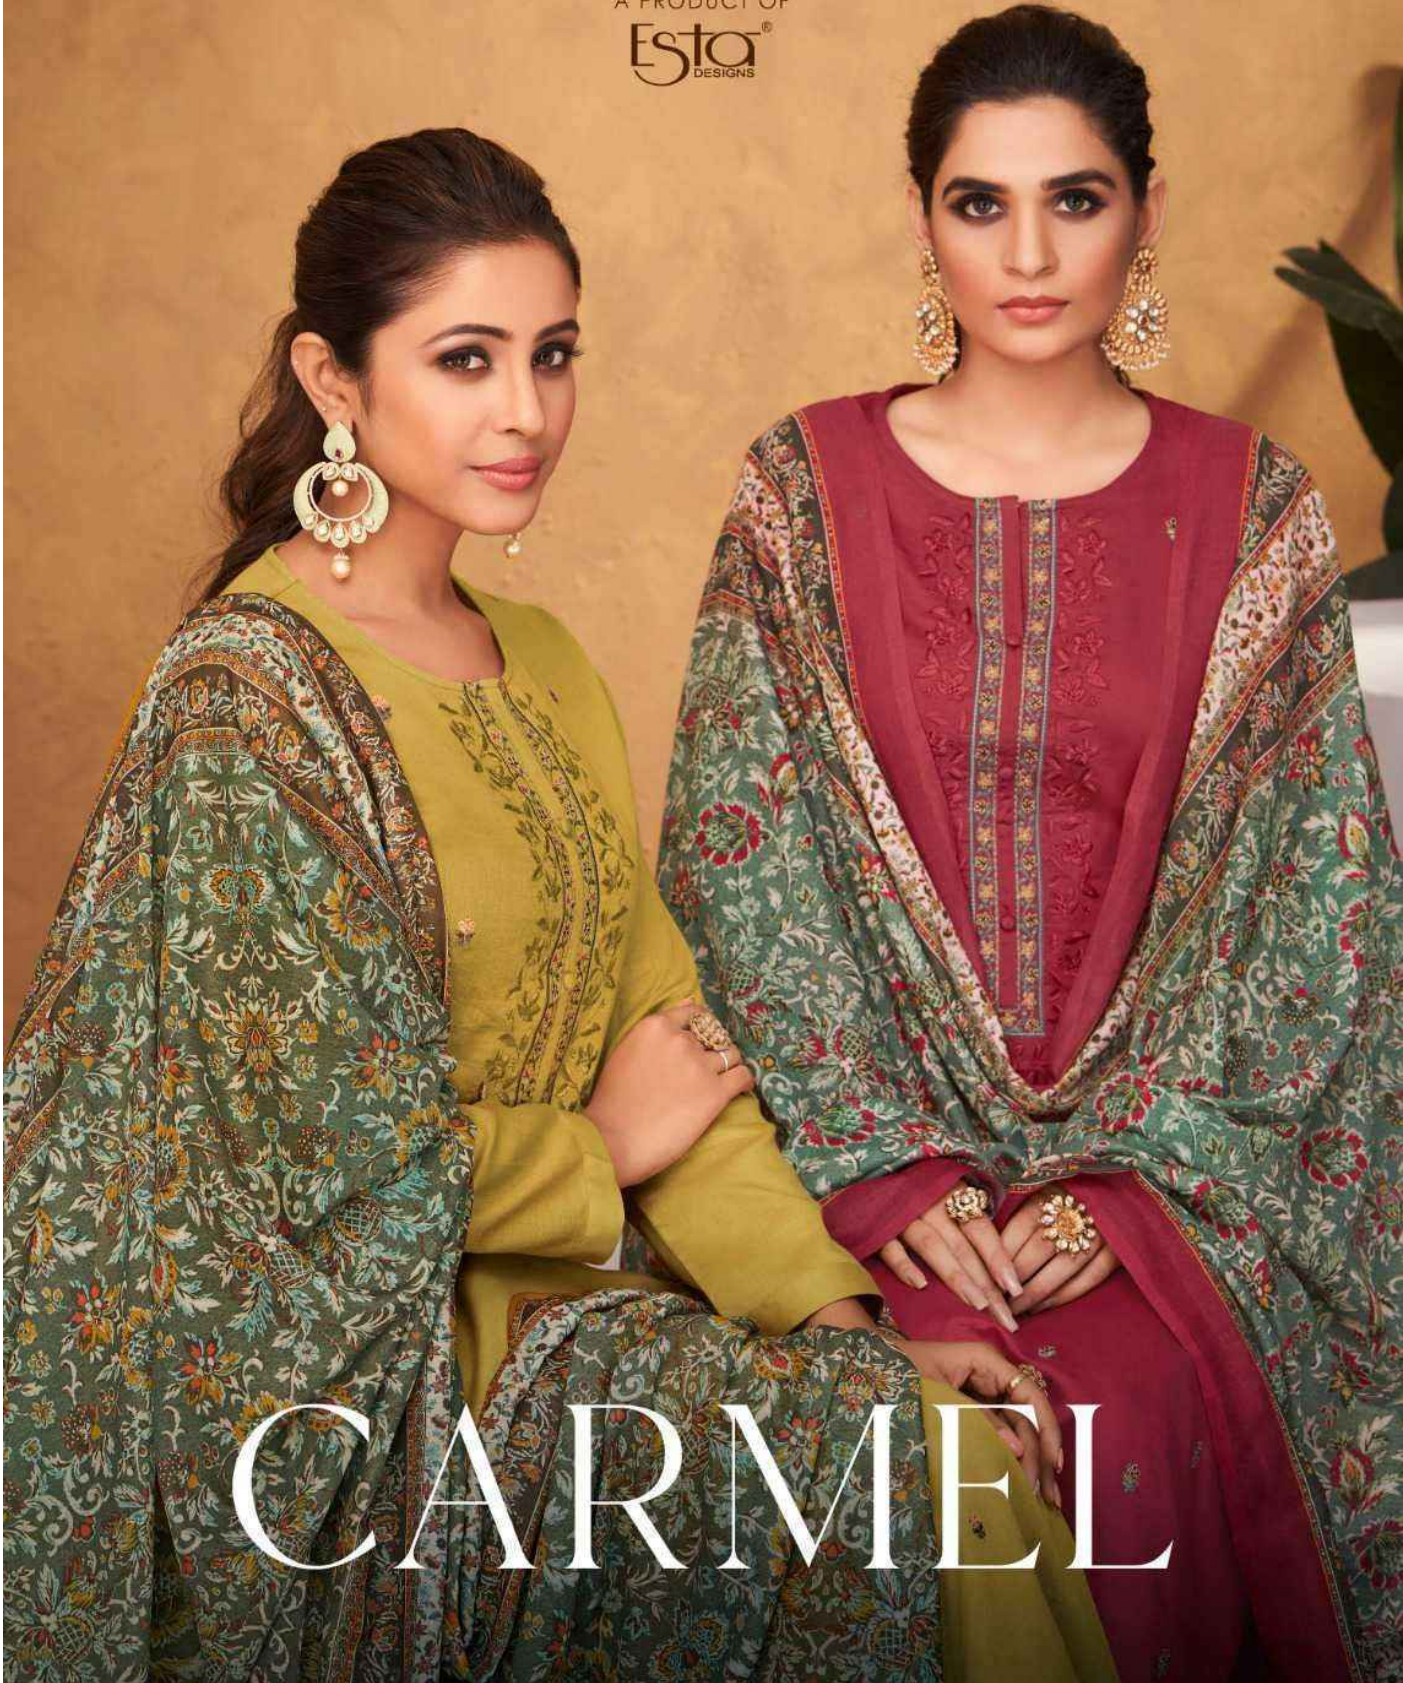

ای سائرہ

Esaira®

A PRODUCT OF

Esta®
DESIGNS

CARMEL